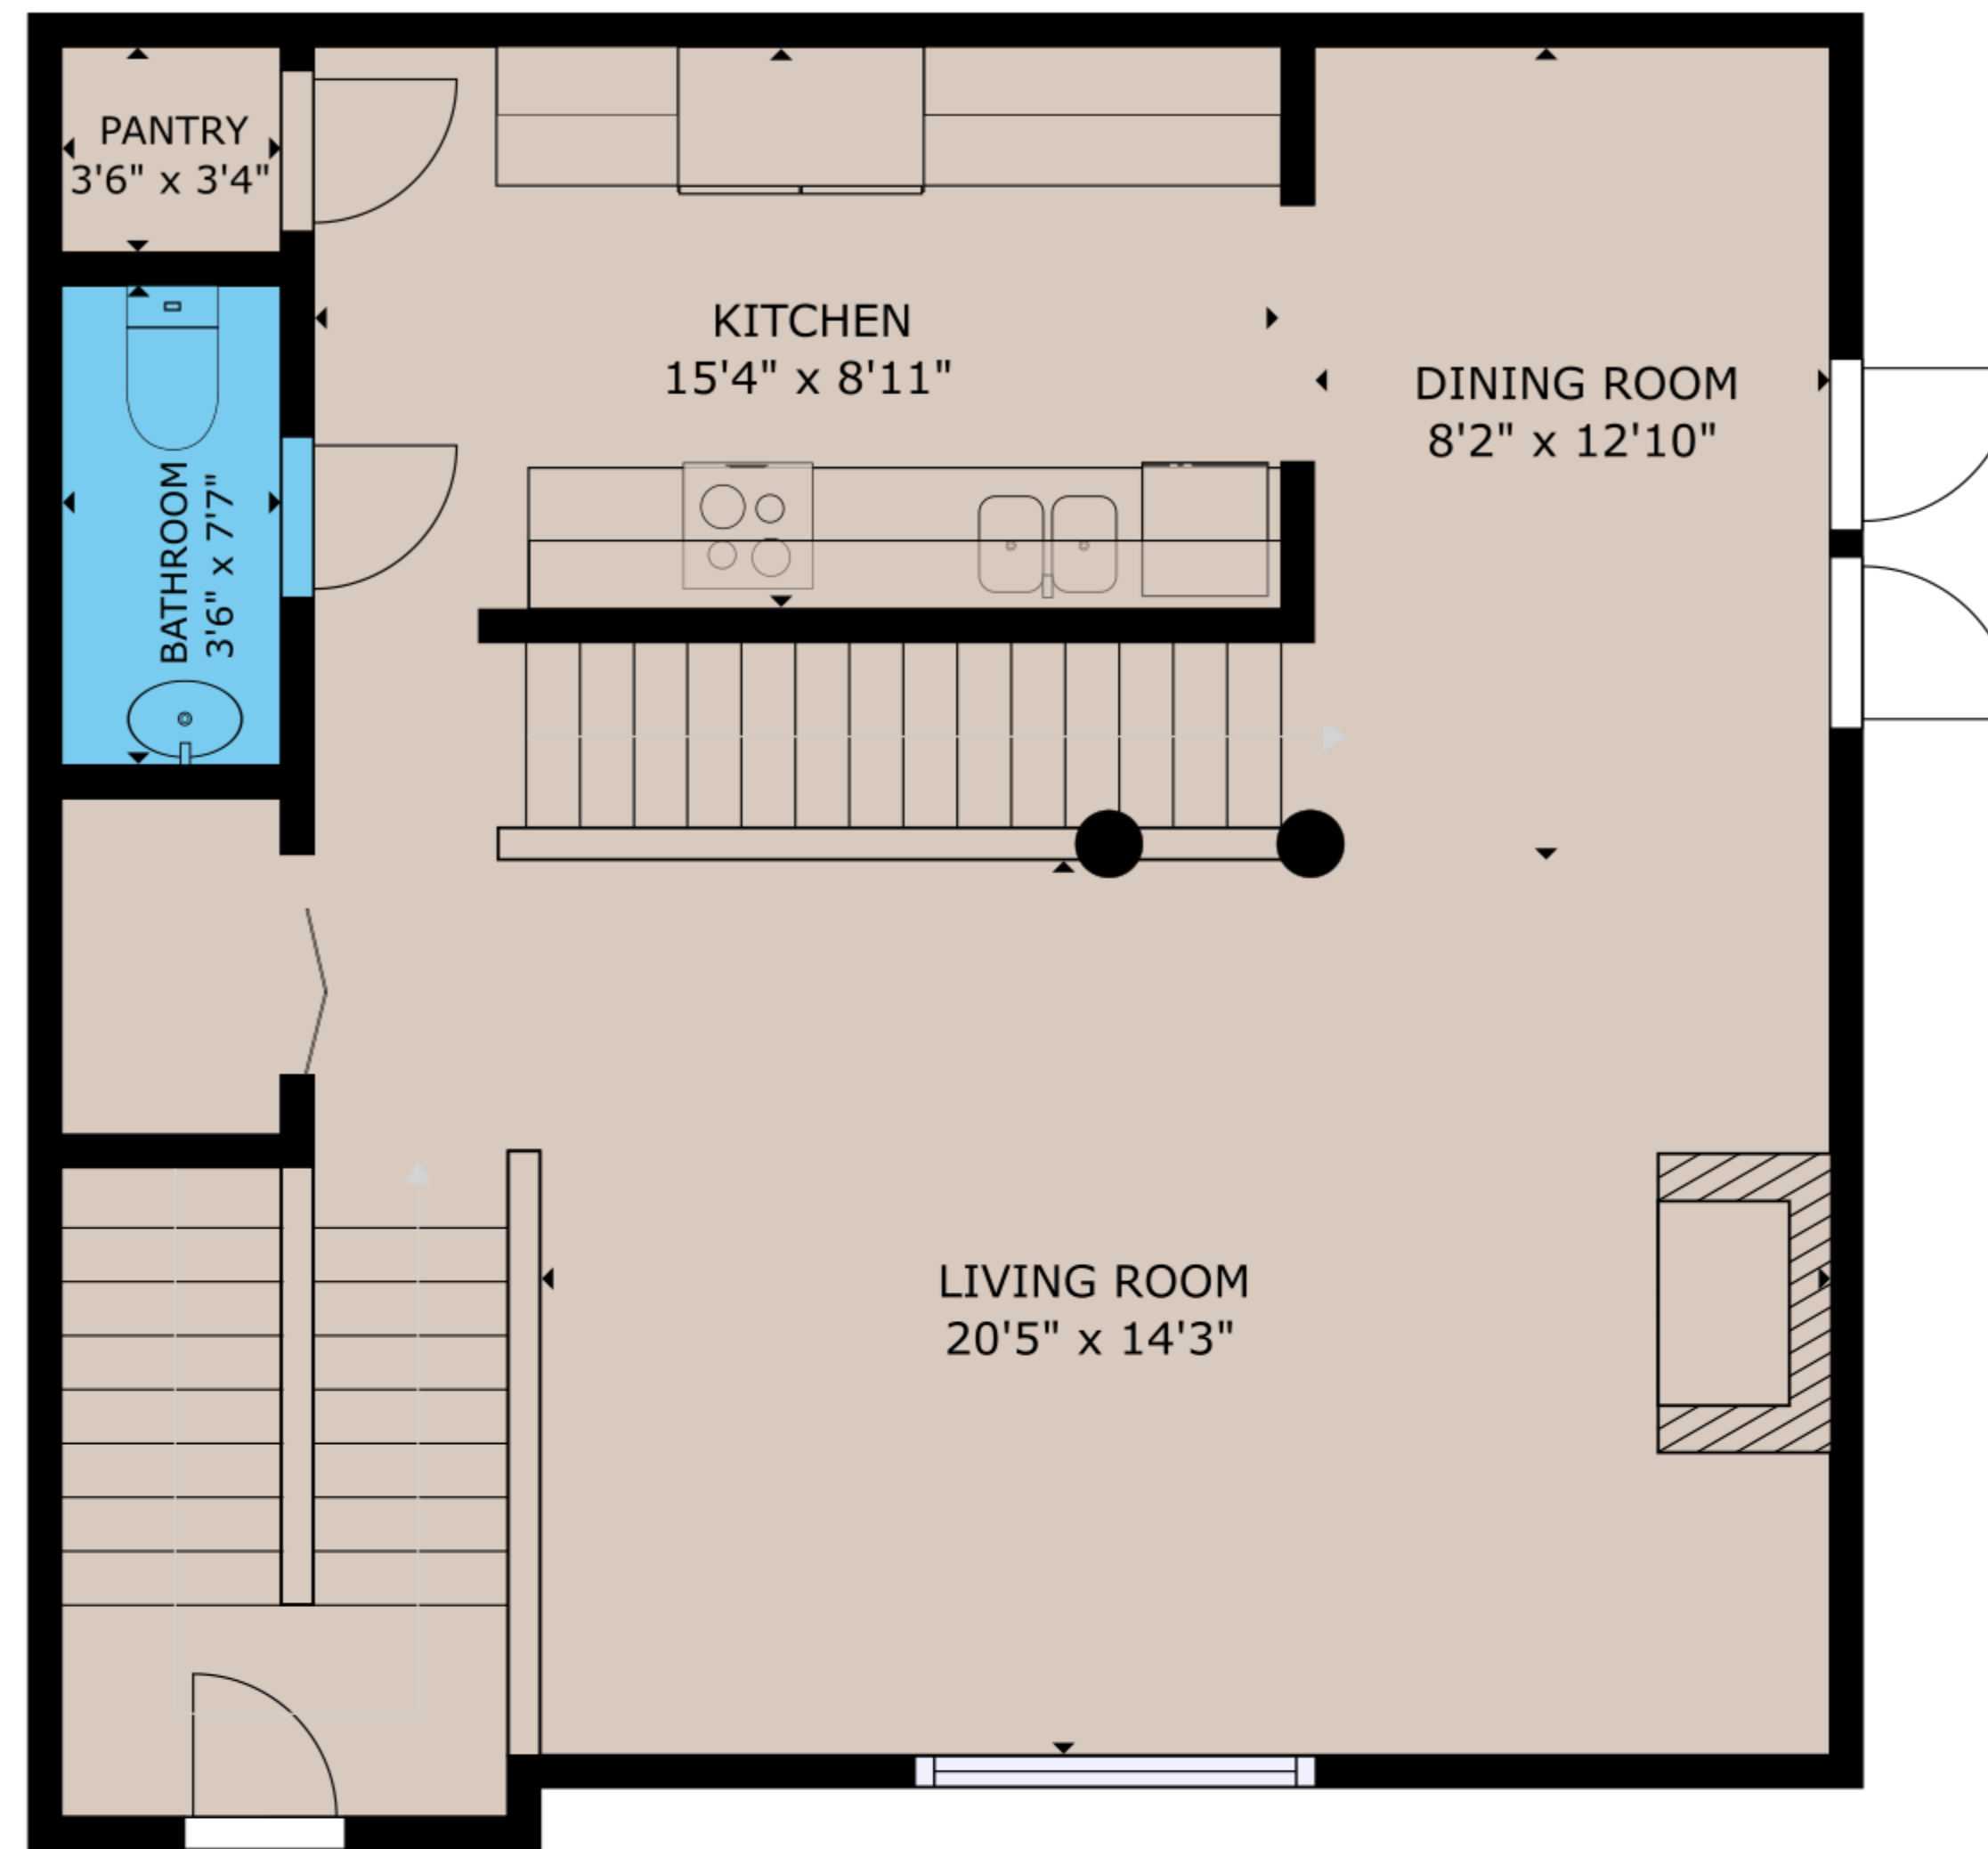

FLOOR 1

FLOOR 2

FLOOR 3

GROSS INTERNAL AREA  
 FLOOR 1: 757 sq ft, FLOOR 2: 762 sq ft, FLOOR 3: 230 sq ft  
 TOTAL: 1749 sq ft  
 SIZES AND DIMENSIONS ARE APPROXIMATE, ACTUAL MAY VARY.