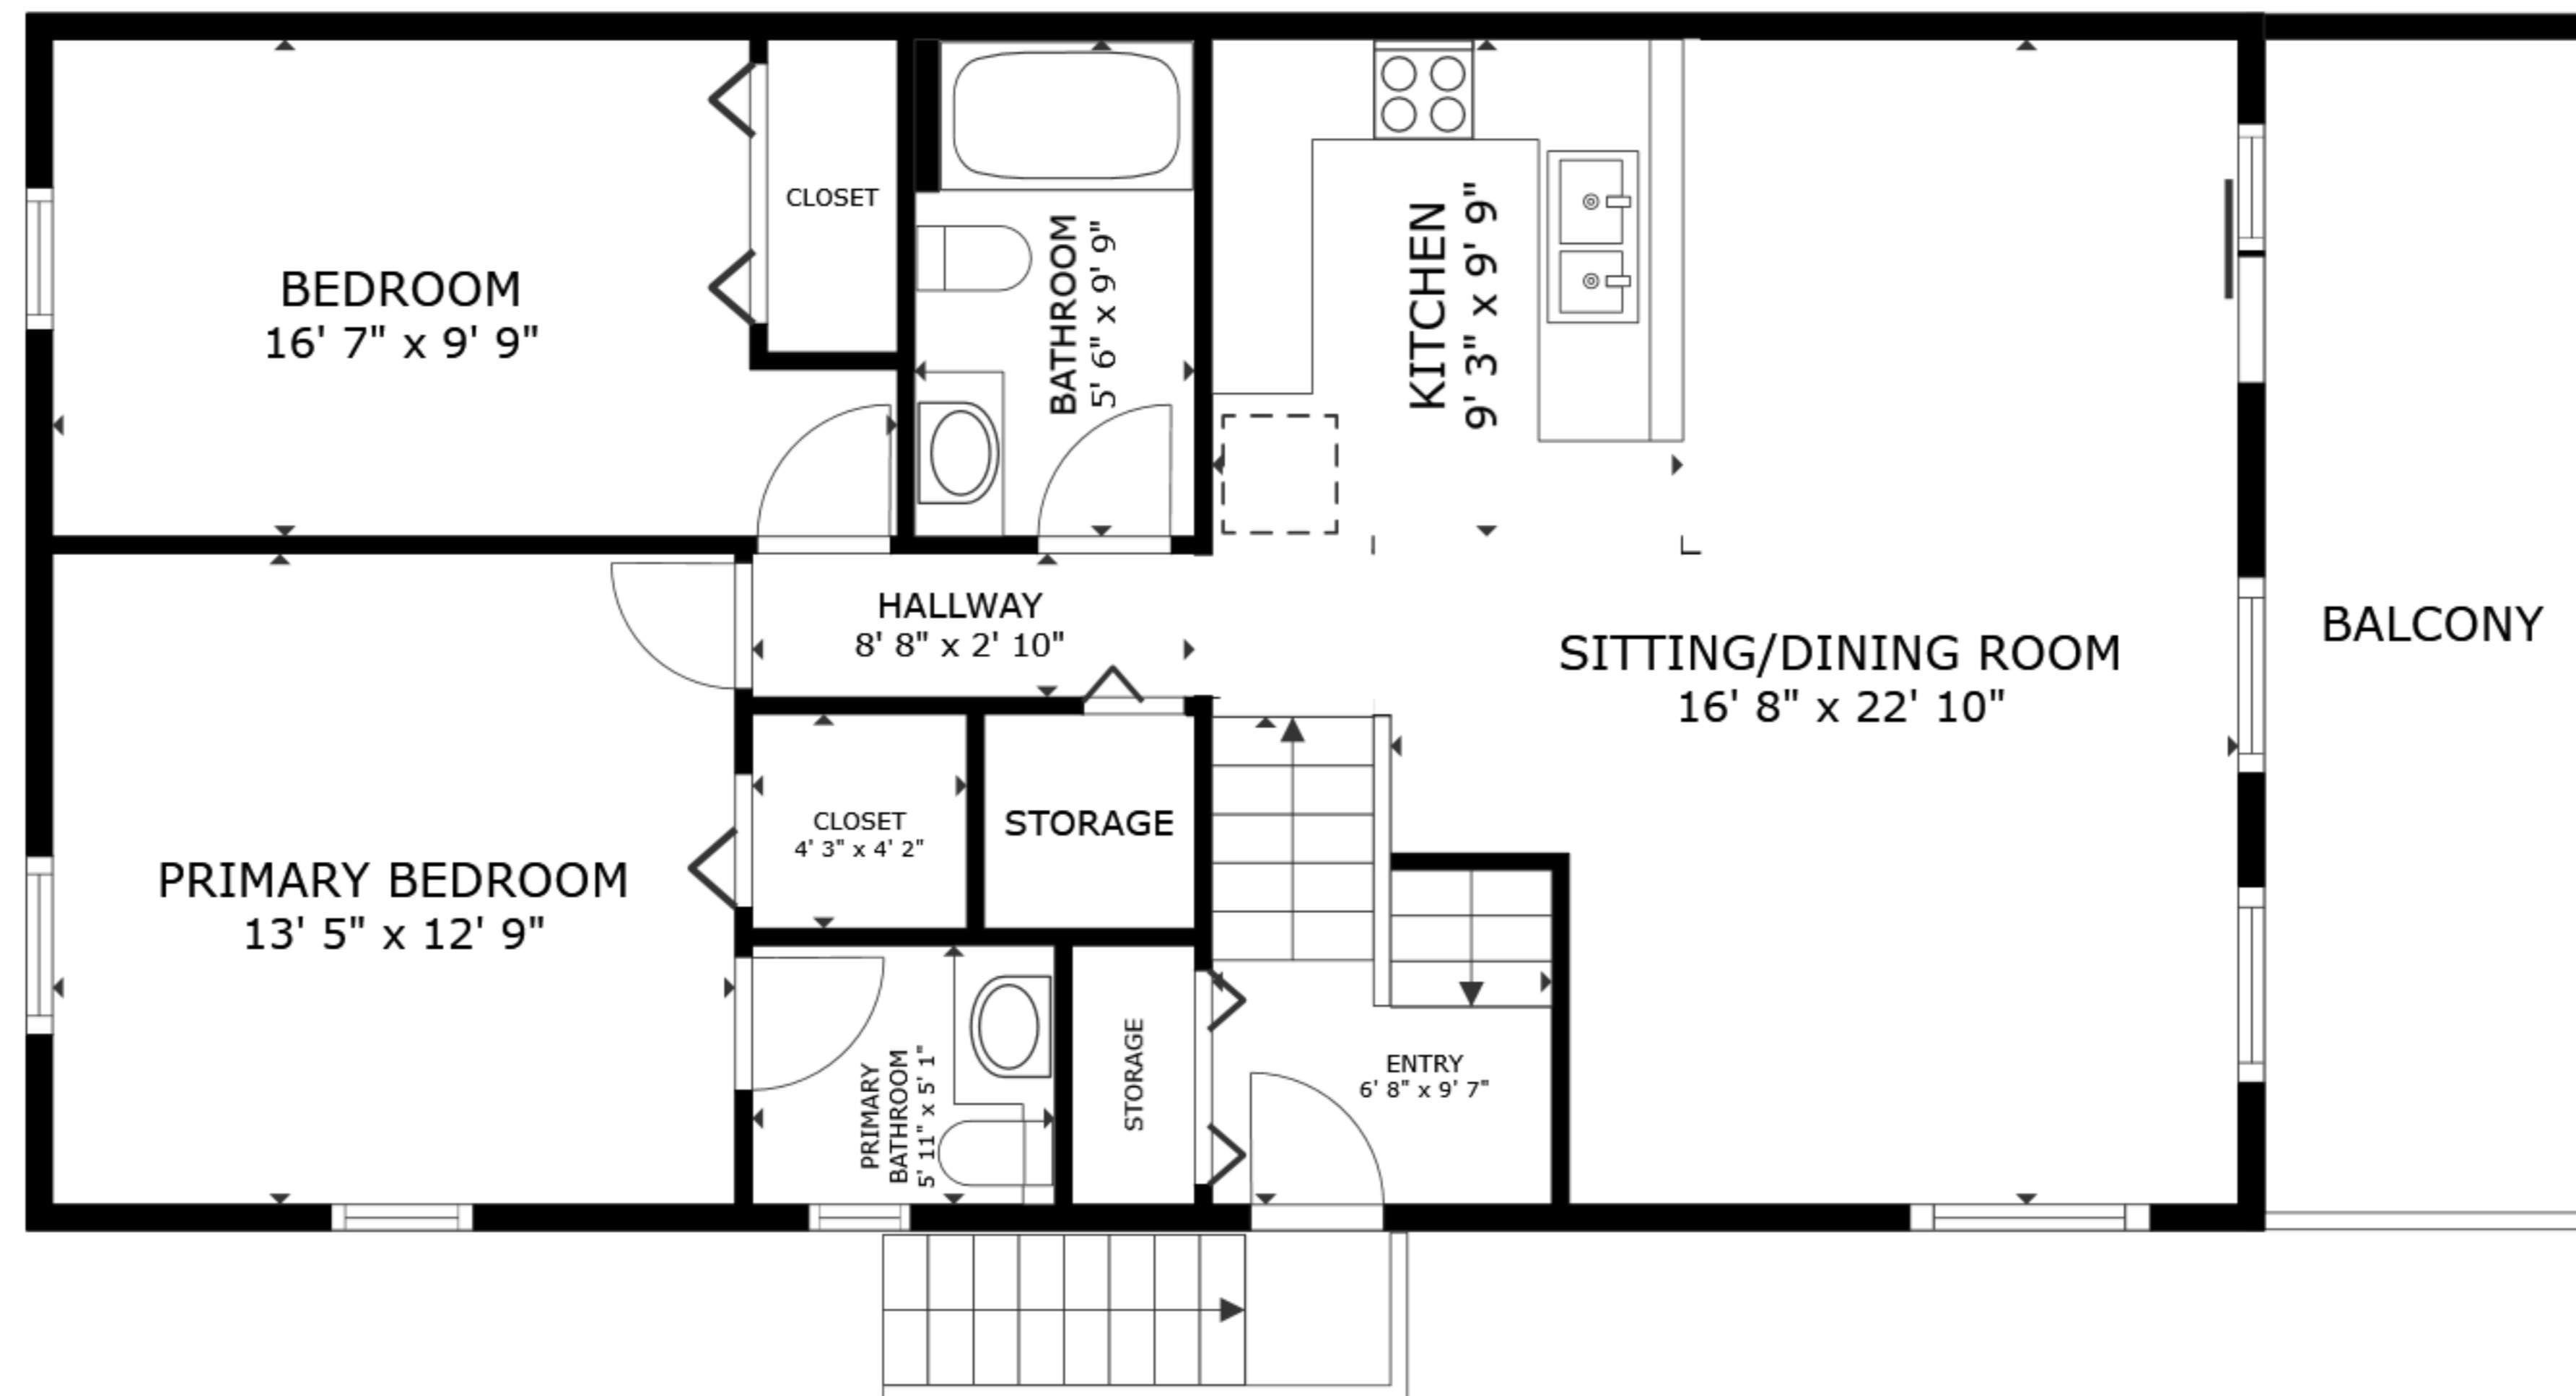

FLOOR 1

FLOOR 2

GROSS INTERNAL AREA
 FLOOR 1 971 sq.ft. FLOOR 2 978 sq.ft.
 EXCLUDED AREAS : PATIO 145 sq.ft. BALCONY 153 sq.ft.
 TOTAL : 1,950 sq.ft.

SIZES AND DIMENSIONS ARE APPROXIMATE, ACTUAL MAY VARY.