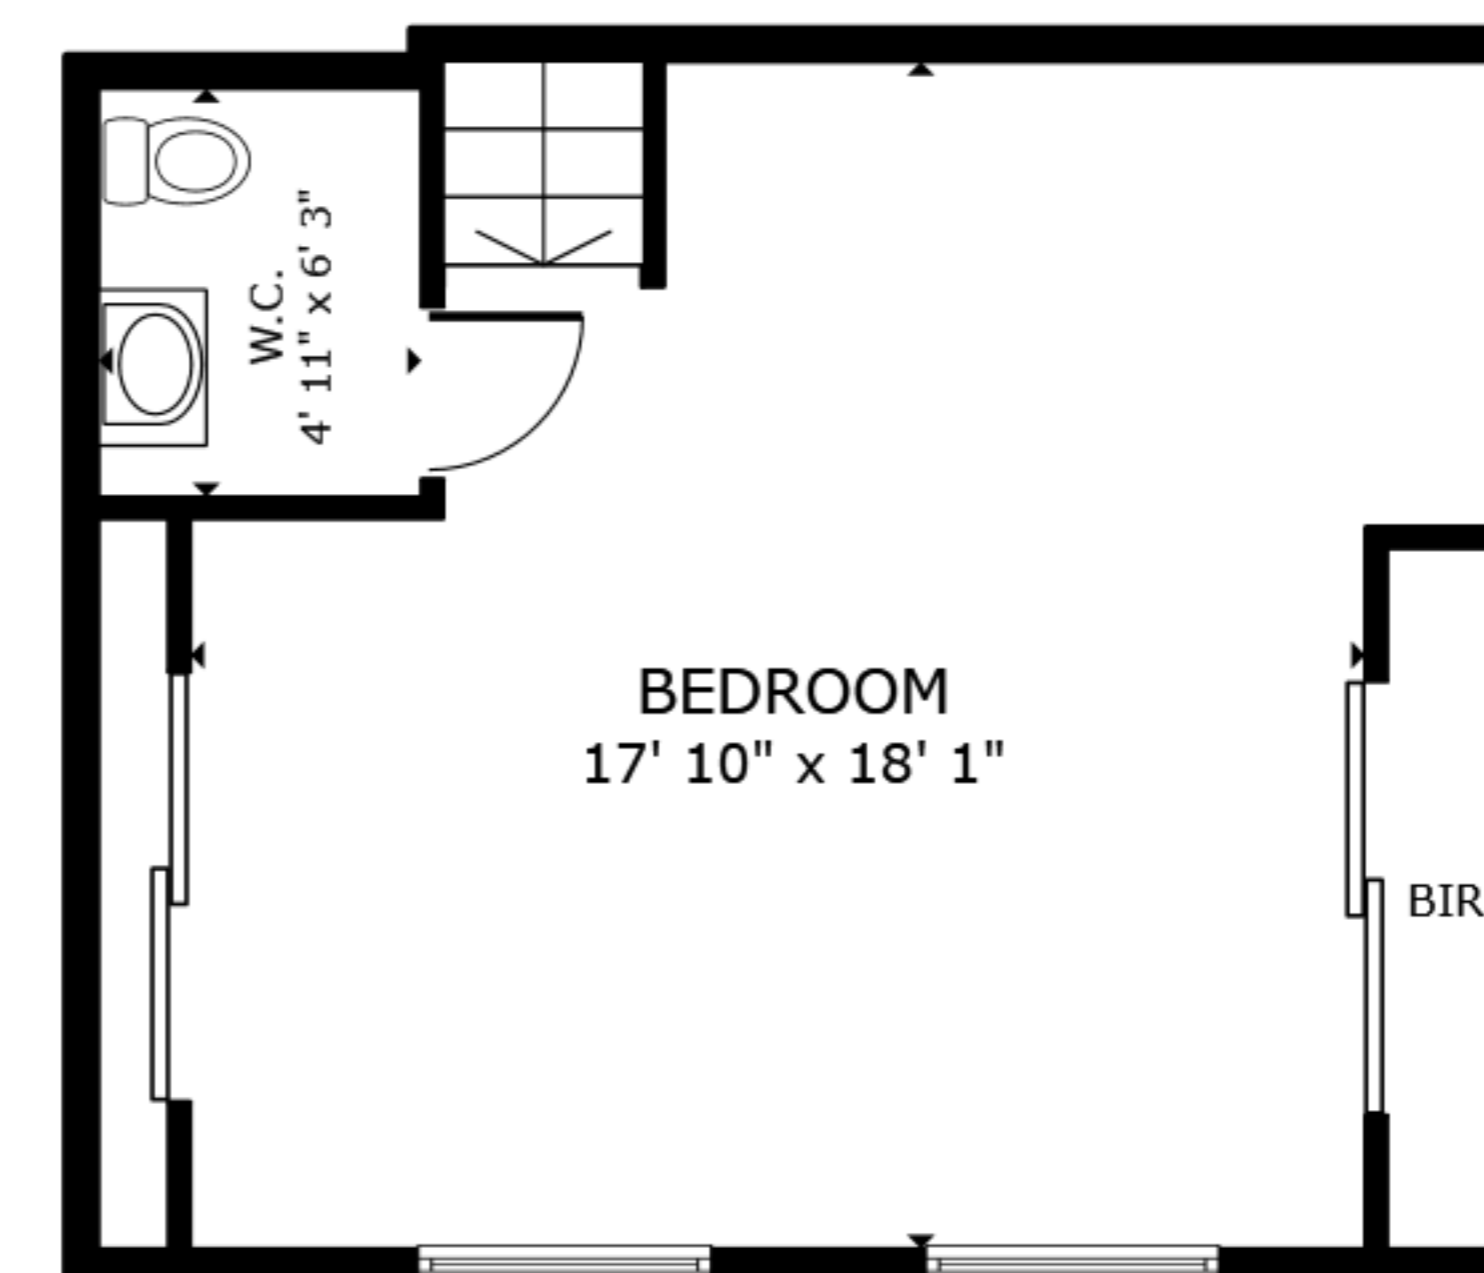

FLOOR 1

FLOOR 2

GROSS INTERNAL AREA
 FLOOR 1 1,108 sq.ft. FLOOR 2 384 sq.ft.
 EXCLUDED AREAS : GARAGE 387 sq.ft. DECK 348 sq.ft.
 TOTAL : 1,491 sq.ft.
 SIZES AND DIMENSIONS ARE APPROXIMATE, ACTUAL MAY VARY.