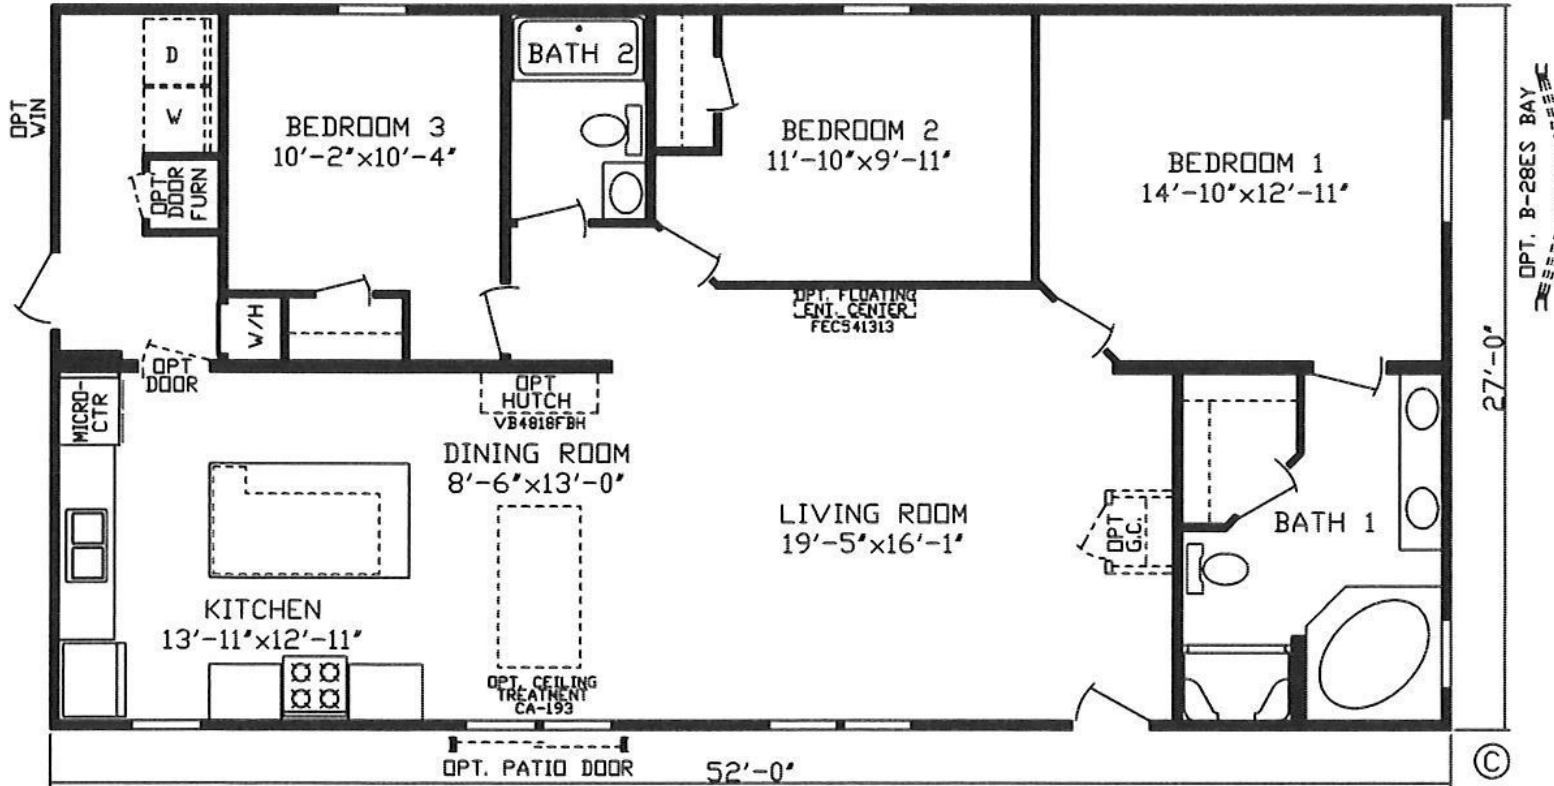

Mendota

Inspiration LE Series, Multi Section

1,404 SQ. FT. (Approximate) 3 Bedroom, 2 Bath

Last Updated: 1-11-24

FACTORY EXPO HOME CENTERS

2225 E. Market St.
Nappanee IN 46550

ExpoHomes.com | 1-800-918-2669