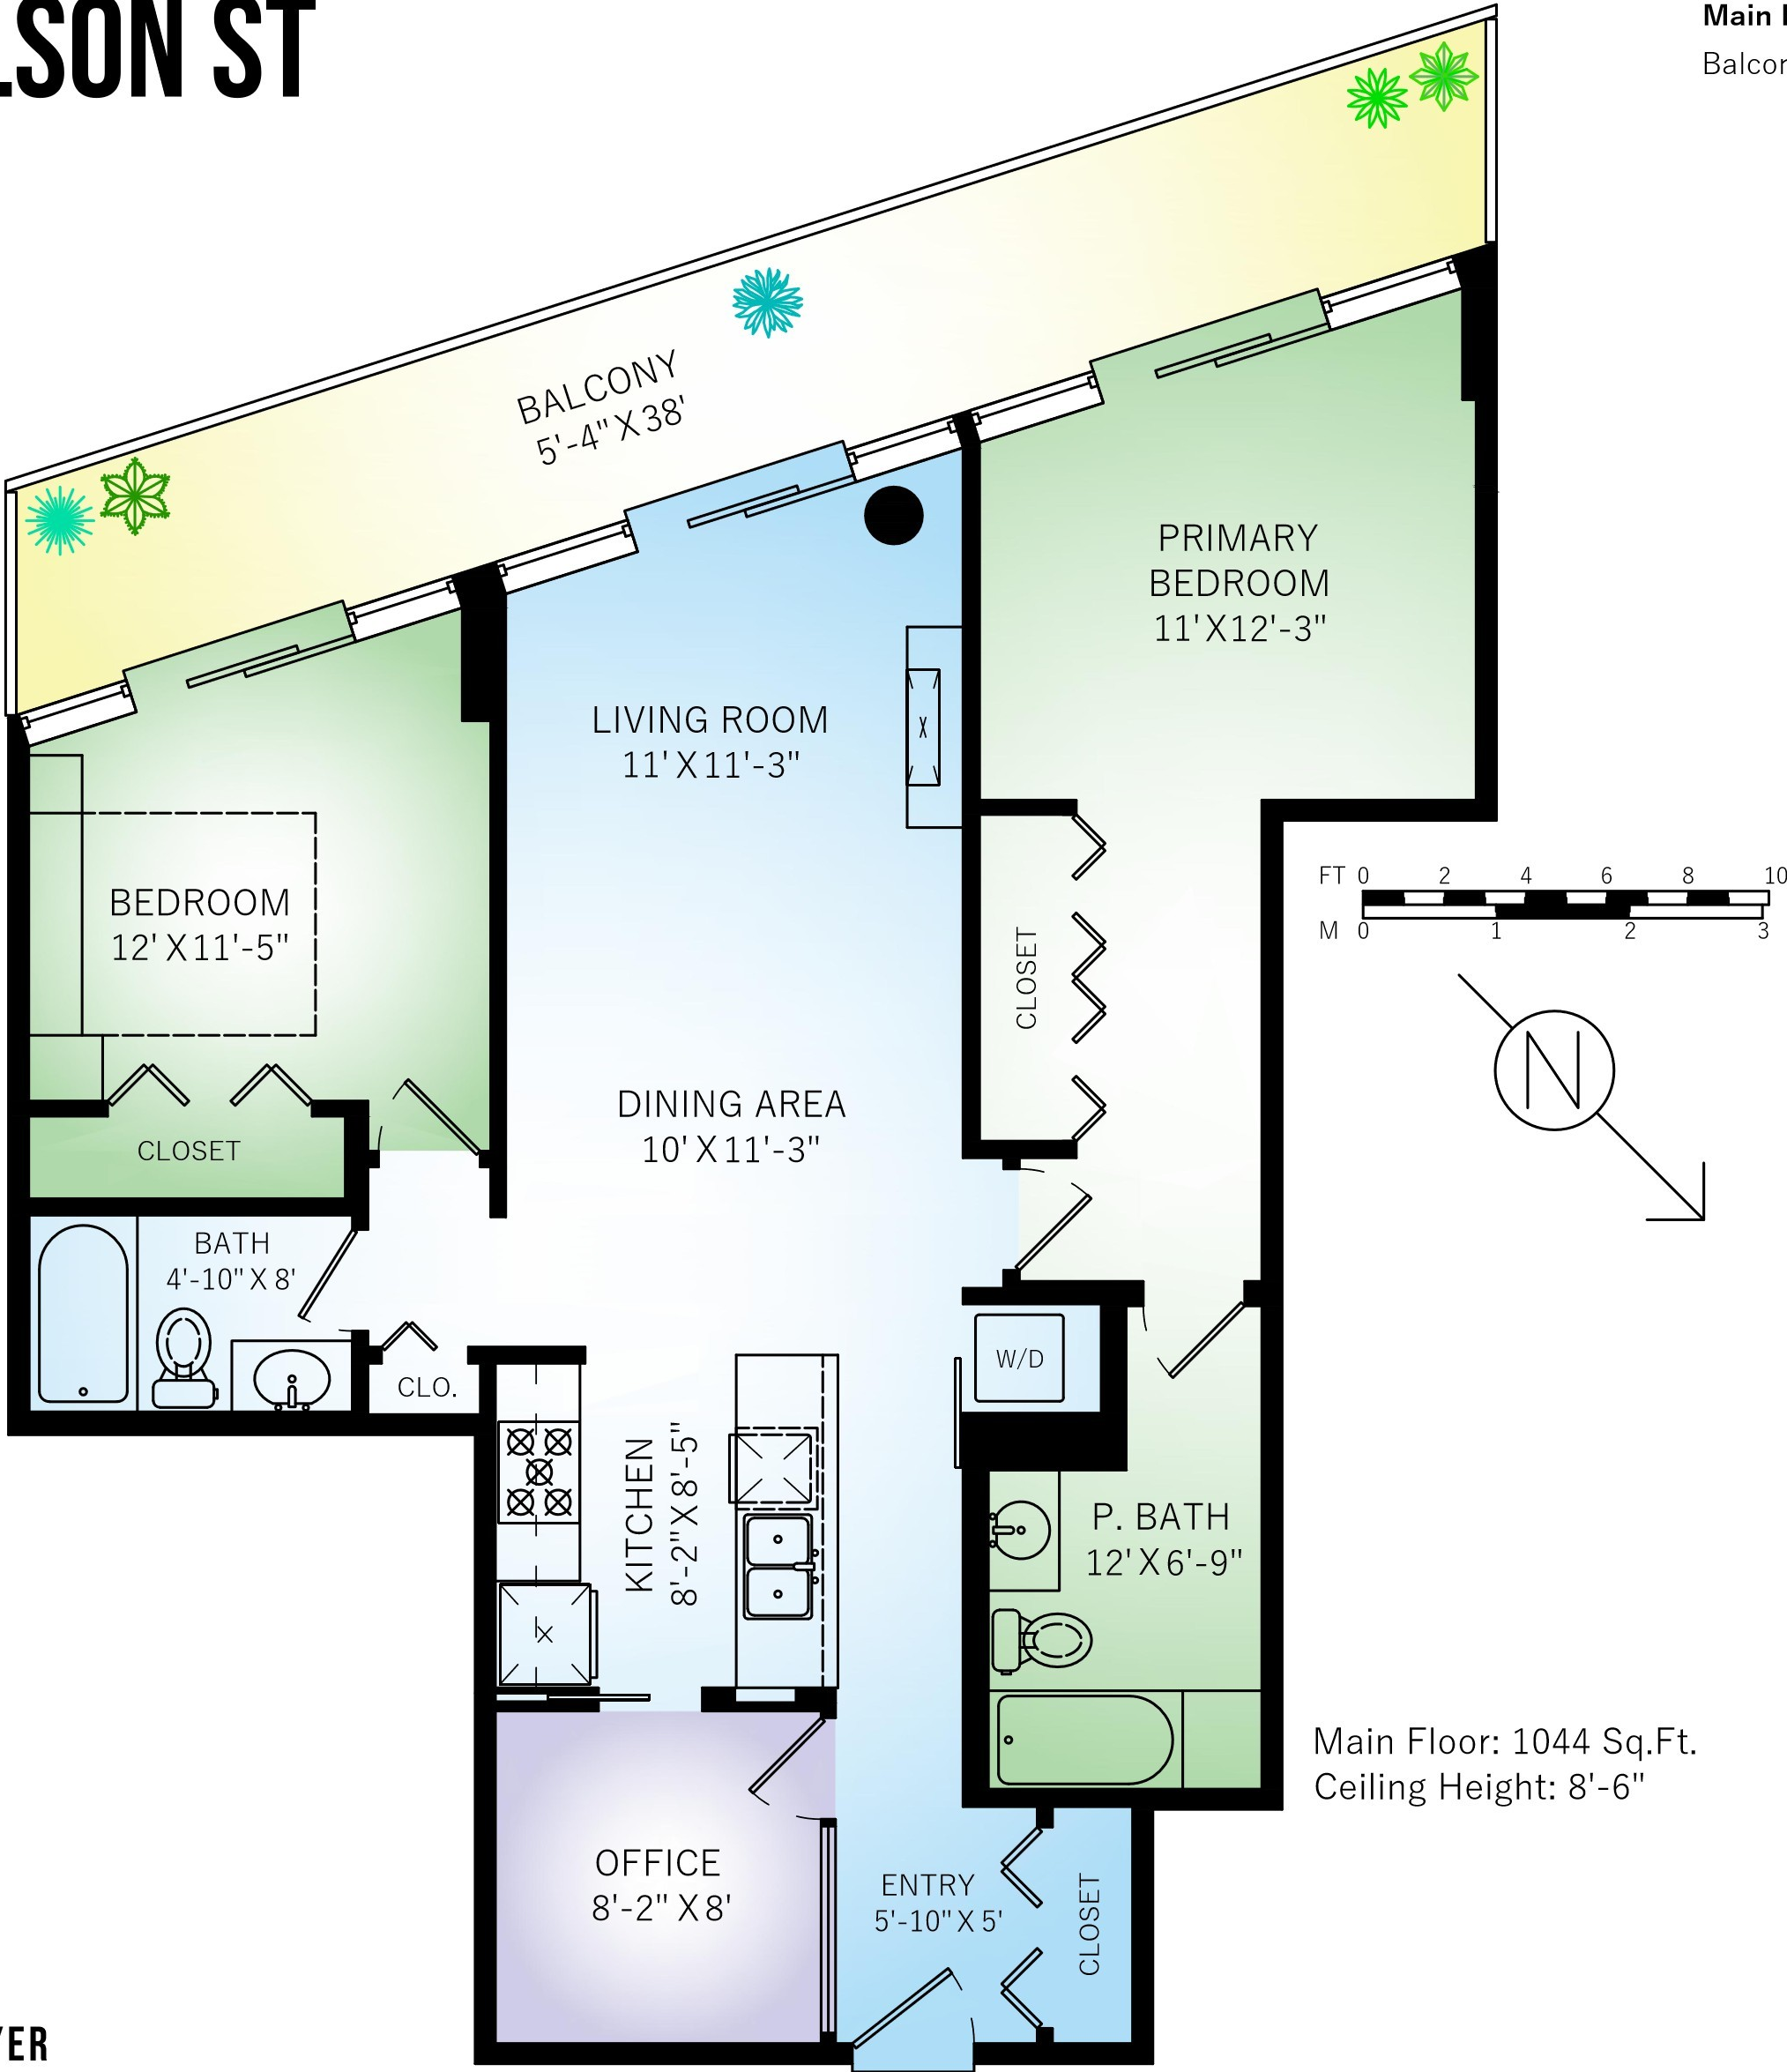

906-160 WILSON ST

VICTORIA, BC

Main Floor
Balcony

1044 SQ.FT.
212 SQ.FT.

Main Floor: 1044 Sq.Ft.
Ceiling Height: 8'-6"

PREPARED FOR HEIDI STEIG VOYER
STIEGANDMANNING.COM

SUPPLIED BY:

Floor plan not suitable for architectural/construction purposes. All information furnished is from sources deemed reliable however no warranty or representation is made to the accuracy thereof. If important, buyer to verify.