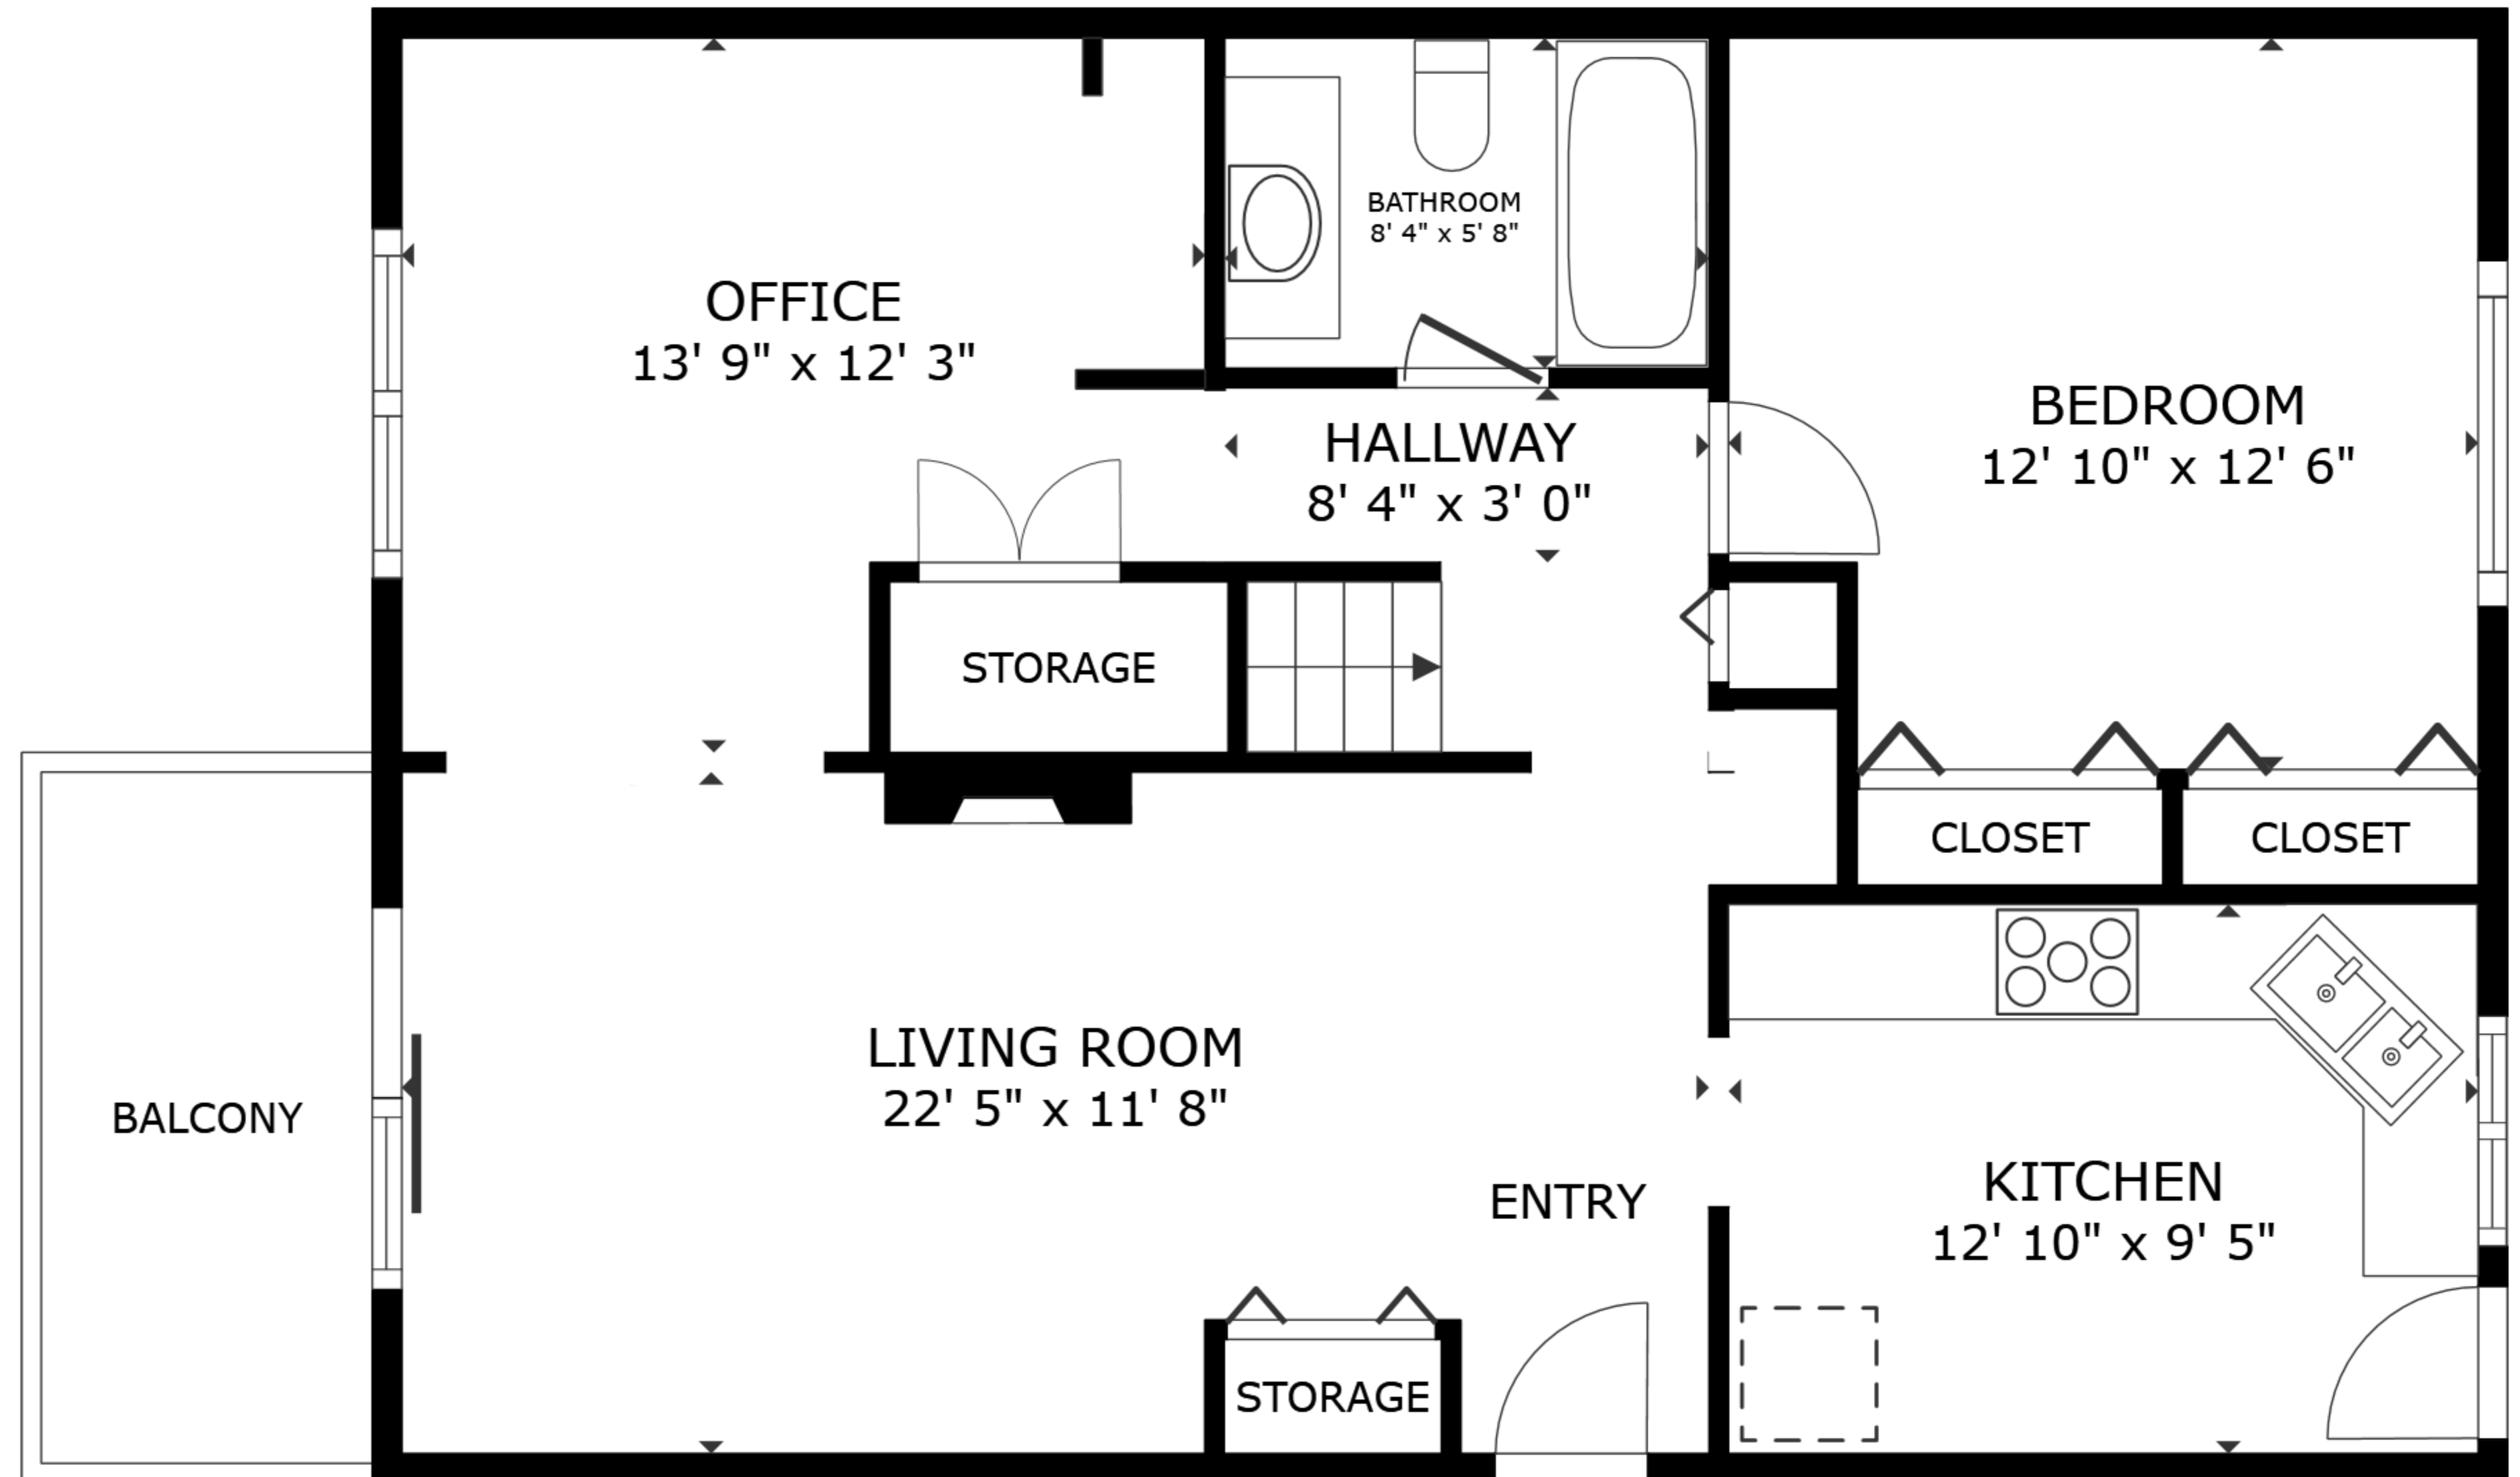

FLOOR 1

FLOOR 2

GROSS INTERNAL AREA  
 FLOOR 1 419 sq.ft. FLOOR 2 863 sq.ft.  
 EXCLUDED AREAS : BALCONY 67 sq.ft.  
 TOTAL : 1,283 sq.ft.

SIZES AND DIMENSIONS ARE APPROXIMATE, ACTUAL MAY VARY.