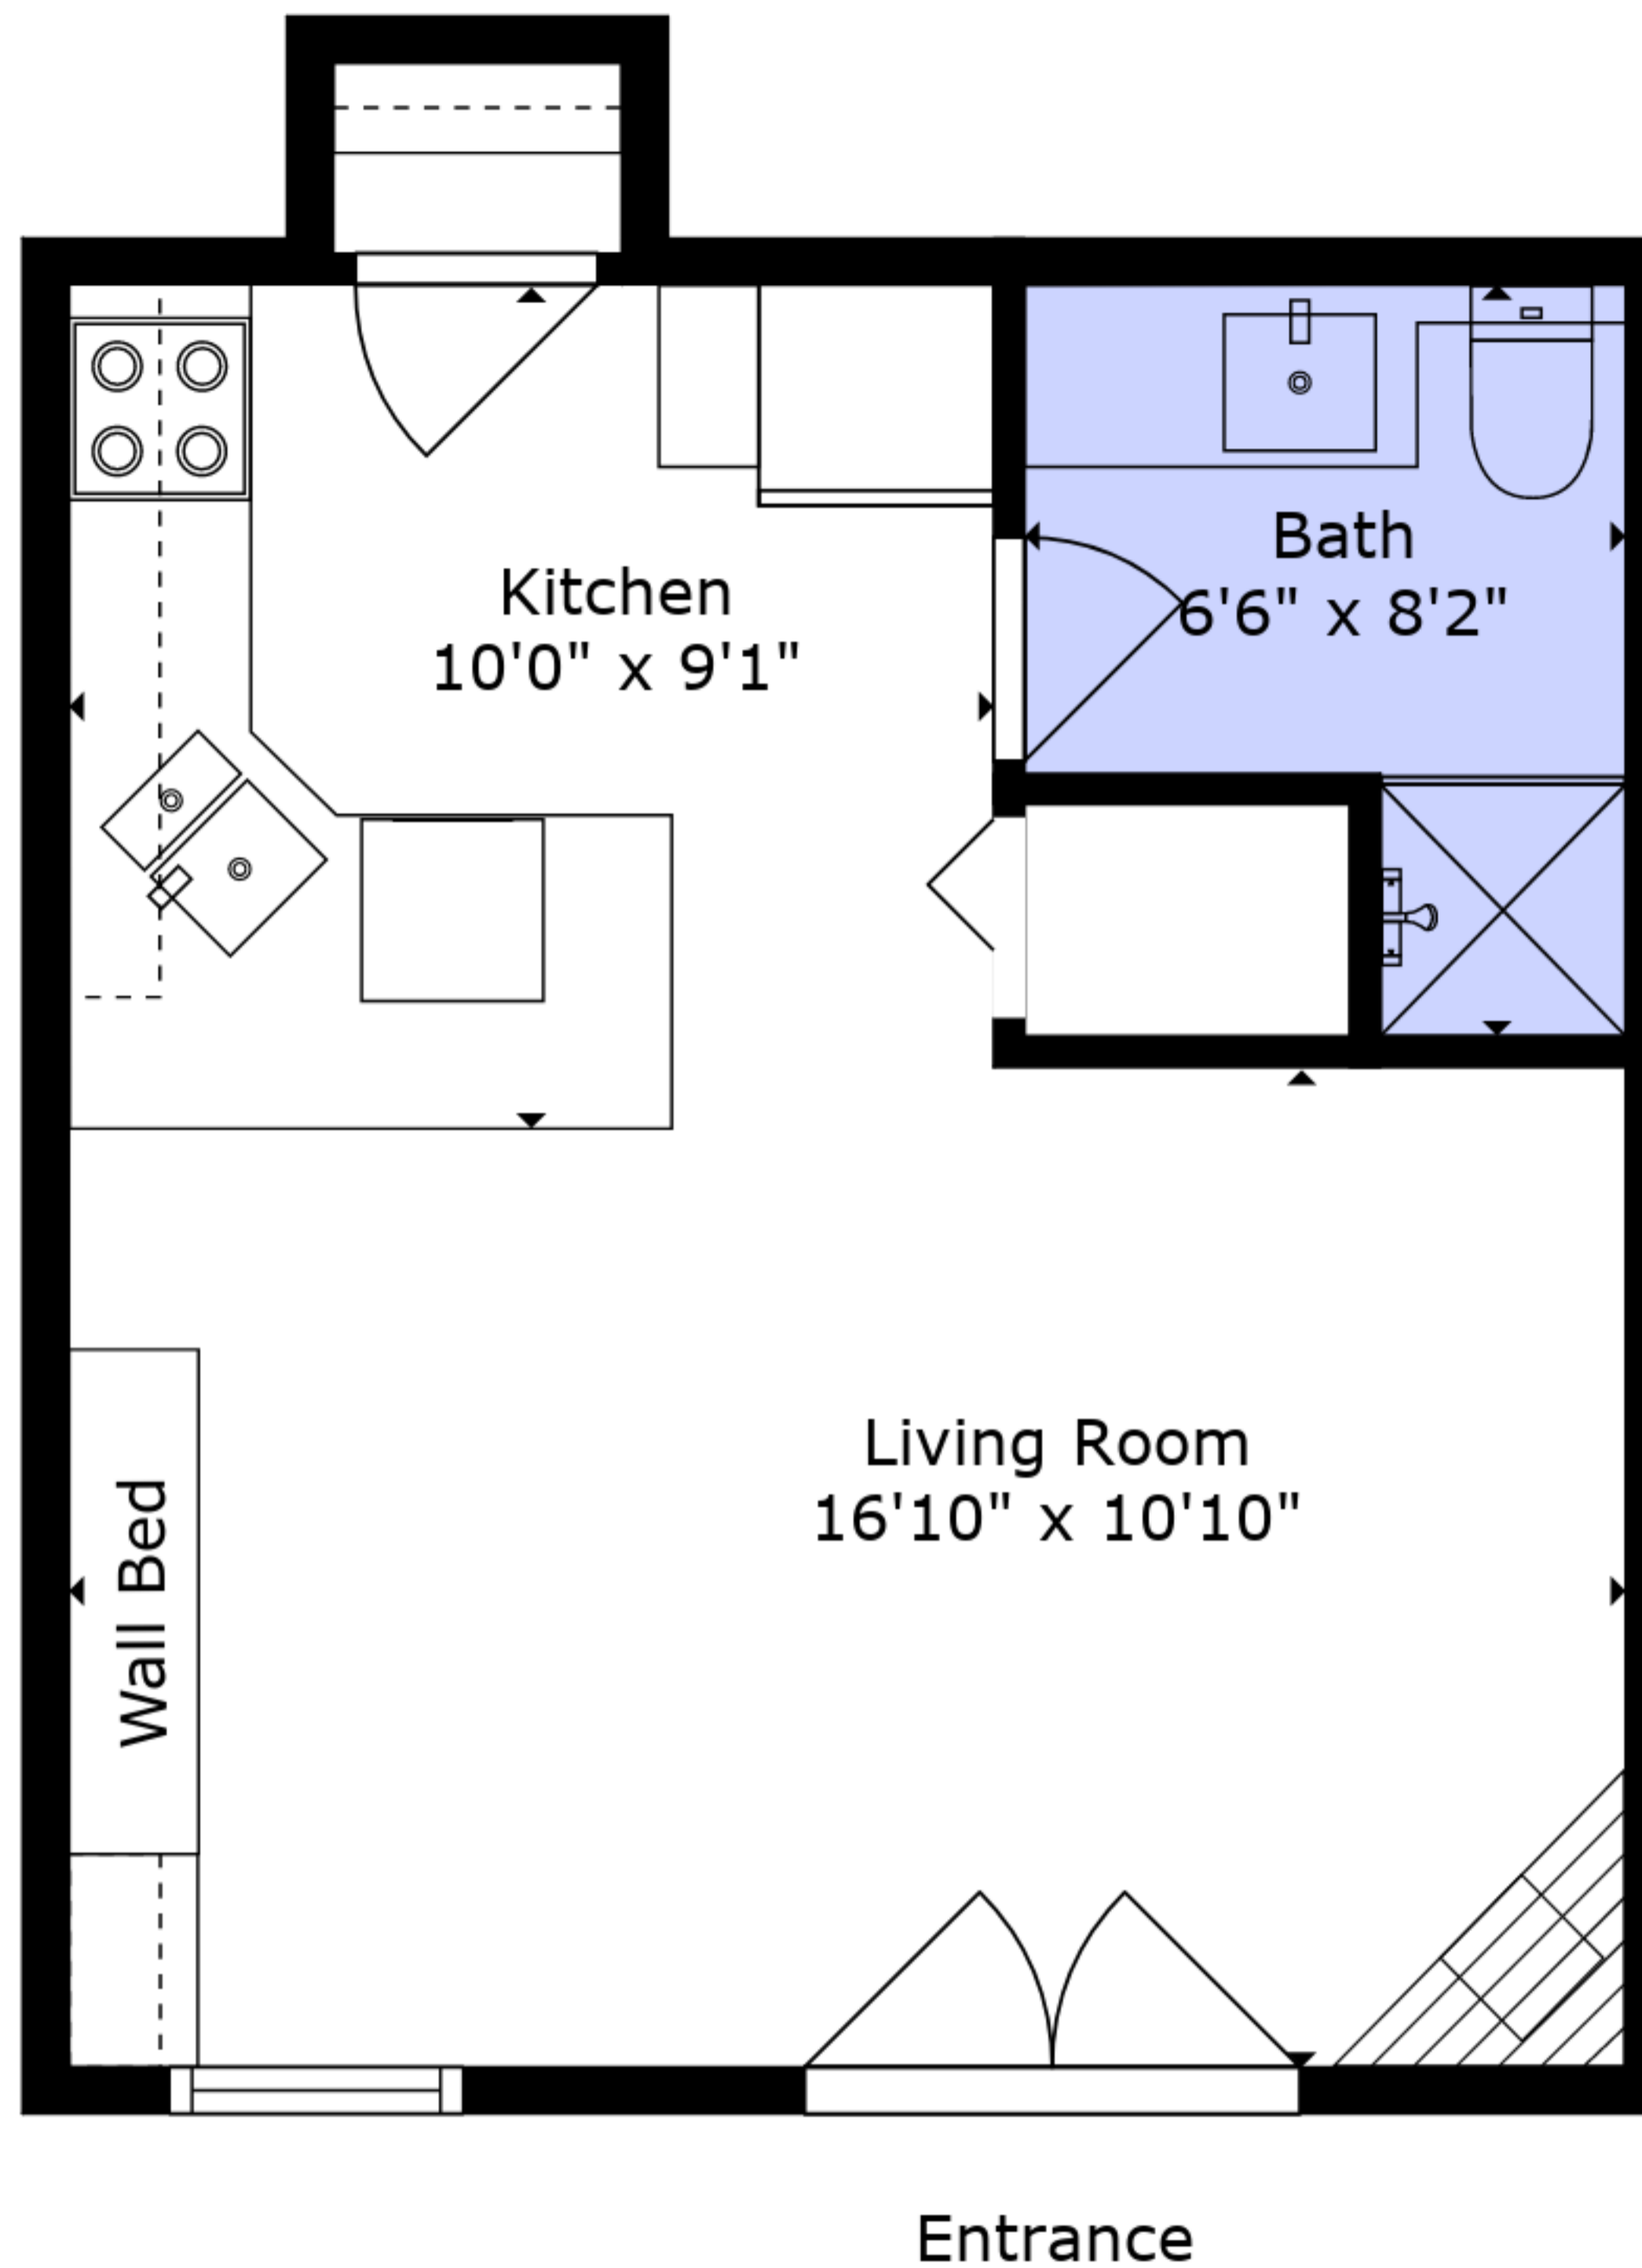

ESTIMATED AREAS
GLA FLOOR 1: 333 sq. ft EXCLUDED AREAS 0 sq. ft
Total GLA 333 sq. ft, total area 333 sq. ft

Measurements By Rebelsun Co. Deemed Highly Reliable But Not Guaranteed.

Entrance

ESTIMATED AREAS

GLA FLOOR 1: 333 sq. ft EXCLUDED AREAS 0 sq. ft
Total GLA 333 sq. ft, total area 333 sq. ft

Measurements By Rebelsun Co. Deemed Highly Reliable But Not Guaranteed.