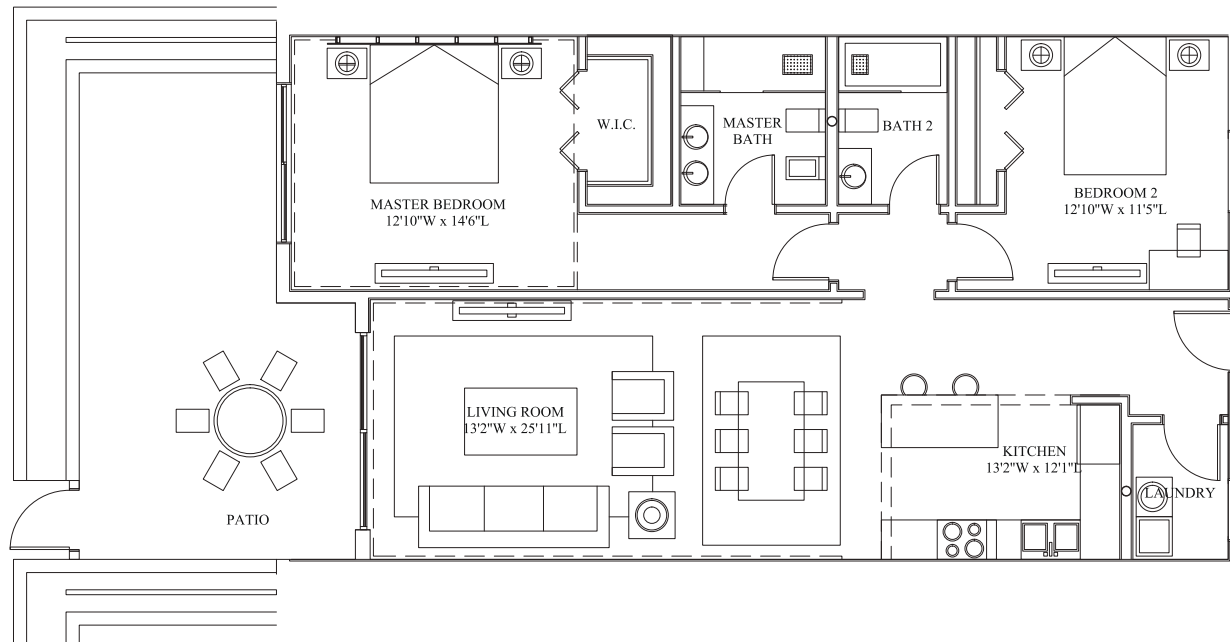

RESIDENCES G8-G11

ALLURE

Air Conditioned Space
1204 ft² / 112 m²

Patio Space
332 ft² / 31 m²

Total Space
1536 ft² / 143 m²

2 BEDROOMS
2 BATHROOMS