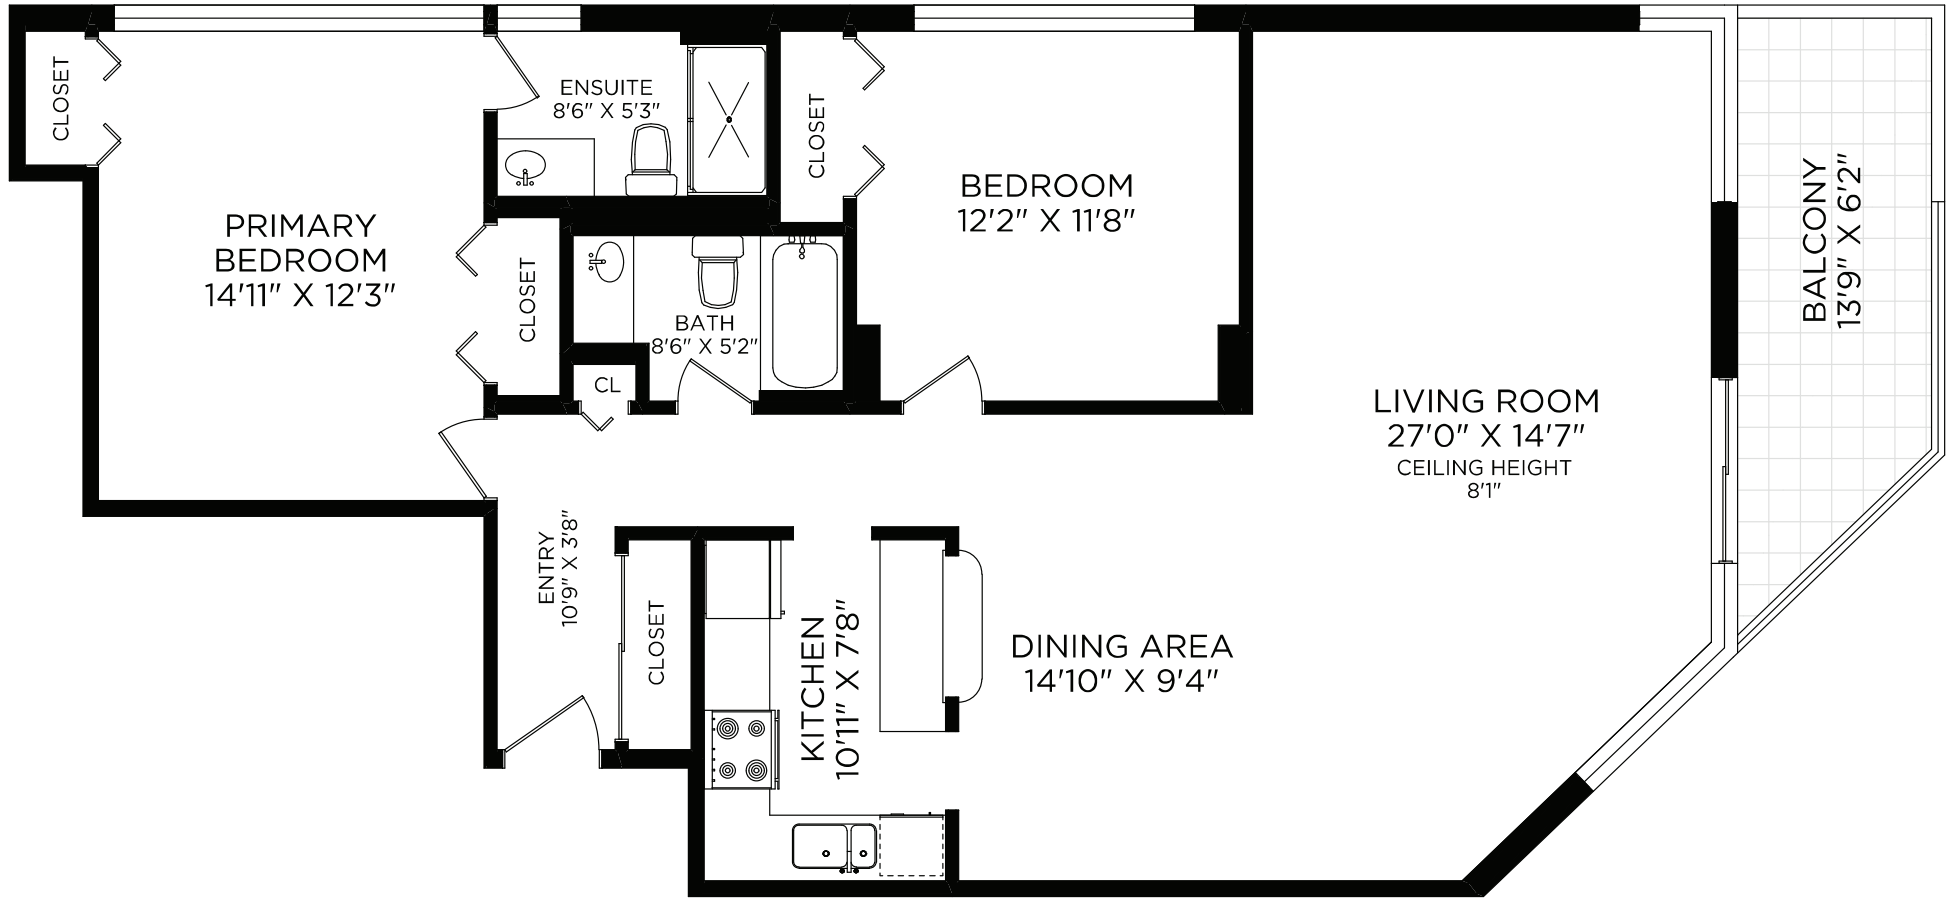

304-1420 BEACH DRIVE

Document prepared for the exclusive use of:

Cheryl Bejcar*

*Personal Real Estate Corporation

Floor	Finished	Unfinished	Total	Other Areas	
Main	1291	0	1291	Balcony	115
Total	1291	0	1291		

All information furnished regarding this property is from sources deemed reliable but no warranty or representation is made to the accuracy thereof. Purchaser to verify measurements if important.

REALFOTO

250 388 6998
 orders@realfoto.ca
 Measured 07/18/2024 by T.M.