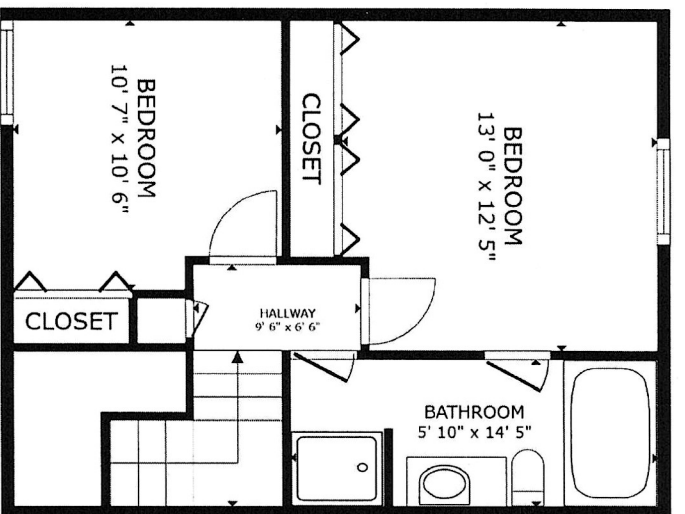

FLOOR 1

FLOOR 2

FLOOR 3

GROSS INTERNAL AREA  
 FLOOR 1 450 sq.ft. FLOOR 2 650 sq.ft. FLOOR 3 483 sq.ft.  
 EXCLUDED AREAS : VERANDA 56 sq.ft. PATIO 136 sq.ft.  
 TOTAL : 1,583 sq.ft.

SIZES AND DIMENSIONS ARE APPROXIMATE. ACTUAL MAY VARY.