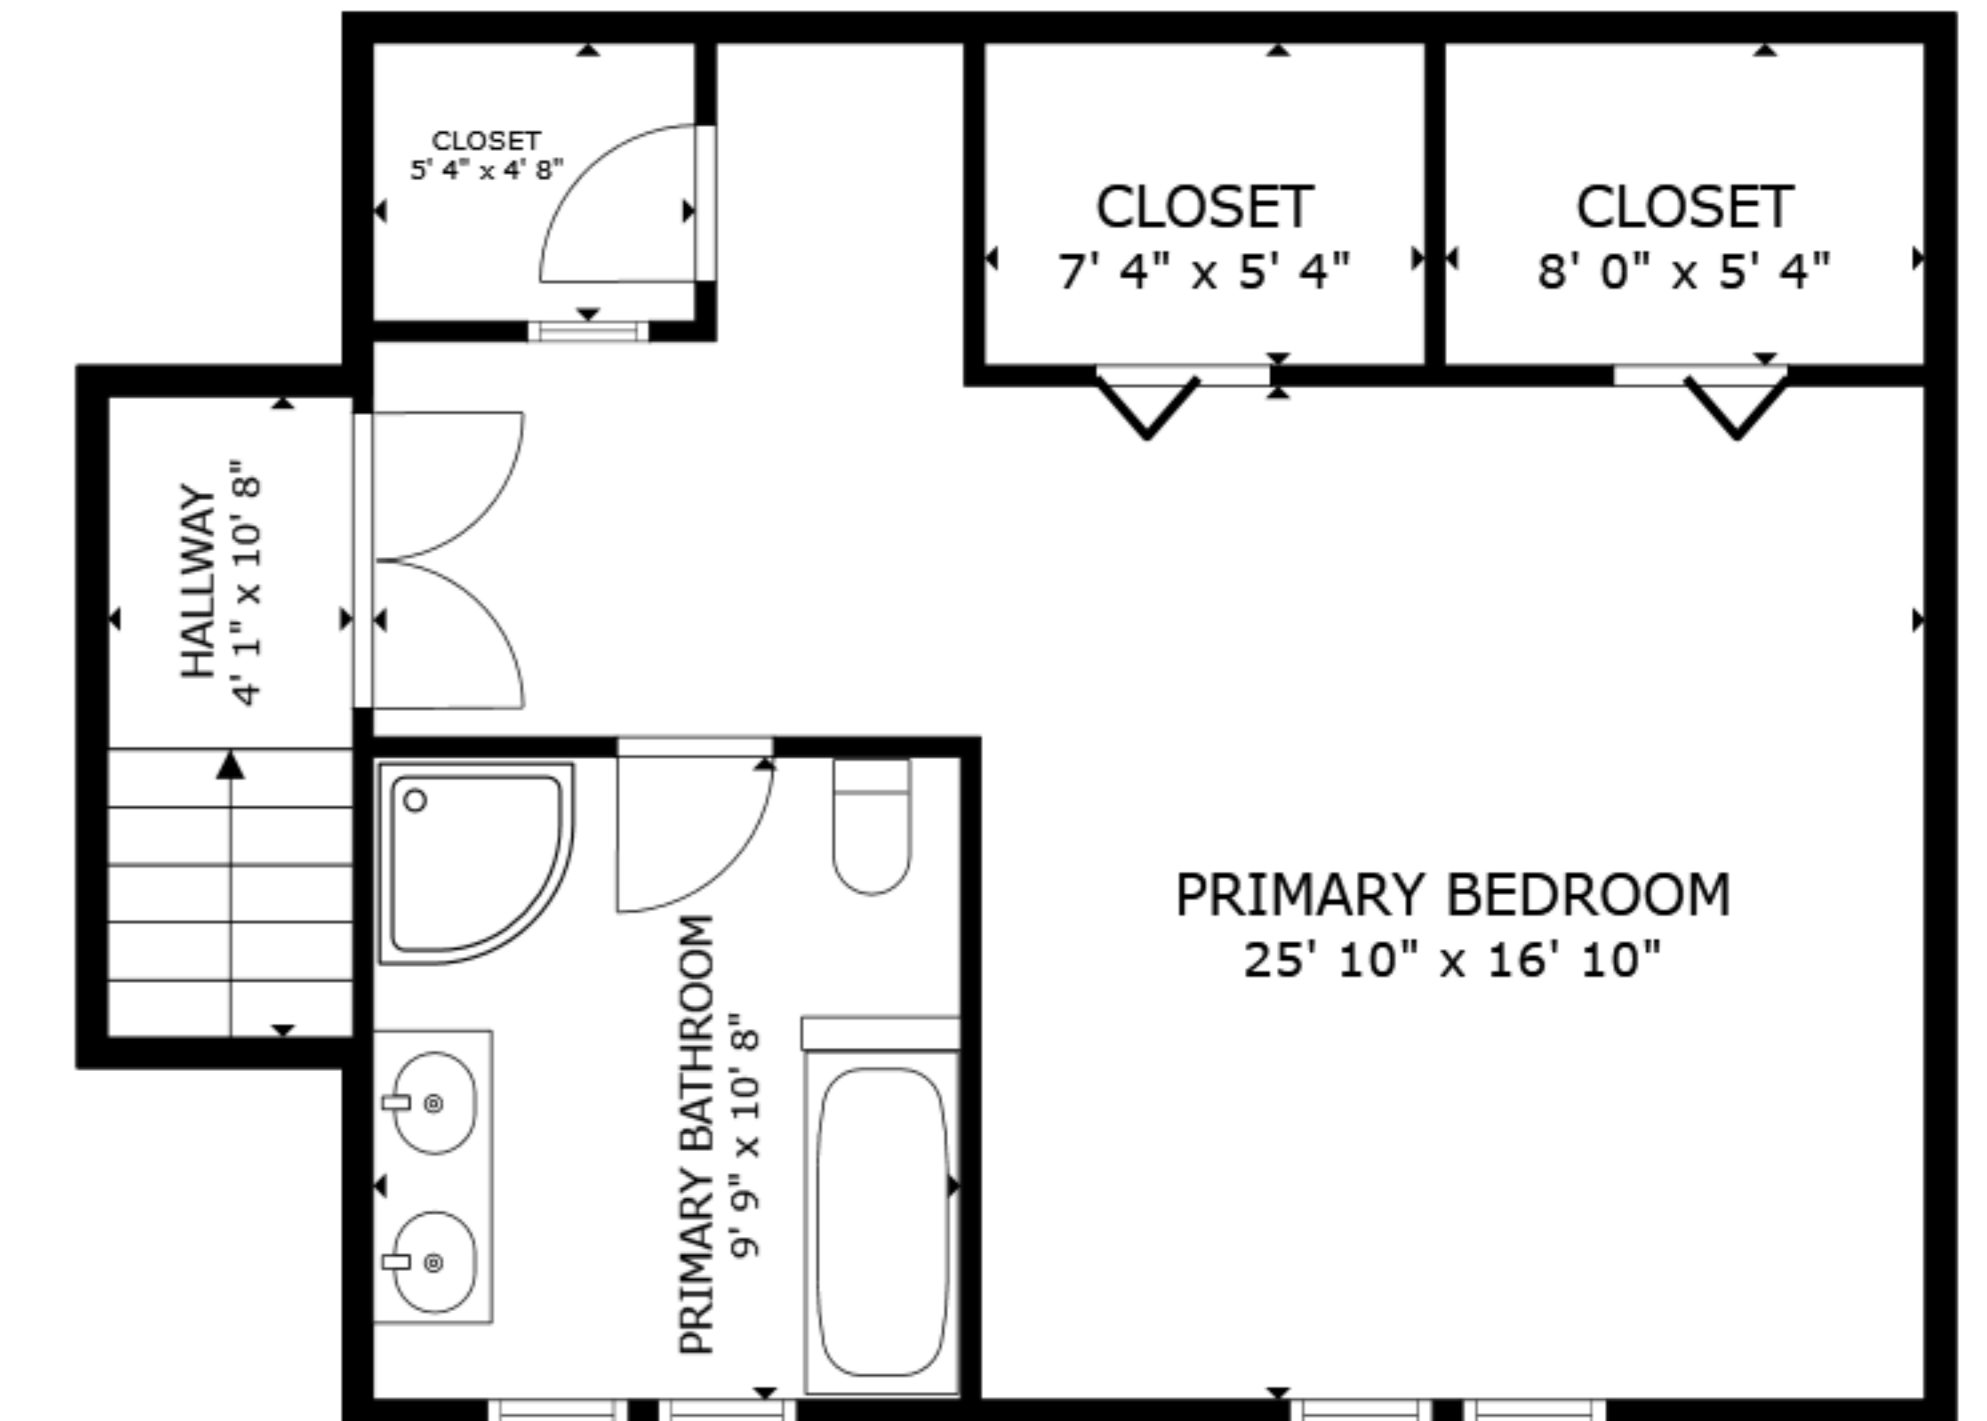

FLOOR 1

FLOOR 2

FLOOR 3

GROSS INTERNAL AREA
 FLOOR 1 1,309 sq.ft. FLOOR 2 1,377 sq.ft. FLOOR 3 629 sq.ft.
 TOTAL : 3,316 sq.ft.

SIZES AND DIMENSIONS ARE APPROXIMATE, ACTUAL MAY VARY.