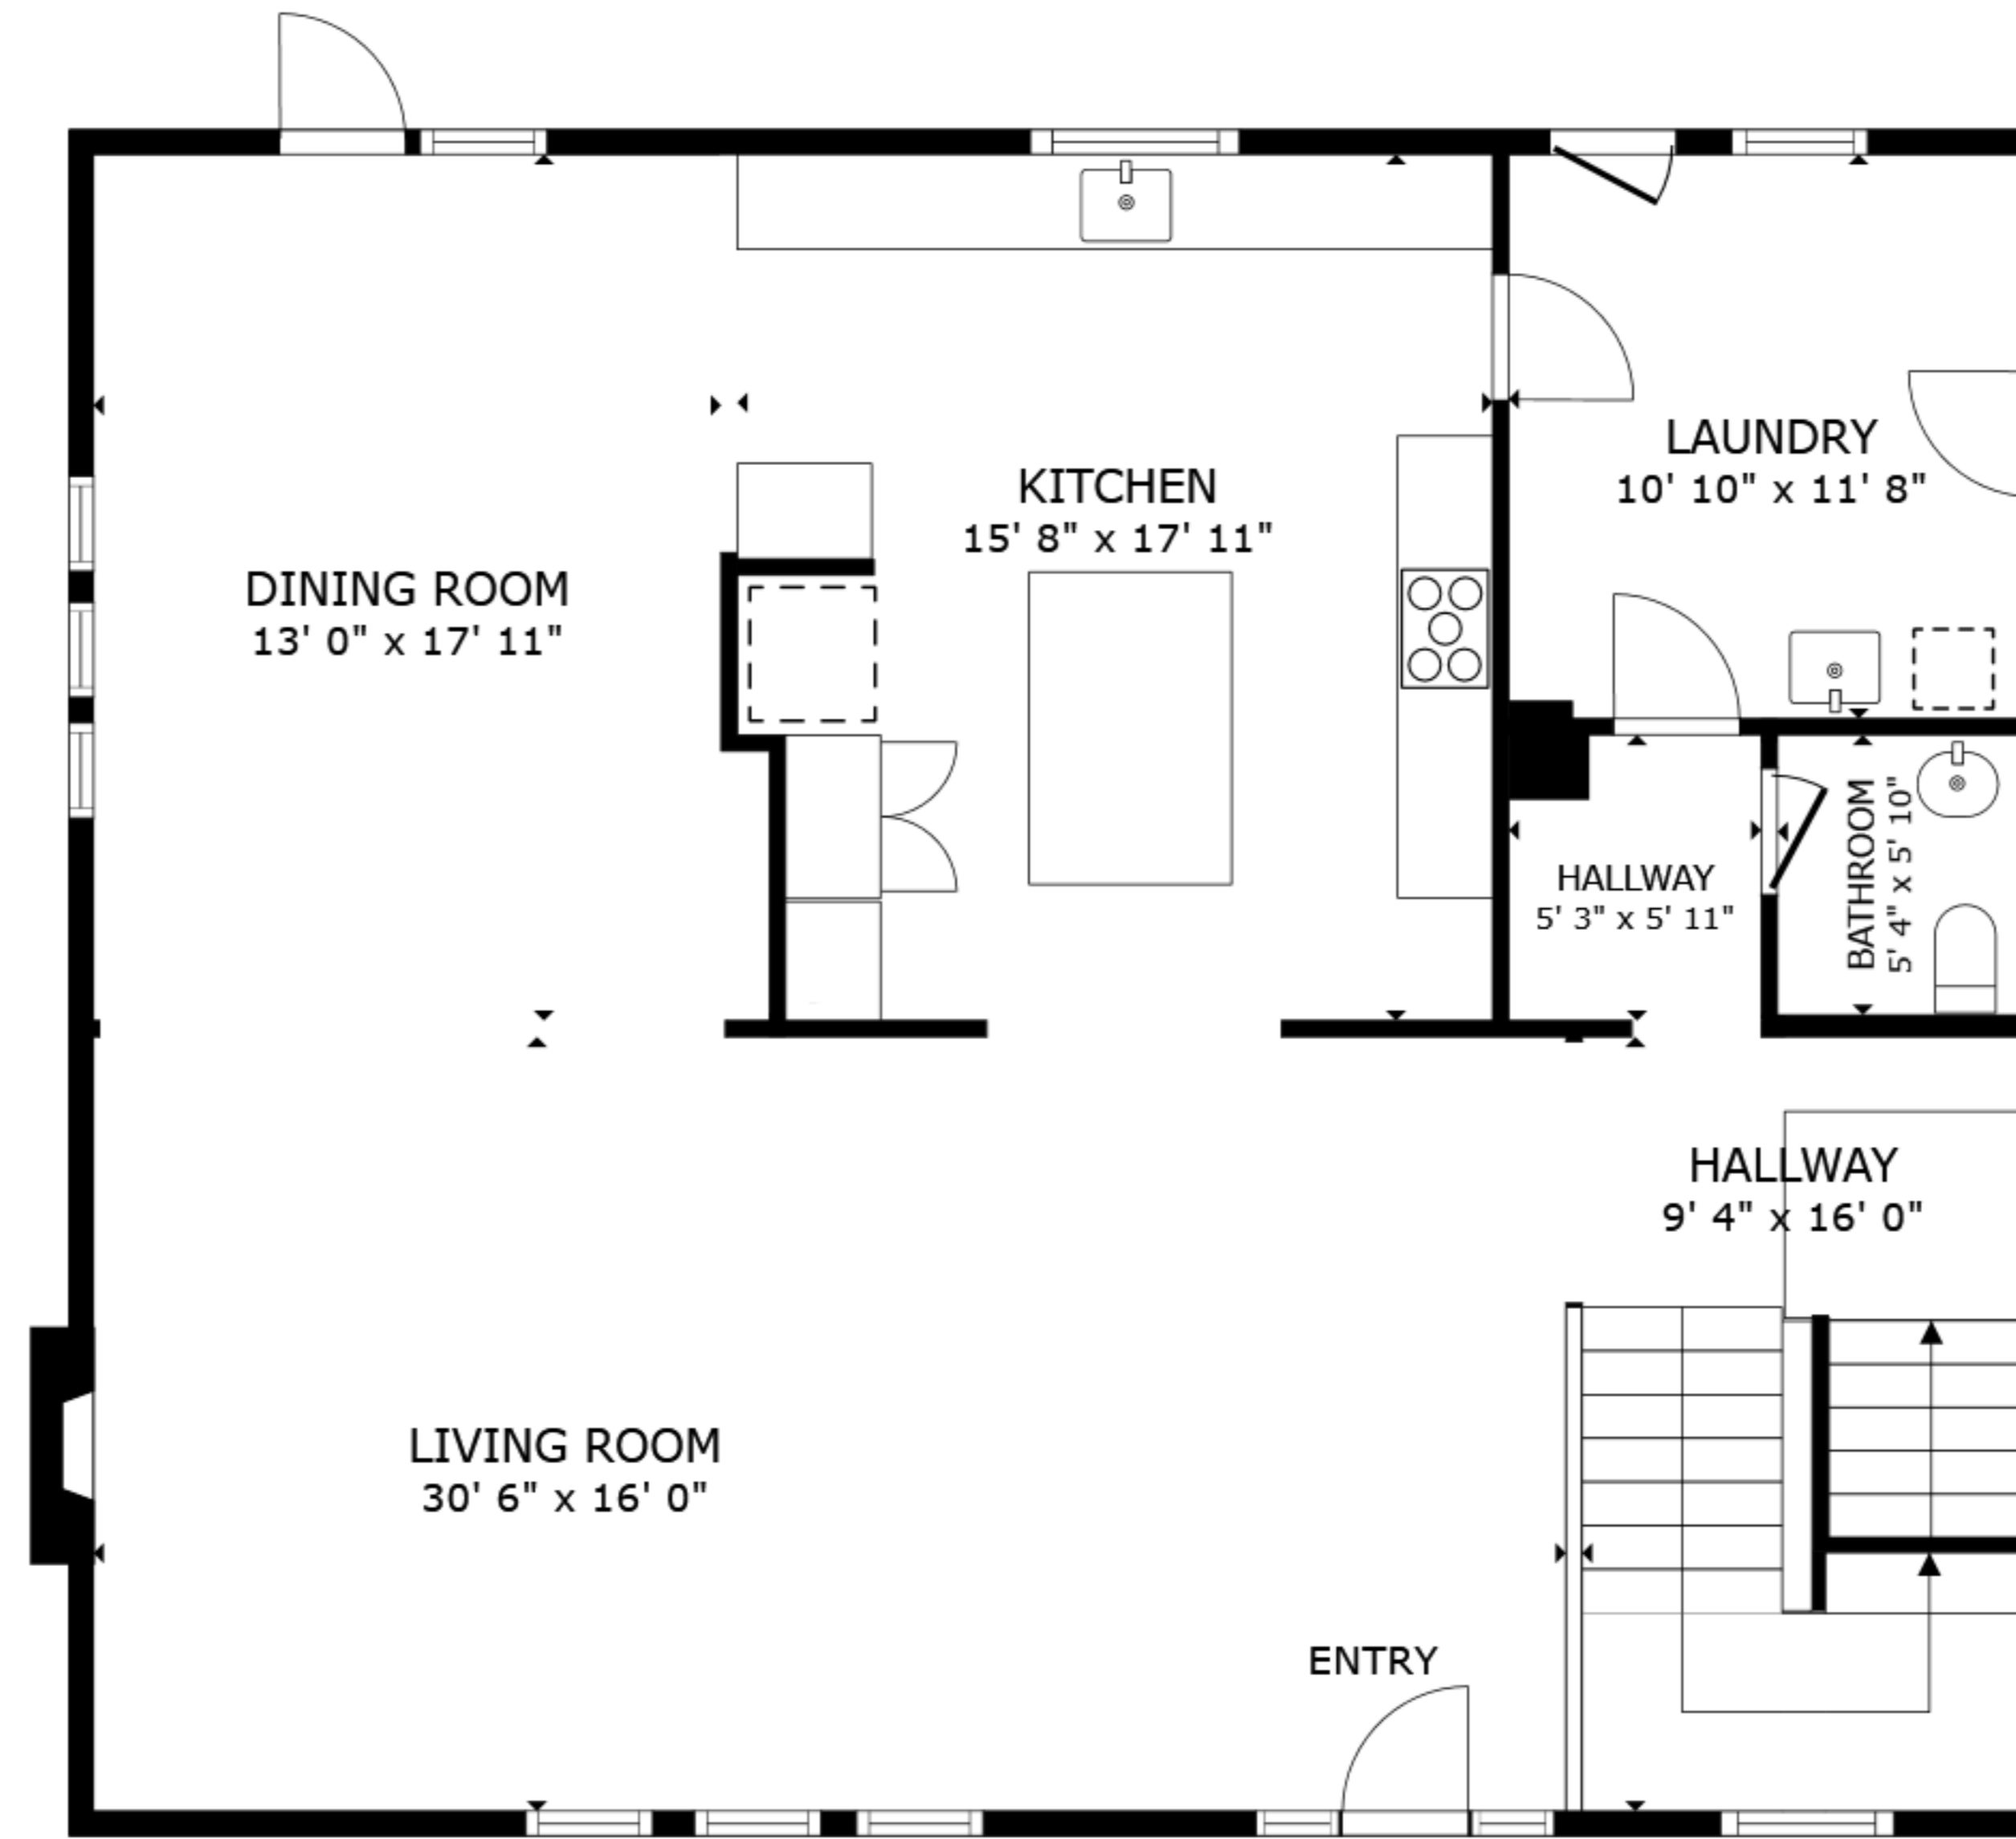

FLOOR 1

FLOOR 2

FLOOR 3

GROSS INTERNAL AREA
 FLOOR 1 1,309 sq.ft. FLOOR 2 1,377 sq.ft. FLOOR 3 629 sq.ft.
 TOTAL : 3,316 sq.ft.

SIZES AND DIMENSIONS ARE APPROXIMATE, ACTUAL MAY VARY.