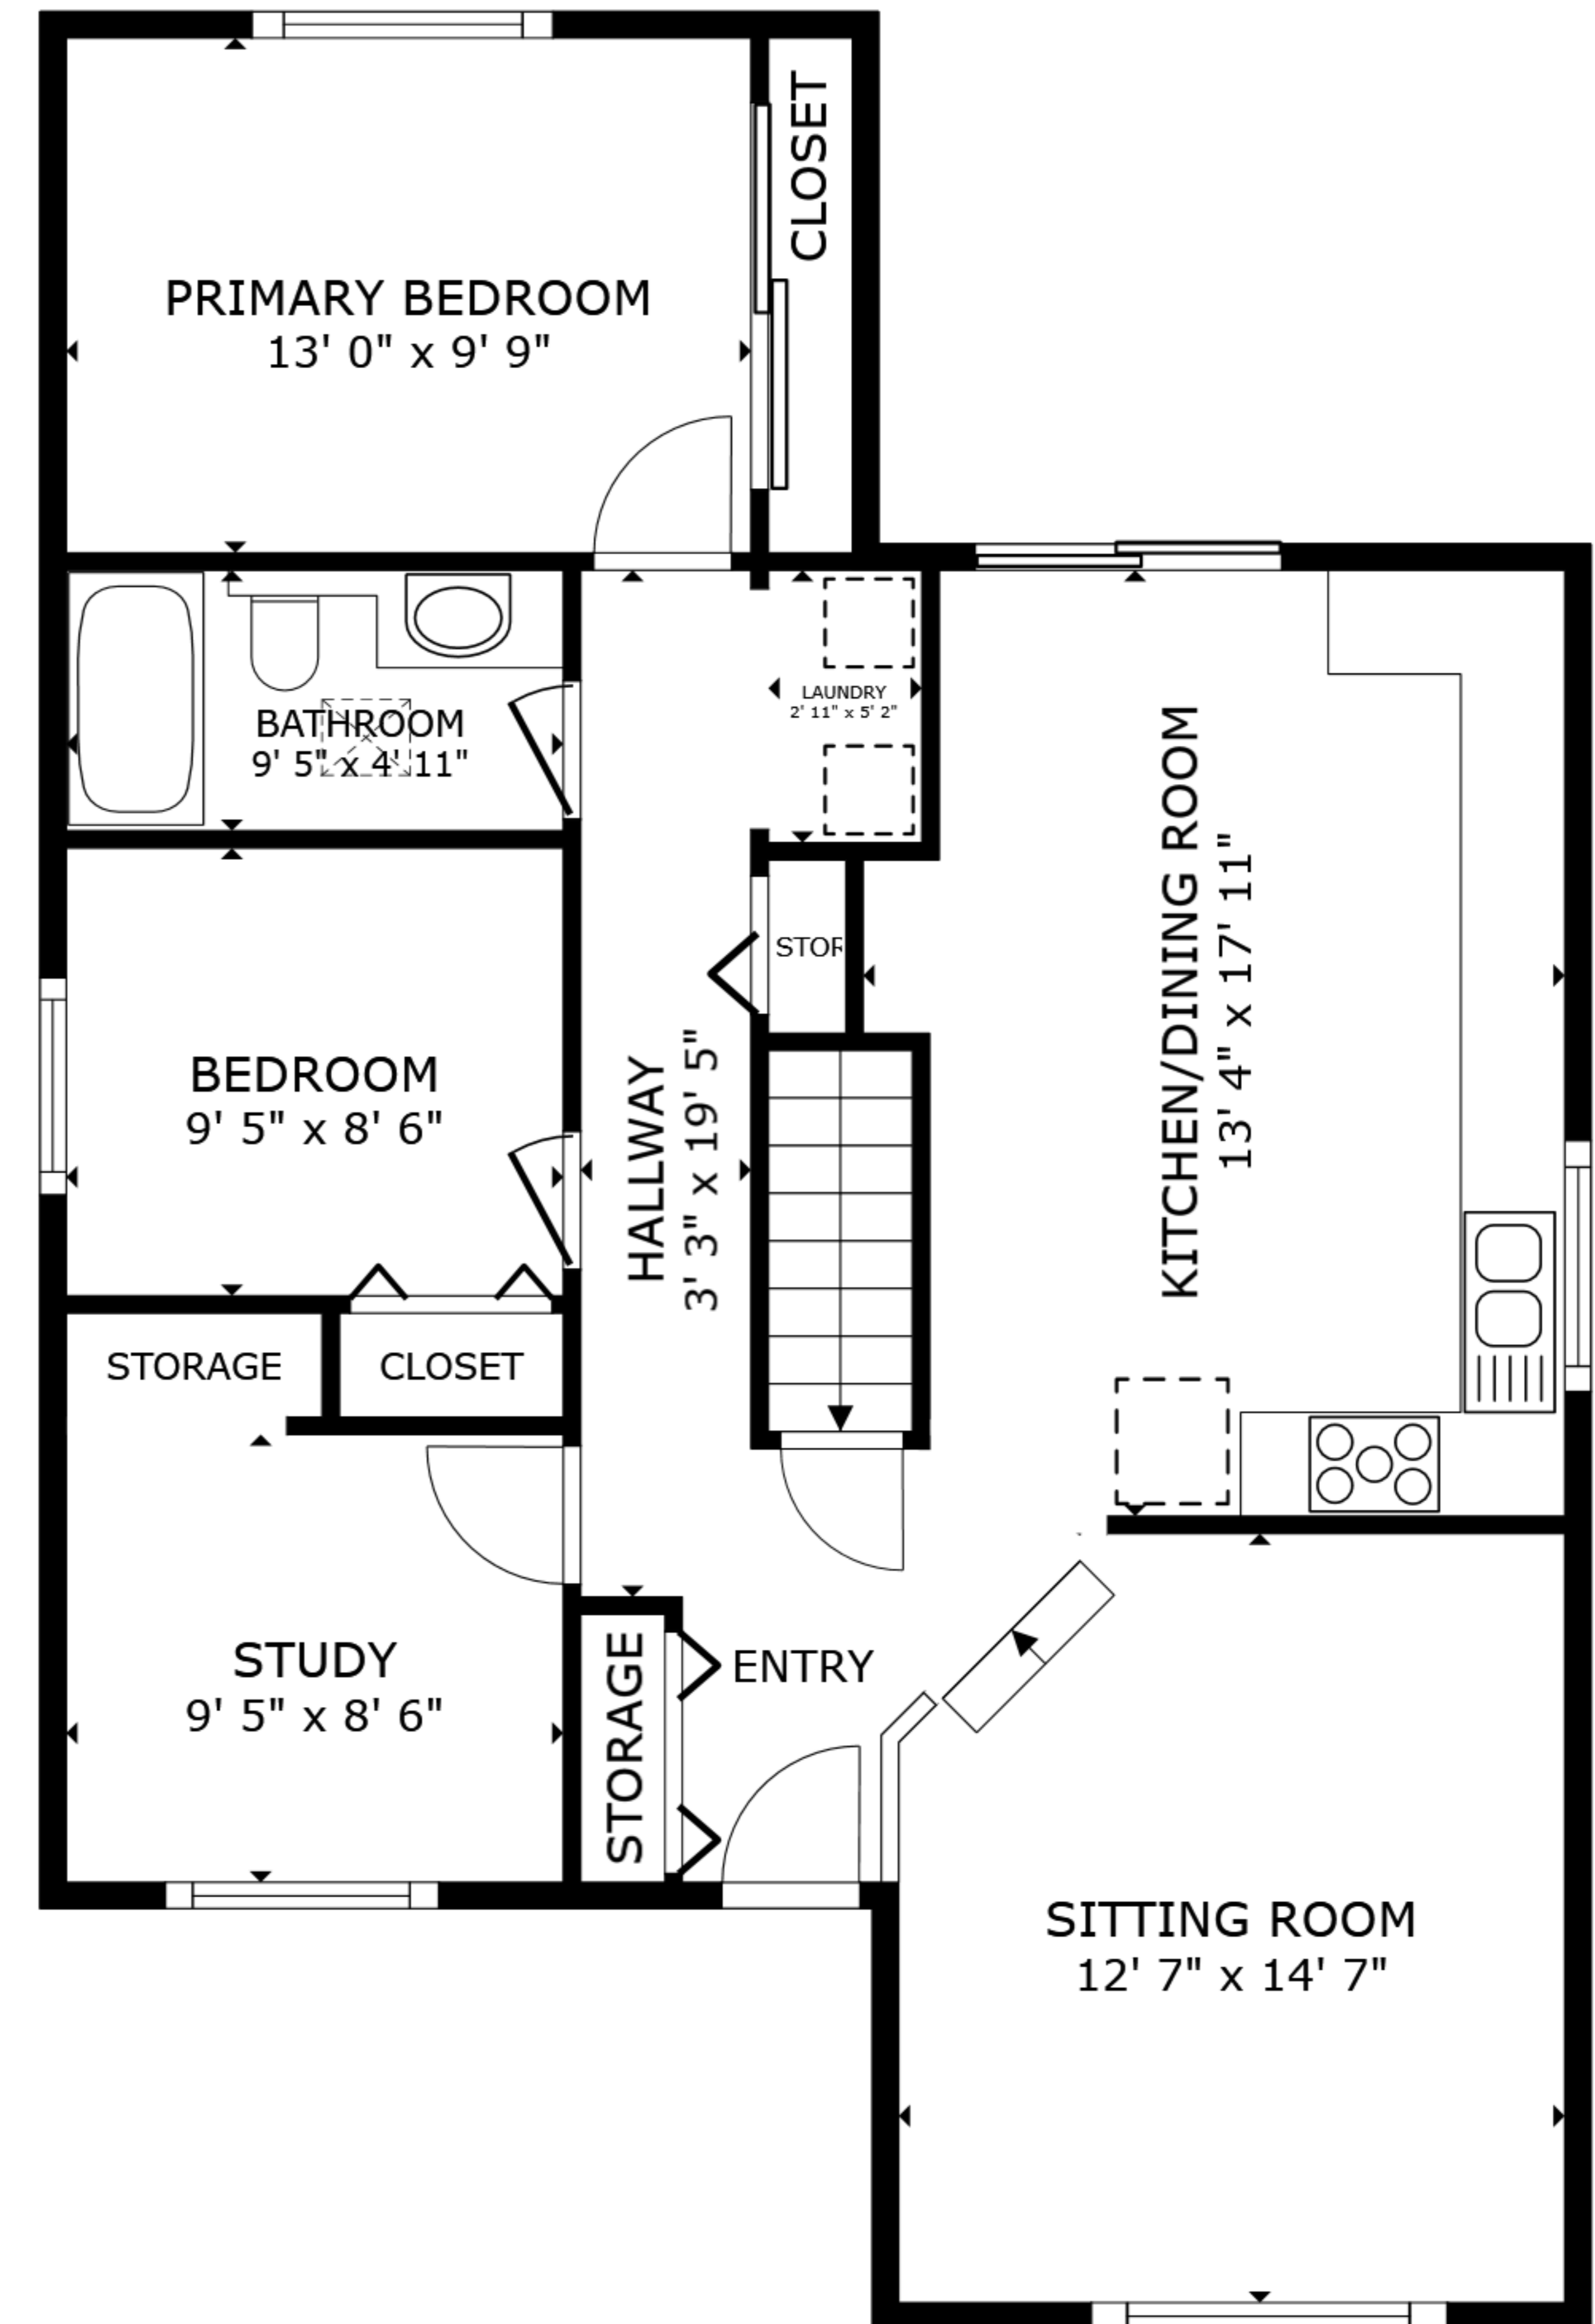

FLOOR 1

FLOOR 2

GROSS INTERNAL AREA
 FLOOR 1 1,207 sq.ft. FLOOR 2 957 sq.ft.
 TOTAL : 2,164 sq.ft.

SIZES AND DIMENSIONS ARE APPROXIMATE, ACTUAL MAY VARY.