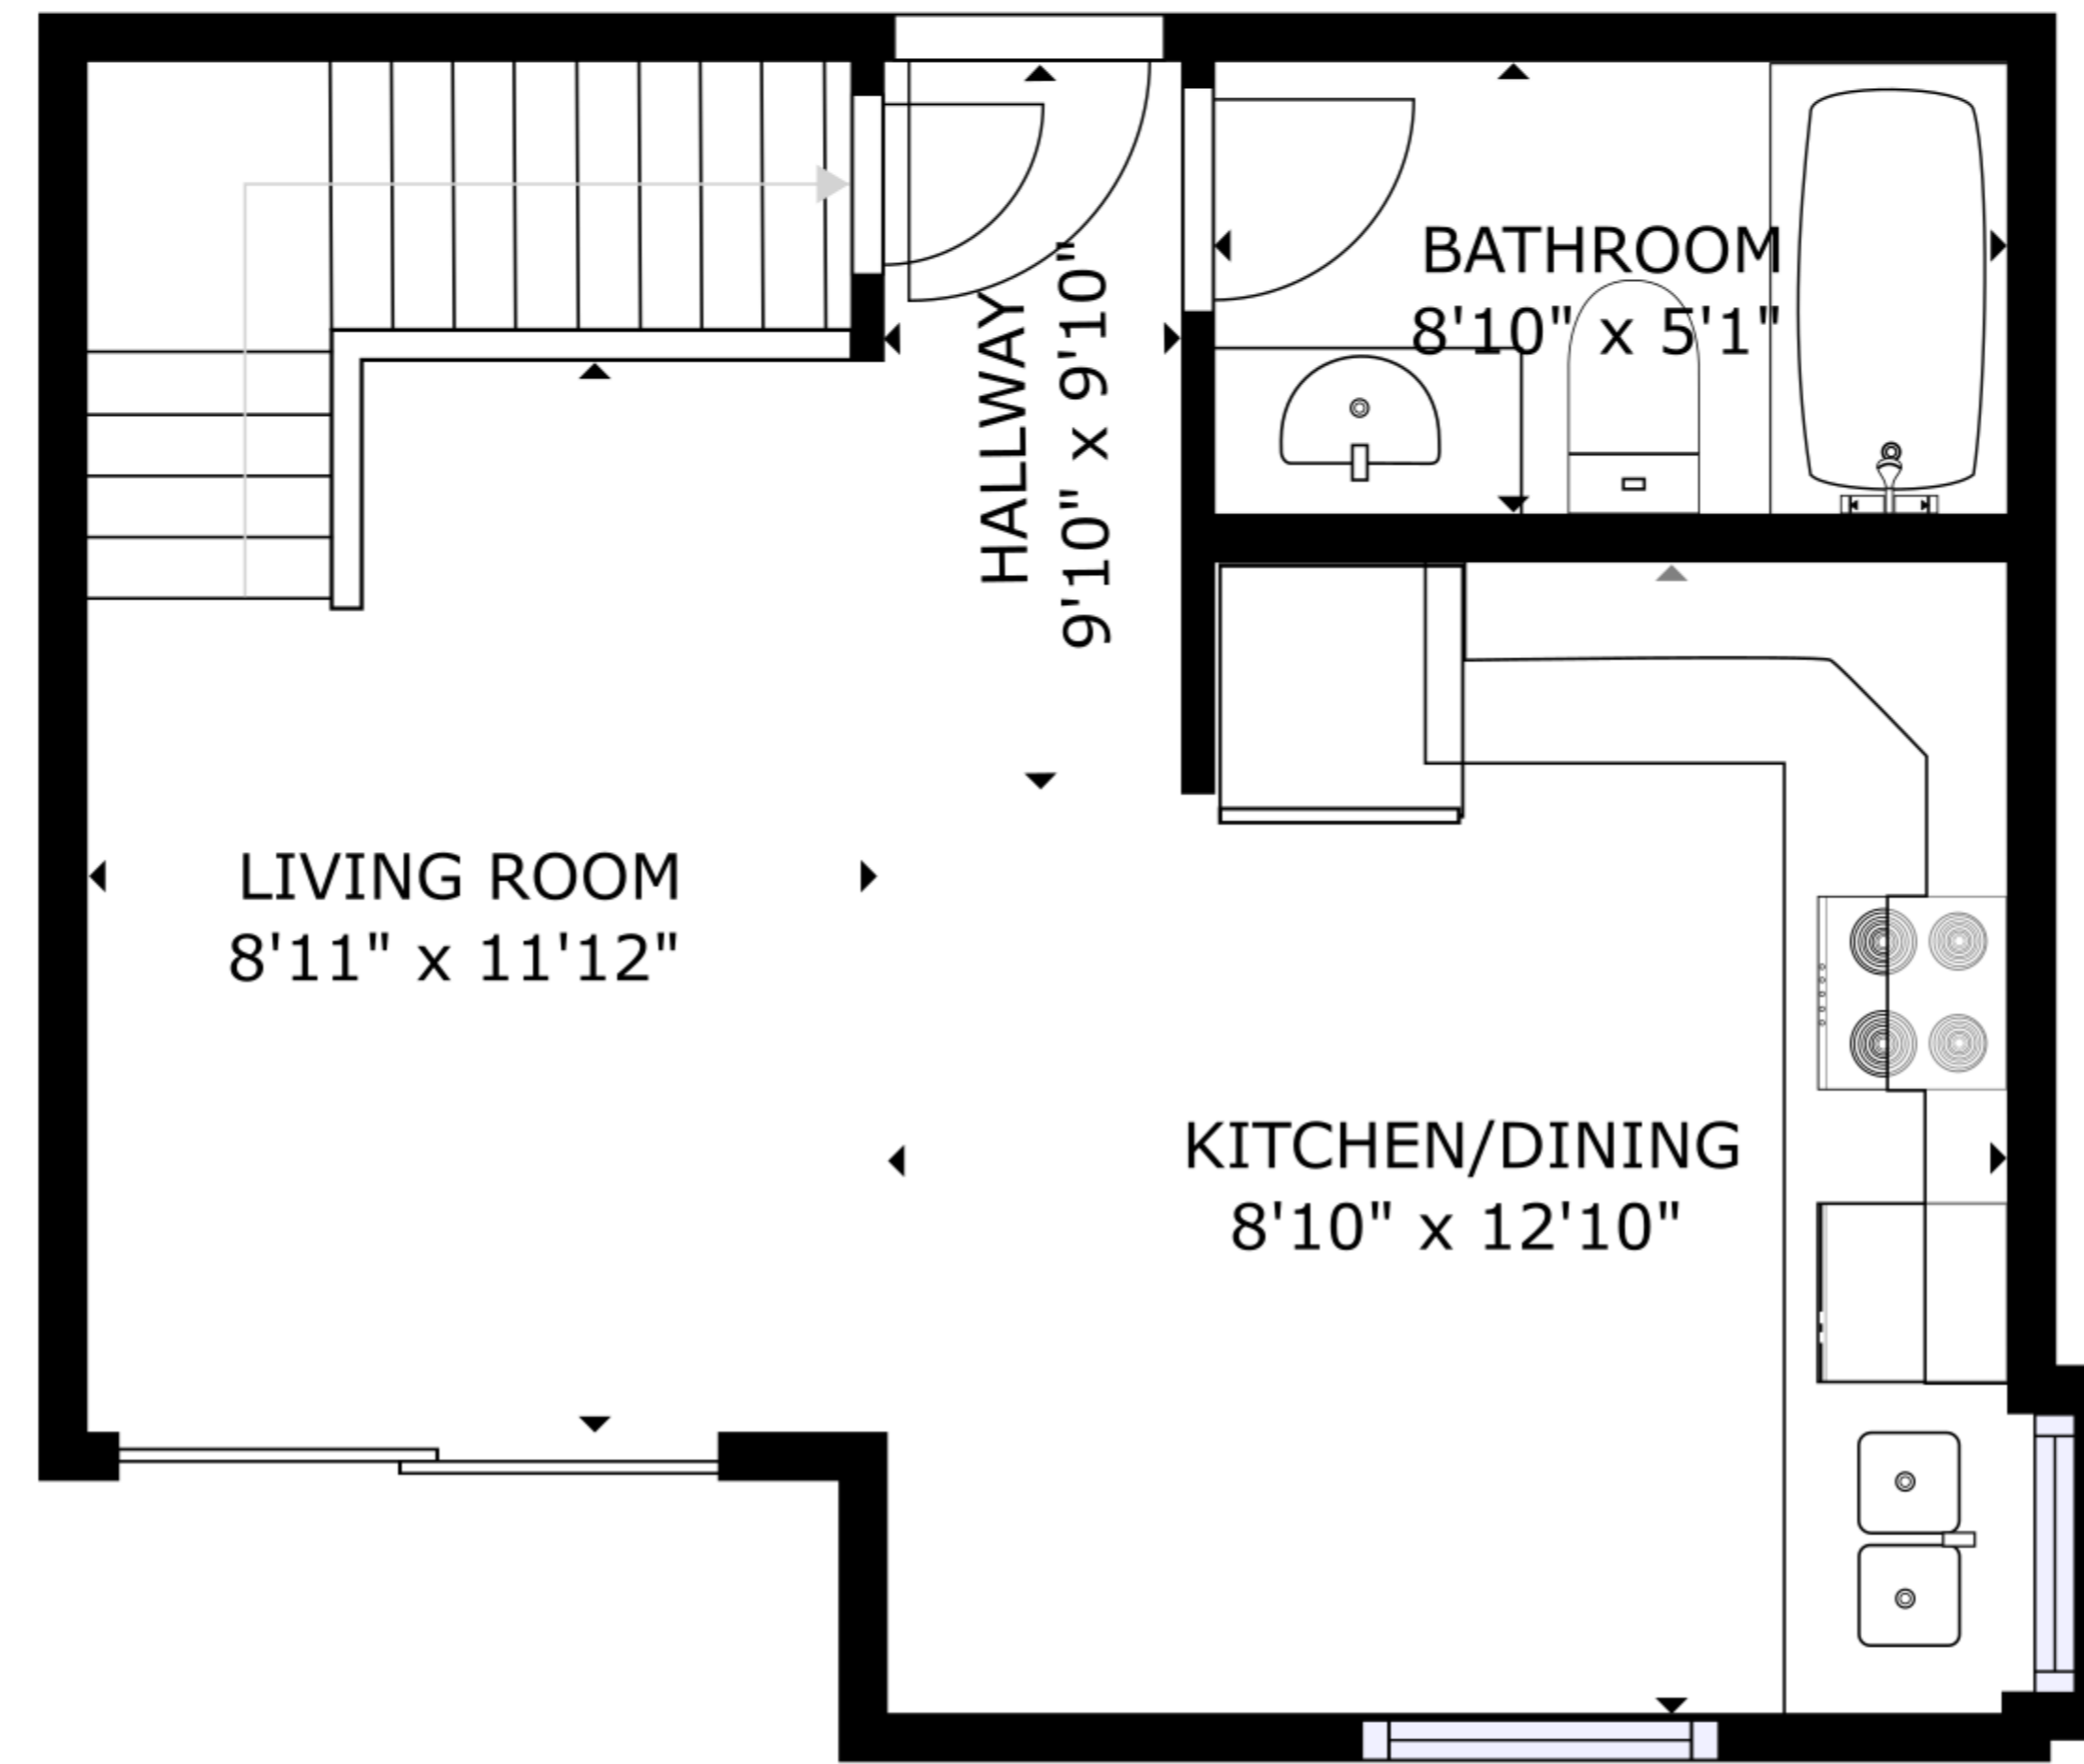

FLOOR 1

FLOOR 2

FLOOR 3

GROSS INTERNAL AREA
 FLOOR 1: 114 sq ft, FLOOR 2: 367 sq ft, FLOOR 3: 241 sq ft
 EXCLUDED AREA; GARAGE: 214 sq ft
 TOTAL: 722 sq ft
 SIZES AND DIMENSIONS ARE APPROXIMATE, ACTUAL MAY VARY.