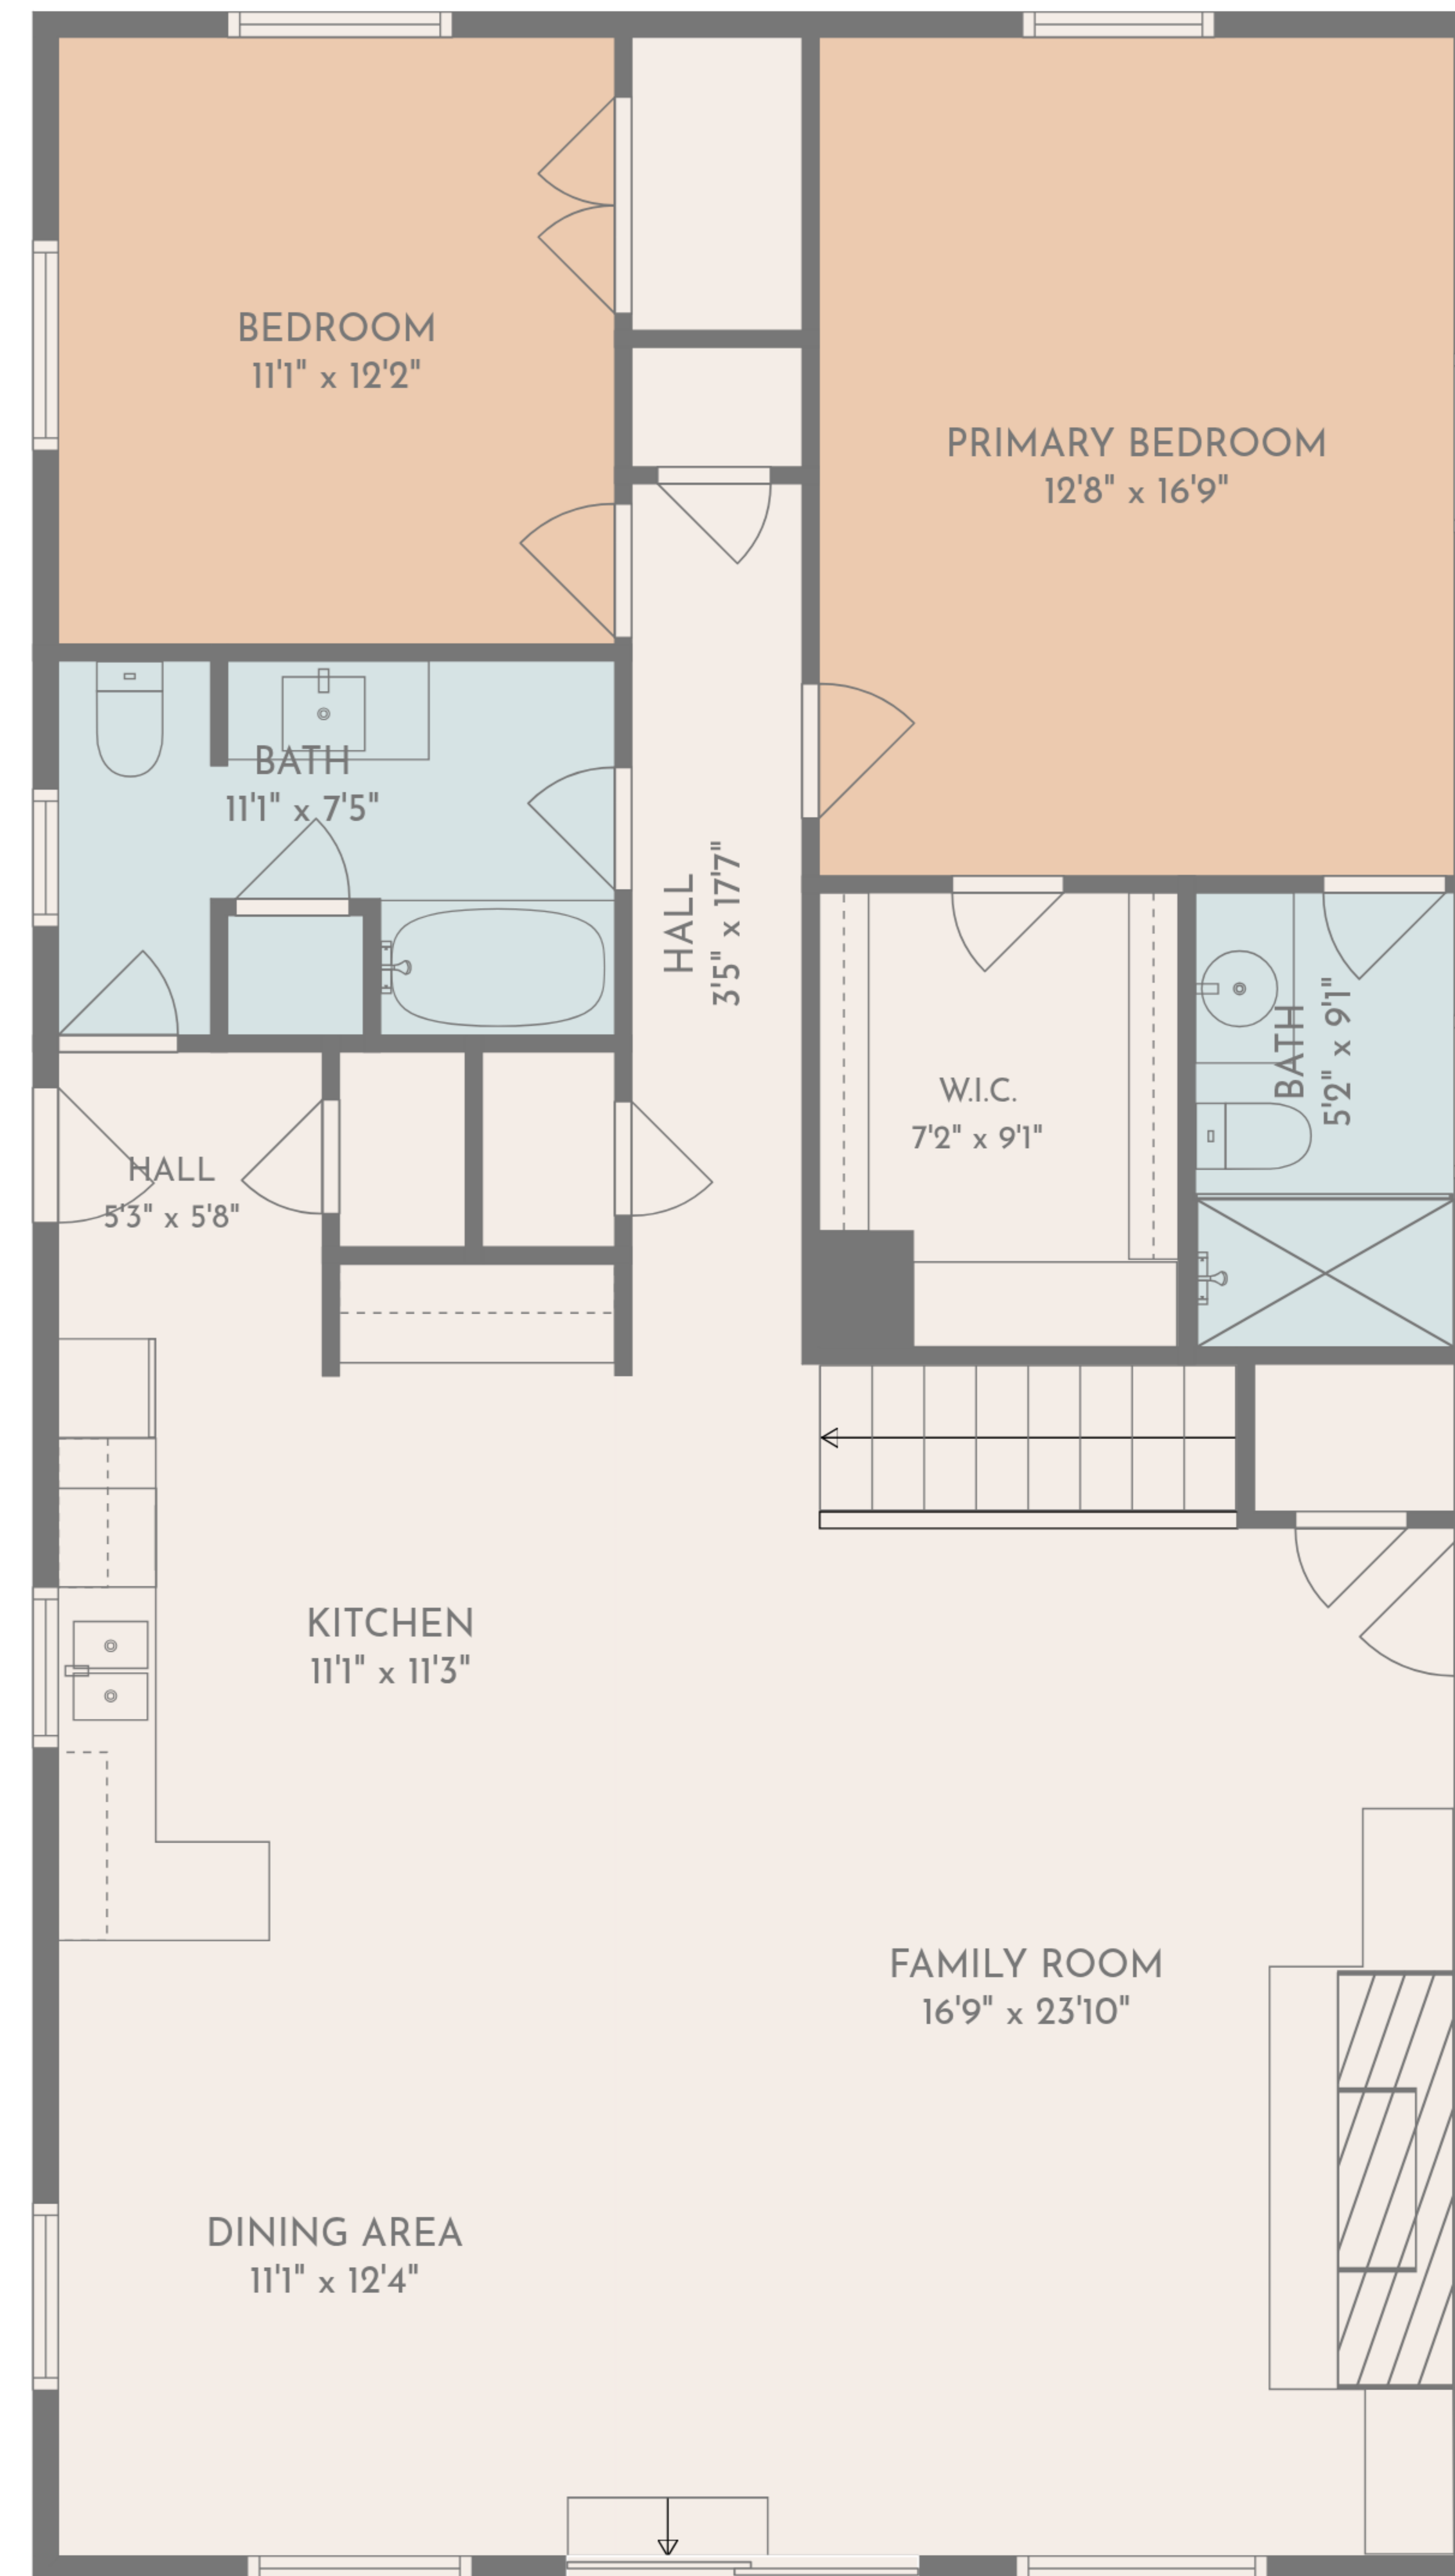

TOTAL: 2648 sq. ft

Basement: 1245 sq. ft, 1st floor: 1403 sq. ft

EXCLUDED AREAS: UTILITY: 158 sq. ft, WALLS: 158 sq. ft

TOTAL: 2648 sq. ft

Basement: 1245 sq. ft, 1st floor: 1403 sq. ft

EXCLUDED AREAS: UTILITY: 158 sq. ft, WALLS: 158 sq. ft

Basement

1st floor

TOTAL: 2648 sq. ft
 Basement: 1245 sq. ft, 1st floor: 1403 sq. ft
 EXCLUDED AREAS: UTILITY: 158 sq. ft, WALLS: 158 sq. ft