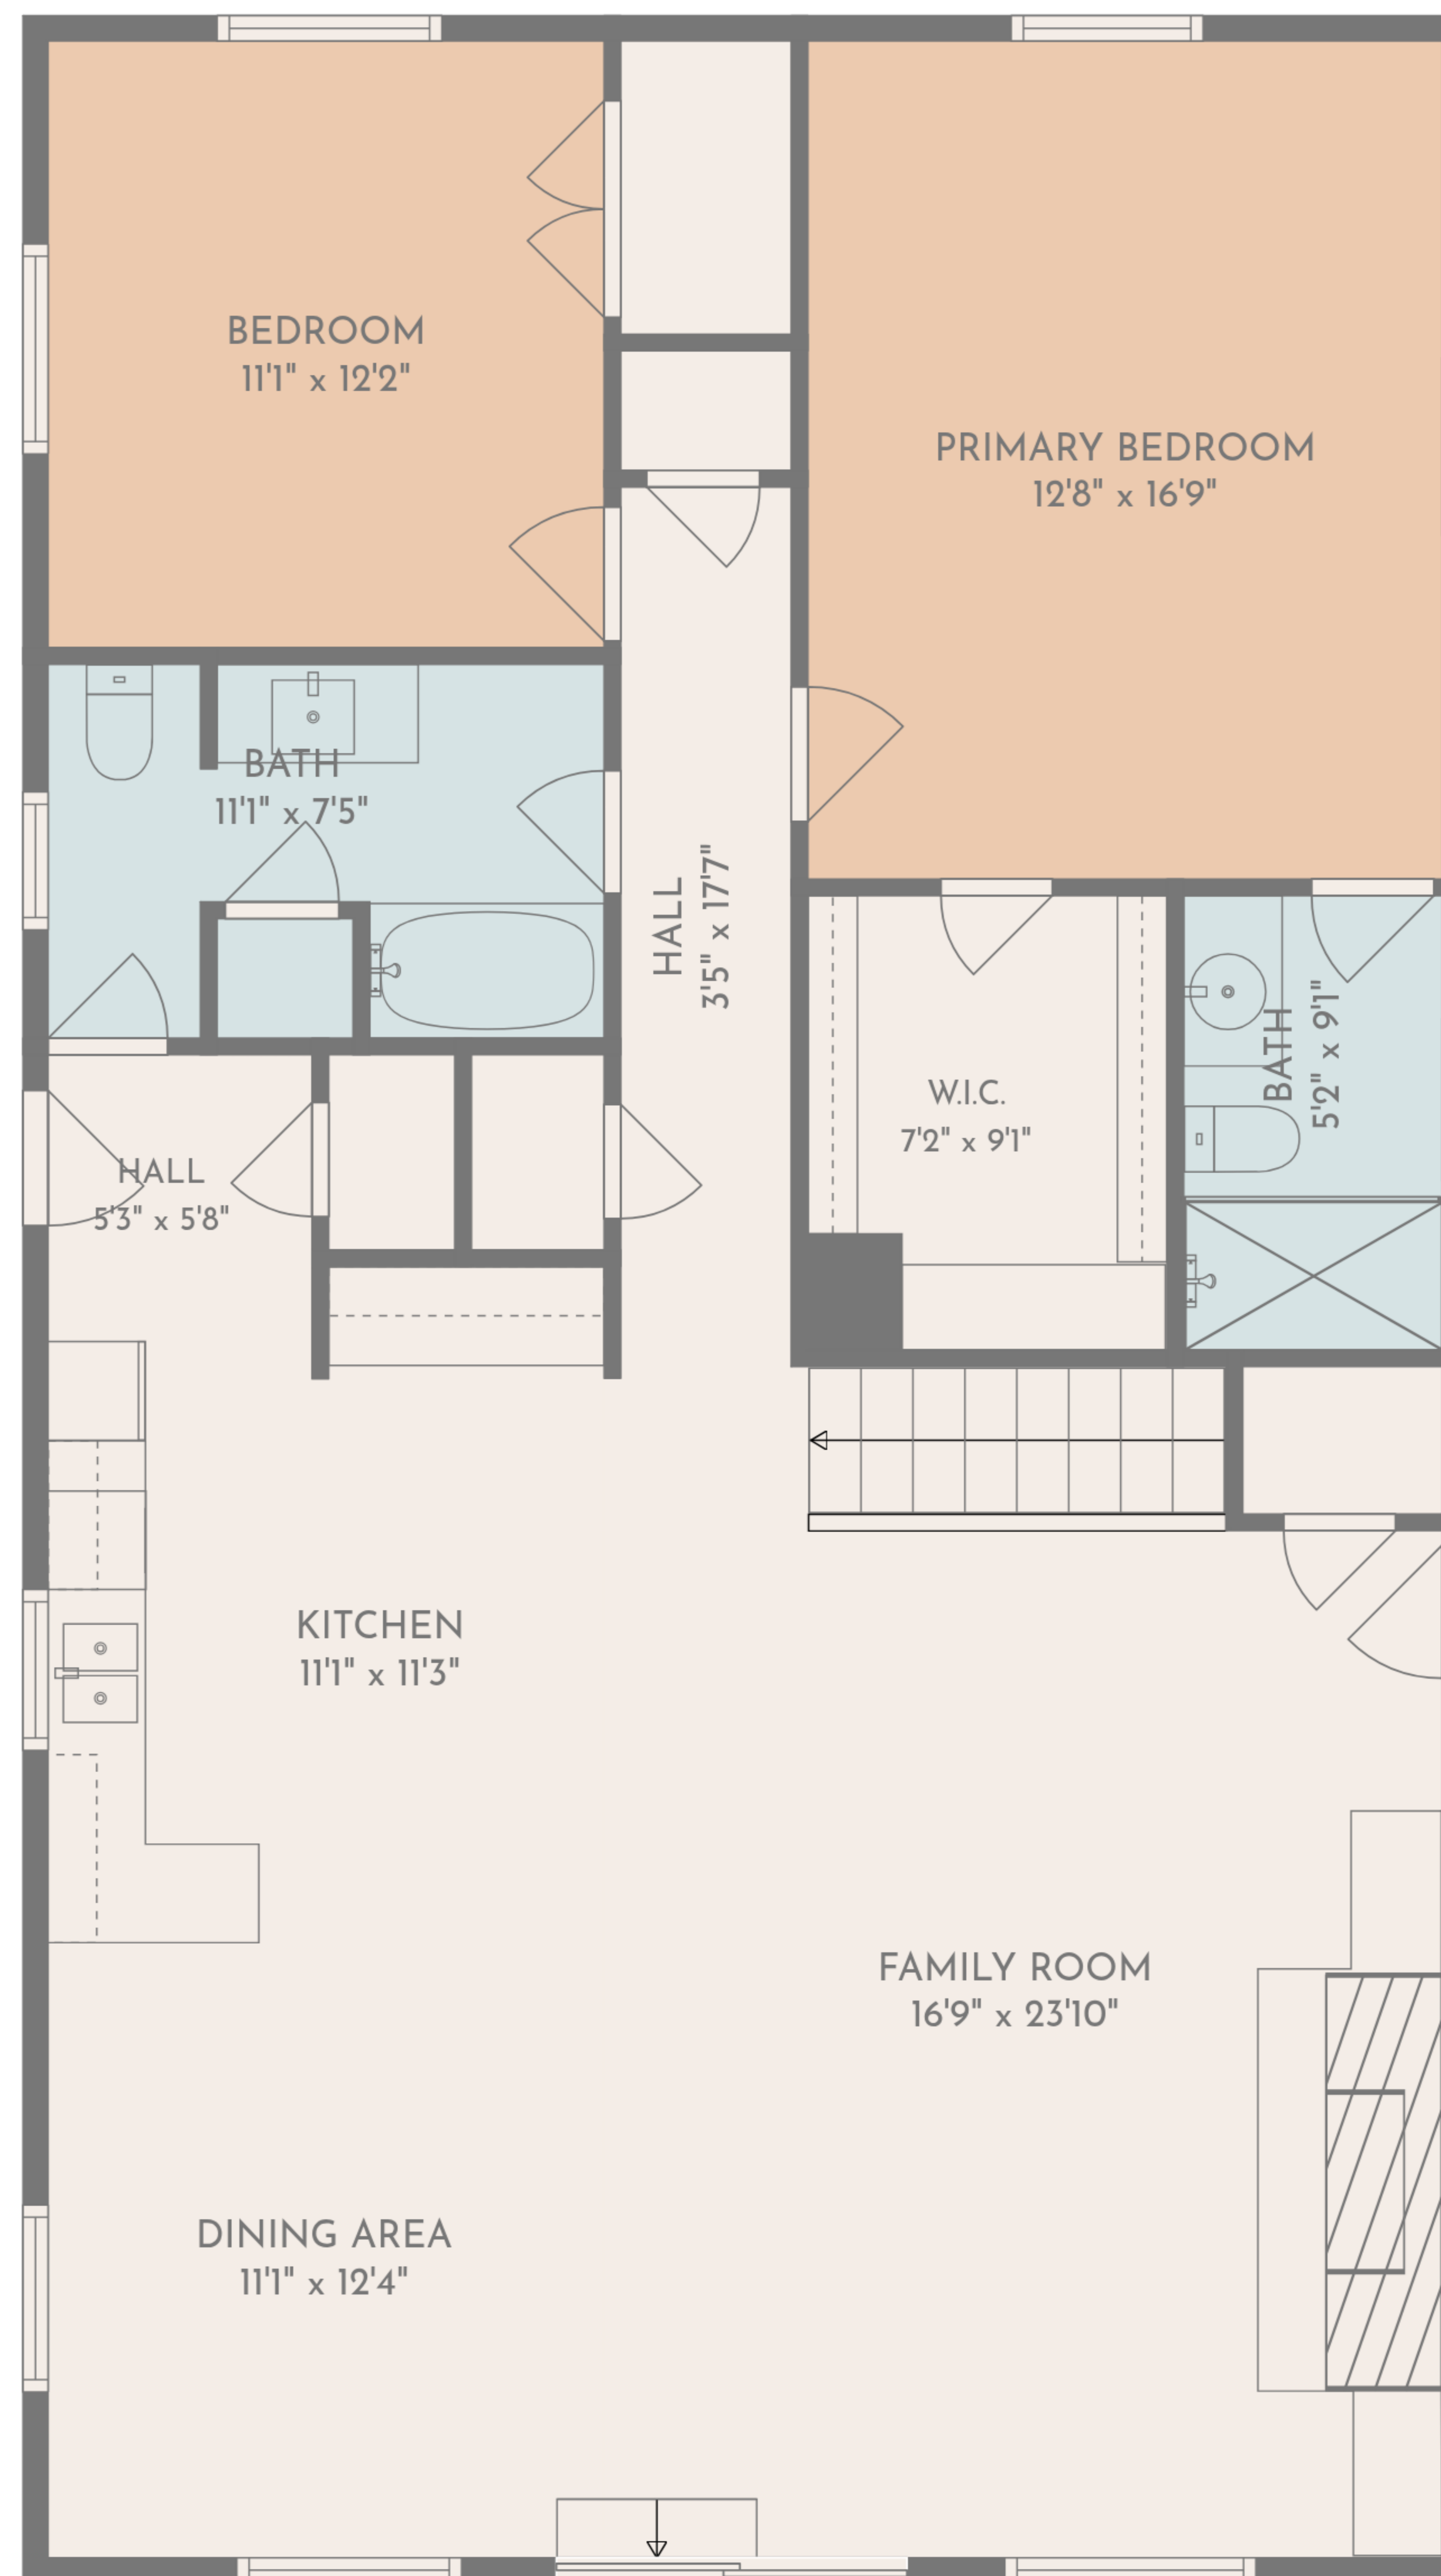

TOTAL: 2648 sq. ft

Basement: 1245 sq. ft, 1st floor: 1403 sq. ft

EXCLUDED AREAS: UTILITY: 158 sq. ft, WALLS: 158 sq. ft

TOTAL: 2648 sq. ft

Basement: 1245 sq. ft, 1st floor: 1403 sq. ft

EXCLUDED AREAS: UTILITY: 158 sq. ft, WALLS: 158 sq. ft

Basement

1st floor

TOTAL: 2648 sq. ft
 Basement: 1245 sq. ft, 1st floor: 1403 sq. ft
 EXCLUDED AREAS: UTILITY: 158 sq. ft, WALLS: 158 sq. ft