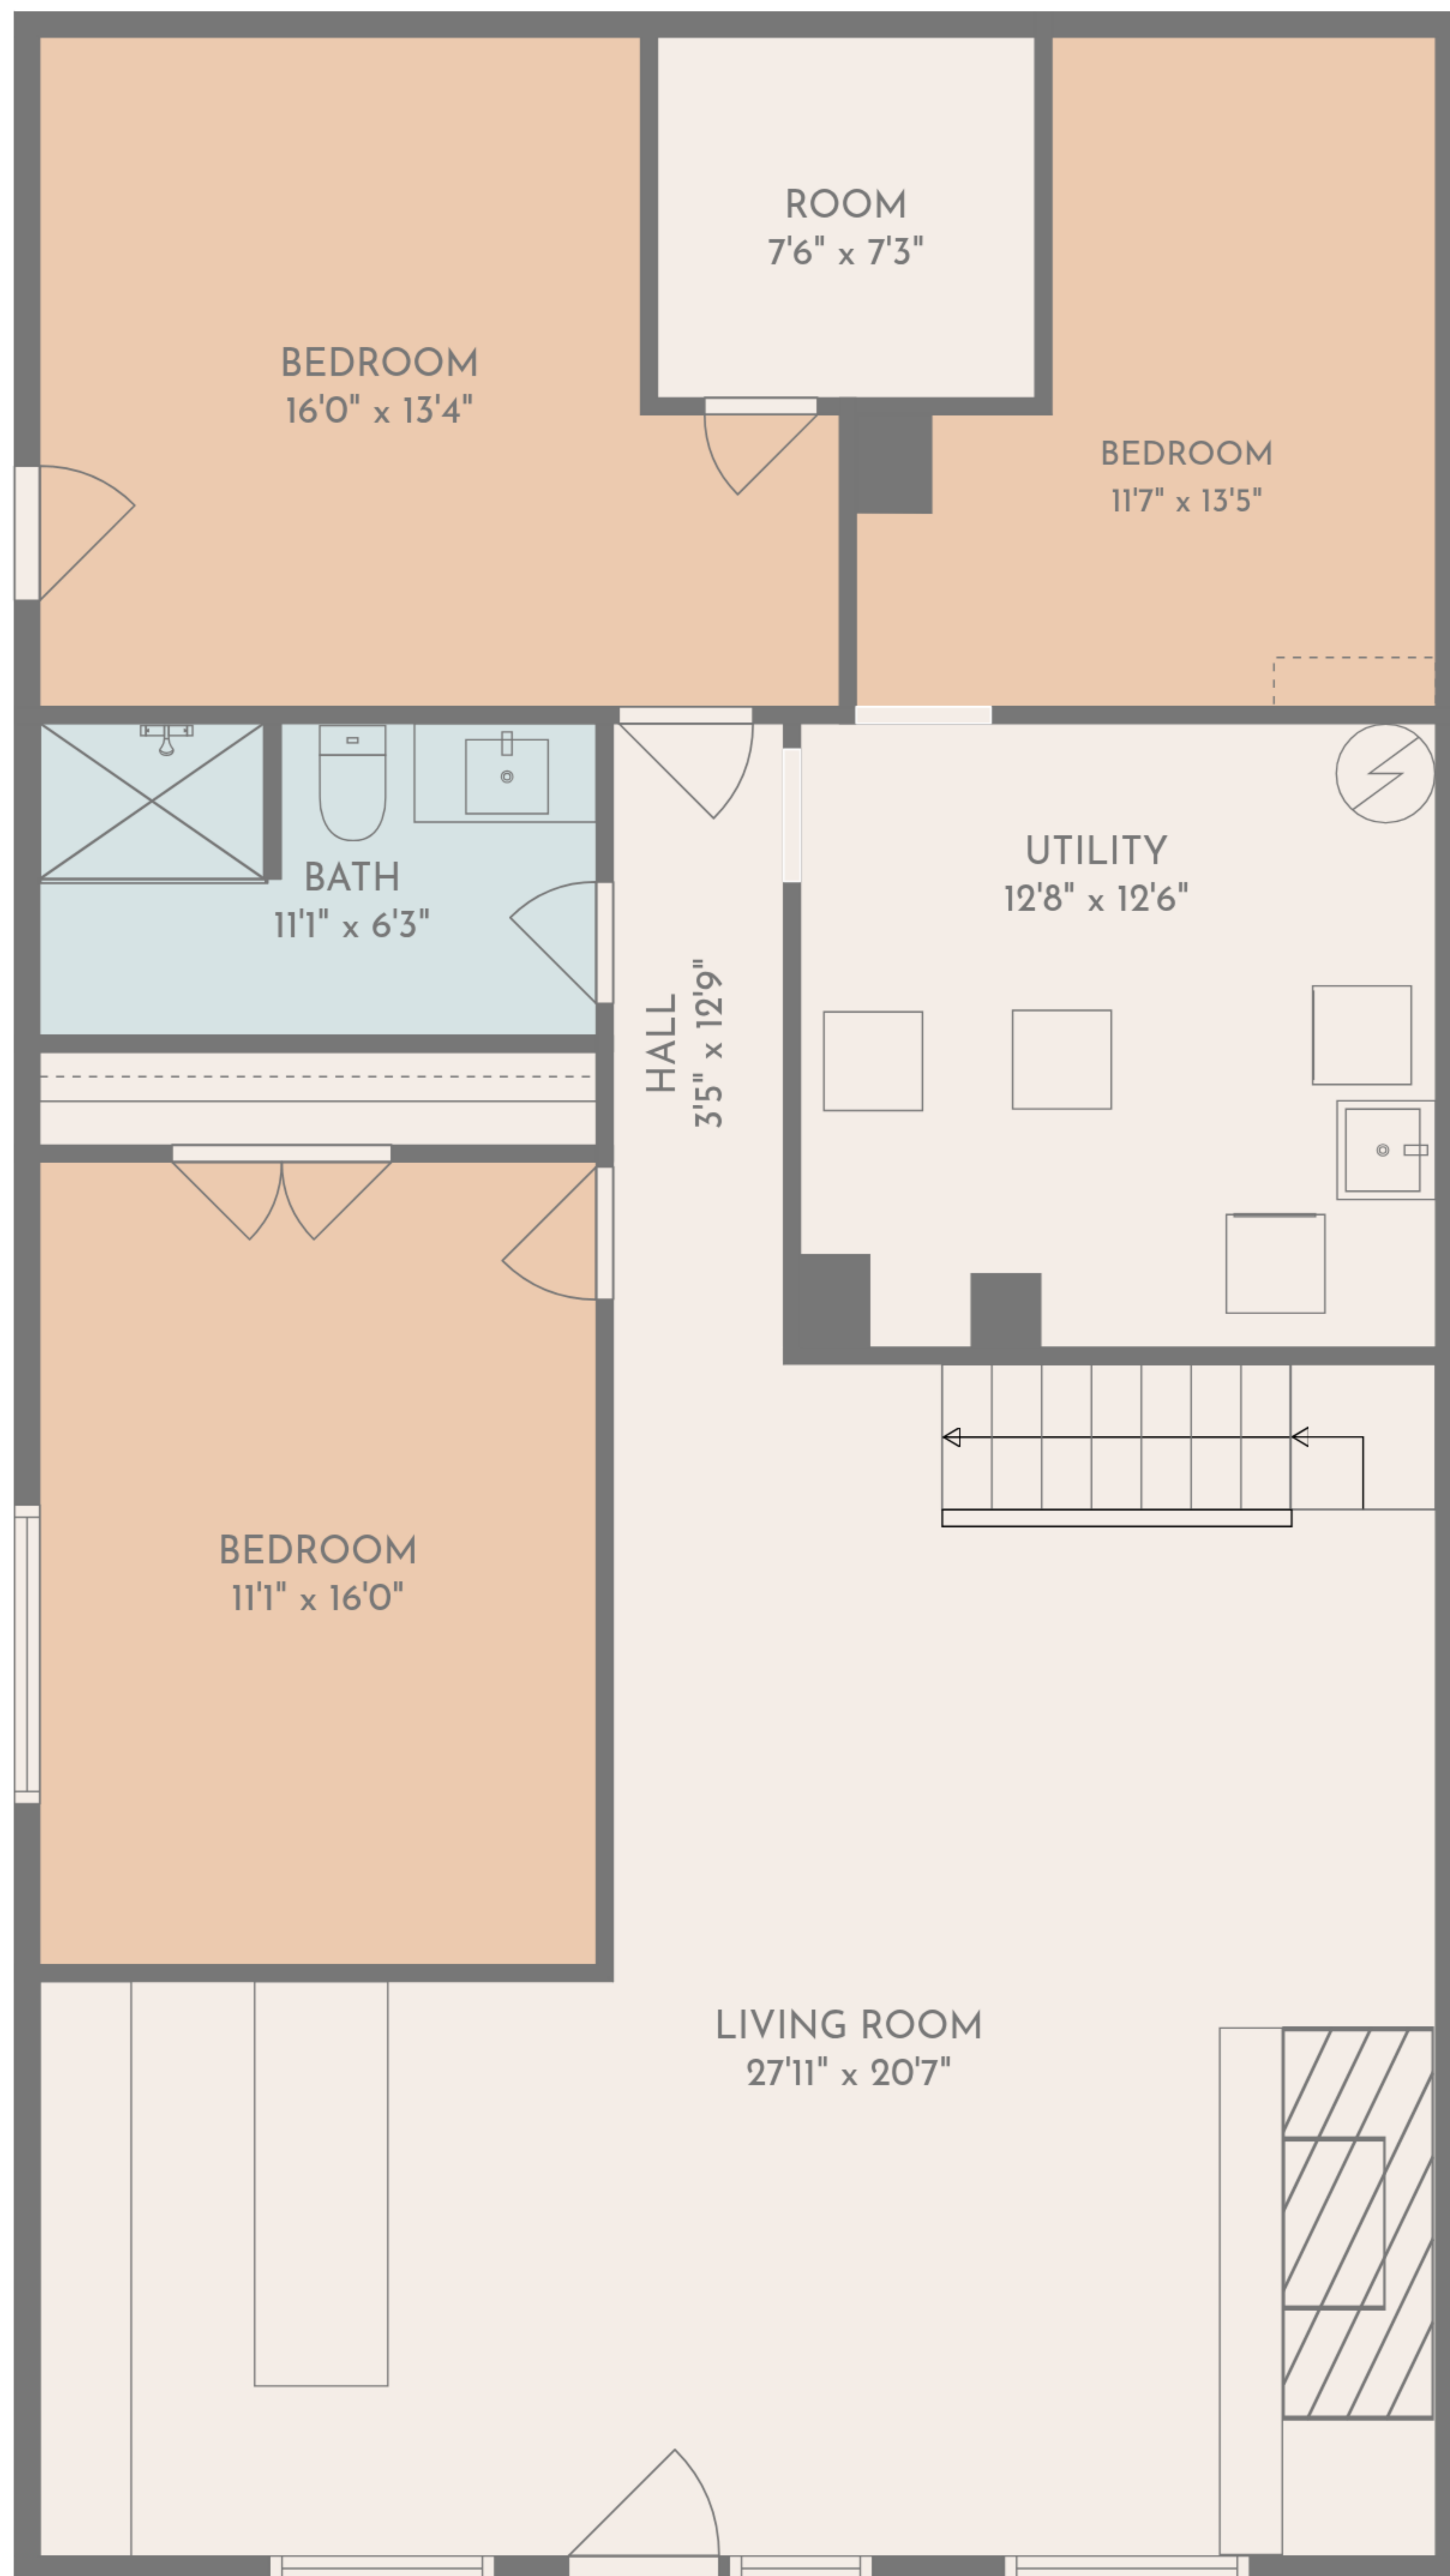

TOTAL: 2648 sq. ft

Basement: 1245 sq. ft, 1st floor: 1403 sq. ft

EXCLUDED AREAS: UTILITY: 158 sq. ft, WALLS: 158 sq. ft

TOTAL: 2648 sq. ft

Basement: 1245 sq. ft, 1st floor: 1403 sq. ft

EXCLUDED AREAS: UTILITY: 158 sq. ft, WALLS: 158 sq. ft

Basement

1st floor

TOTAL: 2648 sq. ft
 Basement: 1245 sq. ft, 1st floor: 1403 sq. ft
 EXCLUDED AREAS: UTILITY: 158 sq. ft, WALLS: 158 sq. ft