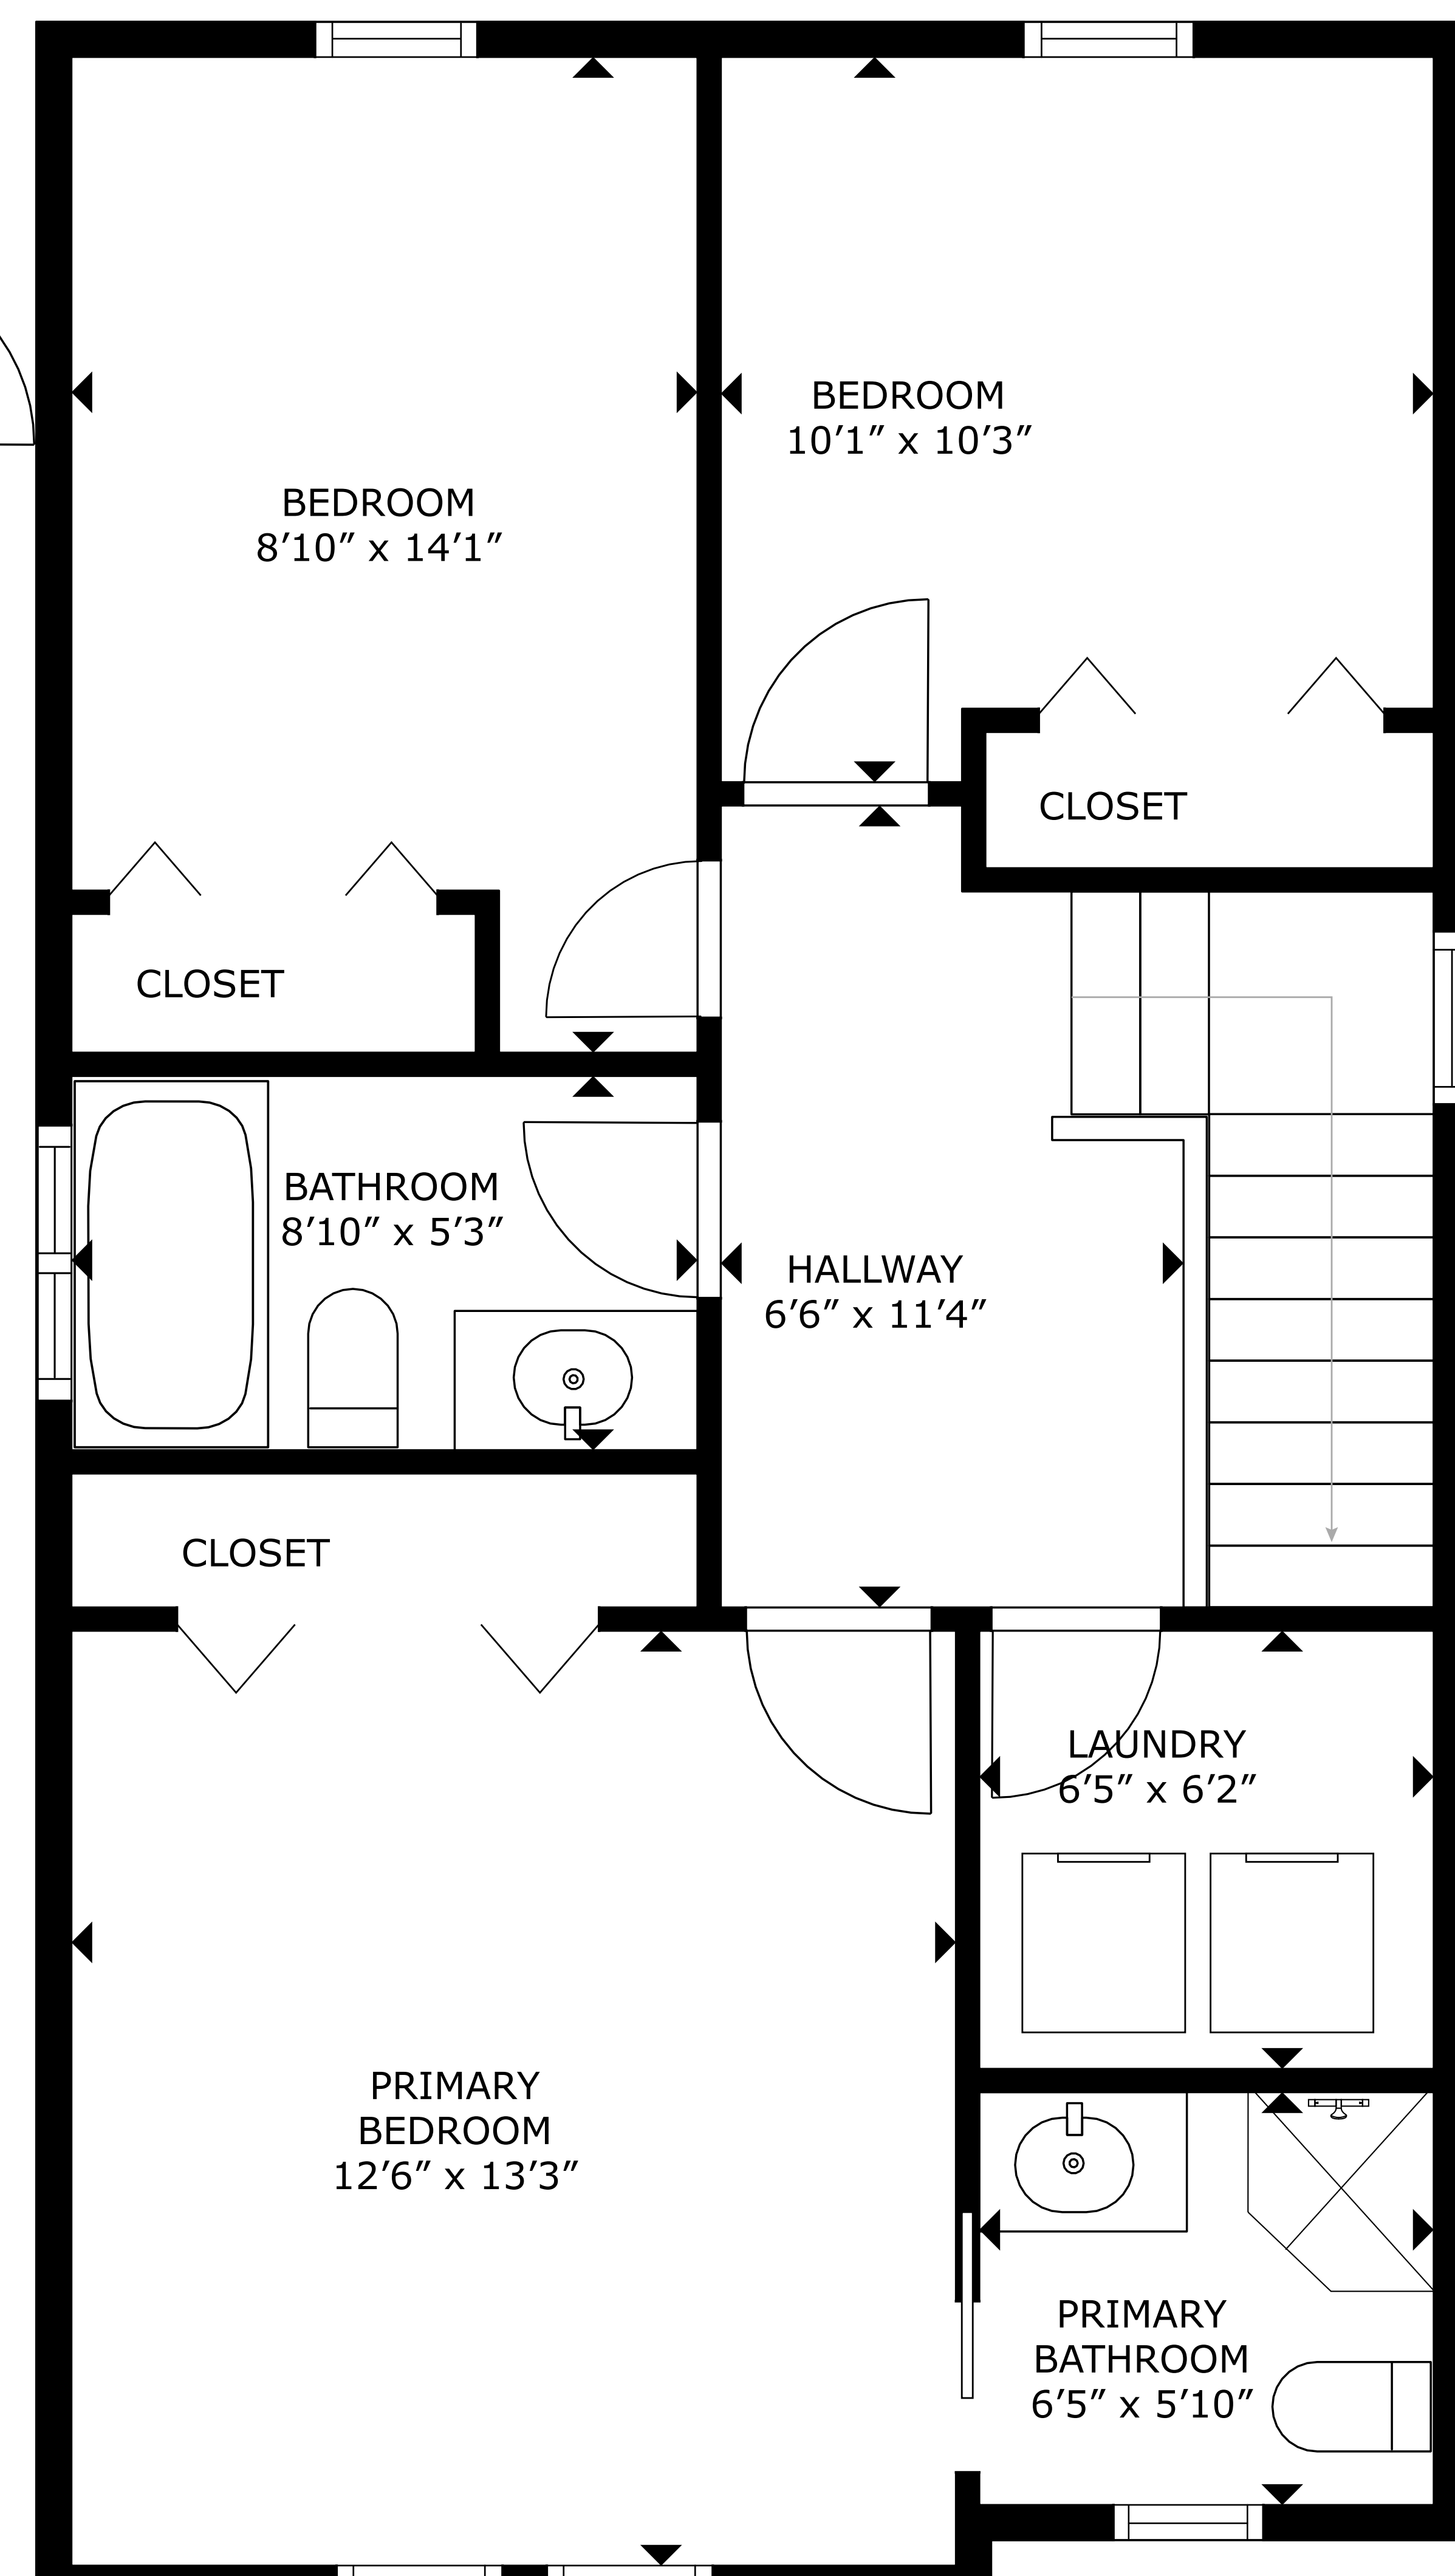

FLOOR 1

FLOOR 2

FLOOR 3

GROSS INTERNAL AREA
 FLOOR :1 675 sq. ft, FLOOR 2: 685 sq. ft,
 FLOOR 3: 682 sq. ft, TOTAL: 2,024 sq. ft
 SIZES AND DIMENSIONS ARE APPROXIMATE, ACTUAL MAY VARY.