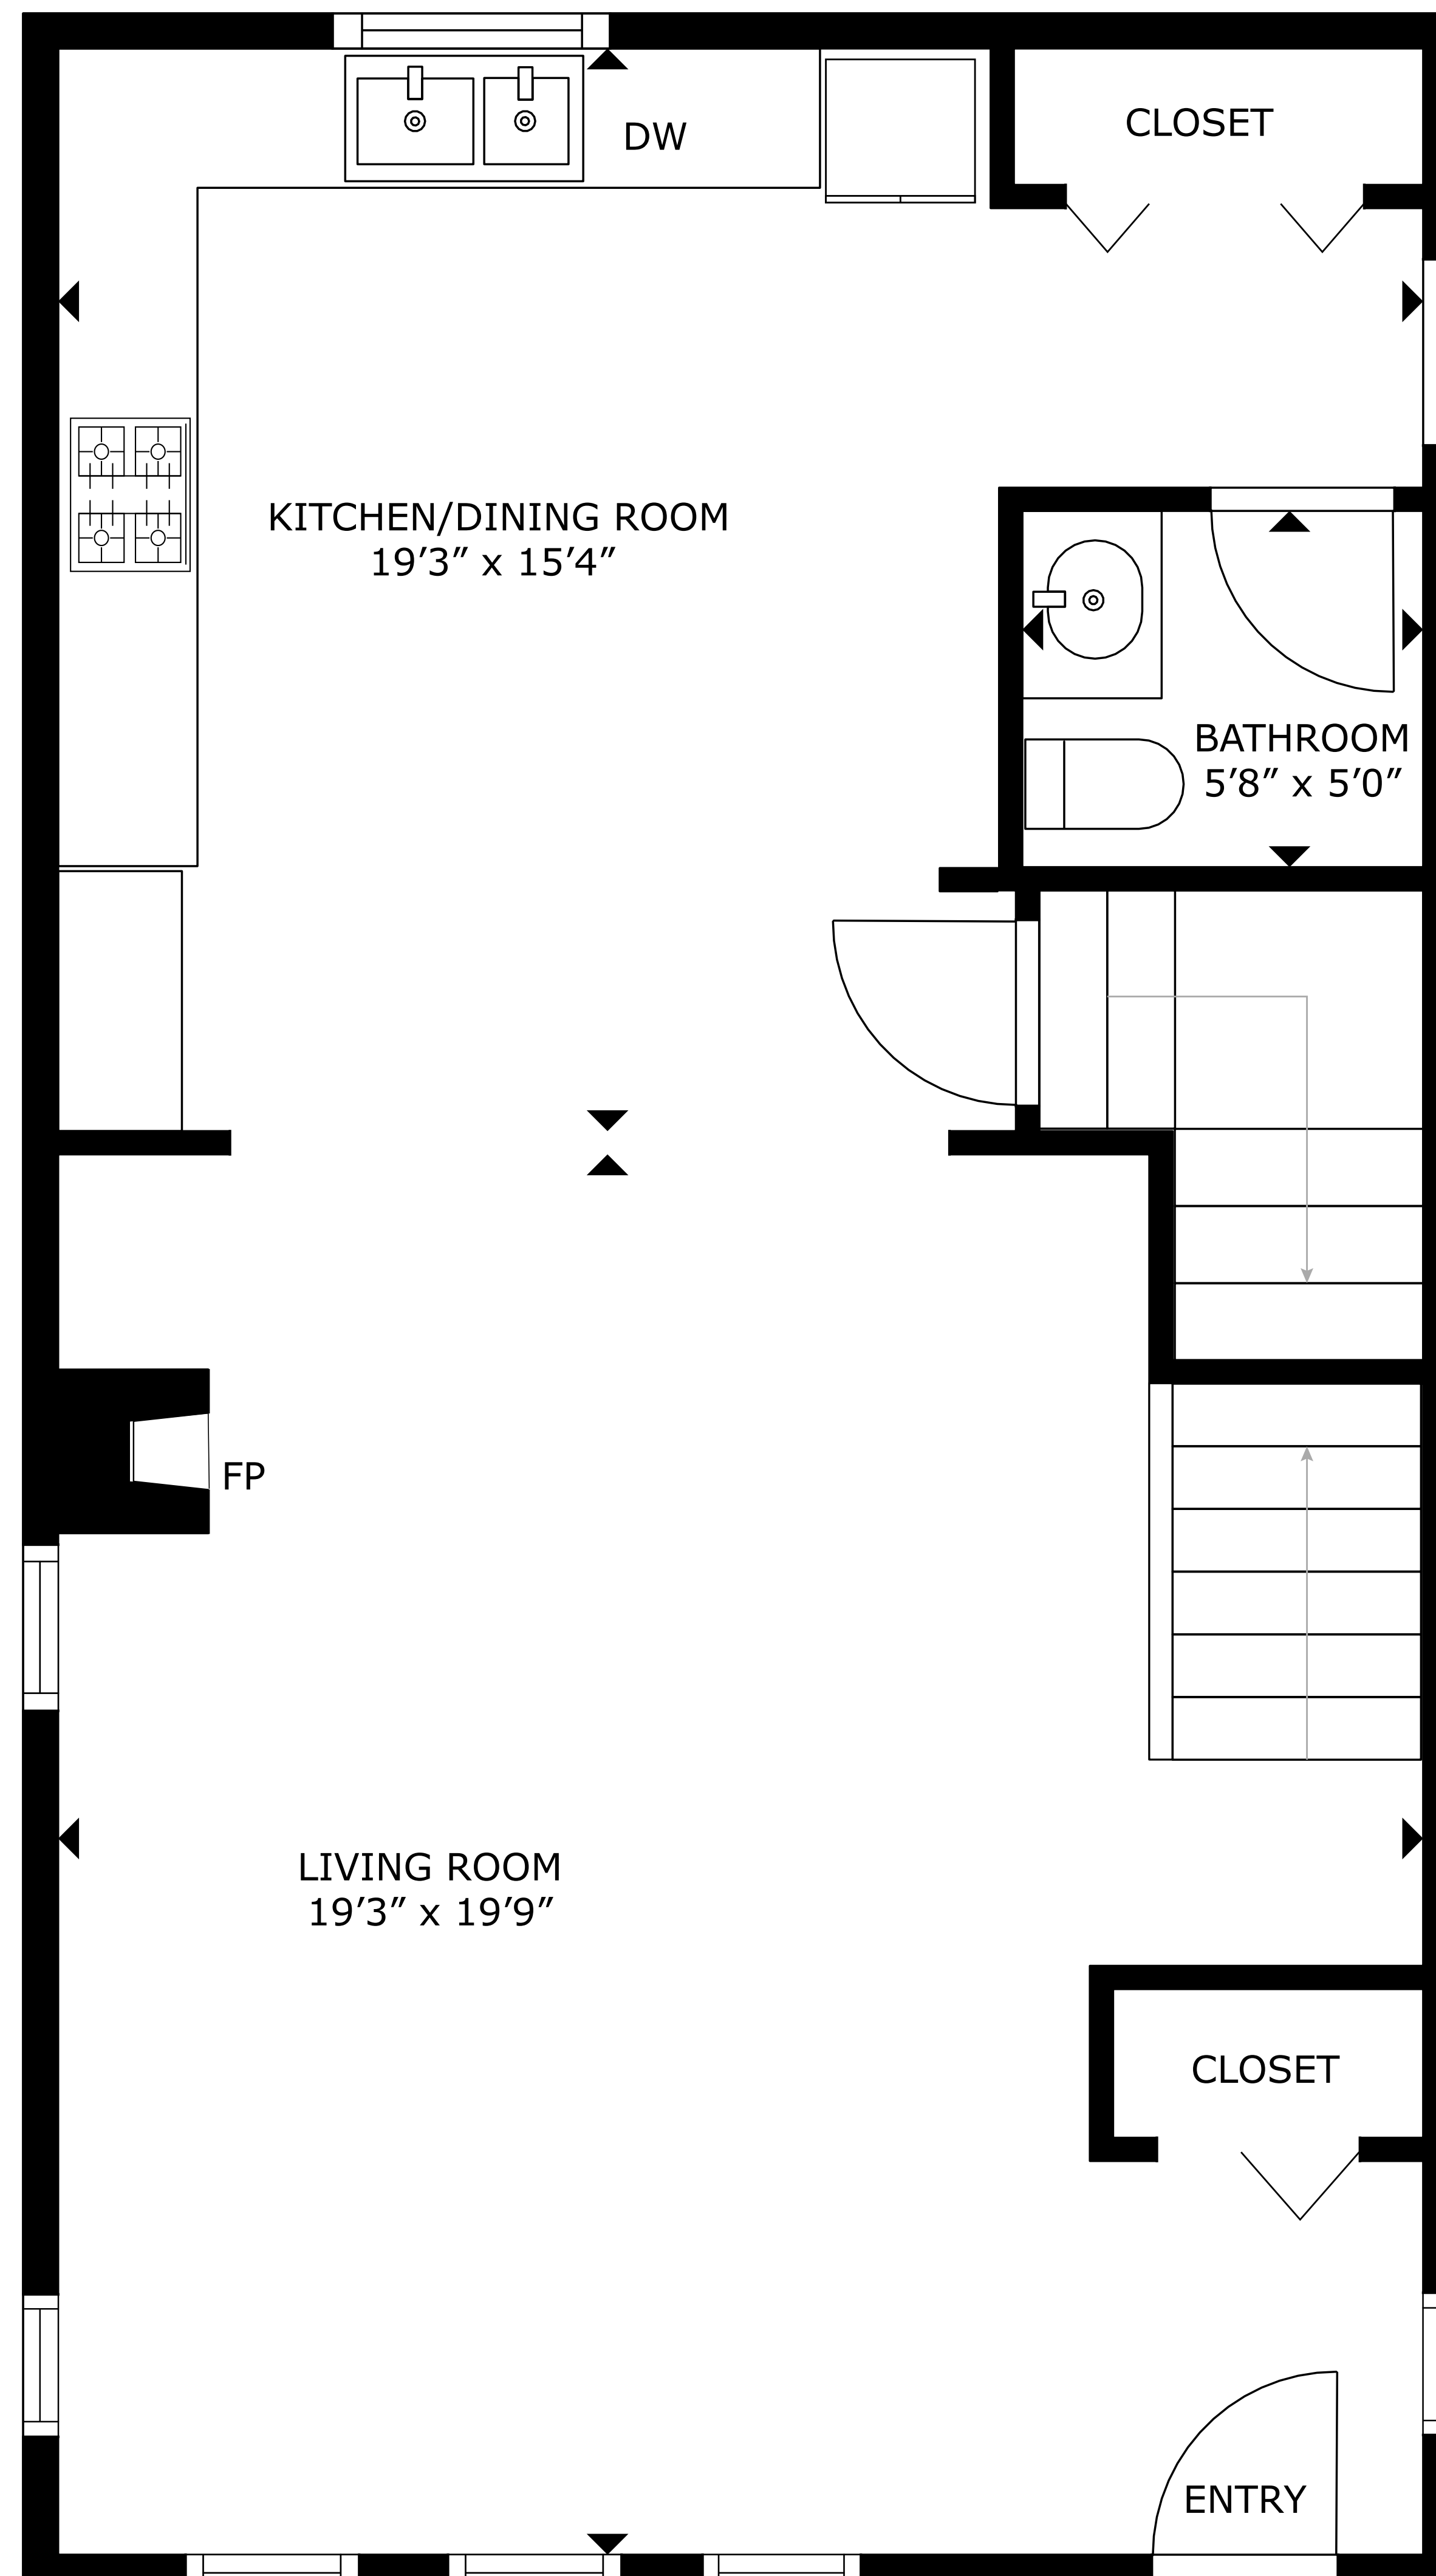

FLOOR 1

FLOOR 2

FLOOR 3

GROSS INTERNAL AREA
 FLOOR :1 675 sq. ft, FLOOR 2: 685 sq. ft,
 FLOOR 3: 682 sq. ft, TOTAL: 2,024 sq. ft
 SIZES AND DIMENSIONS ARE APPROXIMATE, ACTUAL MAY VARY.