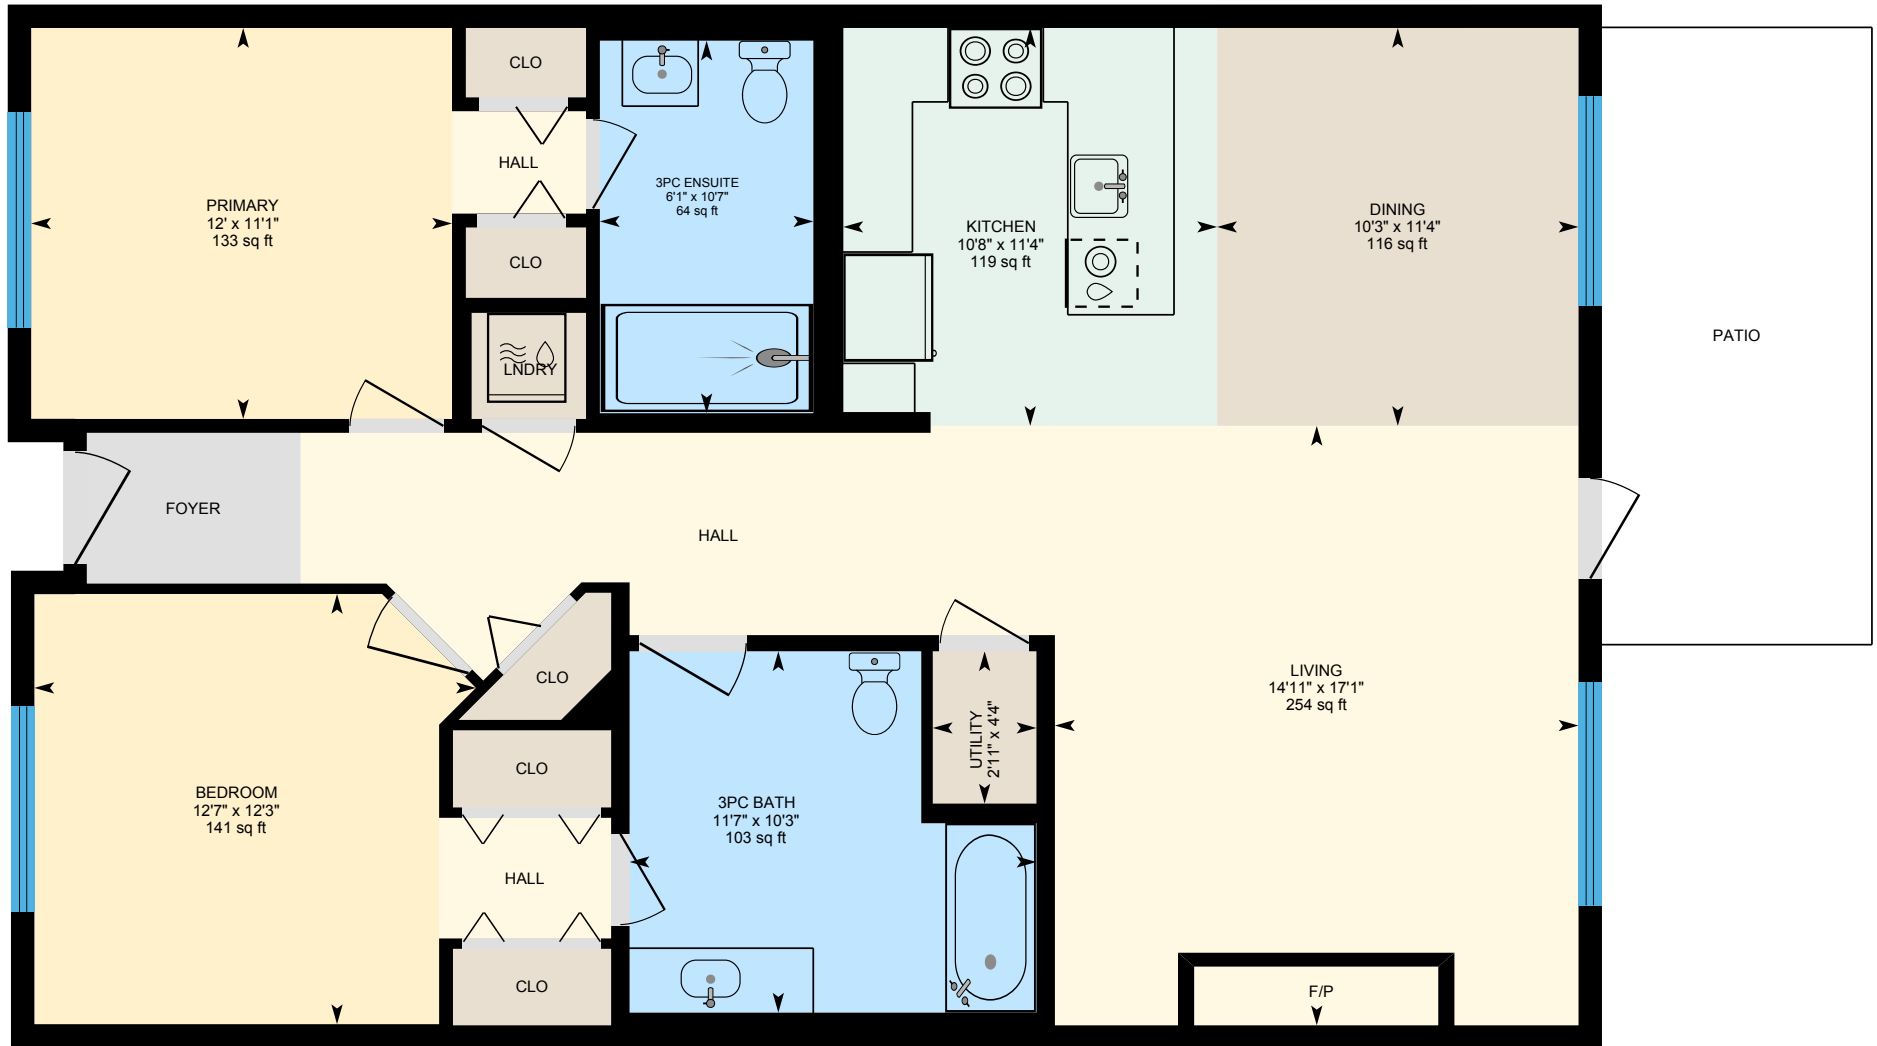

814 A-800 Bighorn Blvd, Radium Hot Springs, BC

Main Floor Exterior Area 1331.59 sq ft
Interior Area 1231.45 sq ft

PREPARED: 2022/07/23

White regions are excluded from total floor area in iGUIDE floor plans. All room dimensions and floor areas must be considered approximate and are subject to independent verification.