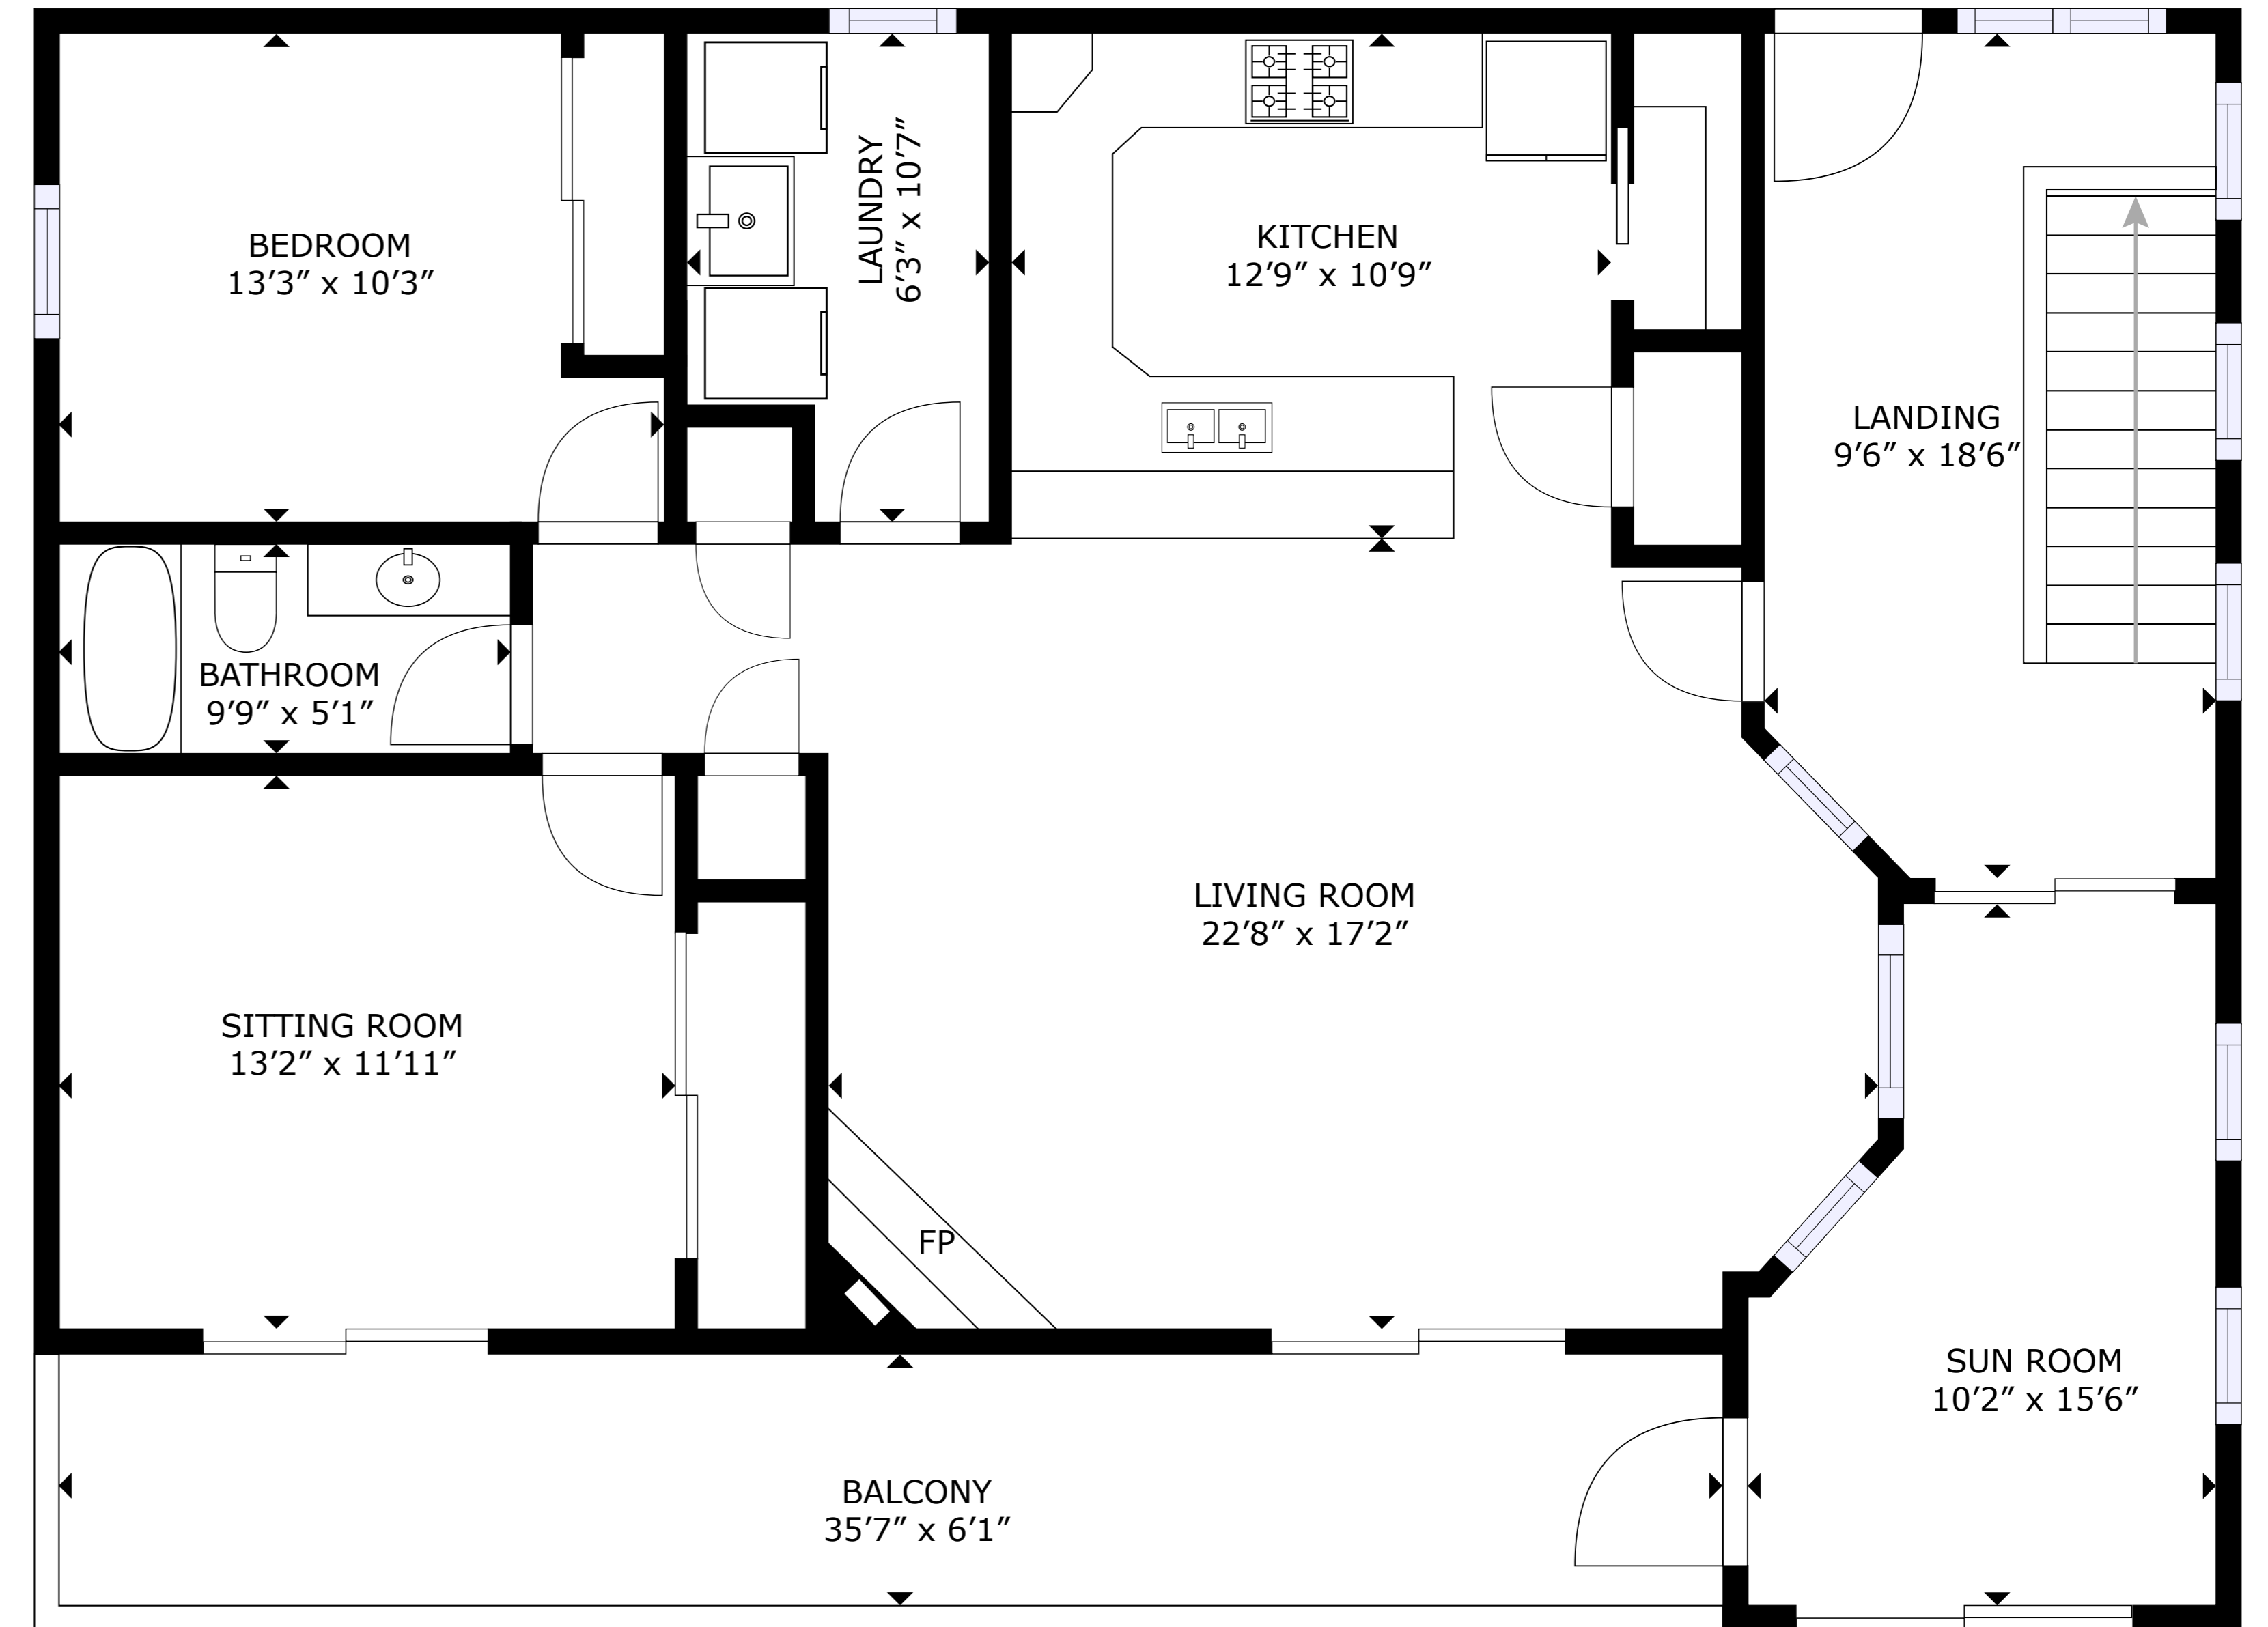

FLOOR 1

FLOOR 2

GROSS INTERNAL AREA  
 FLOOR 1: 1,135 sq. ft, FLOOR 2: 1,379 sq. ft  
 EXCLUDED AREAS: ALFRESCO: 709 sq. ft, BALCONY: 200 sq. ft  
 TOTAL: 2,514 sq. ft  
 SIZES AND DIMENSIONS ARE APPROXIMATE, ACTUAL MAY VARY.