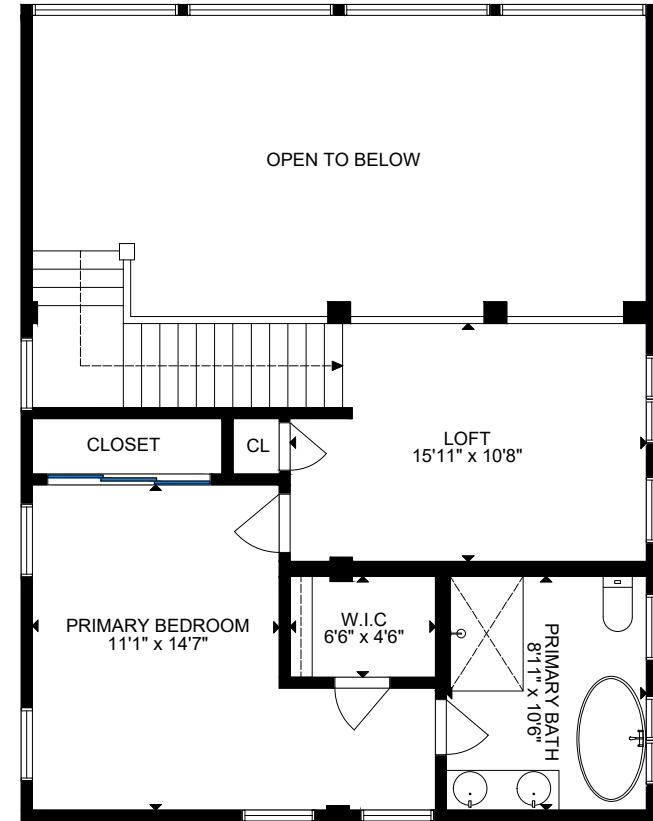

FLOOR 1

FLOOR 2

FLOOR 3

GROSS INTERNAL AREA  
 FLOOR 1: 979 SQ FT, FLOOR 2: 1044 SQ FT, FLOOR 3: 645 SQ FT  
 TOTAL: 2668 SQ FT  
 SIZE AND DIMENSIONS ARE APPROXIMATE, ACTUAL MAY VARY