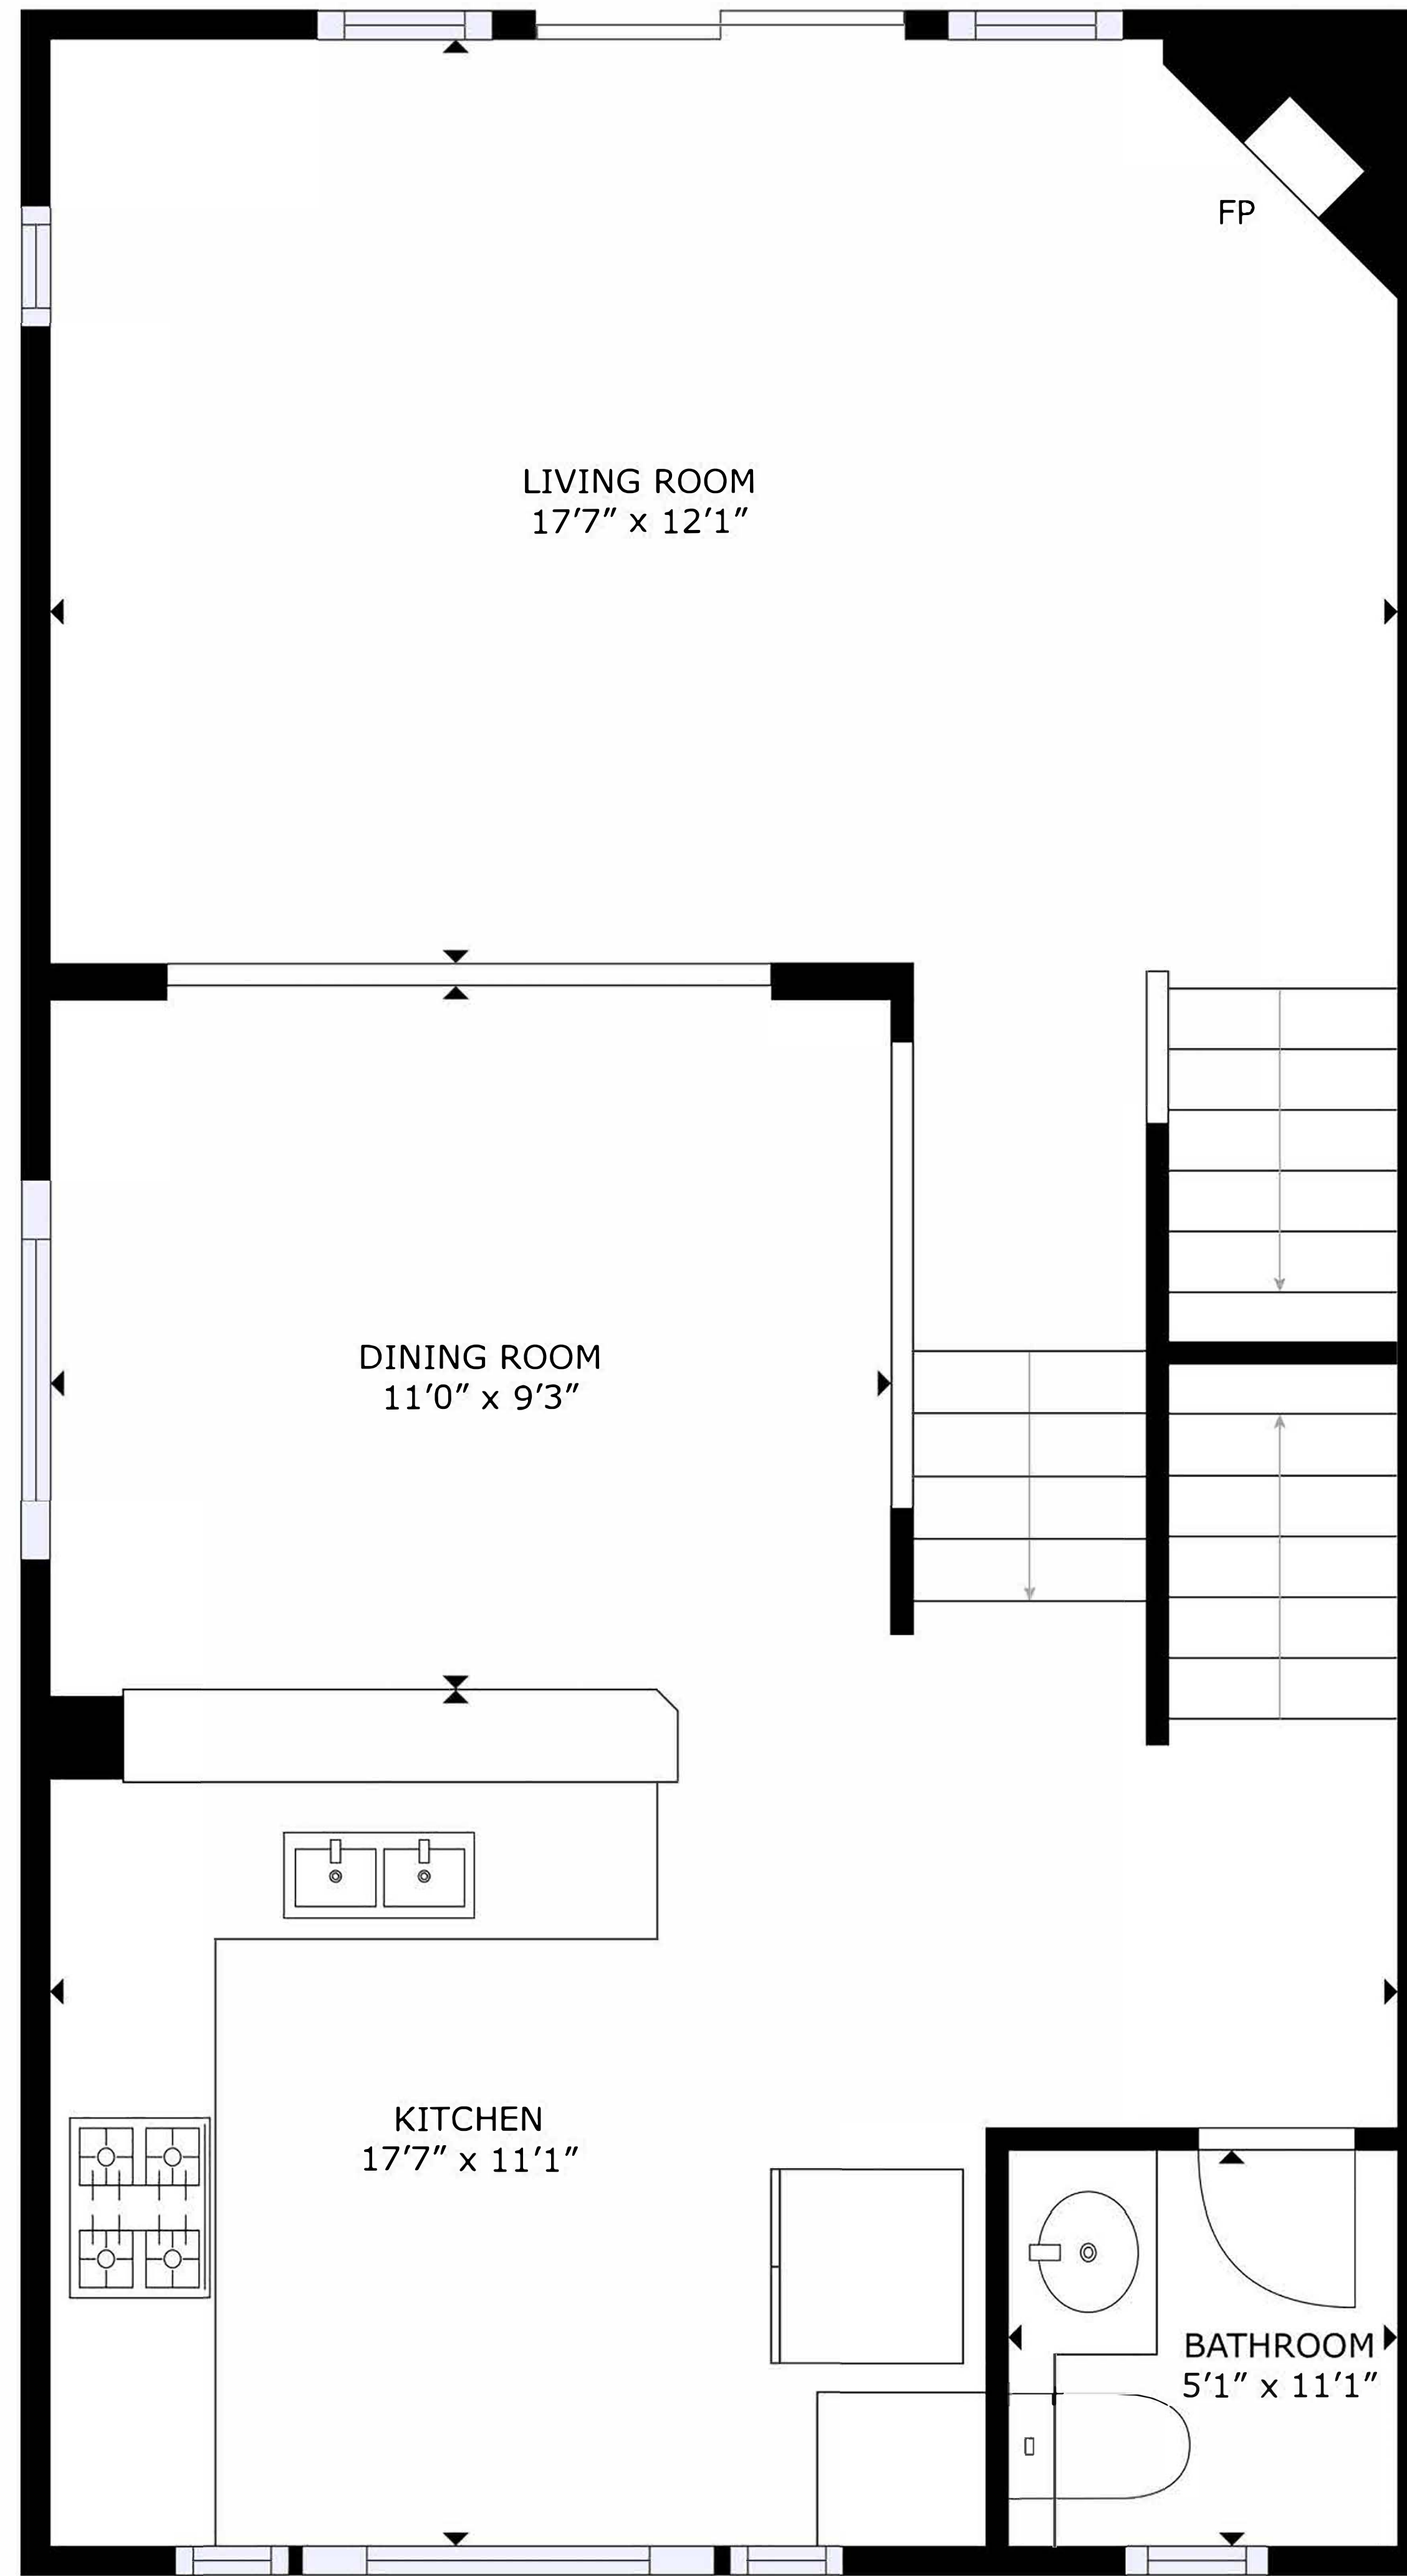

FLOOR 1

FLOOR 2

FLOOR 3

GROSS INTERNAL AREA
 FLOOR 1: 357 sq. ft, FLOOR 2: 583 sq. ft
 FLOOR 3: 561 sq. ft, TOTAL: 1,501 sq. ft
 EXCLUDED AREA: GARAGE: 251 sq. ft
 SIZES AND DIMENSIONS ARE APPROXIMATE, ACTUAL MAY VARY.