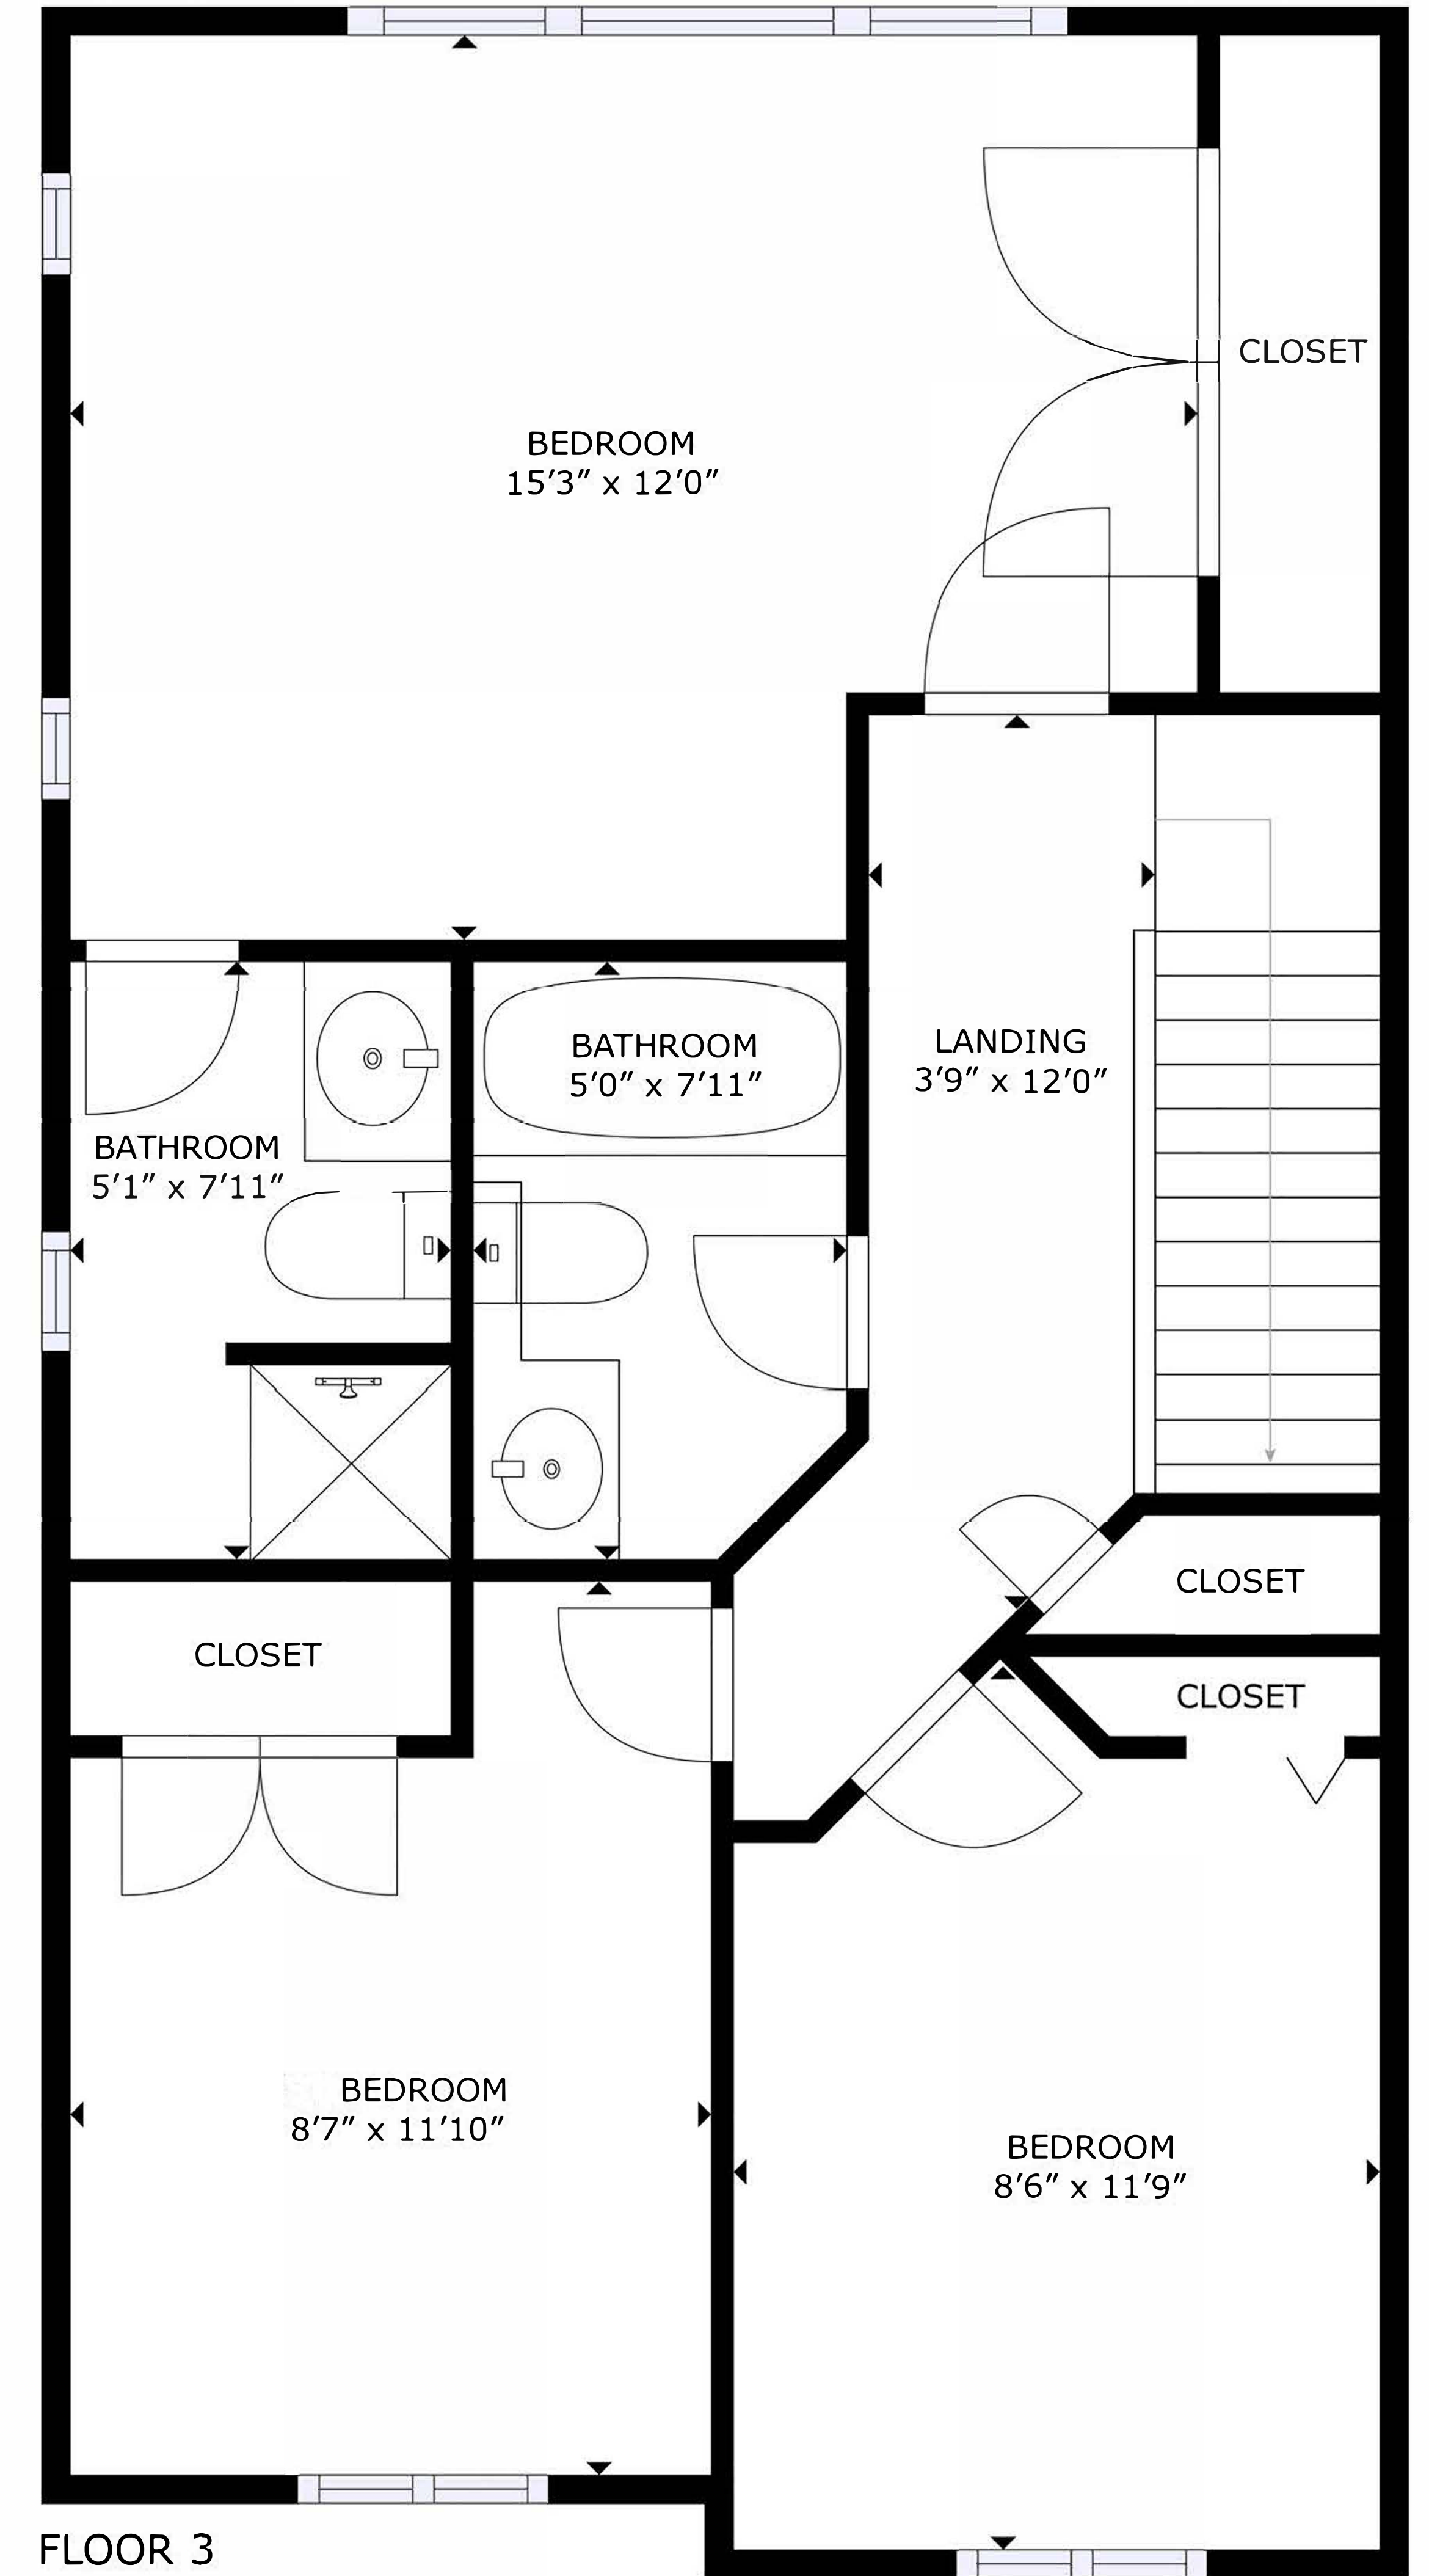

FLOOR 1

FLOOR 2

FLOOR 3

GROSS INTERNAL AREA
 FLOOR 1: 357 sq. ft, FLOOR 2: 583 sq. ft
 FLOOR 3: 561 sq. ft, TOTAL: 1,501 sq. ft
 EXCLUDED AREA: GARAGE: 251 sq. ft
 SIZES AND DIMENSIONS ARE APPROXIMATE, ACTUAL MAY VARY.