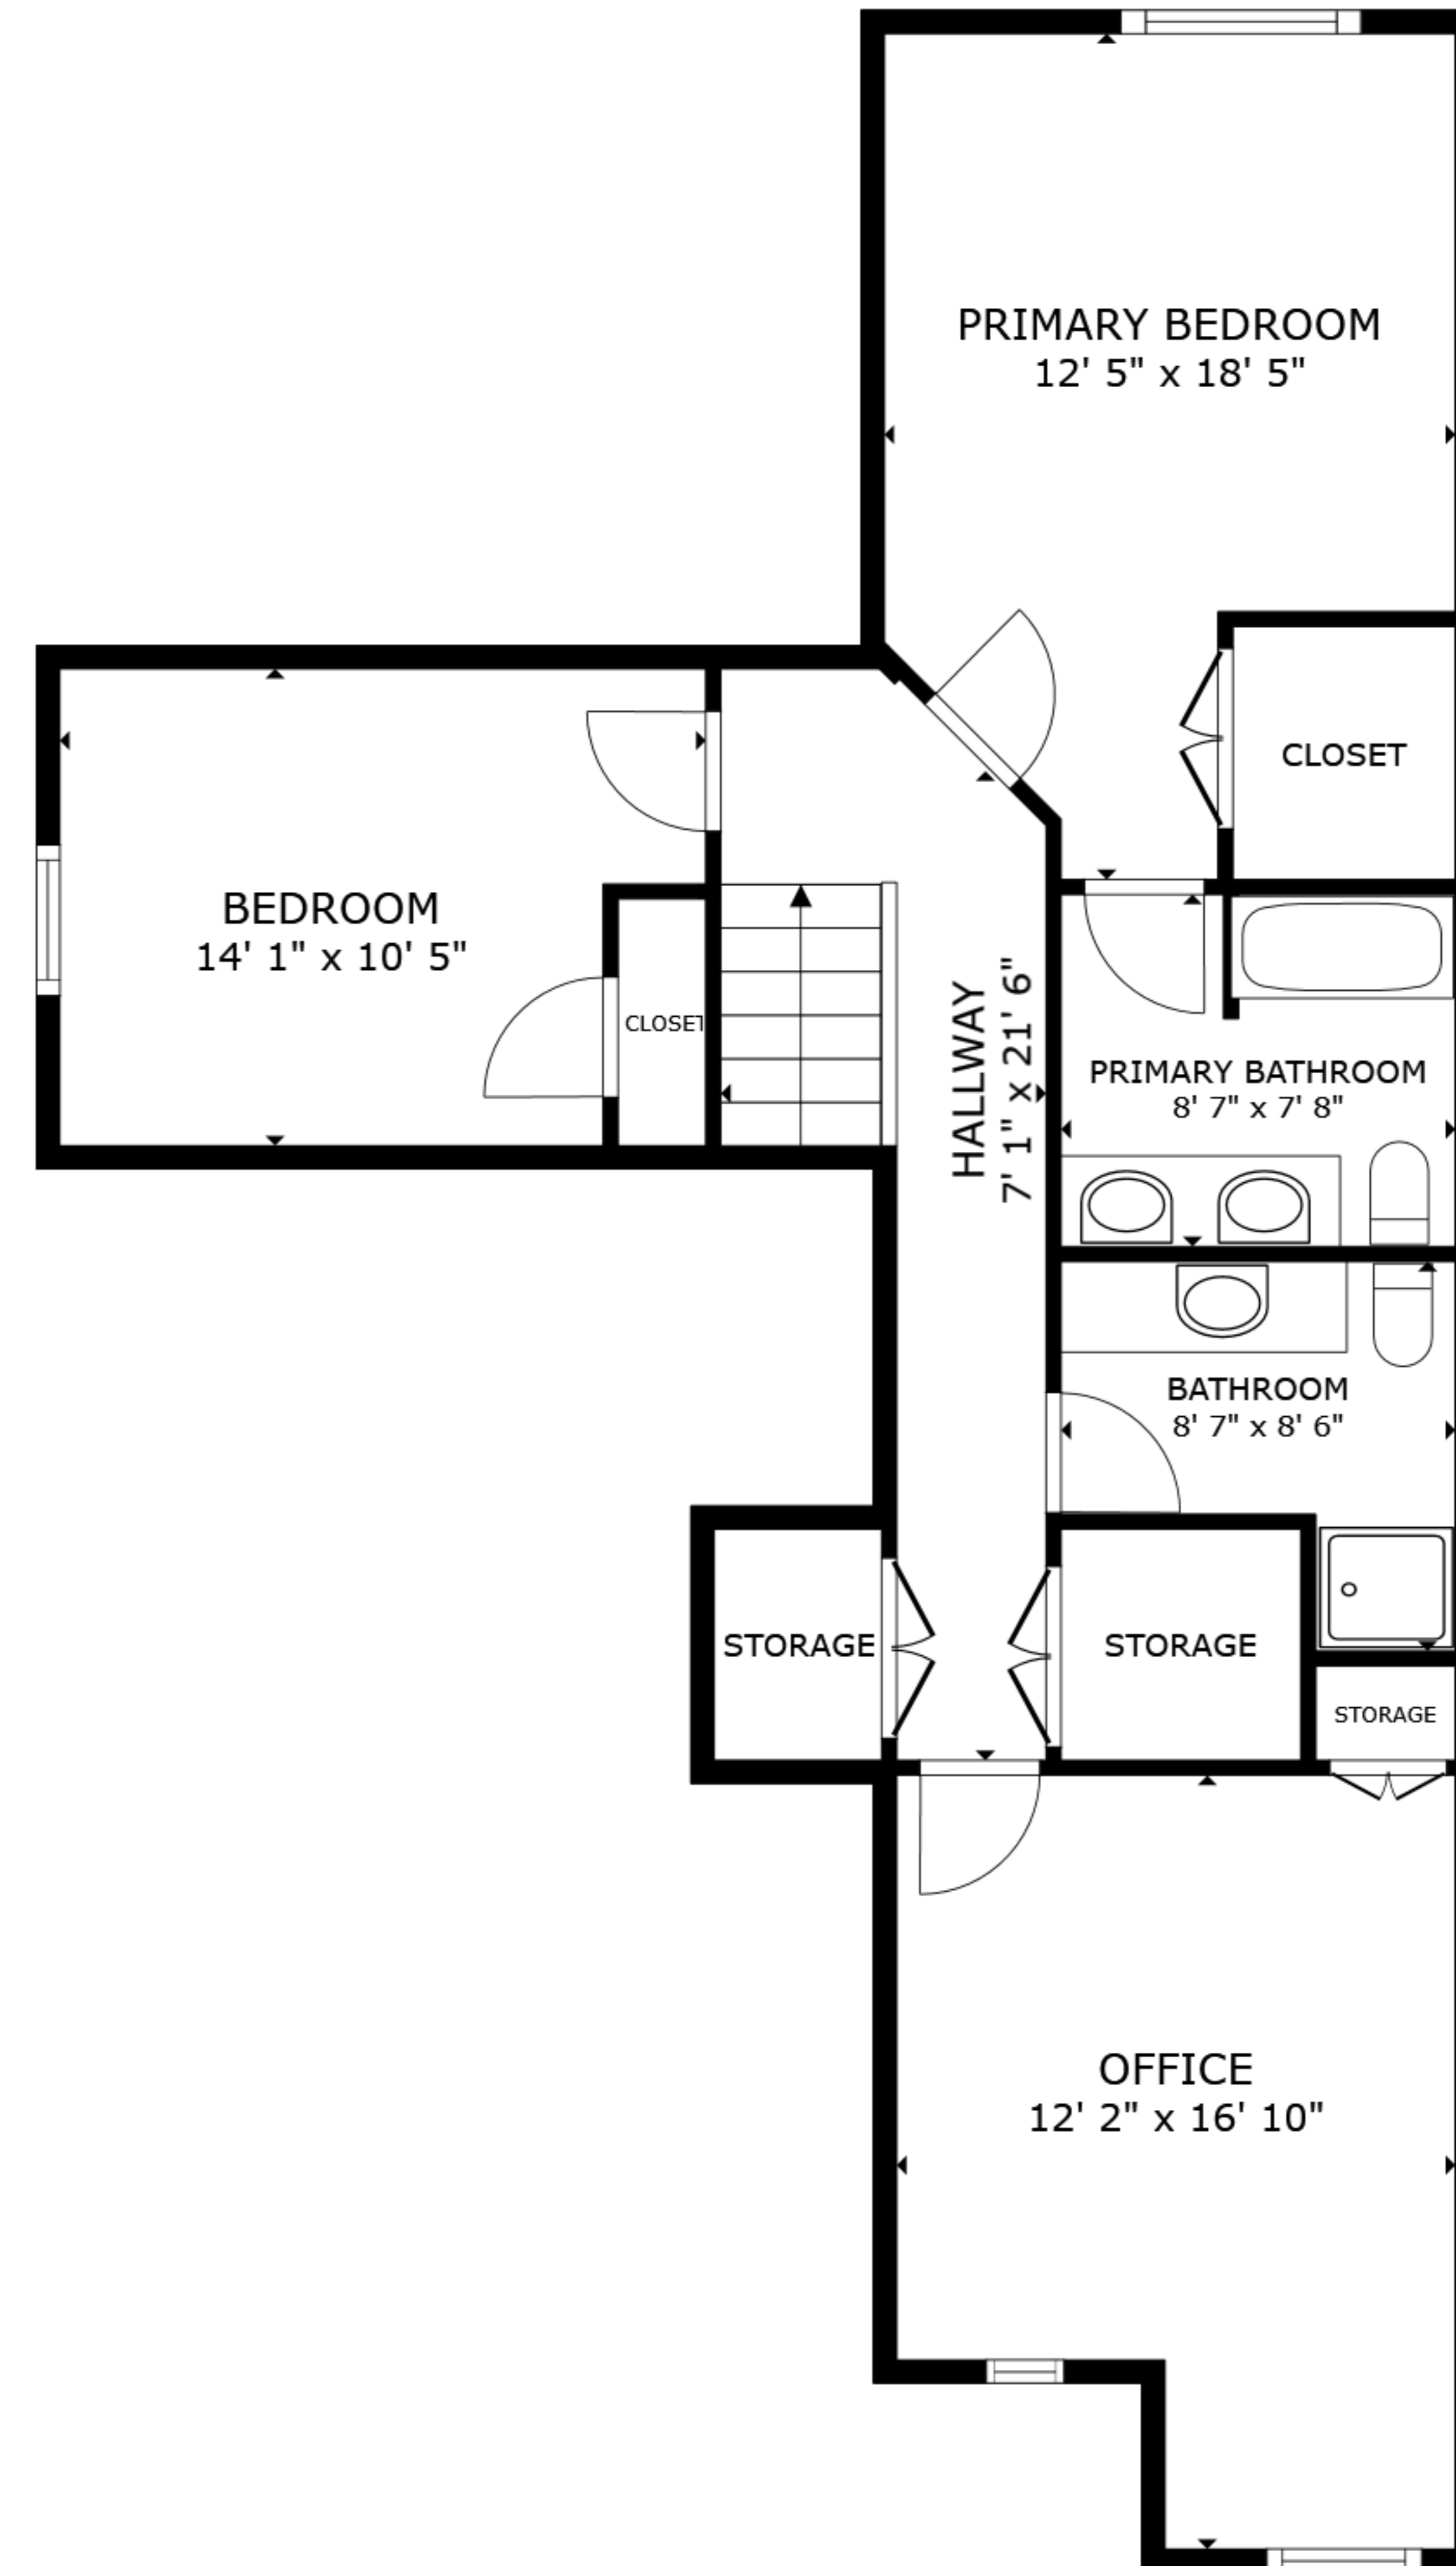

FLOOR 1

FLOOR 2

GROSS INTERNAL AREA
 FLOOR 1 1,189 sq.ft. FLOOR 2 854 sq.ft.
 EXCLUDED AREAS : GARAGE 393 sq.ft.
 TOTAL : 2,043 sq.ft.

SIZES AND DIMENSIONS ARE APPROXIMATE, ACTUAL MAY VARY.