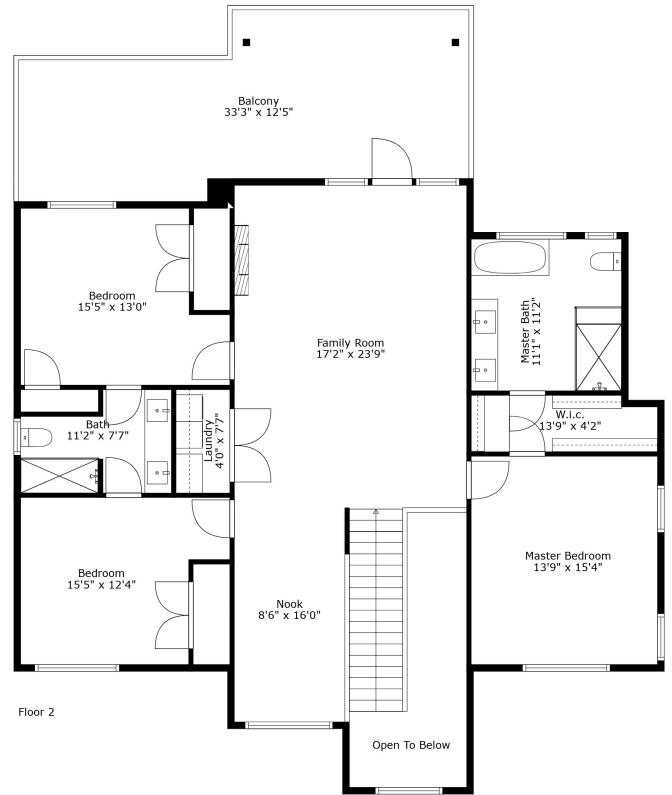

Floor 1

Floor 2

Total scanned area: 4218 sq. ft

Measurements Are Calculated By Cubicasa Technology. Deemed Highly Reliable But Not Guaranteed.