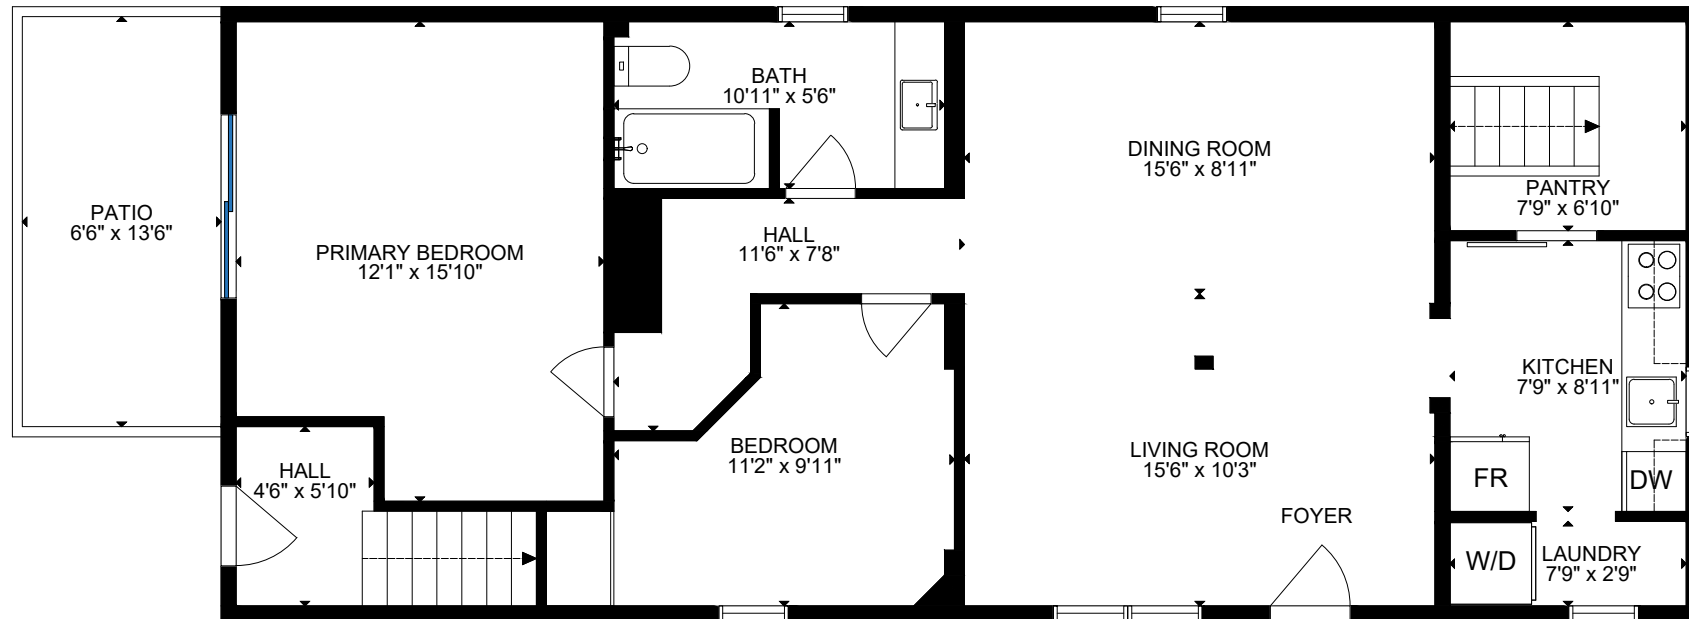

FLOOR 2

FLOOR 1

GROSS INTERNAL AREA  
 FLOOR 1: 990 SQ FT, FLOOR 2: 495 SQ FT  
 EXCLUDED AREAS: PATIO: 86 SQ FT

TOTAL: 1485 SQ FT

SIZE AND DIMENSIONS ARE APPROXIMATE, ACTUAL MAY VARY