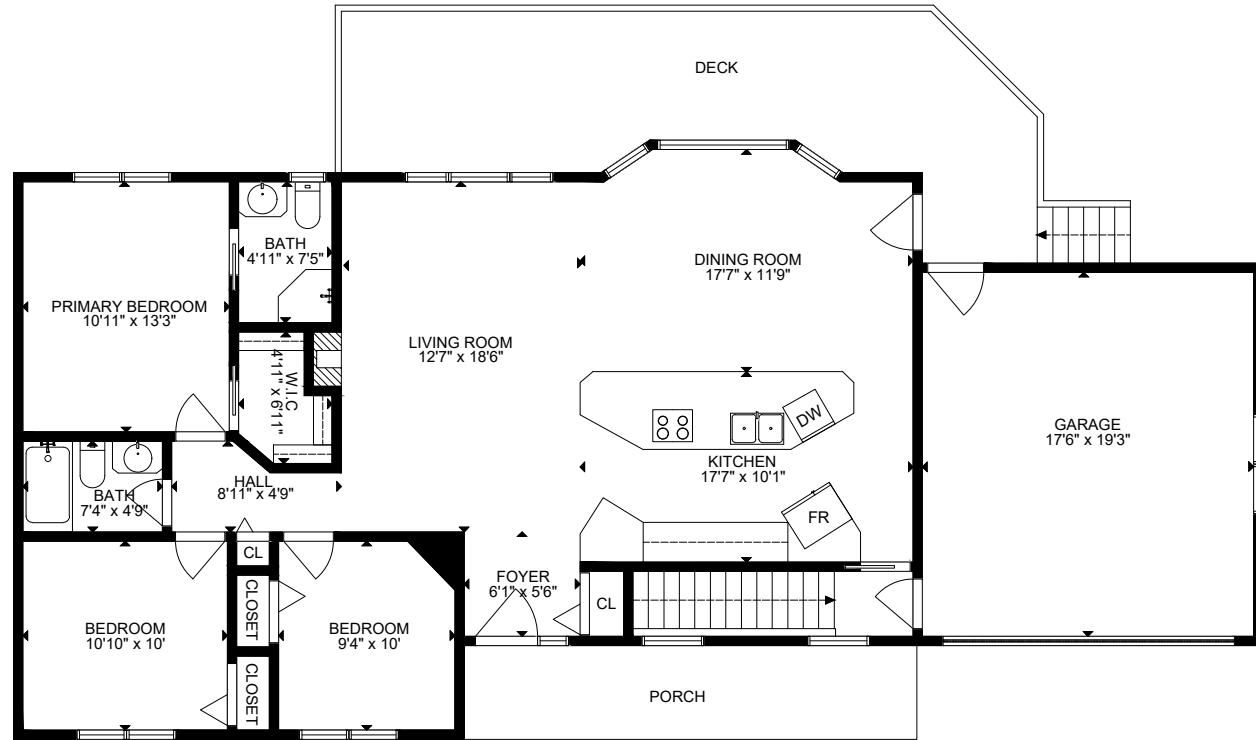

FLOOR 1

FLOOR 2

GROSS INTERNAL AREA
 FLOOR 1: 1259 SQ FT, FLOOR 2: 1334 SQ FT
 EXCLUDED AREAS: GARAGE: 365 SQ FT
 TOTAL: 2593 SQ FT
 SIZE AND DIMENSIONS ARE APPROXIMATE, ACTUAL MAY VARY