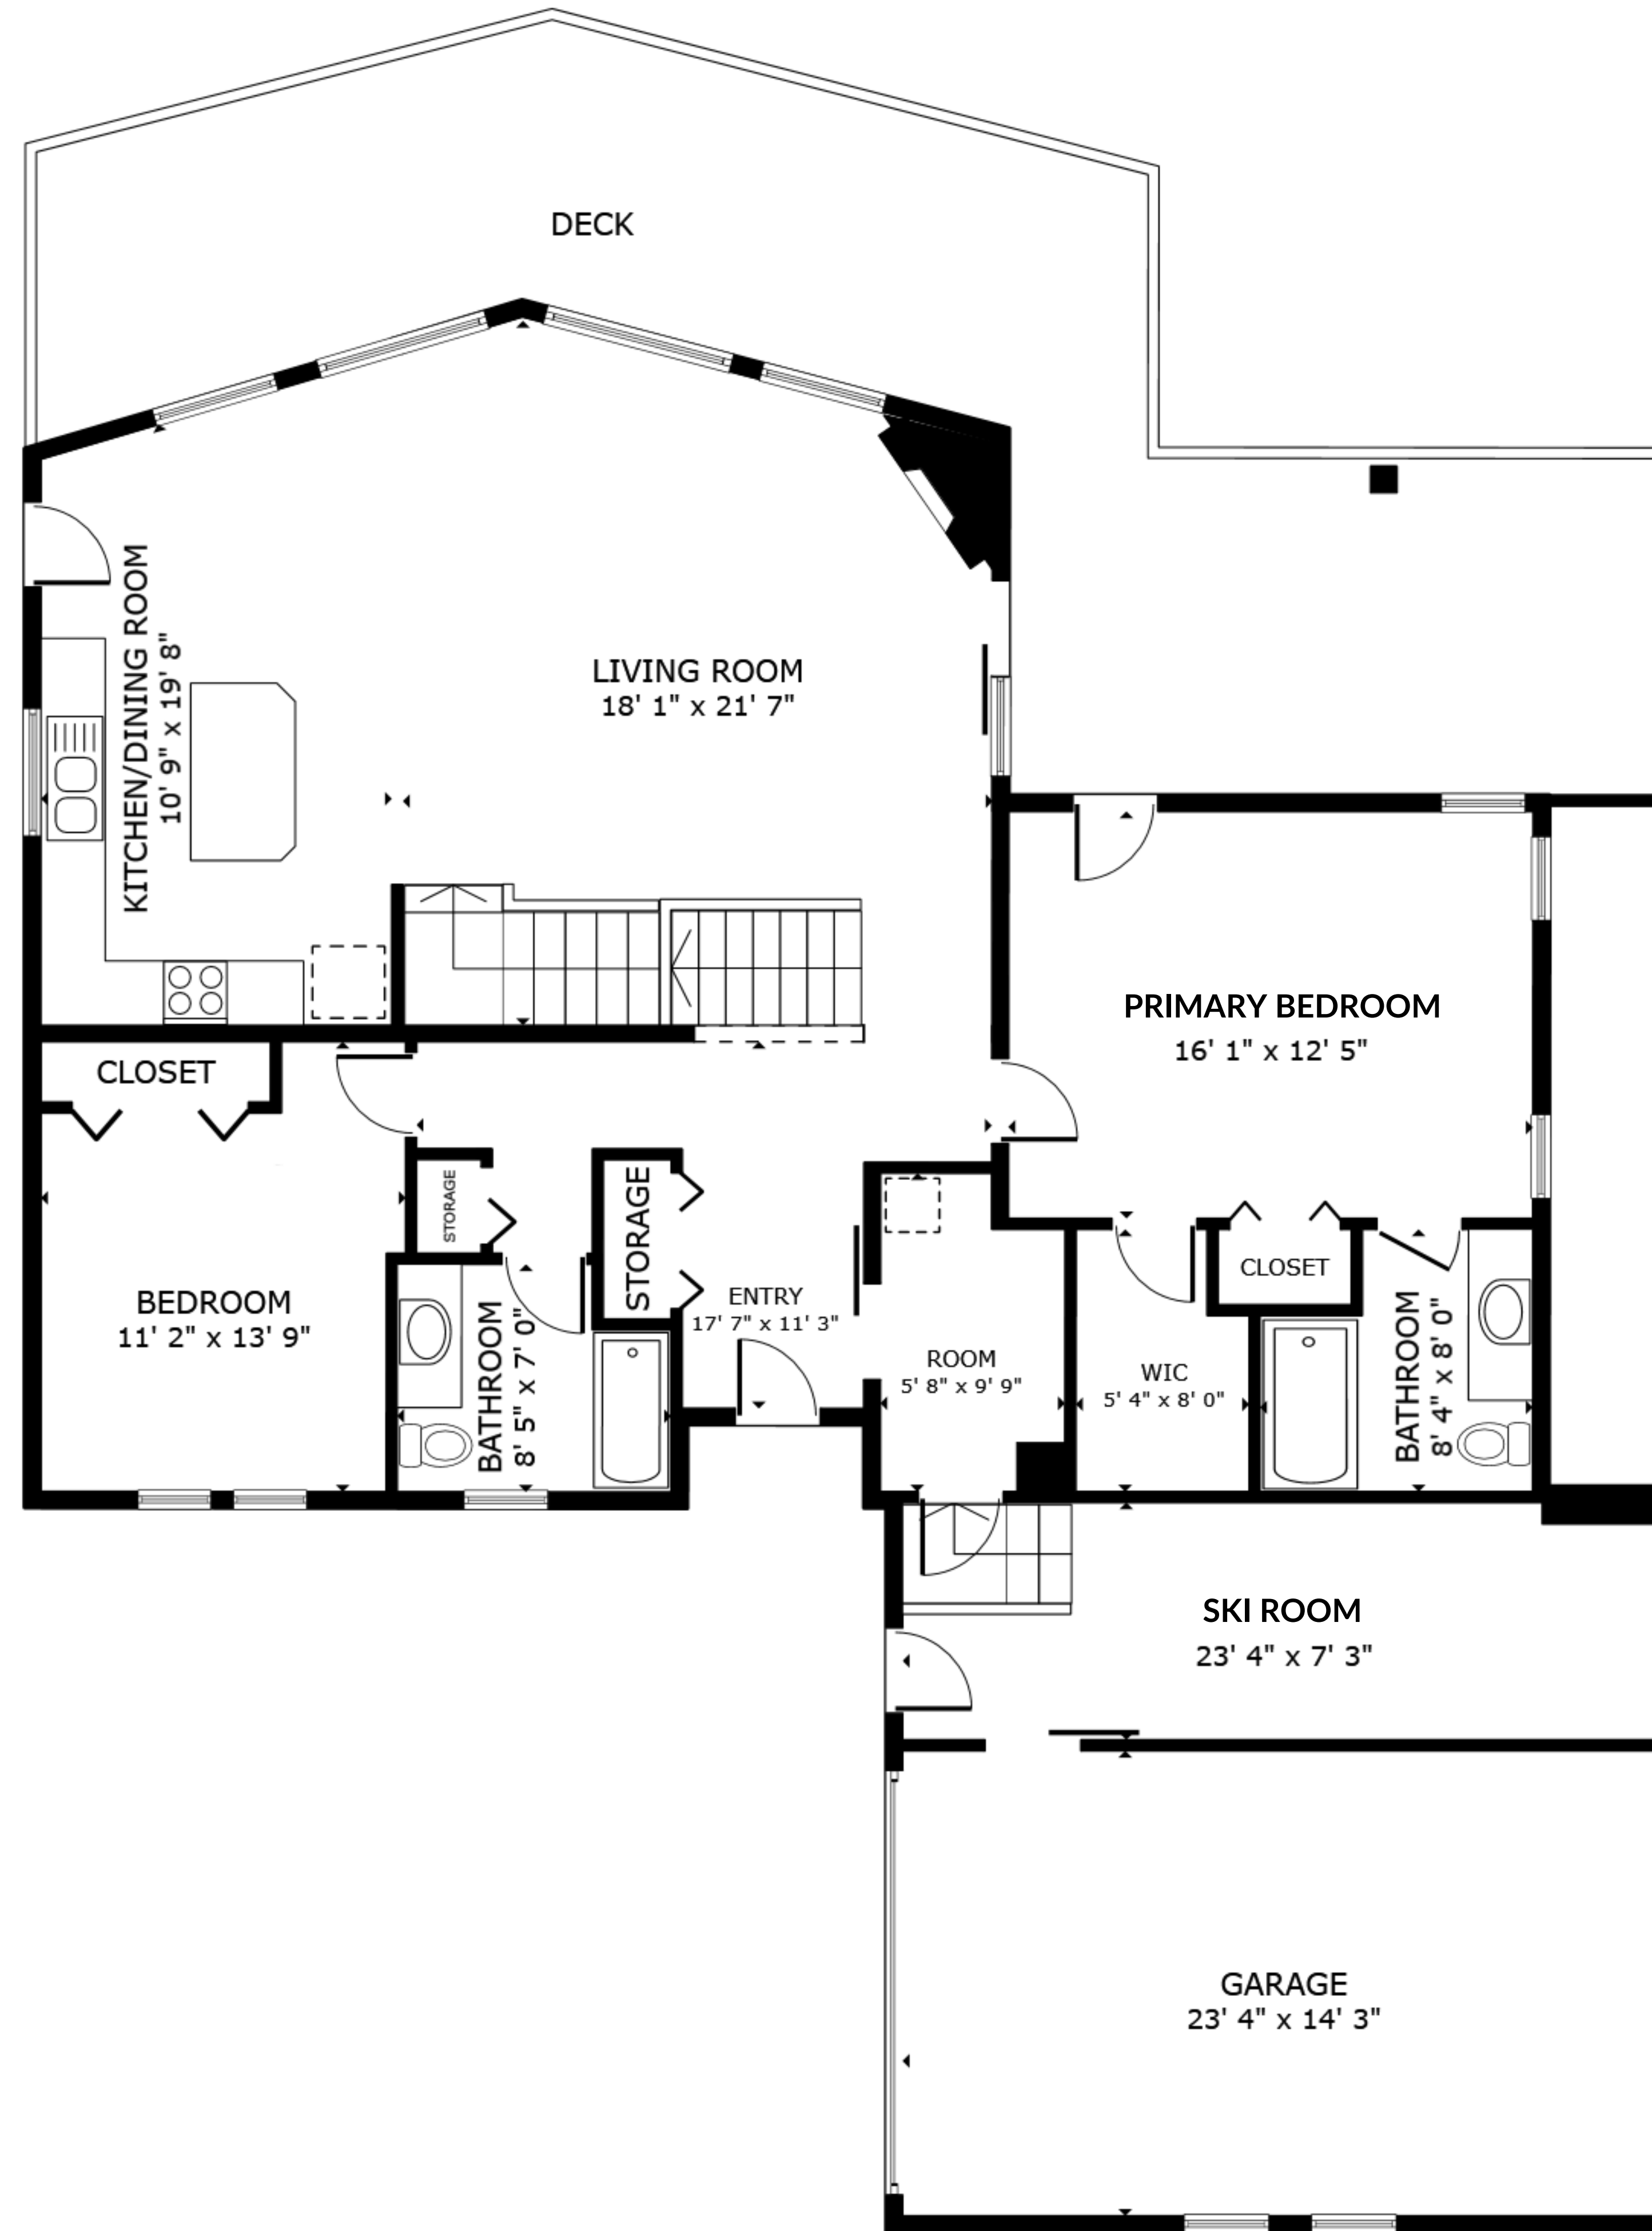

FLOOR 1

FLOOR 2

FLOOR 3

GROSS INTERNAL AREA
 FLOOR 1 1,281 sq.ft. FLOOR 2 1,512 sq.ft. FLOOR 3 220 sq.ft.
 EXCLUDED AREAS : GARAGE 332 sq.ft. DECK 507 sq.ft.
 TOTAL : 3,013 sq.ft.

SIZES AND DIMENSIONS ARE APPROXIMATE, ACTUAL MAY VARY.