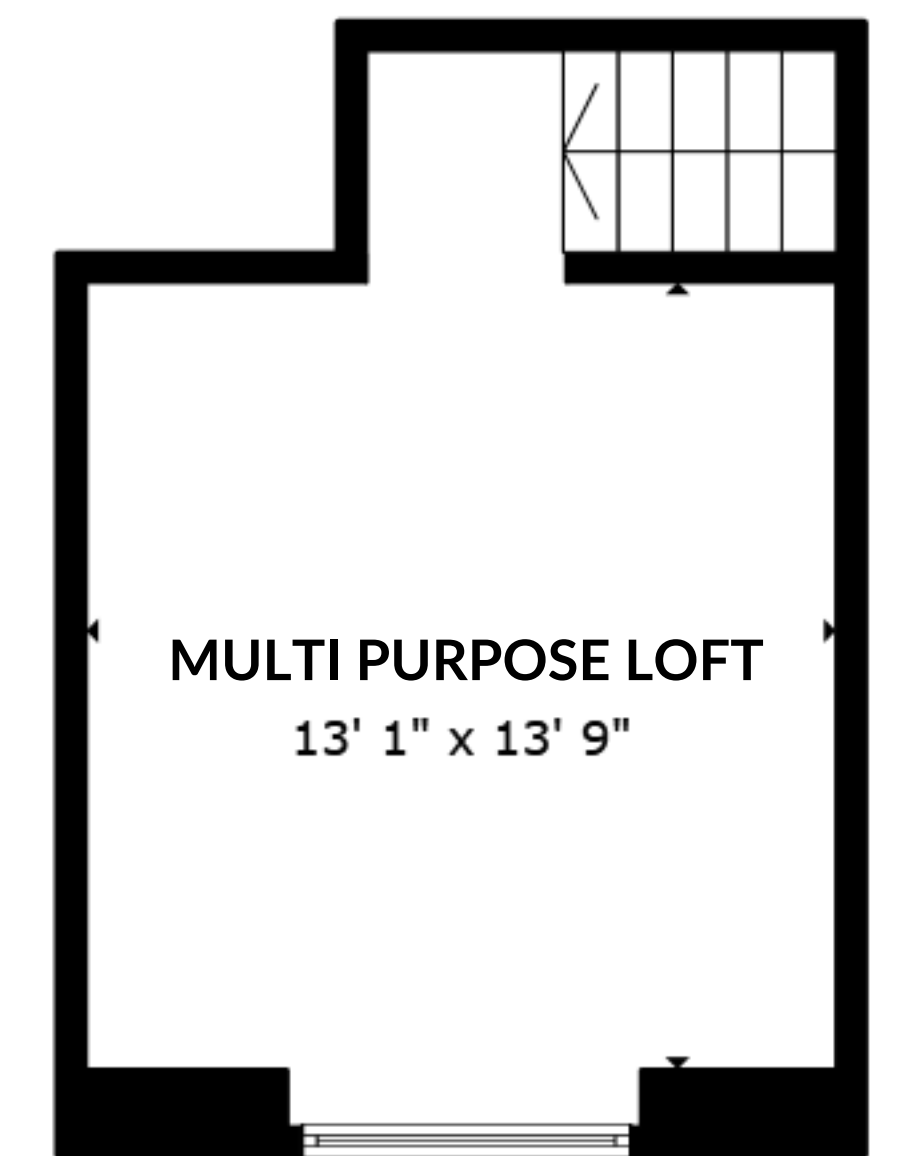

FLOOR 1

FLOOR 2

FLOOR 3

GROSS INTERNAL AREA
 FLOOR 1 1,281 sq.ft. FLOOR 2 1,512 sq.ft. FLOOR 3 220 sq.ft.
 EXCLUDED AREAS : GARAGE 332 sq.ft. DECK 507 sq.ft.
 TOTAL : 3,013 sq.ft.

SIZES AND DIMENSIONS ARE APPROXIMATE, ACTUAL MAY VARY.