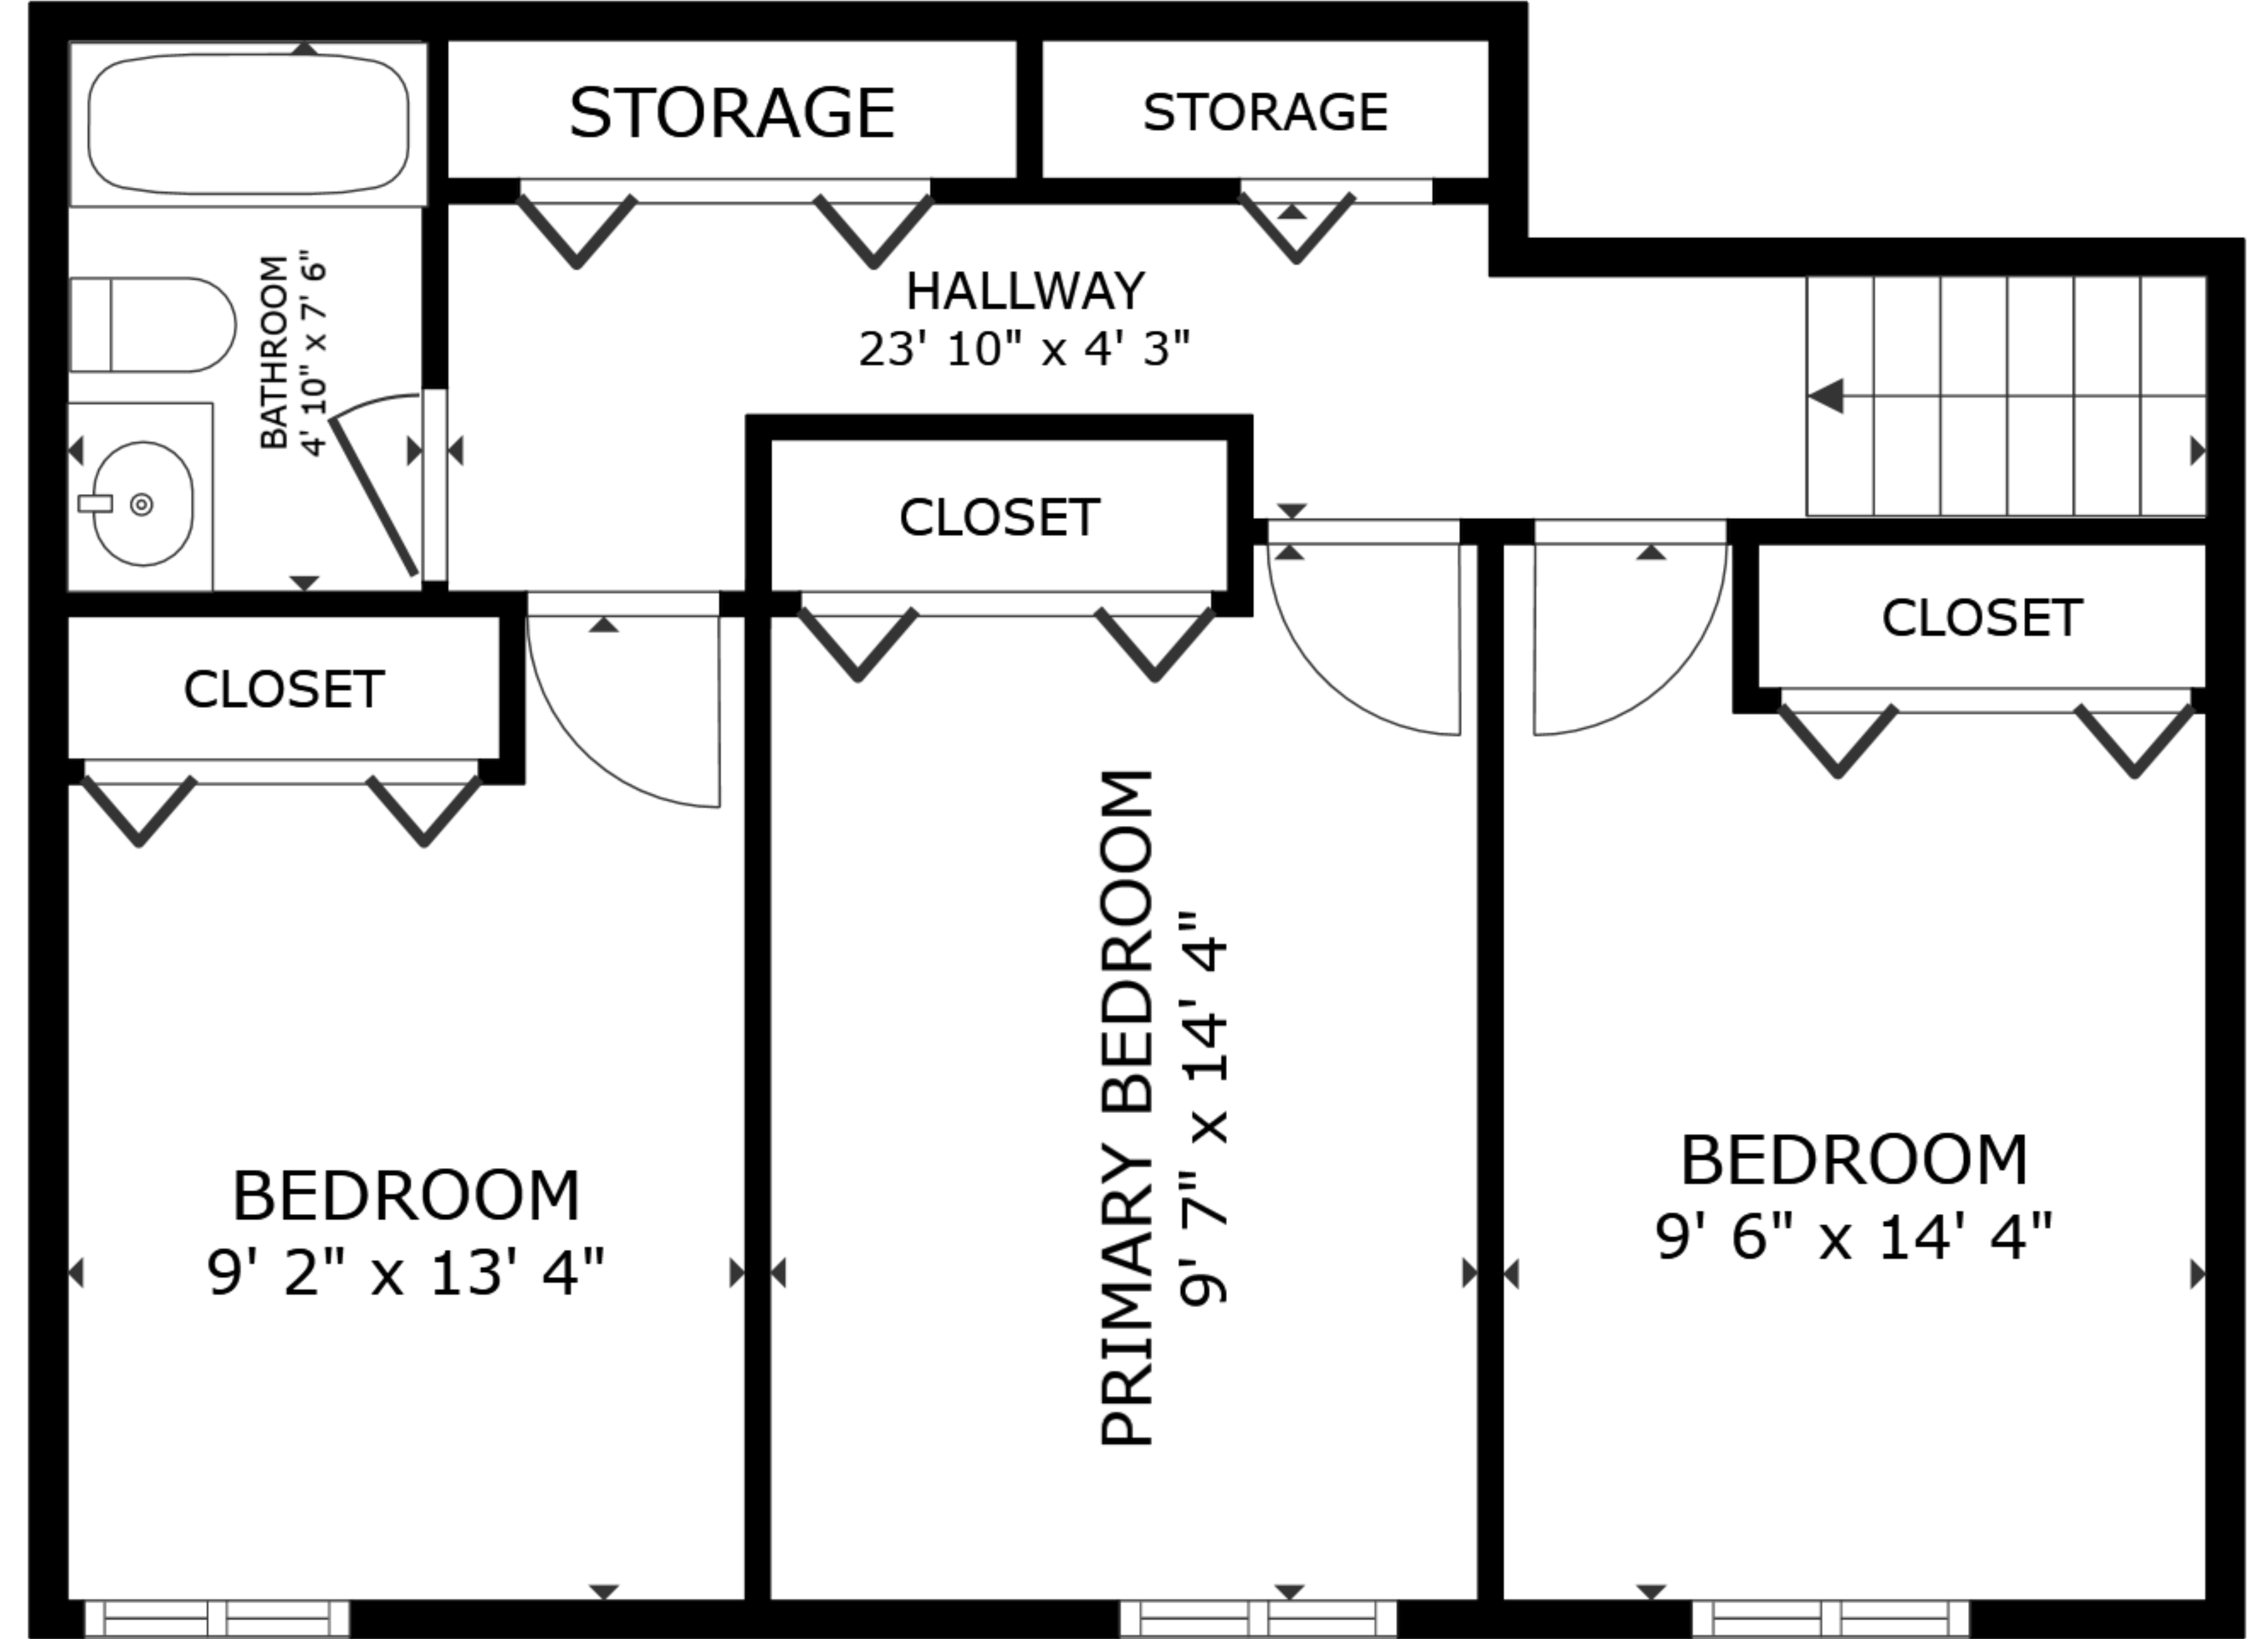

FLOOR 1

FLOOR 2

GROSS INTERNAL AREA
 FLOOR 1 609 sq.ft. FLOOR 2 580 sq.ft.
 TOTAL : 1,189 sq.ft.

SIZES AND DIMENSIONS ARE APPROXIMATE, ACTUAL MAY VARY.