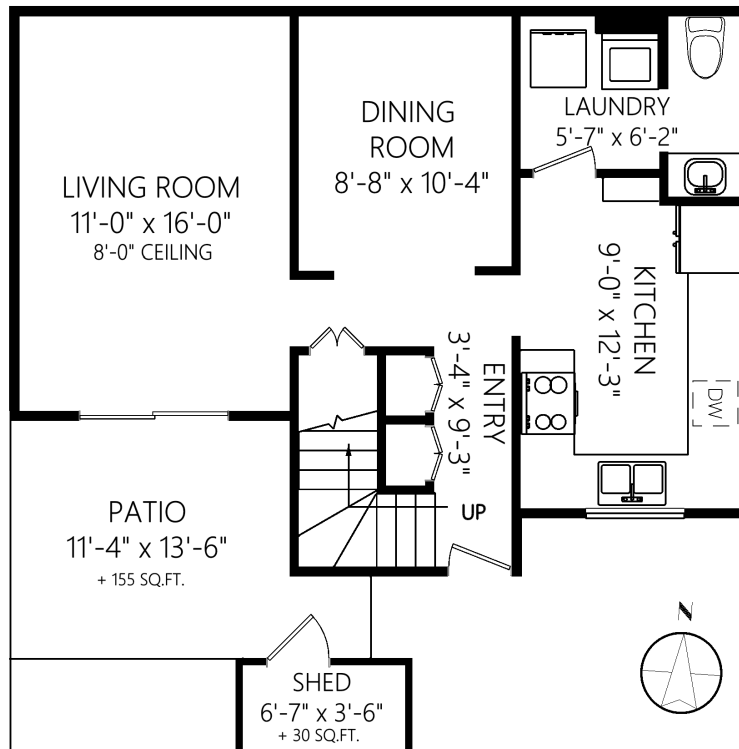

20-2771 Spencer Rd

UPPER LEVEL

541 FINISHED SQ.FT.
+ ADDNL. SQ.FT. WHERE NOTED

MAIN LEVEL

605 FINISHED SQ.FT.
+ ADDNL. SQ.FT. WHERE NOTED

	Fin. Sq.Ft.	UnFin. Sq.Ft.	Total Sq.Ft.
Upper Level	541	0	541
Main Level	605	0	605
Total	1146	0	1146

Shown length and width dimensions are approximate.
Area sq.ft. is representative of the on-site measurements. (1" accuracy)