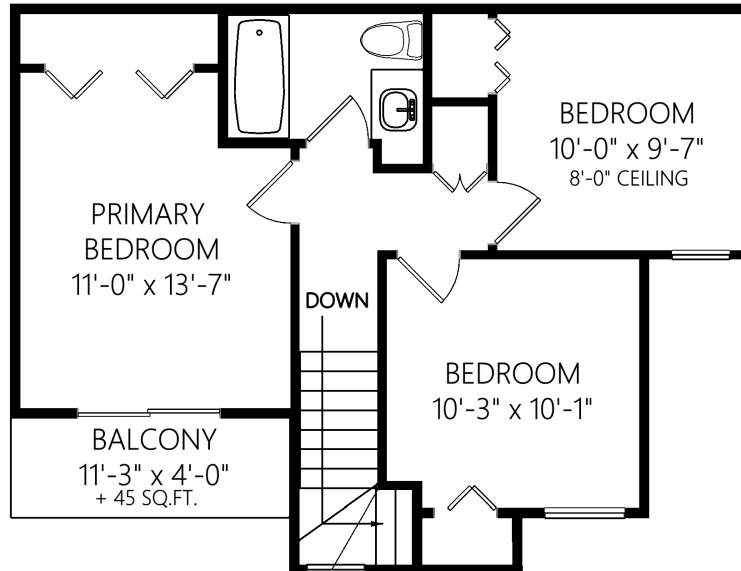

20-2771 Spencer Rd

UPPER LEVEL

541 FINISHED SQ.FT.
+ ADDNL. SQ.FT. WHERE NOTED

MAIN LEVEL

605 FINISHED SQ.FT.
+ ADDNL. SQ.FT. WHERE NOTED

	Fin. Sq.Ft.	UnFin. Sq.Ft.	Total Sq.Ft.
Upper Level	541	0	541
Main Level	605	0	605
Total	1146	0	1146

Shown length and width dimensions are approximate.
Area sq.ft. is representative of the on-site measurements. (1" accuracy)