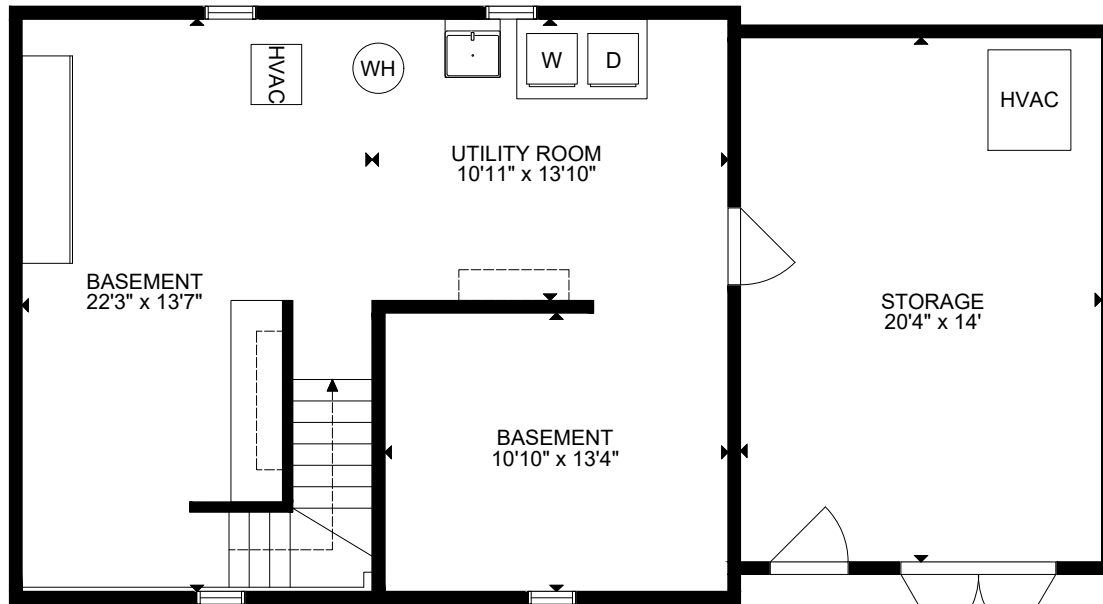

FLOOR 2

FLOOR 1

FLOOR 3

GROSS INTERNAL AREA
 FLOOR 1: 968 SQ FT, FLOOR 2: 968 SQ FT, FLOOR 3: 656 SQ FT
 TOTAL: 2592 SQ FT

SIZE AND DIMENSIONS ARE APPROXIMATE, ACTUAL MAY VARY