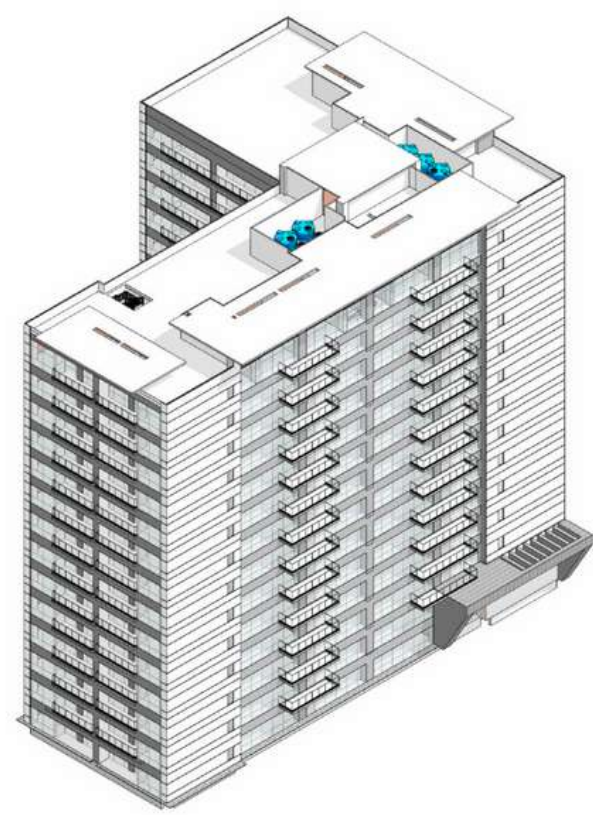

# PLANTA BAJA Townhouse

PISO 2

VISTA CASA CLUB

VISTA LOMAS COUNTRY

PLANTA TIPO

A

# PISO 14 PENTHOUSE

PISO 15

Tipo - 118M2

Tipo - 118M2

Tipo - 118M2

Tipo - 128M2

A wide-angle photograph of a modern indoor swimming pool. The pool is filled with clear blue water and has a dark blue tiled deck. In the background, there is a large stone wall with a recessed area containing several lounge chairs. The ceiling is high with recessed lighting and a long, glowing yellow light fixture. The overall atmosphere is clean and contemporary.