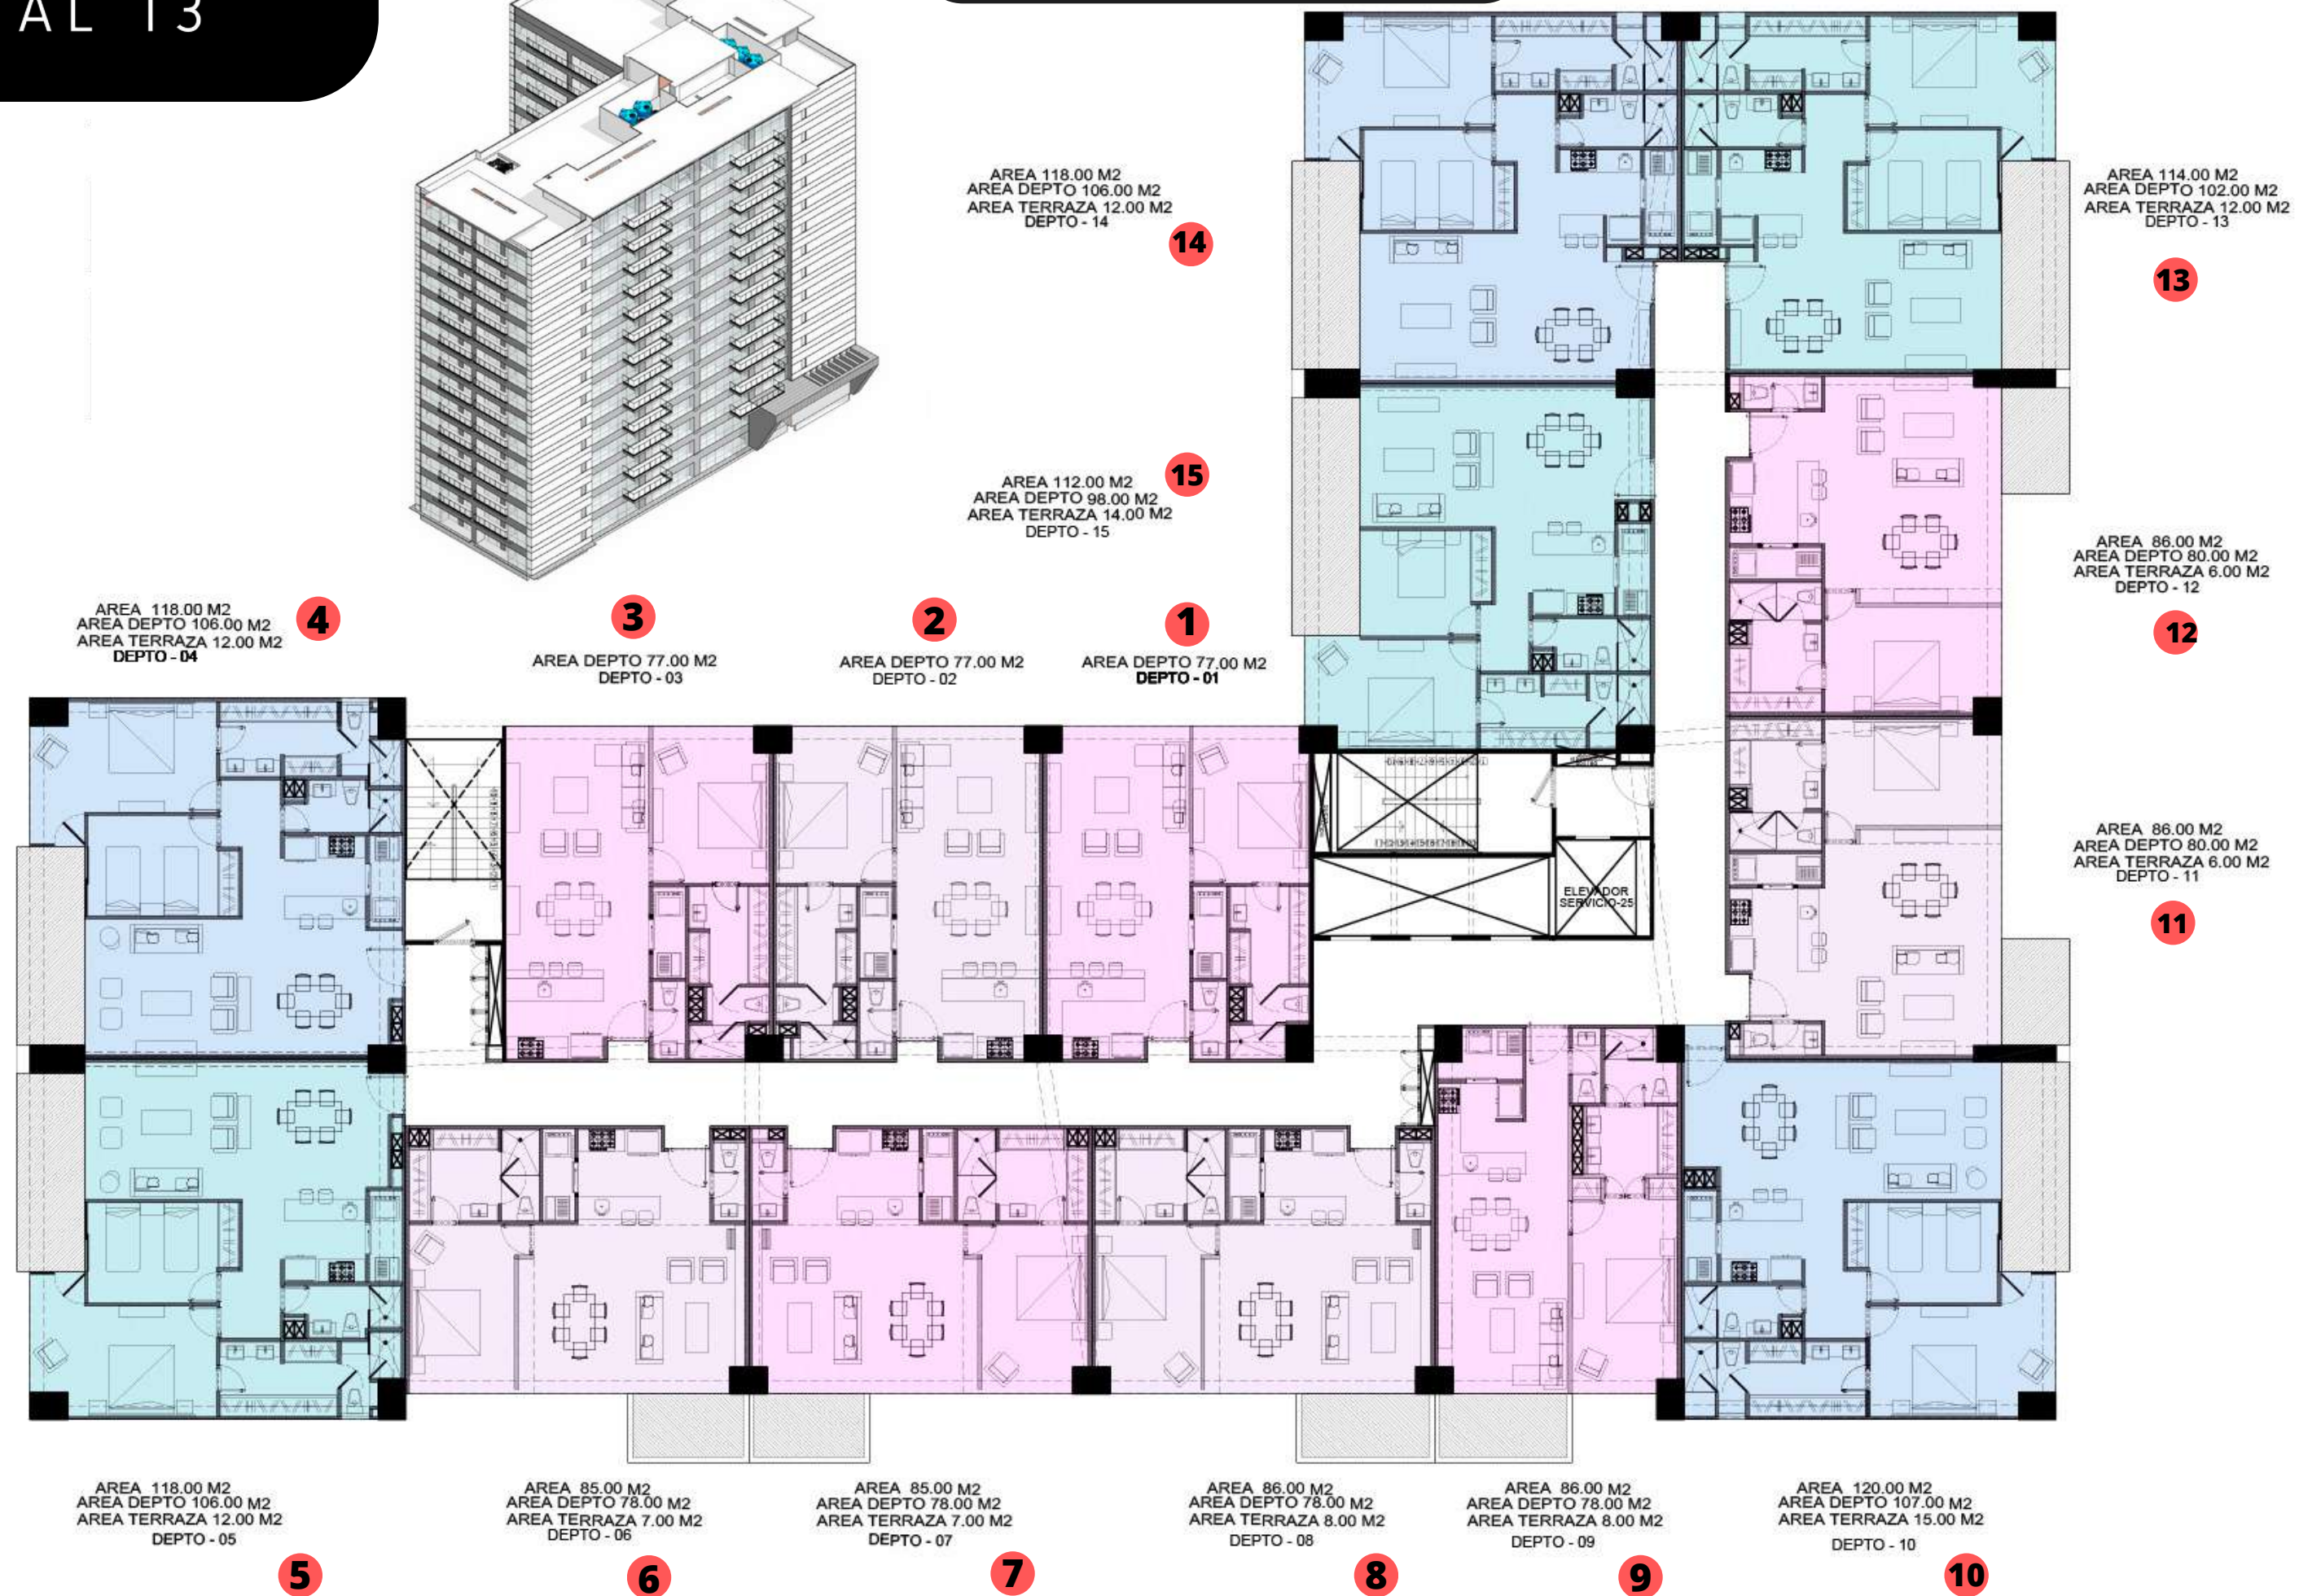

# PREVENTA

CIBAO 2023

-14 Pisos

-Desde 77m2 Hasta 128m2

-Penthouse con doble altura

-1 y 2 Habitaciones

-8 Prototipos de departamentos

-Inicio de Obra Junio 2023

# PLANTA BAJA Townhouse

PISO 2

VISTA CASA CLUB

VISTA LOMAS COUNTRY

PLANTA TIPO

A

# PISO 14 PENTHOUSE

PISO 15

Tipo - 118M2

Tipo - 118M2

Tipo - 118M2

Tipo - 128M2

A wide-angle photograph of a modern indoor swimming pool. The pool is filled with clear blue water and has a dark blue tiled deck. In the background, there is a large stone wall with a recessed area containing several lounge chairs. The ceiling is high with recessed lighting and a long, glowing yellow light fixture. The overall atmosphere is clean and contemporary.