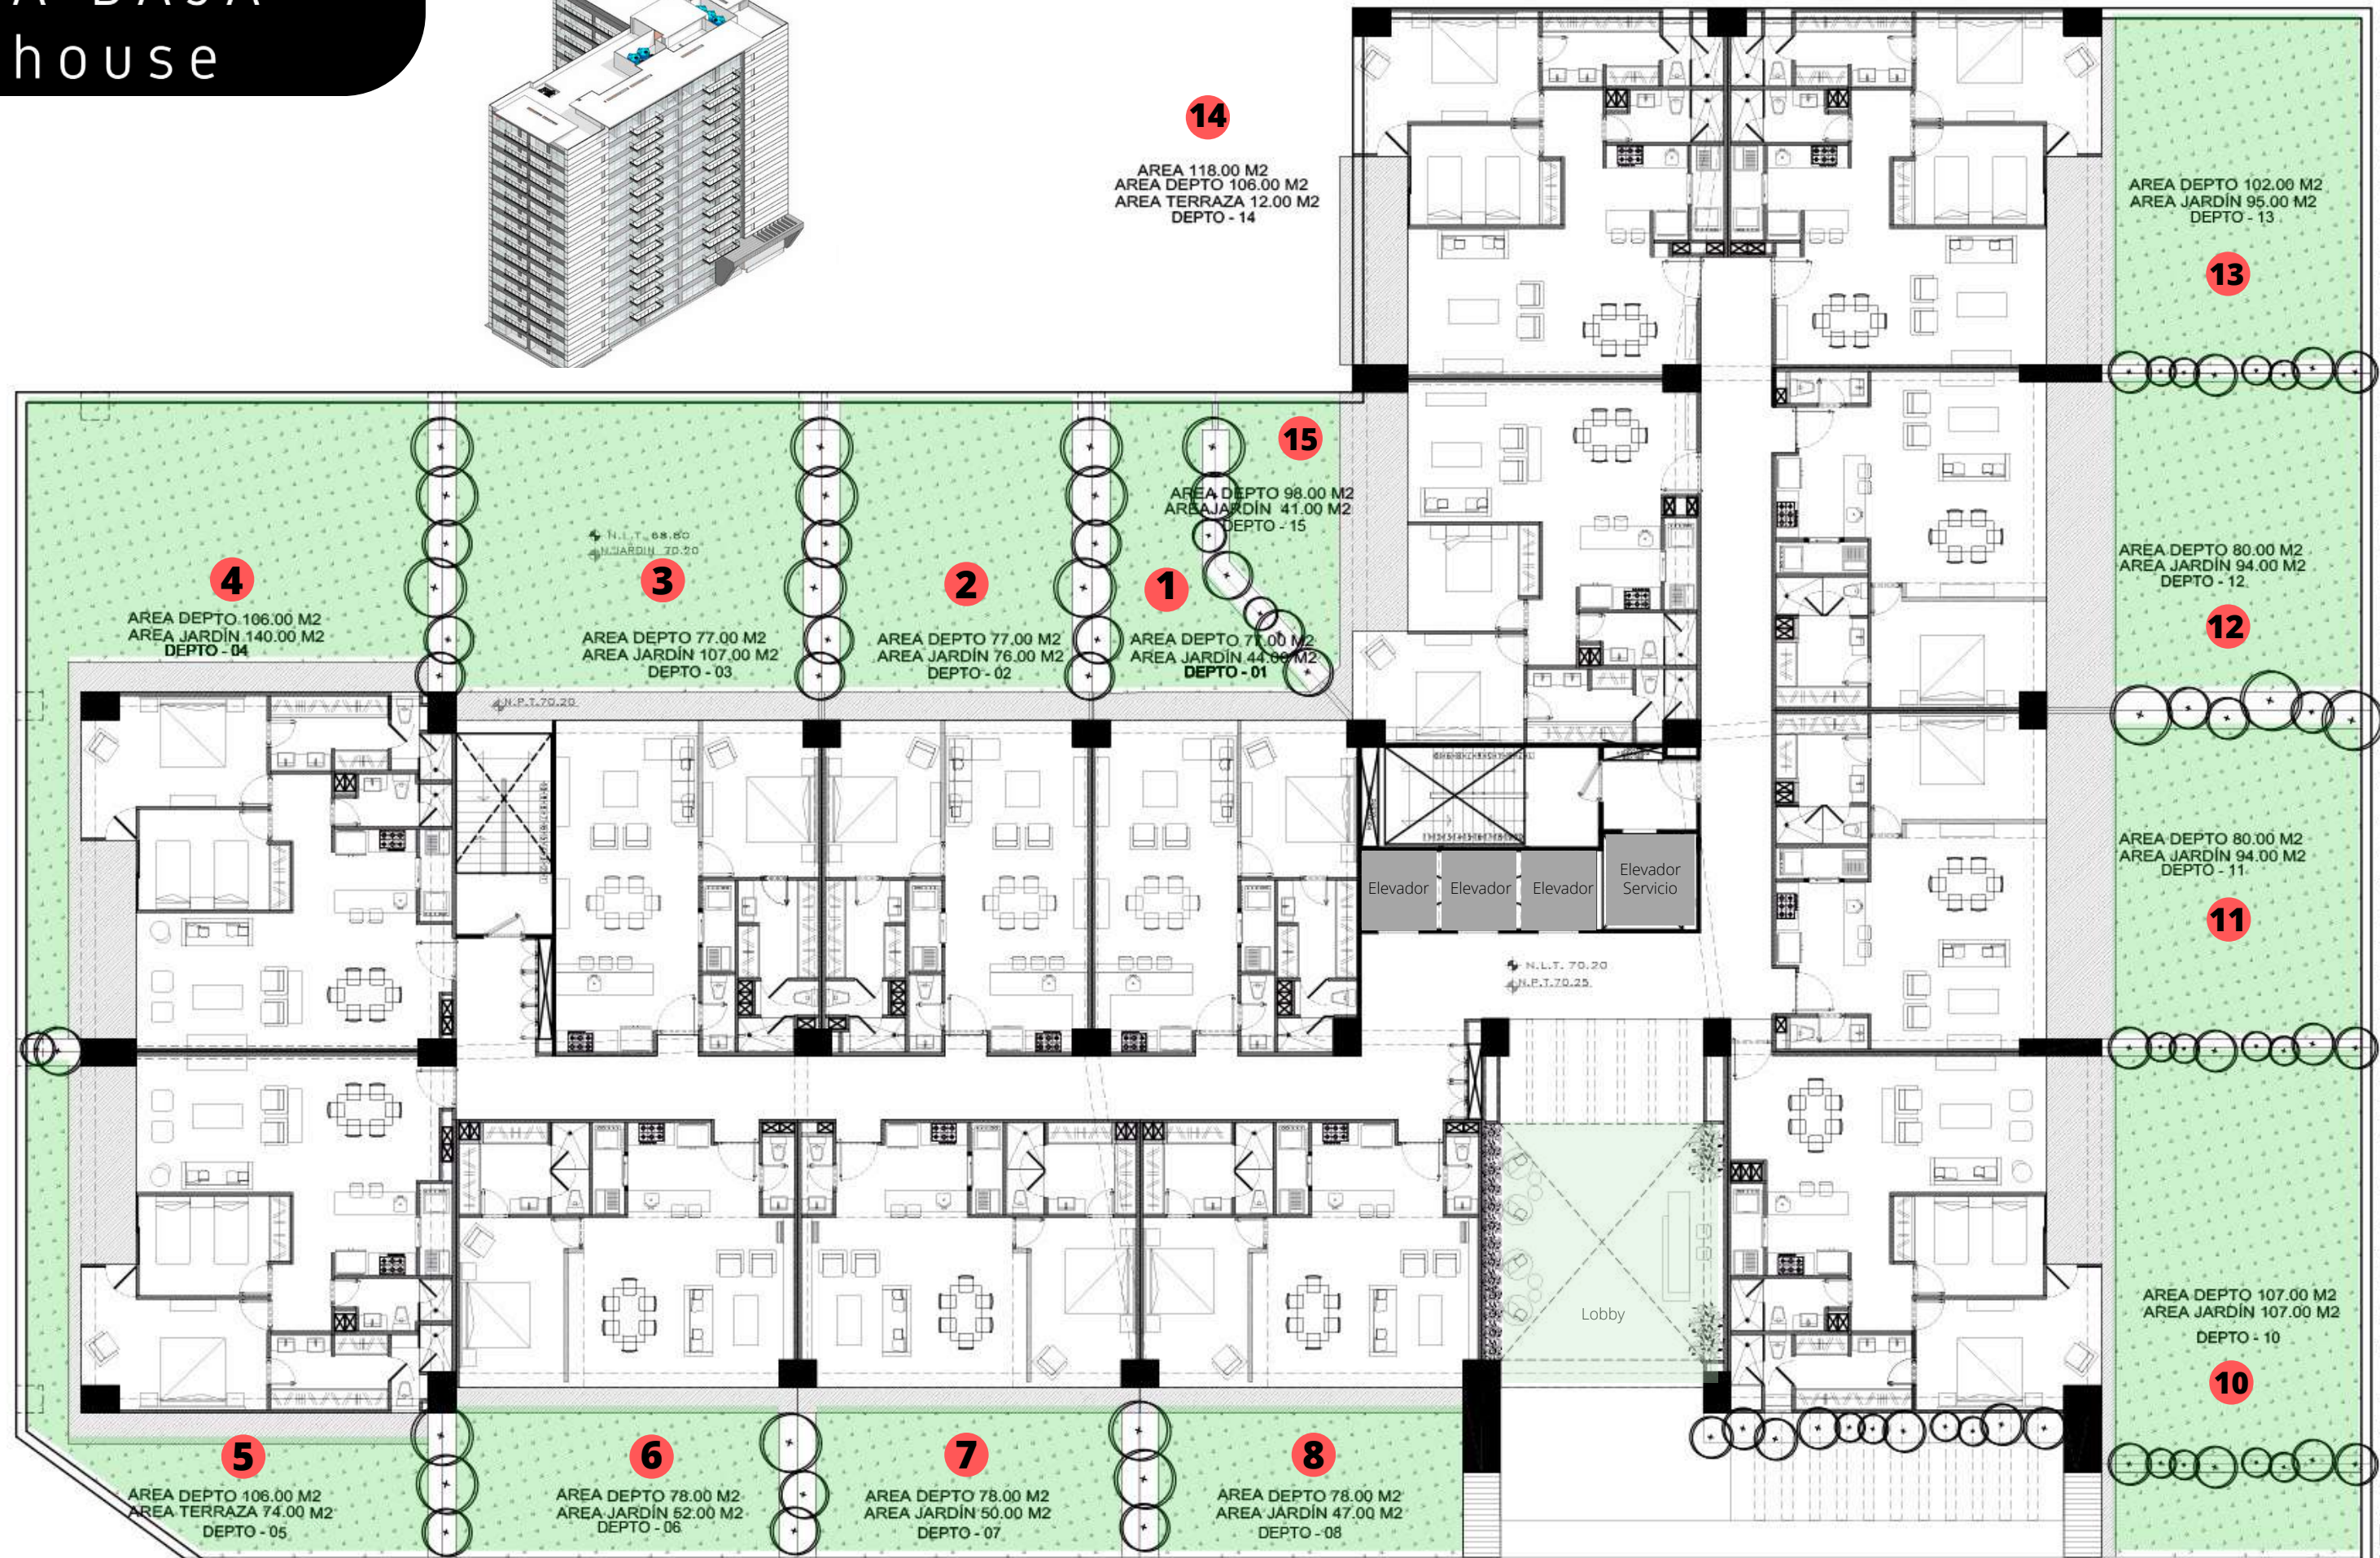

# PLANTA BAJA Townhouse

PISO 2

VISTA CASA CLUB

VISTA LOMAS COUNTRY

PLANTA TIPO

A

# PISO 14 PENTHOUSE

PISO 15

Tipo - 118M2

Tipo - 118M2

Tipo - 118M2

Tipo - 128M2

A wide-angle photograph of a modern indoor swimming pool. The pool is filled with clear blue water and has a dark blue tiled deck. In the background, there is a large stone wall with a recessed area containing several lounge chairs. The ceiling is high with recessed lighting and a long, glowing yellow light fixture. The overall atmosphere is clean and contemporary.