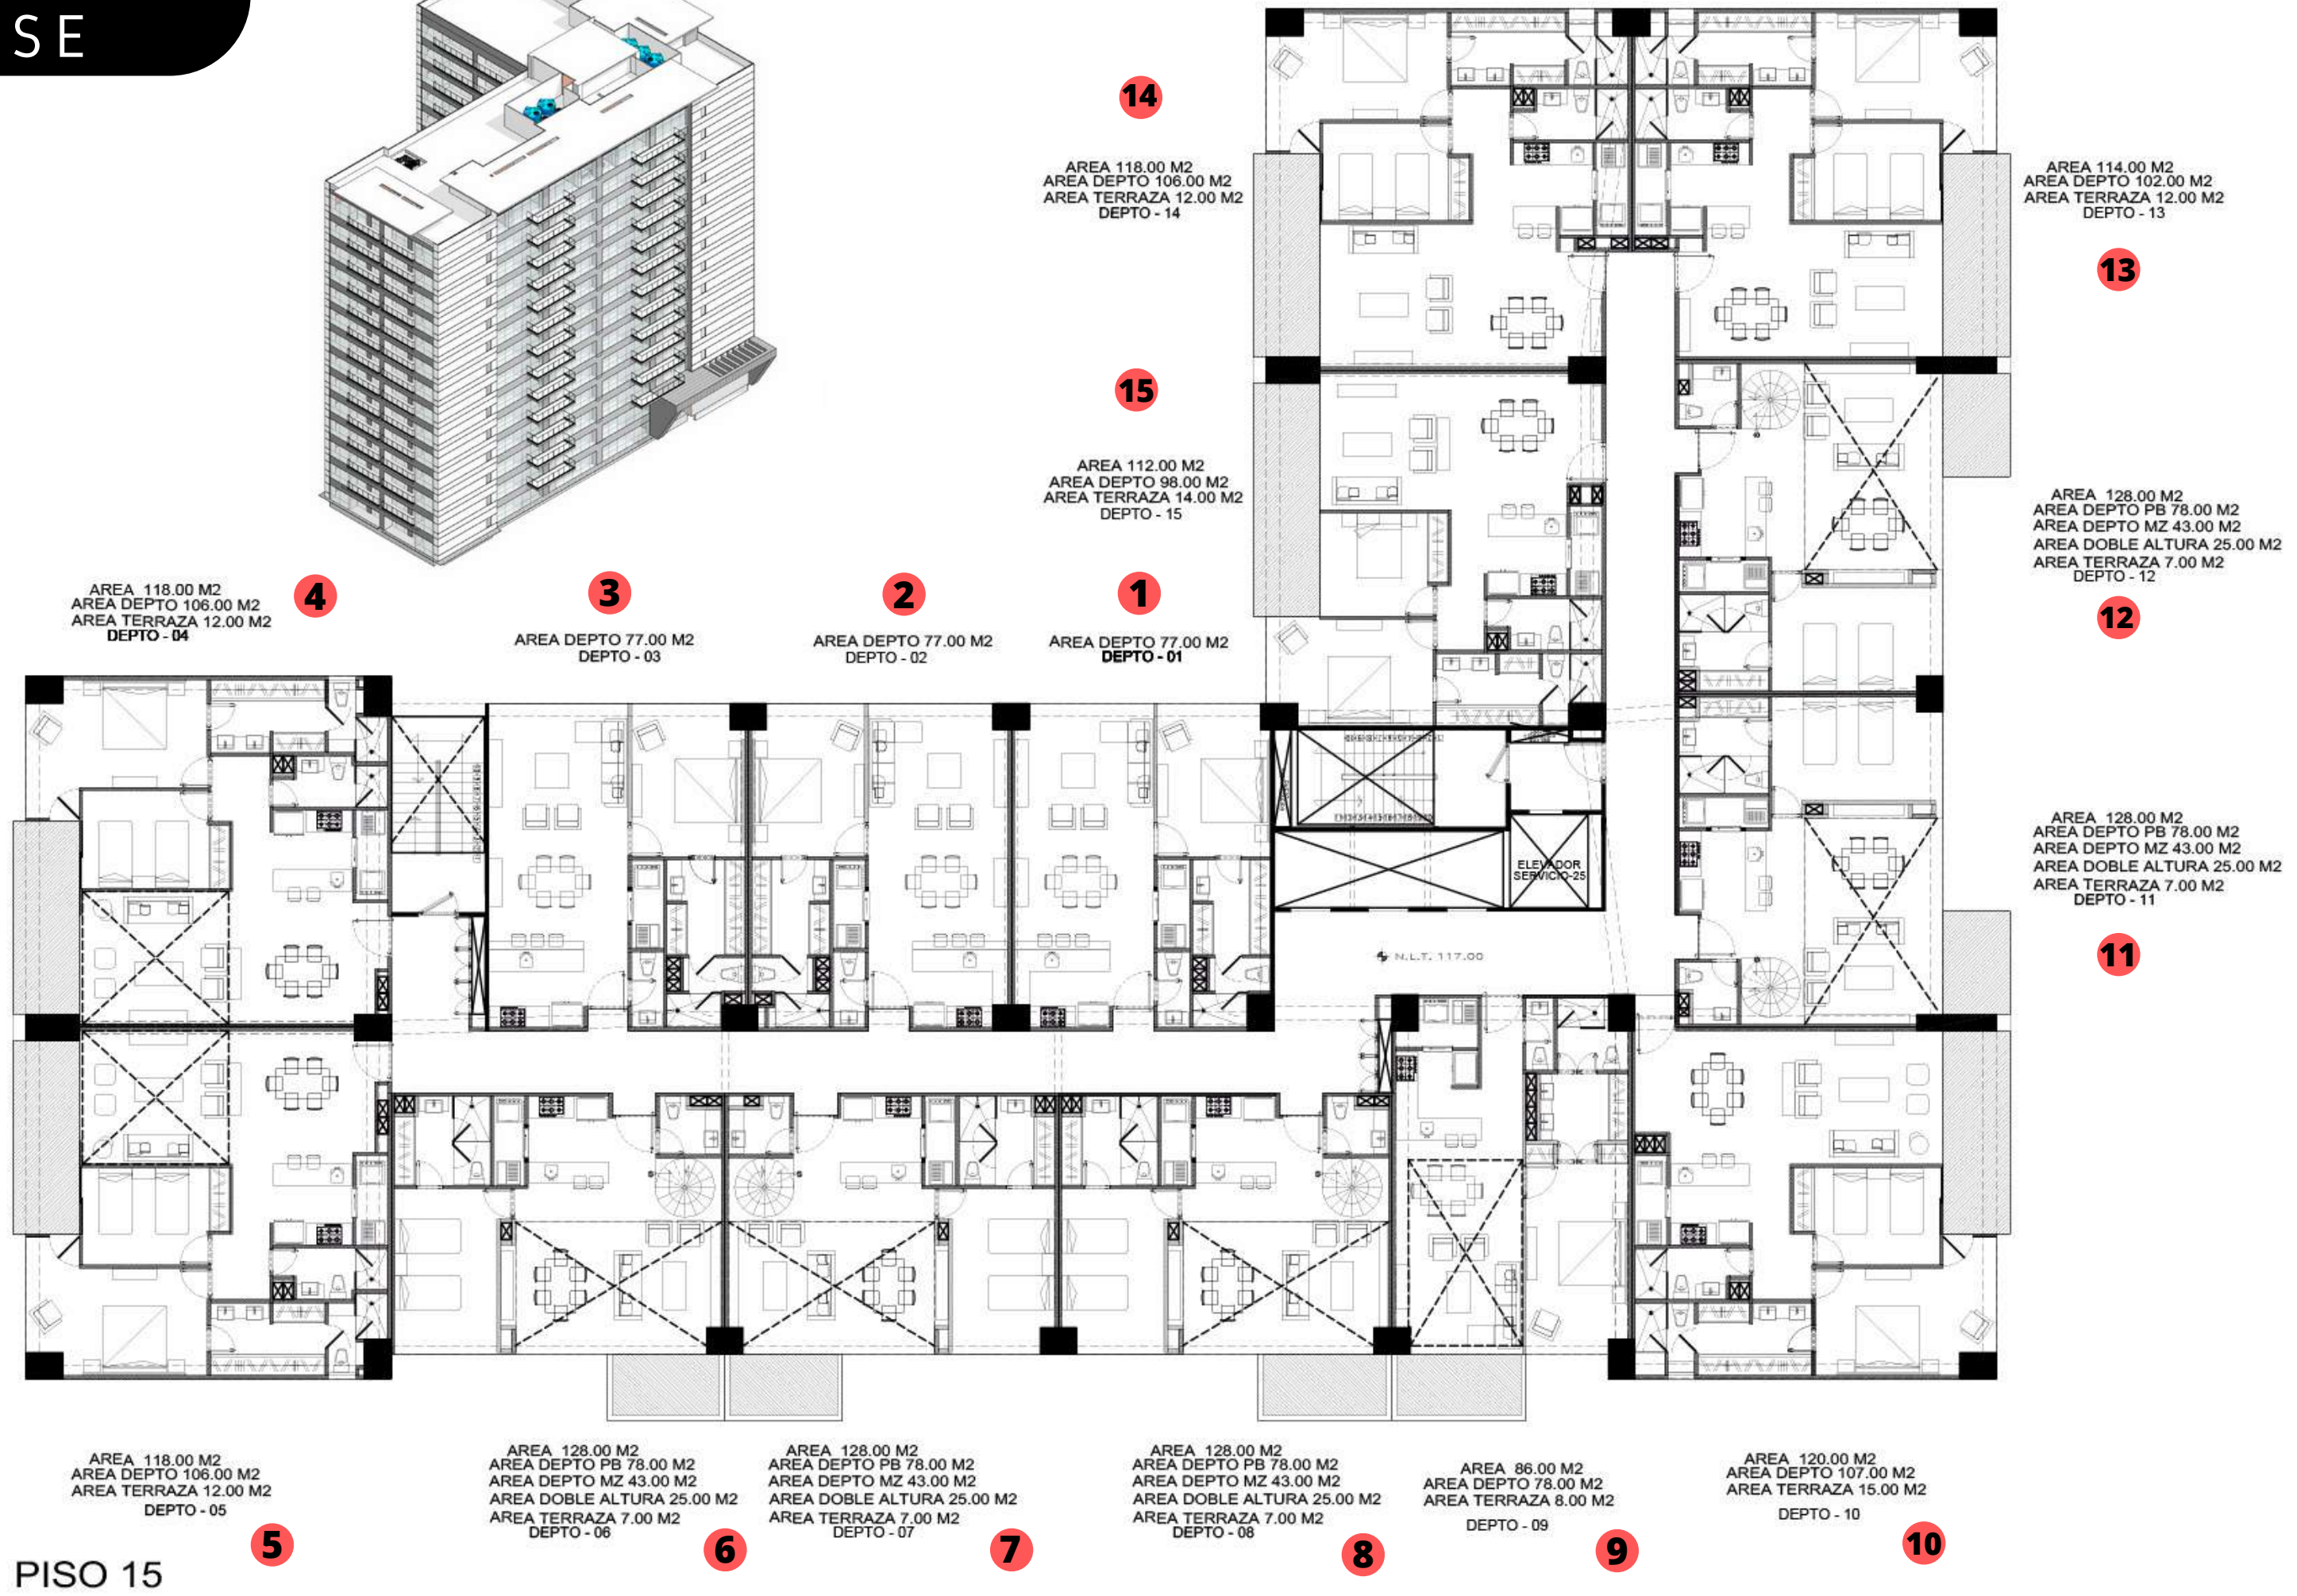

# PREVENTA

CIBAO 2023

-14 Pisos

-Desde 77m2 Hasta 128m2

-Penthouse con doble altura

-1 y 2 Habitaciones

-8 Prototipos de departamentos

-Inicio de Obra Junio 2023

# PLANTA BAJA Townhouse

PISO 2

VISTA CASA CLUB

VISTA LOMAS COUNTRY

PLANTA TIPO

A

# PISO 14 PENTHOUSE

PISO 15

Tipo - 118M2

Tipo - 118M2

Tipo - 118M2

Tipo - 128M2

A wide-angle photograph of a modern indoor swimming pool. The pool is filled with clear blue water and has a dark blue tiled deck. In the background, there is a large stone wall with a recessed area containing several lounge chairs. The ceiling is high with recessed lighting and a long, glowing yellow light fixture. The overall atmosphere is clean and contemporary.