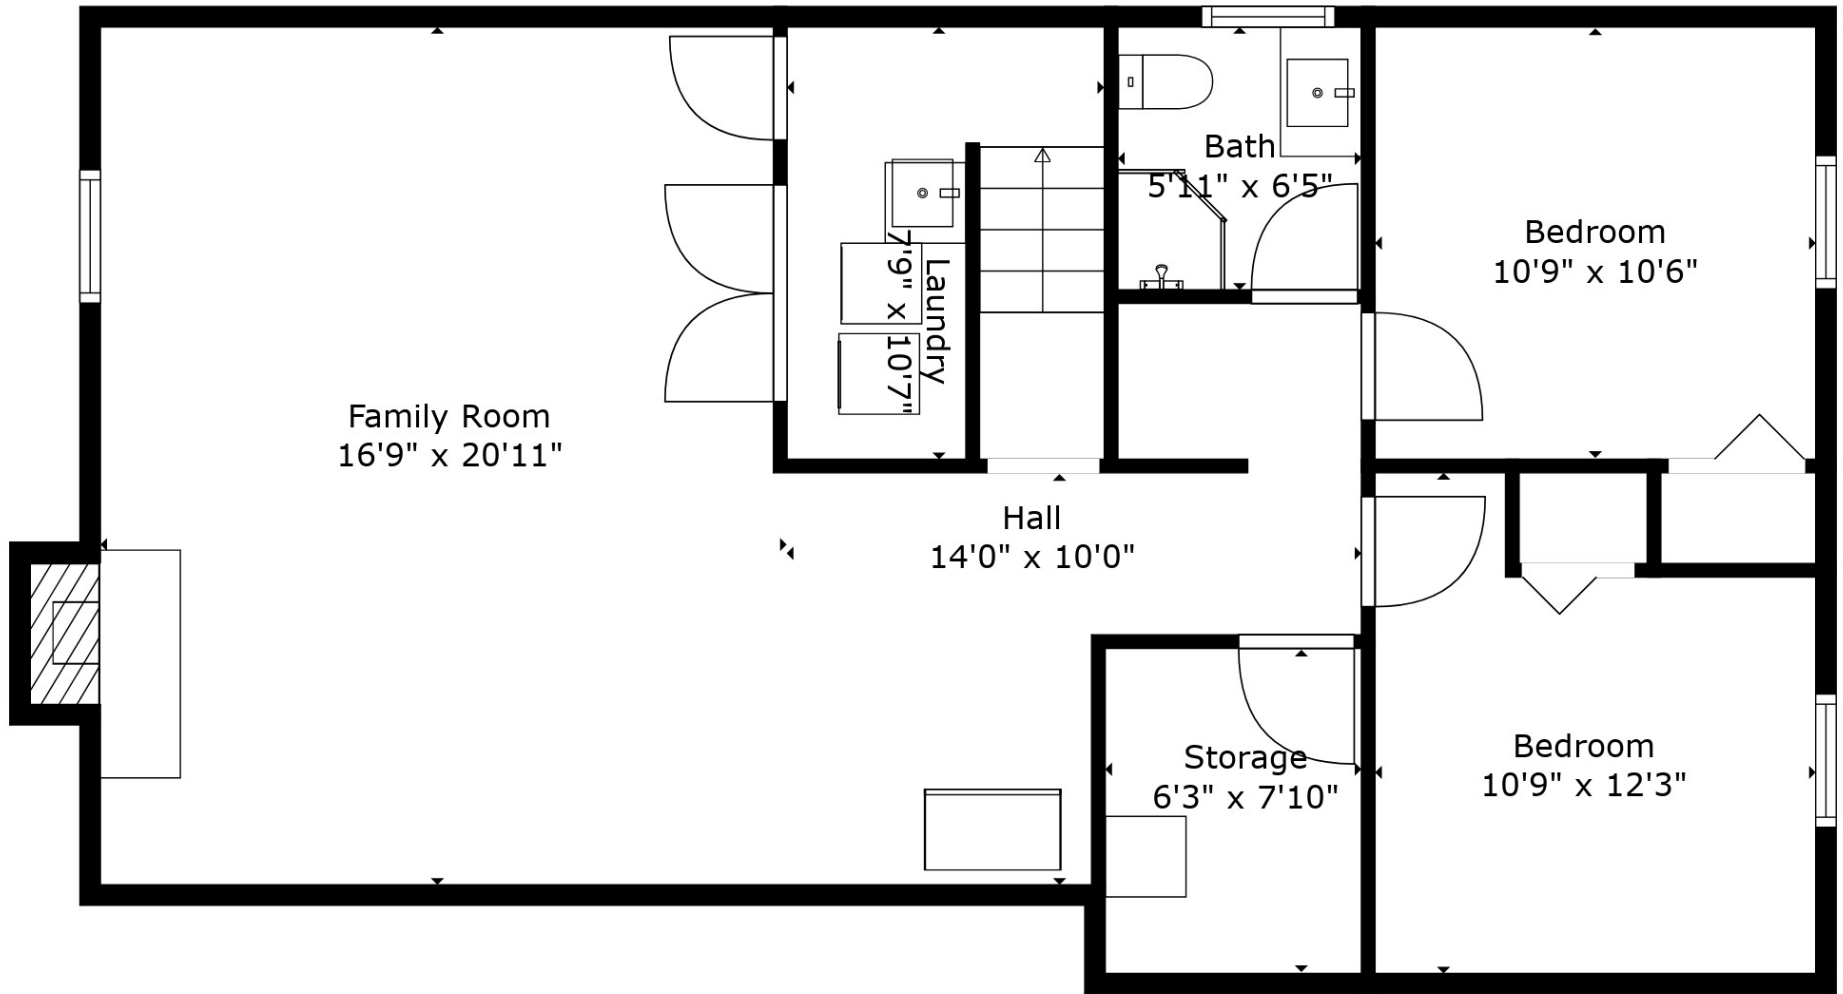

Estimated areas

GLA FLOOR 1: 927 sq. ft, excluded 62 sq. ft
 GLA FLOOR 2: 1050 sq. ft, excluded 285 sq. ft
 Total GLA 1977 sq. ft, total scanned area 2324 sq. ft

Measurements By Rebelsun Co. Deemed Highly Reliable But Not Guaranteed.