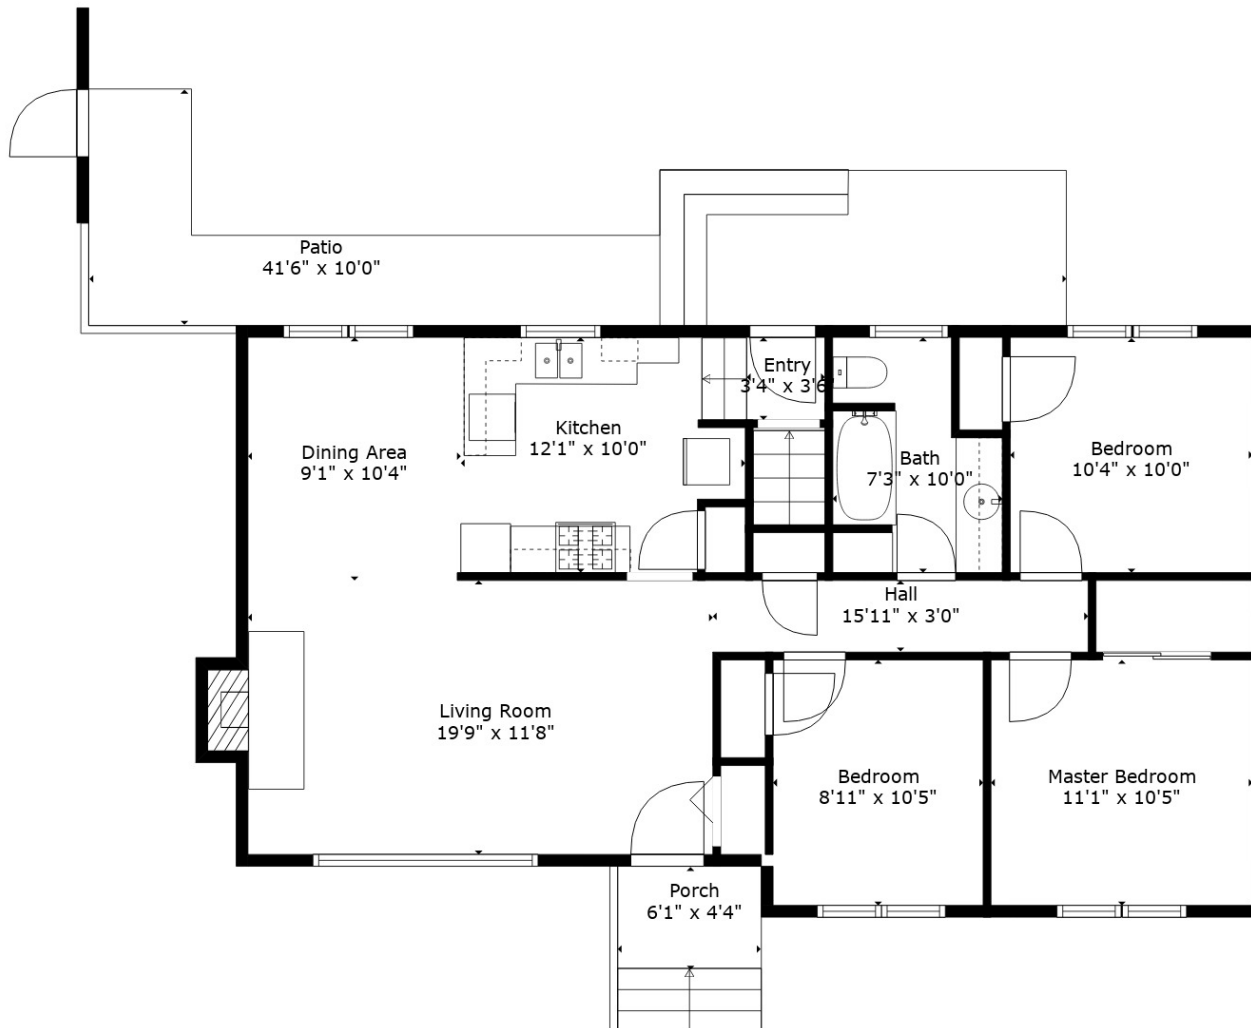

Estimated areas

GLA FLOOR 1: 927 sq. ft, excluded 62 sq. ft
 GLA FLOOR 2: 1050 sq. ft, excluded 285 sq. ft
 Total GLA 1977 sq. ft, total scanned area 2324 sq. ft

Measurements By Rebelsun Co. Deemed Highly Reliable But Not Guaranteed.