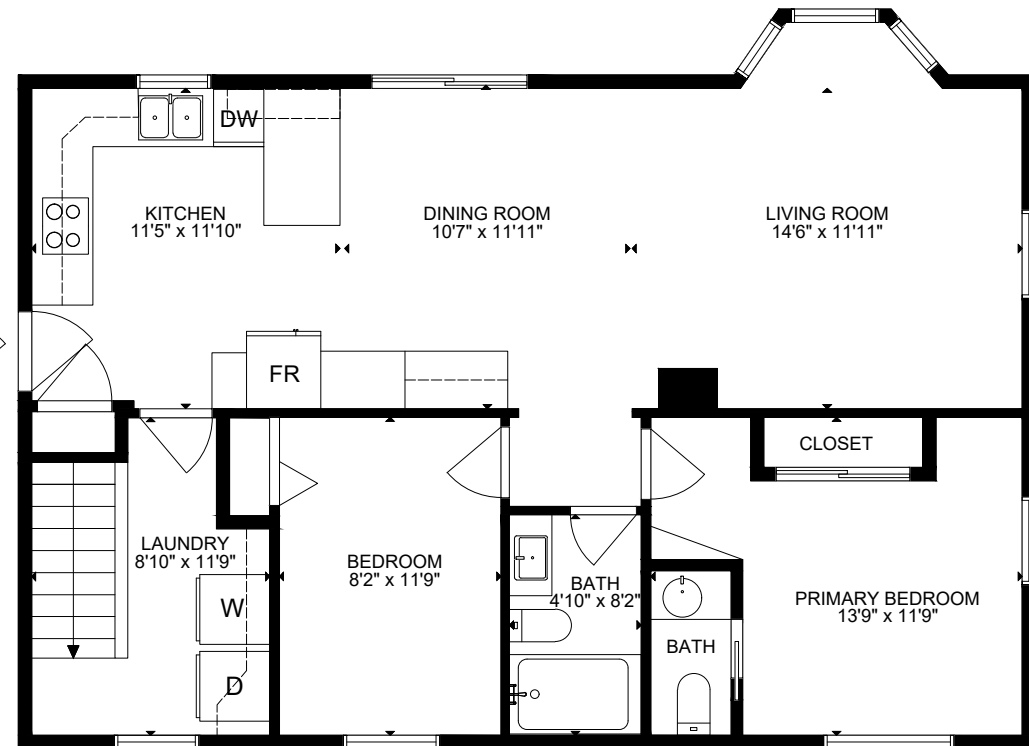

FLOOR 1

FLOOR 2

GROSS INTERNAL AREA
 FLOOR 1: 893 SQ FT, FLOOR 2: 955 SQ FT
 TOTAL: 1848 SQ FT
 SIZE AND DIMENSIONS ARE APPROXIMATE, ACTUAL MAY VARY