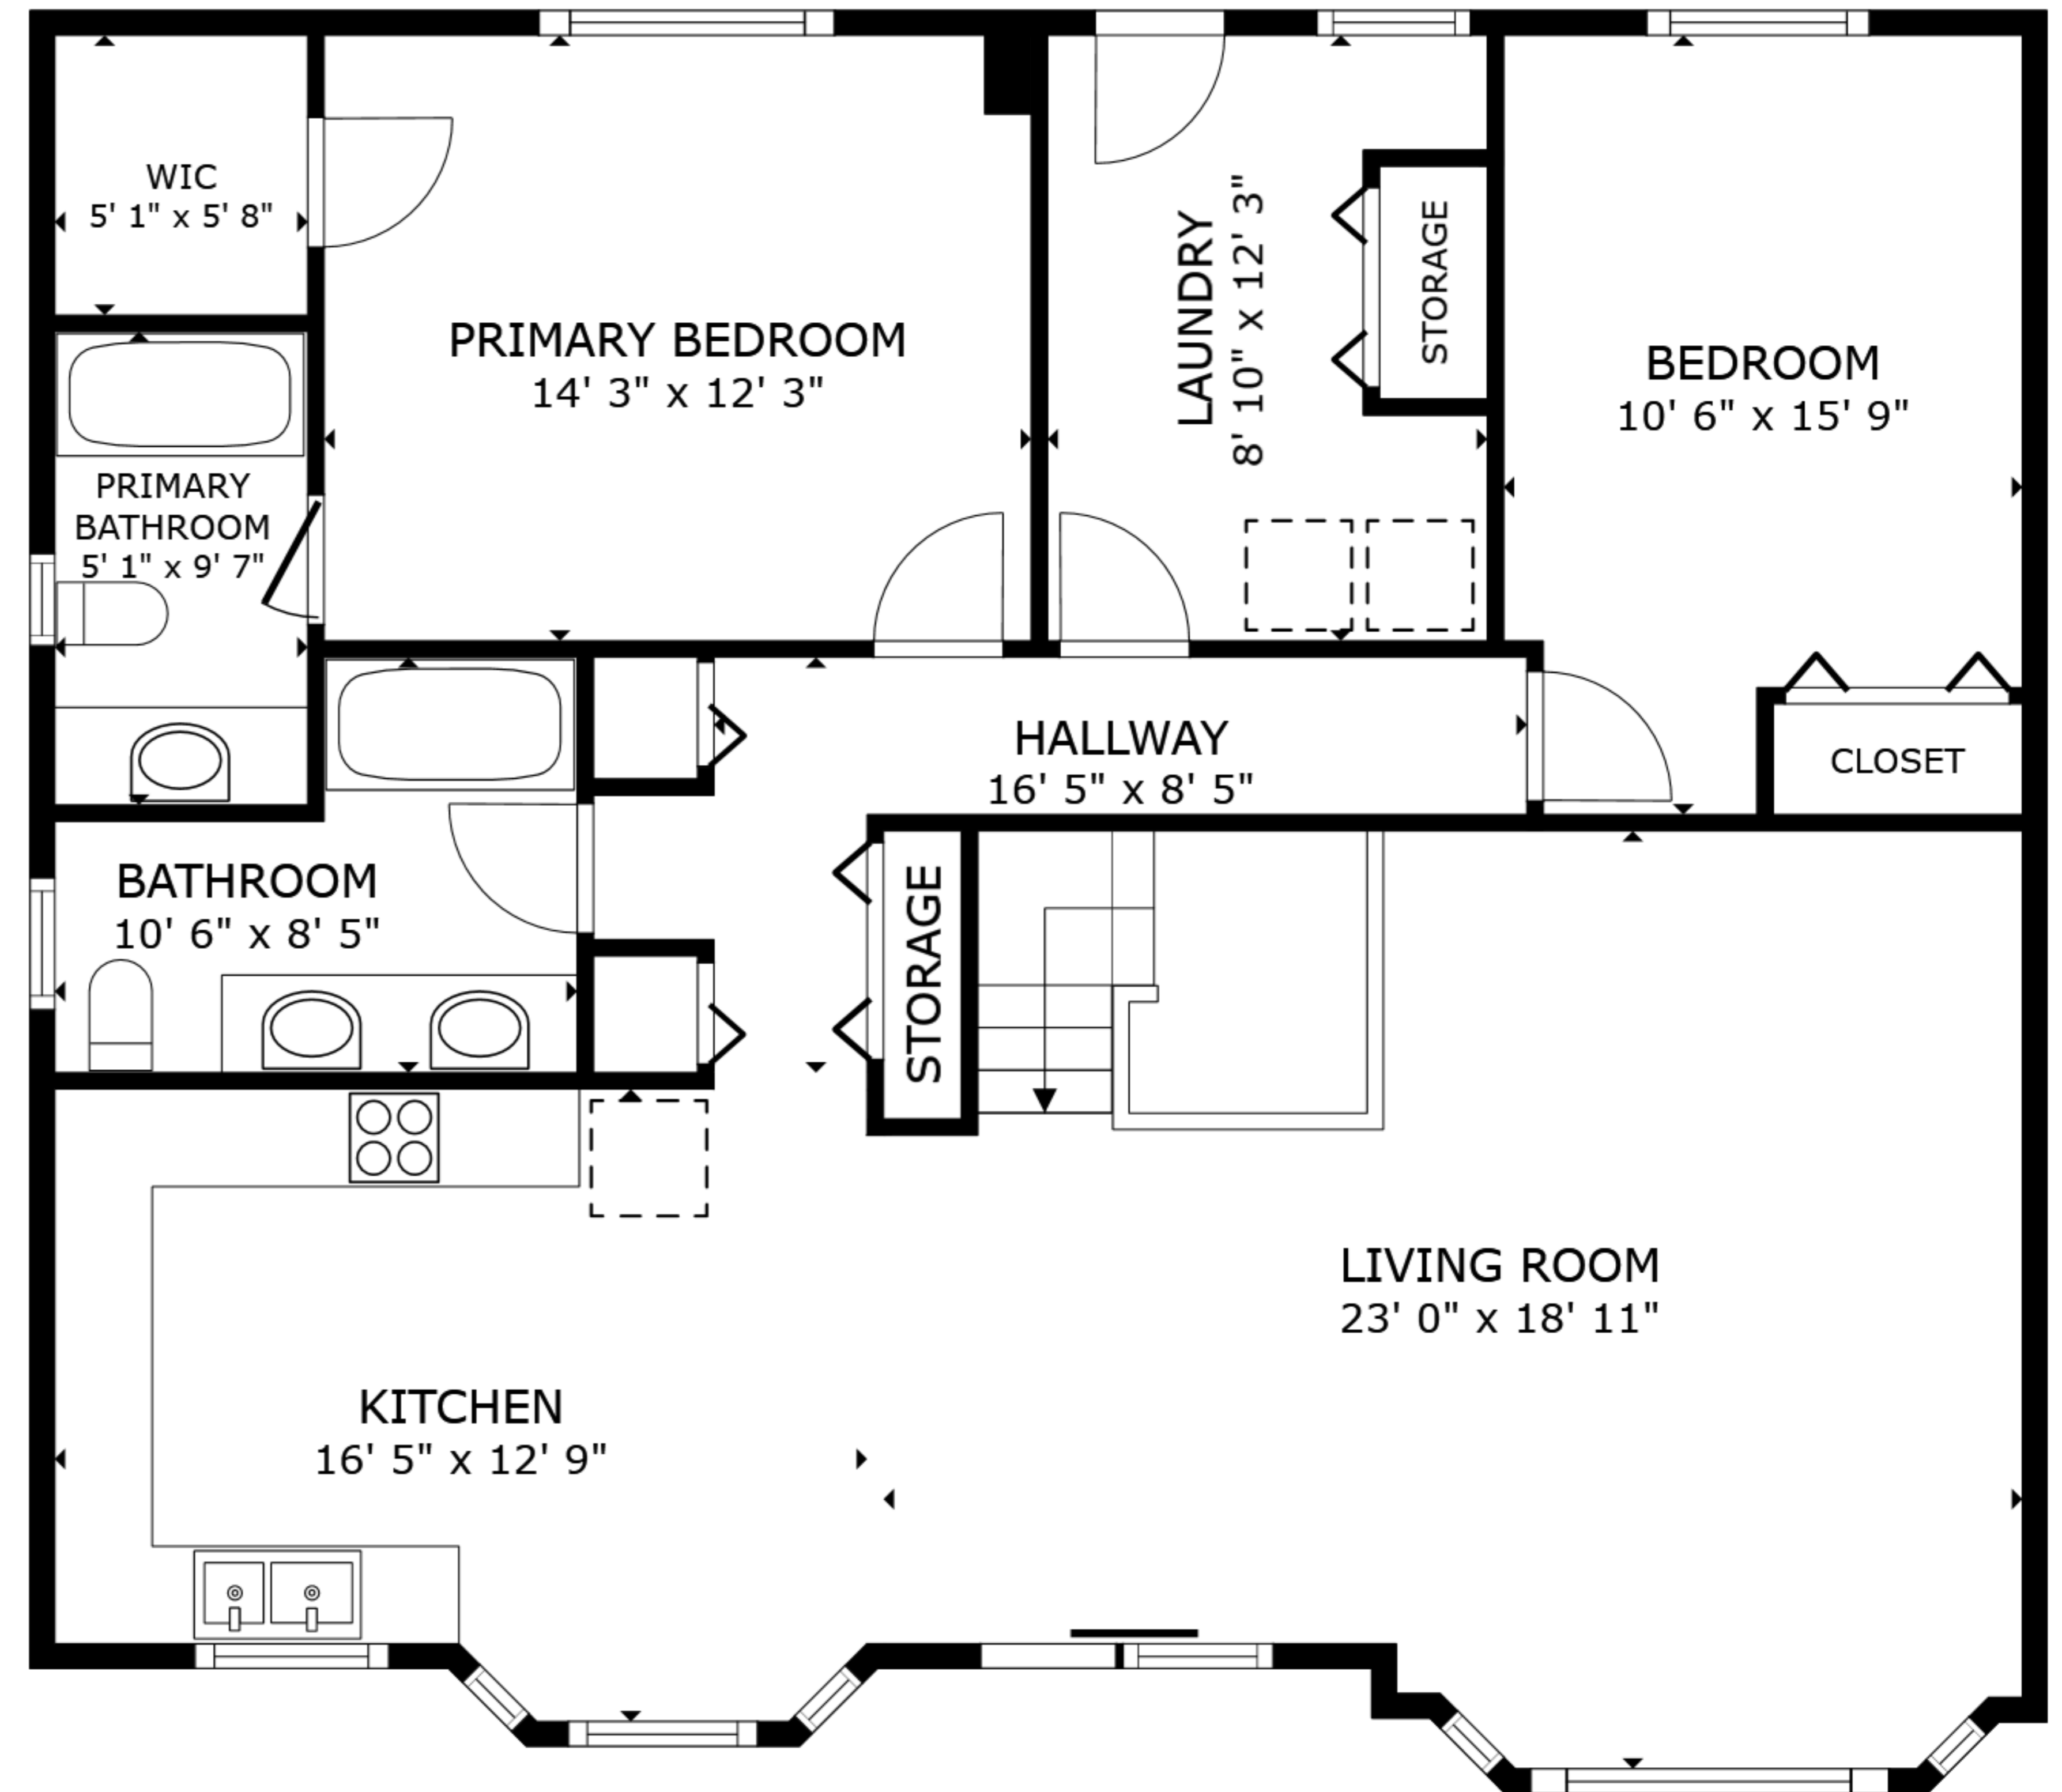

FLOOR 1

FLOOR 2

GROSS INTERNAL AREA
 FLOOR 1 963 sq.ft. FLOOR 2 1,326 sq.ft.
 EXCLUDED AREAS : GARAGE 384 sq.ft.
 TOTAL : 2,289 sq.ft.

SIZES AND DIMENSIONS ARE APPROXIMATE, ACTUAL MAY VARY.