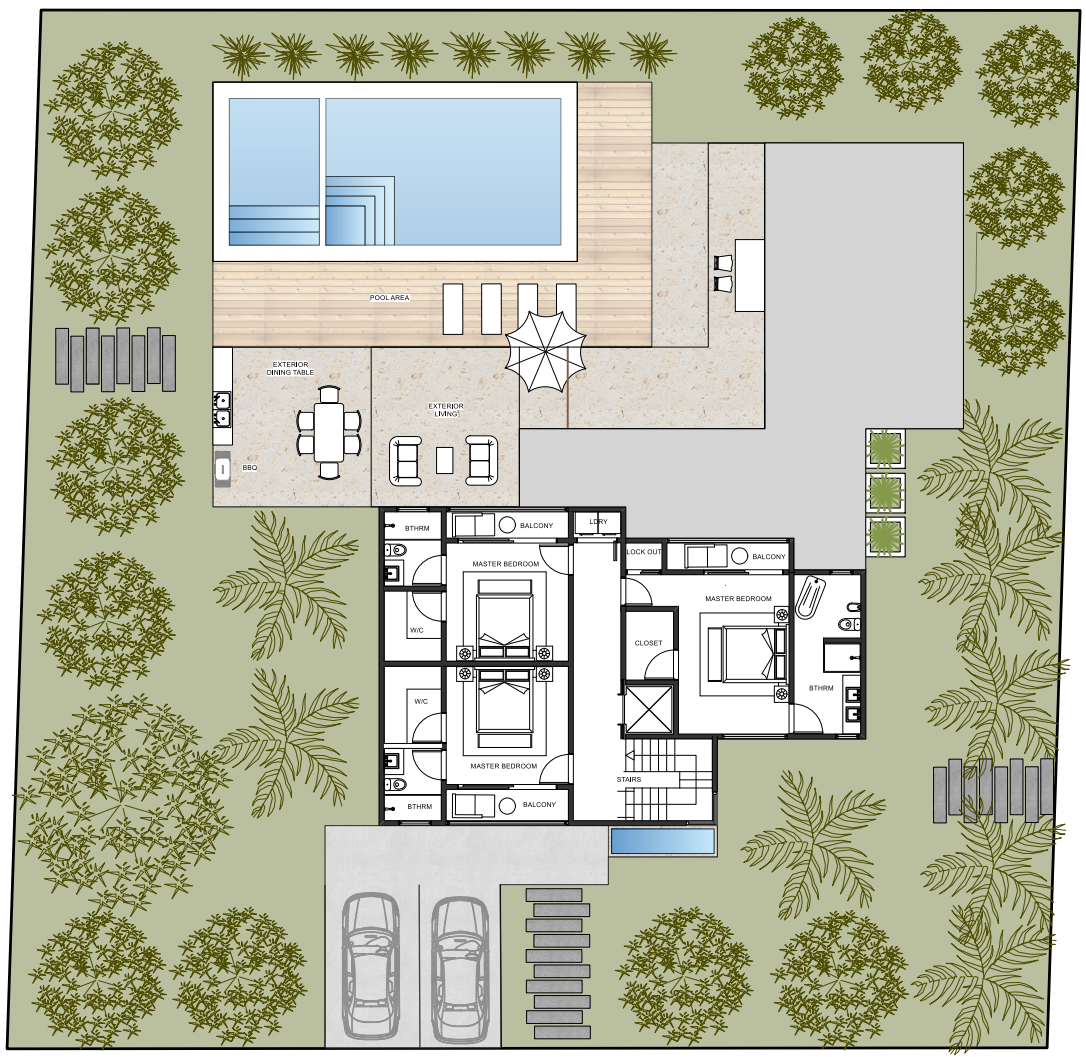

# *Sapphire House*

LEEWARD  
RESERVE

The Sapphire House is a modern and contemporary house, it is the perfect balance between good design, luxury and comfort.

The house is divided by two levels, on the upper level we have the rest areas for a greater privacy. It counts with three spacious main rooms with integrated bathrooms, walking closets and balconies, so you can enjoy the good weather of the Caribbean.

At the lowest level we have the social areas such as the living room, the kitchen and the dining room that have a design designed so that the spaces are open and enjoyable for the whole family.

Then, we have a recreational space such as the outdoor to enjoy the pool and a bbq area. In addition to this, the house has a guest house with 1 Murphy-type room.

## RESERVE

**SAPPHIRE HOUSE**  
SECOND FLOOR-PLAN  
MONITOR

**SAPPHIRE HOUSE**

**SECOND FLOOR - 1,336.68 sq ft.**

- AMENITIES
- Three Master Bedroom
  - Laundry

SECOND FLOOR PLAN  
Esc. 1:150

# LEeward

RESERVE

**SAPPHIRE HOUSE**  
THIRD FLOOR-PLAN  
MONITOR

**SAPPHIRE HOUSE**

THIRD FLOOR - 493.62 sq ft.

AMENITIES  
TERRACE

THIRD FLOOR PLAN  
Esc. 1:150