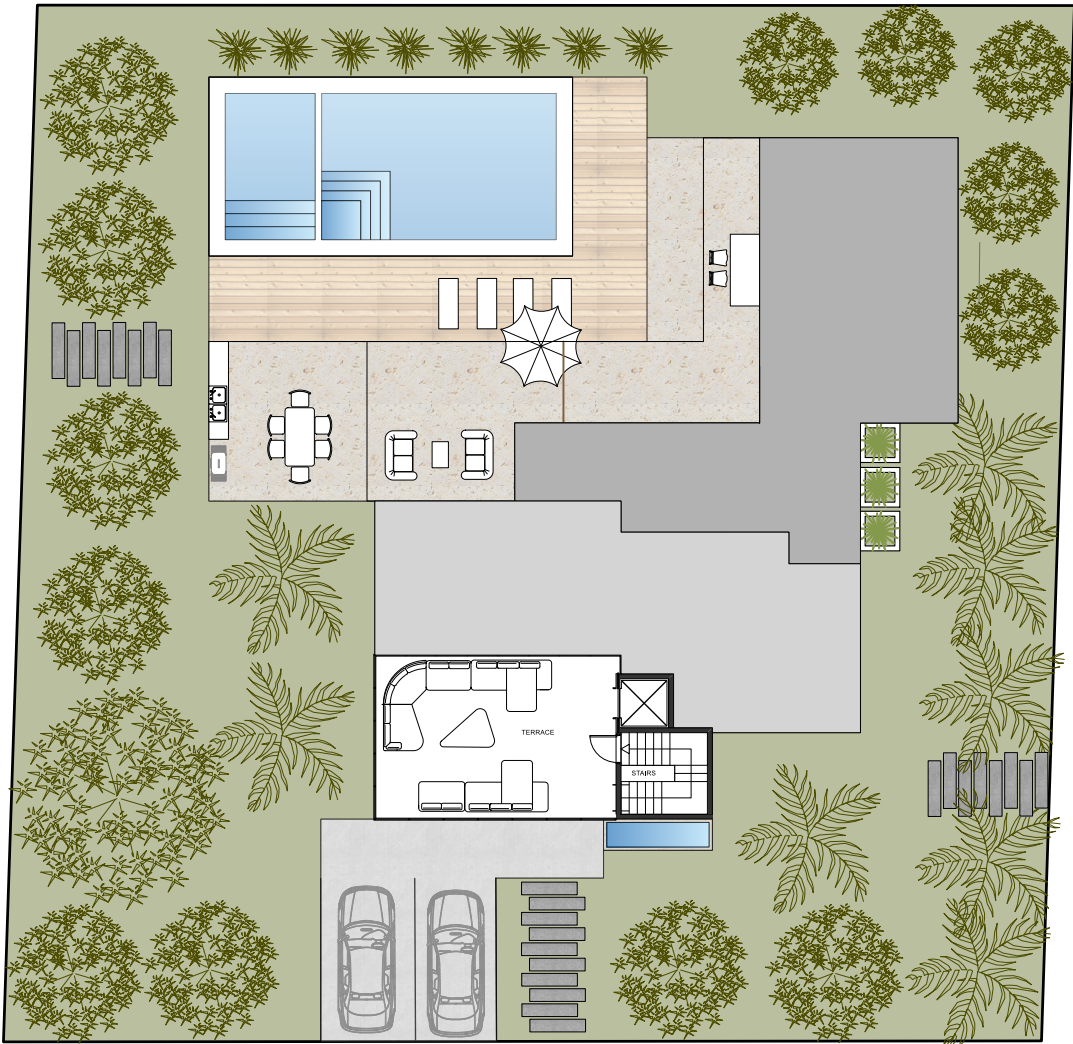

# *Sapphire House*

LEEWARD  
RESERVE

The Sapphire House is a modern and contemporary house, it is the perfect balance between good design, luxury and comfort.

The house is divided by two levels, on the upper level we have the rest areas for a greater privacy. It counts with three spacious main rooms with integrated bathrooms, walking closets and balconies, so you can enjoy the good weather of the Caribbean.

# LEeward

RESERVE

**SAPPHIRE HOUSE**  
THIRD FLOOR-PLAN  
MONITOR

**SAPPHIRE HOUSE**

THIRD FLOOR - 493.62 sq ft.

AMENITIES  
TERRACE

THIRD FLOOR PLAN  
Esc. 1:150