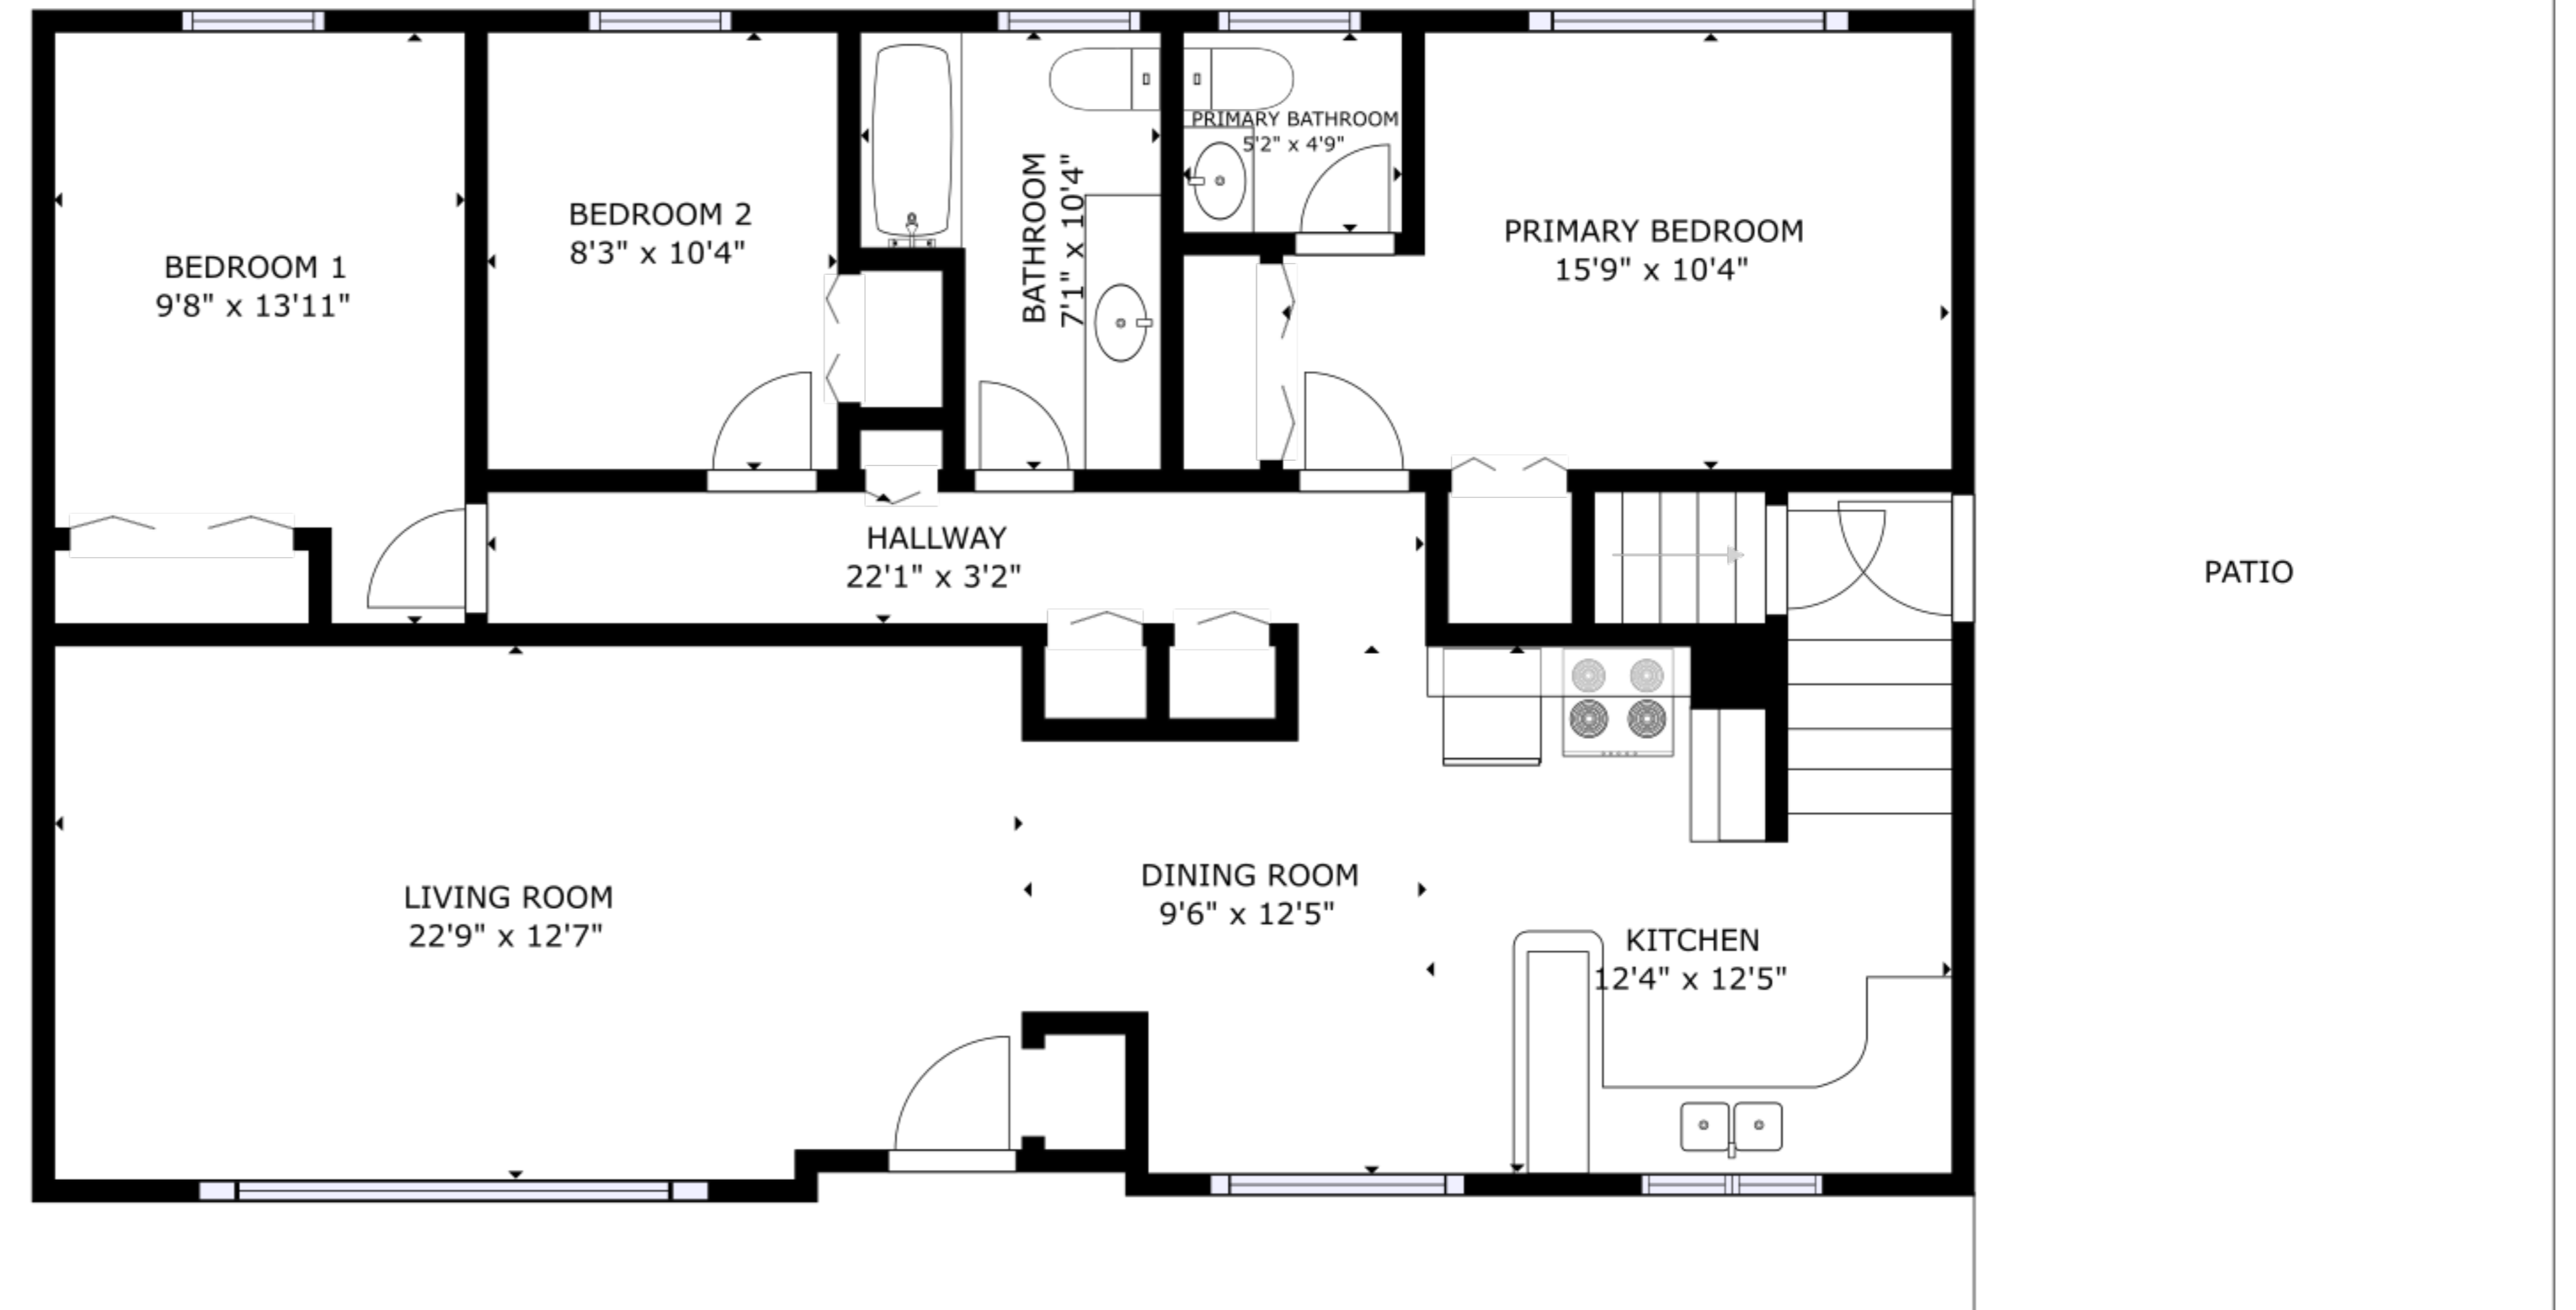

FLOOR 1

FLOOR 2

GROSS INTERNAL AREA
 FLOOR 1: 1199 sq ft, FLOOR 2: 1194 sq ft
 EXCLUDED AREAS: PATIO: 436 sq ft
 TOTAL: 2393 sq ft
 SIZES AND DIMENSIONS ARE APPROXIMATE, ACTUAL MAY VARY.