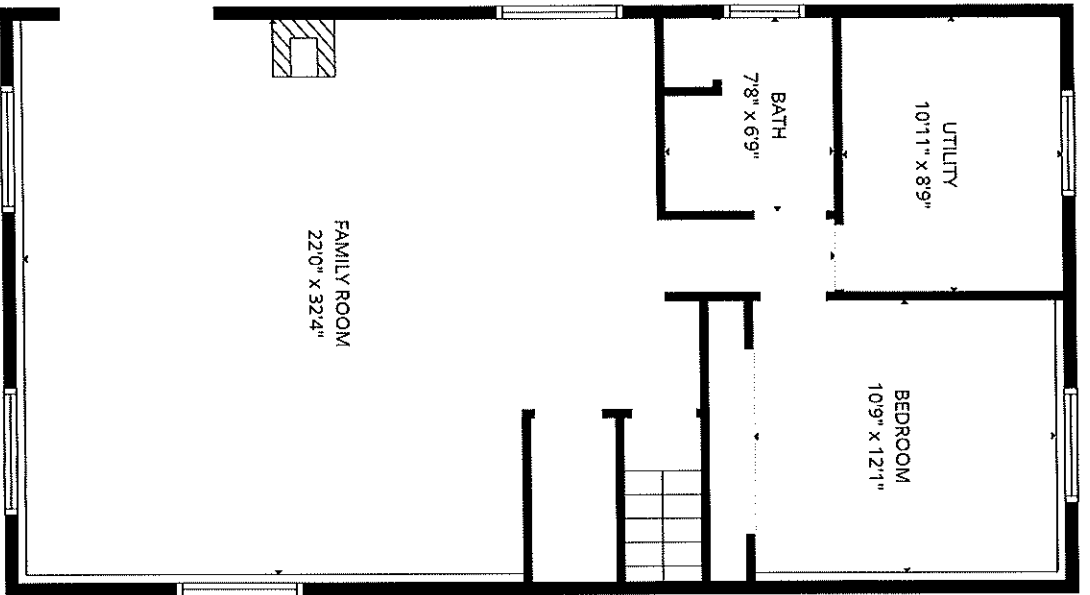

Total area: 1262 sq. ft
Gross living area: 1195 sq. ft

Finished area: 1195 sq. ft
Non-standard finished area: 0 sq. ft

11209 State Highway 70, Minocqua, Wisconsin 54548, United States

Total area: 2260 sq. ft
Gross living area: 1195 sq. ft

Finished area: 2087 sq. ft
Non-standard finished area: 0 sq. ft

Level 1 - Below Grade

106 sq. ft Unfinished Area
Below Grade

892 sq. ft Finished Area
Below Grade

Total area: 998 sq. ft
Gross living area: 0 sq. ft

Finished area: 892 sq. ft
Non-standard finished area: 0 sq. ft

Basement

1st floor

FLOOR PLAN CREATED BY CURICASA APP. MEASUREMENTS DERIVED HIGHLY RELIABLE BUT NOT GUARANTEED.