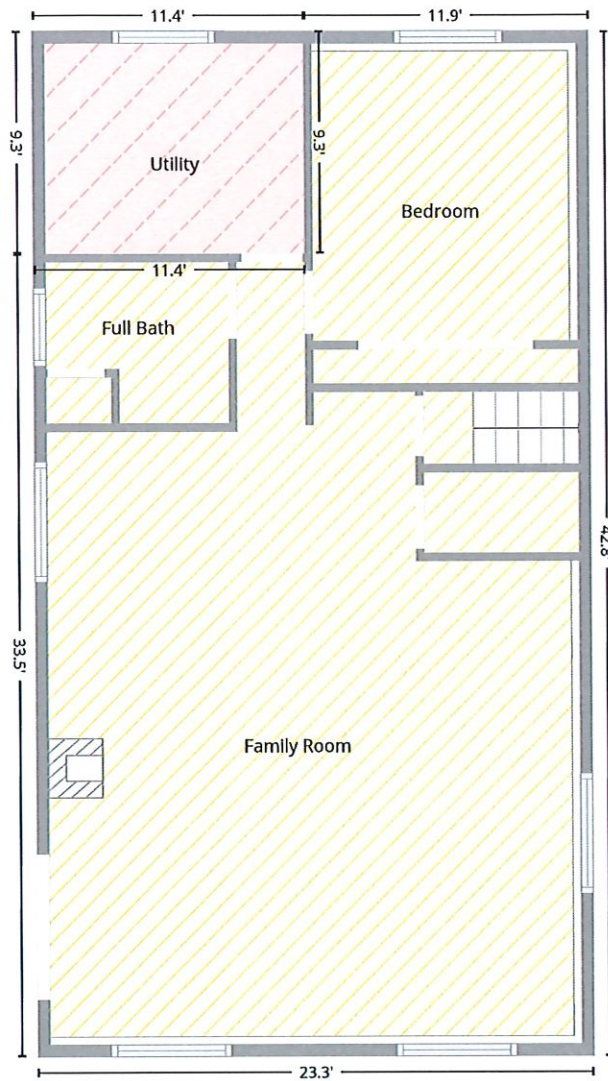

11209 State Highway 70, Minocqua, Wisconsin 54548, United States

Total area: 2260 sq. ft
Gross living area: 1195 sq. ft

Finished area: 2087 sq. ft
Non-standard finished area: 0 sq. ft

Level 2

1195 sq. ft Finished Area
Above Grade

Total area: 1262 sq. ft
Gross living area: 1195 sq. ft

Finished area: 1195 sq. ft
Non-standard finished area: 0 sq. ft

11209 State Highway 70, Minocqua, Wisconsin 54548, United States

Total area: 2260 sq. ft
Gross living area: 1195 sq. ft

Finished area: 2087 sq. ft
Non-standard finished area: 0 sq. ft

Level 1 - Below Grade

106 sq. ft Unfinished Area
Below Grade

892 sq. ft Finished Area
Below Grade

Total area: 998 sq. ft
Gross living area: 0 sq. ft

Finished area: 892 sq. ft
Non-standard finished area: 0 sq. ft

Basement

1st floor

FLOOR PLAN CREATED BY CURICASA APP. MEASUREMENTS DERIVED HIGHLY RELIABLE BUT NOT GUARANTEED.