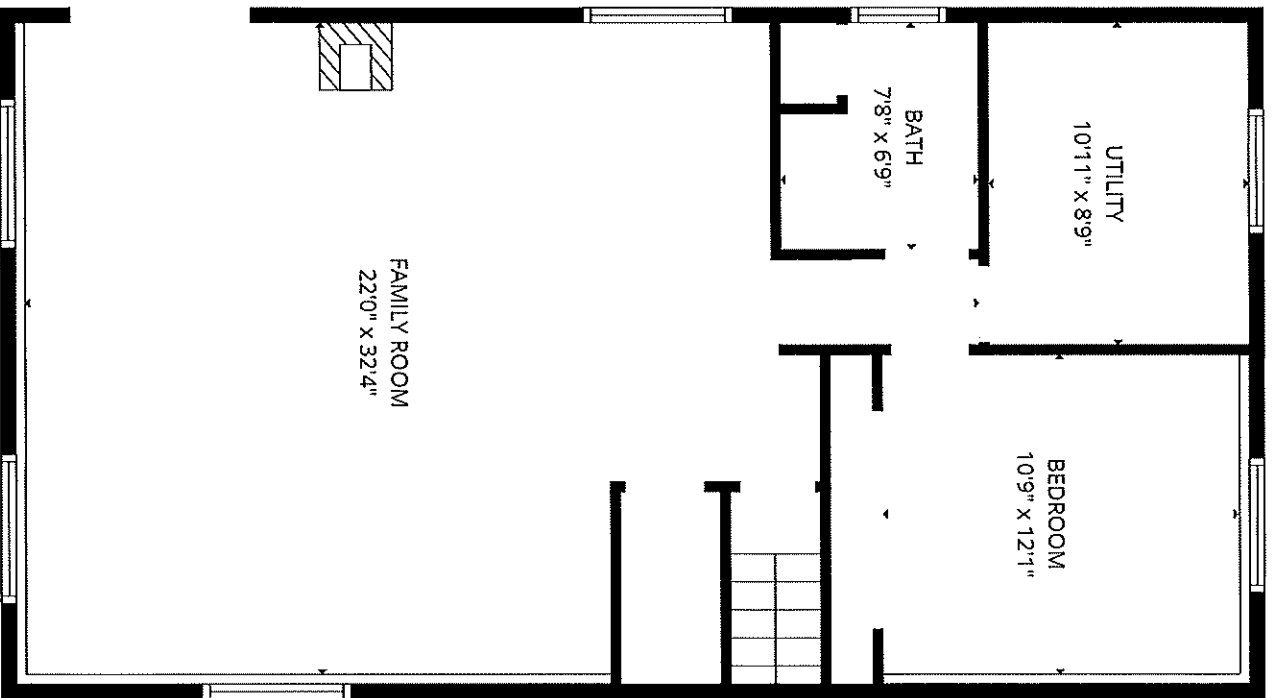

Total area: 1262 sq. ft
Gross living area: 1195 sq. ft

Finished area: 1195 sq. ft
Non-standard finished area: 0 sq. ft

11209 State Highway 70, Minocqua, Wisconsin 54548, United States

Total area: 2260 sq. ft
Gross living area: 1195 sq. ft

Finished area: 2087 sq. ft
Non-standard finished area: 0 sq. ft

Level 1 - Below Grade

106 sq. ft Unfinished Area
Below Grade

892 sq. ft Finished Area
Below Grade

Total area: 998 sq. ft
Gross living area: 0 sq. ft

Finished area: 892 sq. ft
Non-standard finished area: 0 sq. ft

Basement

1st floor

FLOOR PLAN CREATED BY CURICASA APP. MEASUREMENTS DERIVED HIGHLY RELIABLE BUT NOT GUARANTEED.