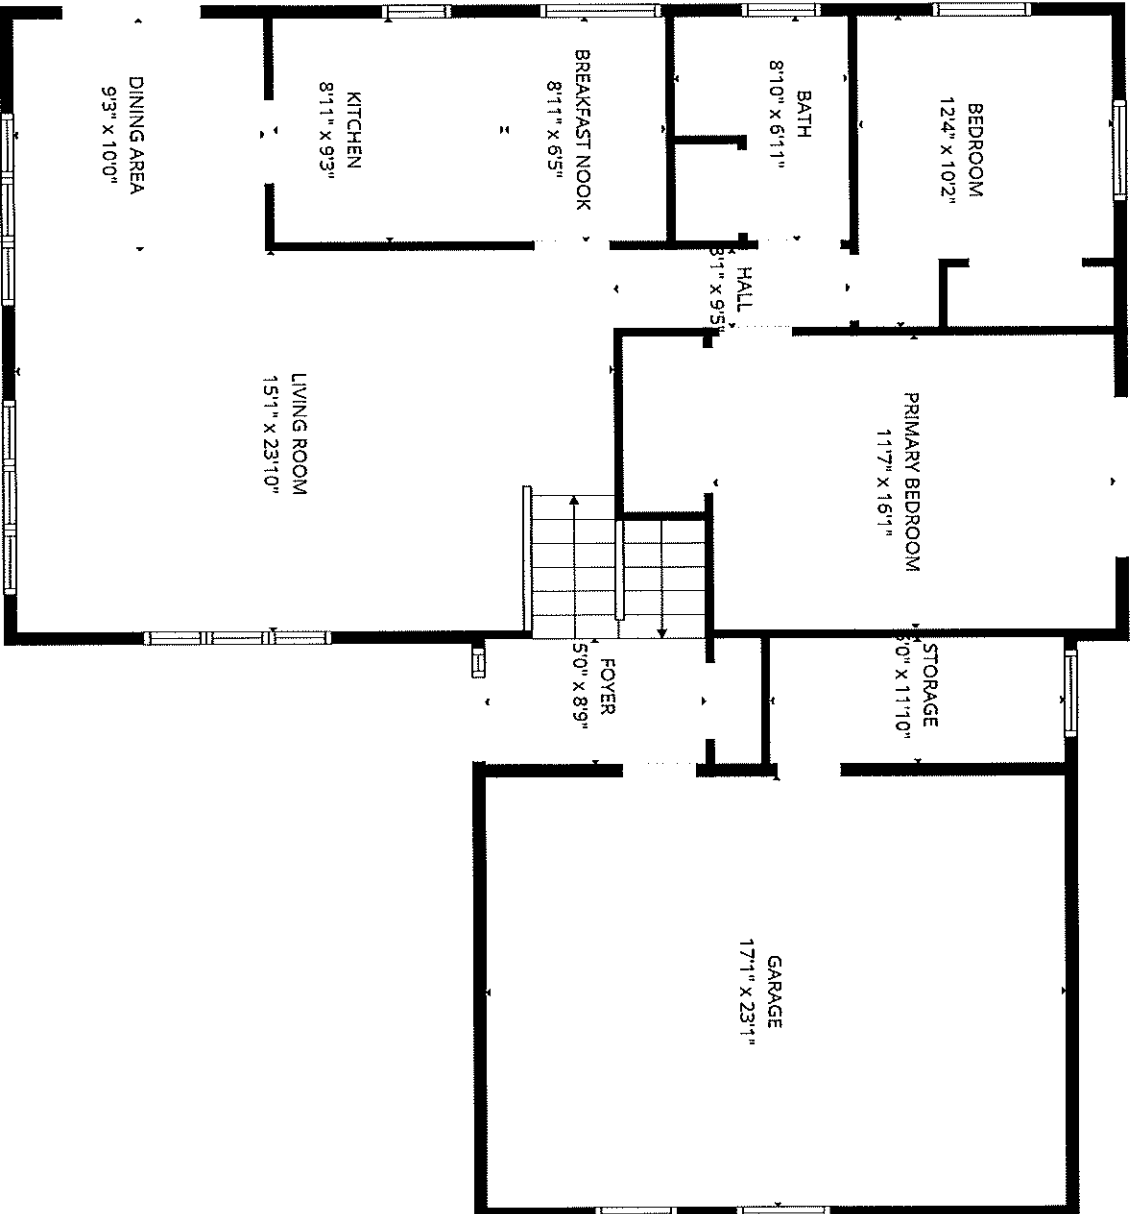

Total area: 1262 sq. ft
Gross living area: 1195 sq. ft

Finished area: 1195 sq. ft
Non-standard finished area: 0 sq. ft

11209 State Highway 70, Minocqua, Wisconsin 54548, United States

Total area: 2260 sq. ft
Gross living area: 1195 sq. ft

Finished area: 2087 sq. ft
Non-standard finished area: 0 sq. ft

Level 1 - Below Grade

106 sq. ft Unfinished Area
Below Grade

892 sq. ft Finished Area
Below Grade

Total area: 998 sq. ft
Gross living area: 0 sq. ft

Finished area: 892 sq. ft
Non-standard finished area: 0 sq. ft

Basement

1st floor

FLOOR PLAN CREATED BY CURICASA APP. MEASUREMENTS DERIVED HIGHLY RELIABLE BUT NOT GUARANTEED.