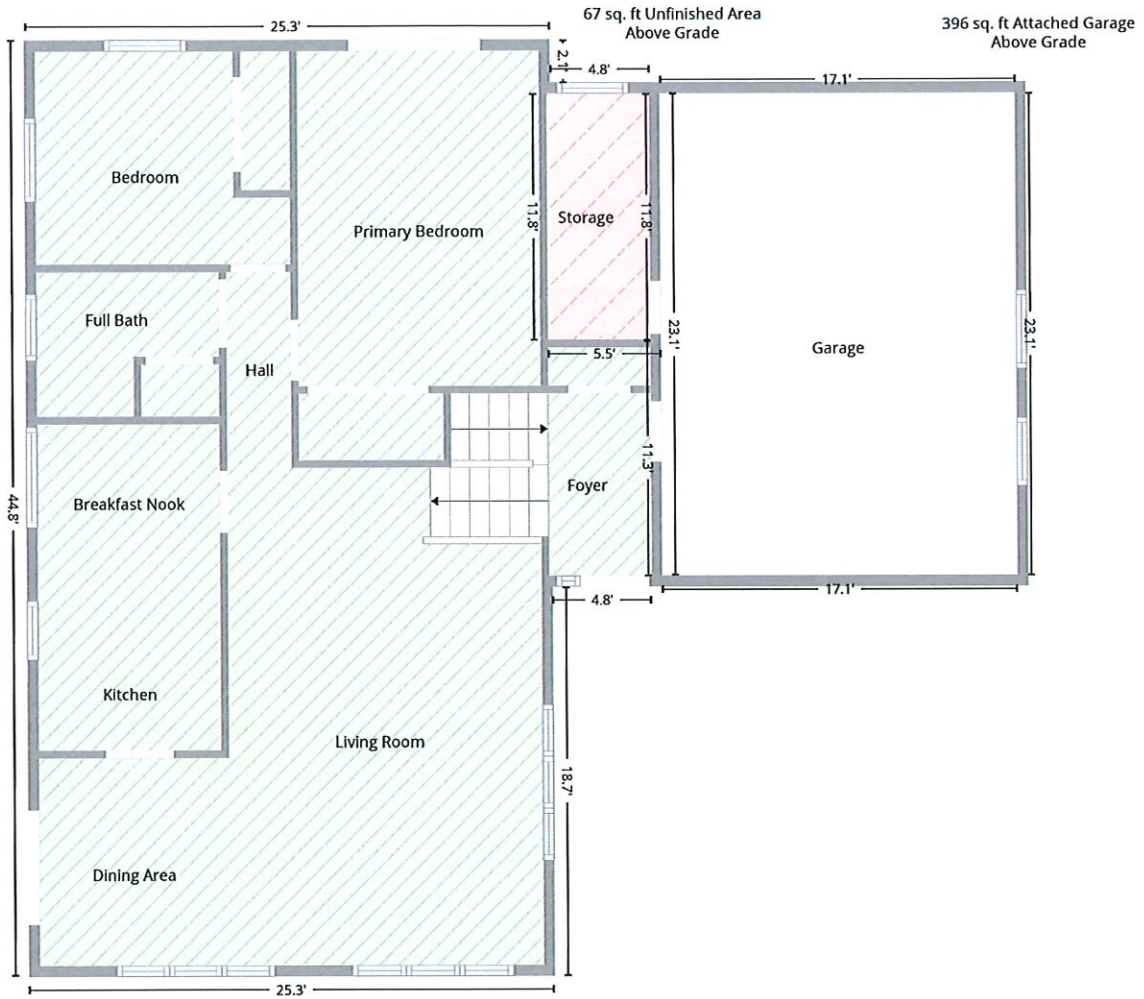

11209 State Highway 70, Minocqua, Wisconsin 54548, United States

Total area: 2260 sq. ft
Gross living area: 1195 sq. ft

Finished area: 2087 sq. ft
Non-standard finished area: 0 sq. ft

Level 2

1195 sq. ft Finished Area
Above Grade

Total area: 1262 sq. ft
Gross living area: 1195 sq. ft

Finished area: 1195 sq. ft
Non-standard finished area: 0 sq. ft

11209 State Highway 70, Minocqua, Wisconsin 54548, United States

Total area: 2260 sq. ft
Gross living area: 1195 sq. ft

Finished area: 2087 sq. ft
Non-standard finished area: 0 sq. ft

Level 1 - Below Grade

106 sq. ft Unfinished Area
Below Grade

892 sq. ft Finished Area
Below Grade

Total area: 998 sq. ft
Gross living area: 0 sq. ft

Finished area: 892 sq. ft
Non-standard finished area: 0 sq. ft

Basement

1st floor

FLOOR PLAN CREATED BY CURICASA APP. MEASUREMENTS DERIVED HIGHLY RELIABLE BUT NOT GUARANTEED.