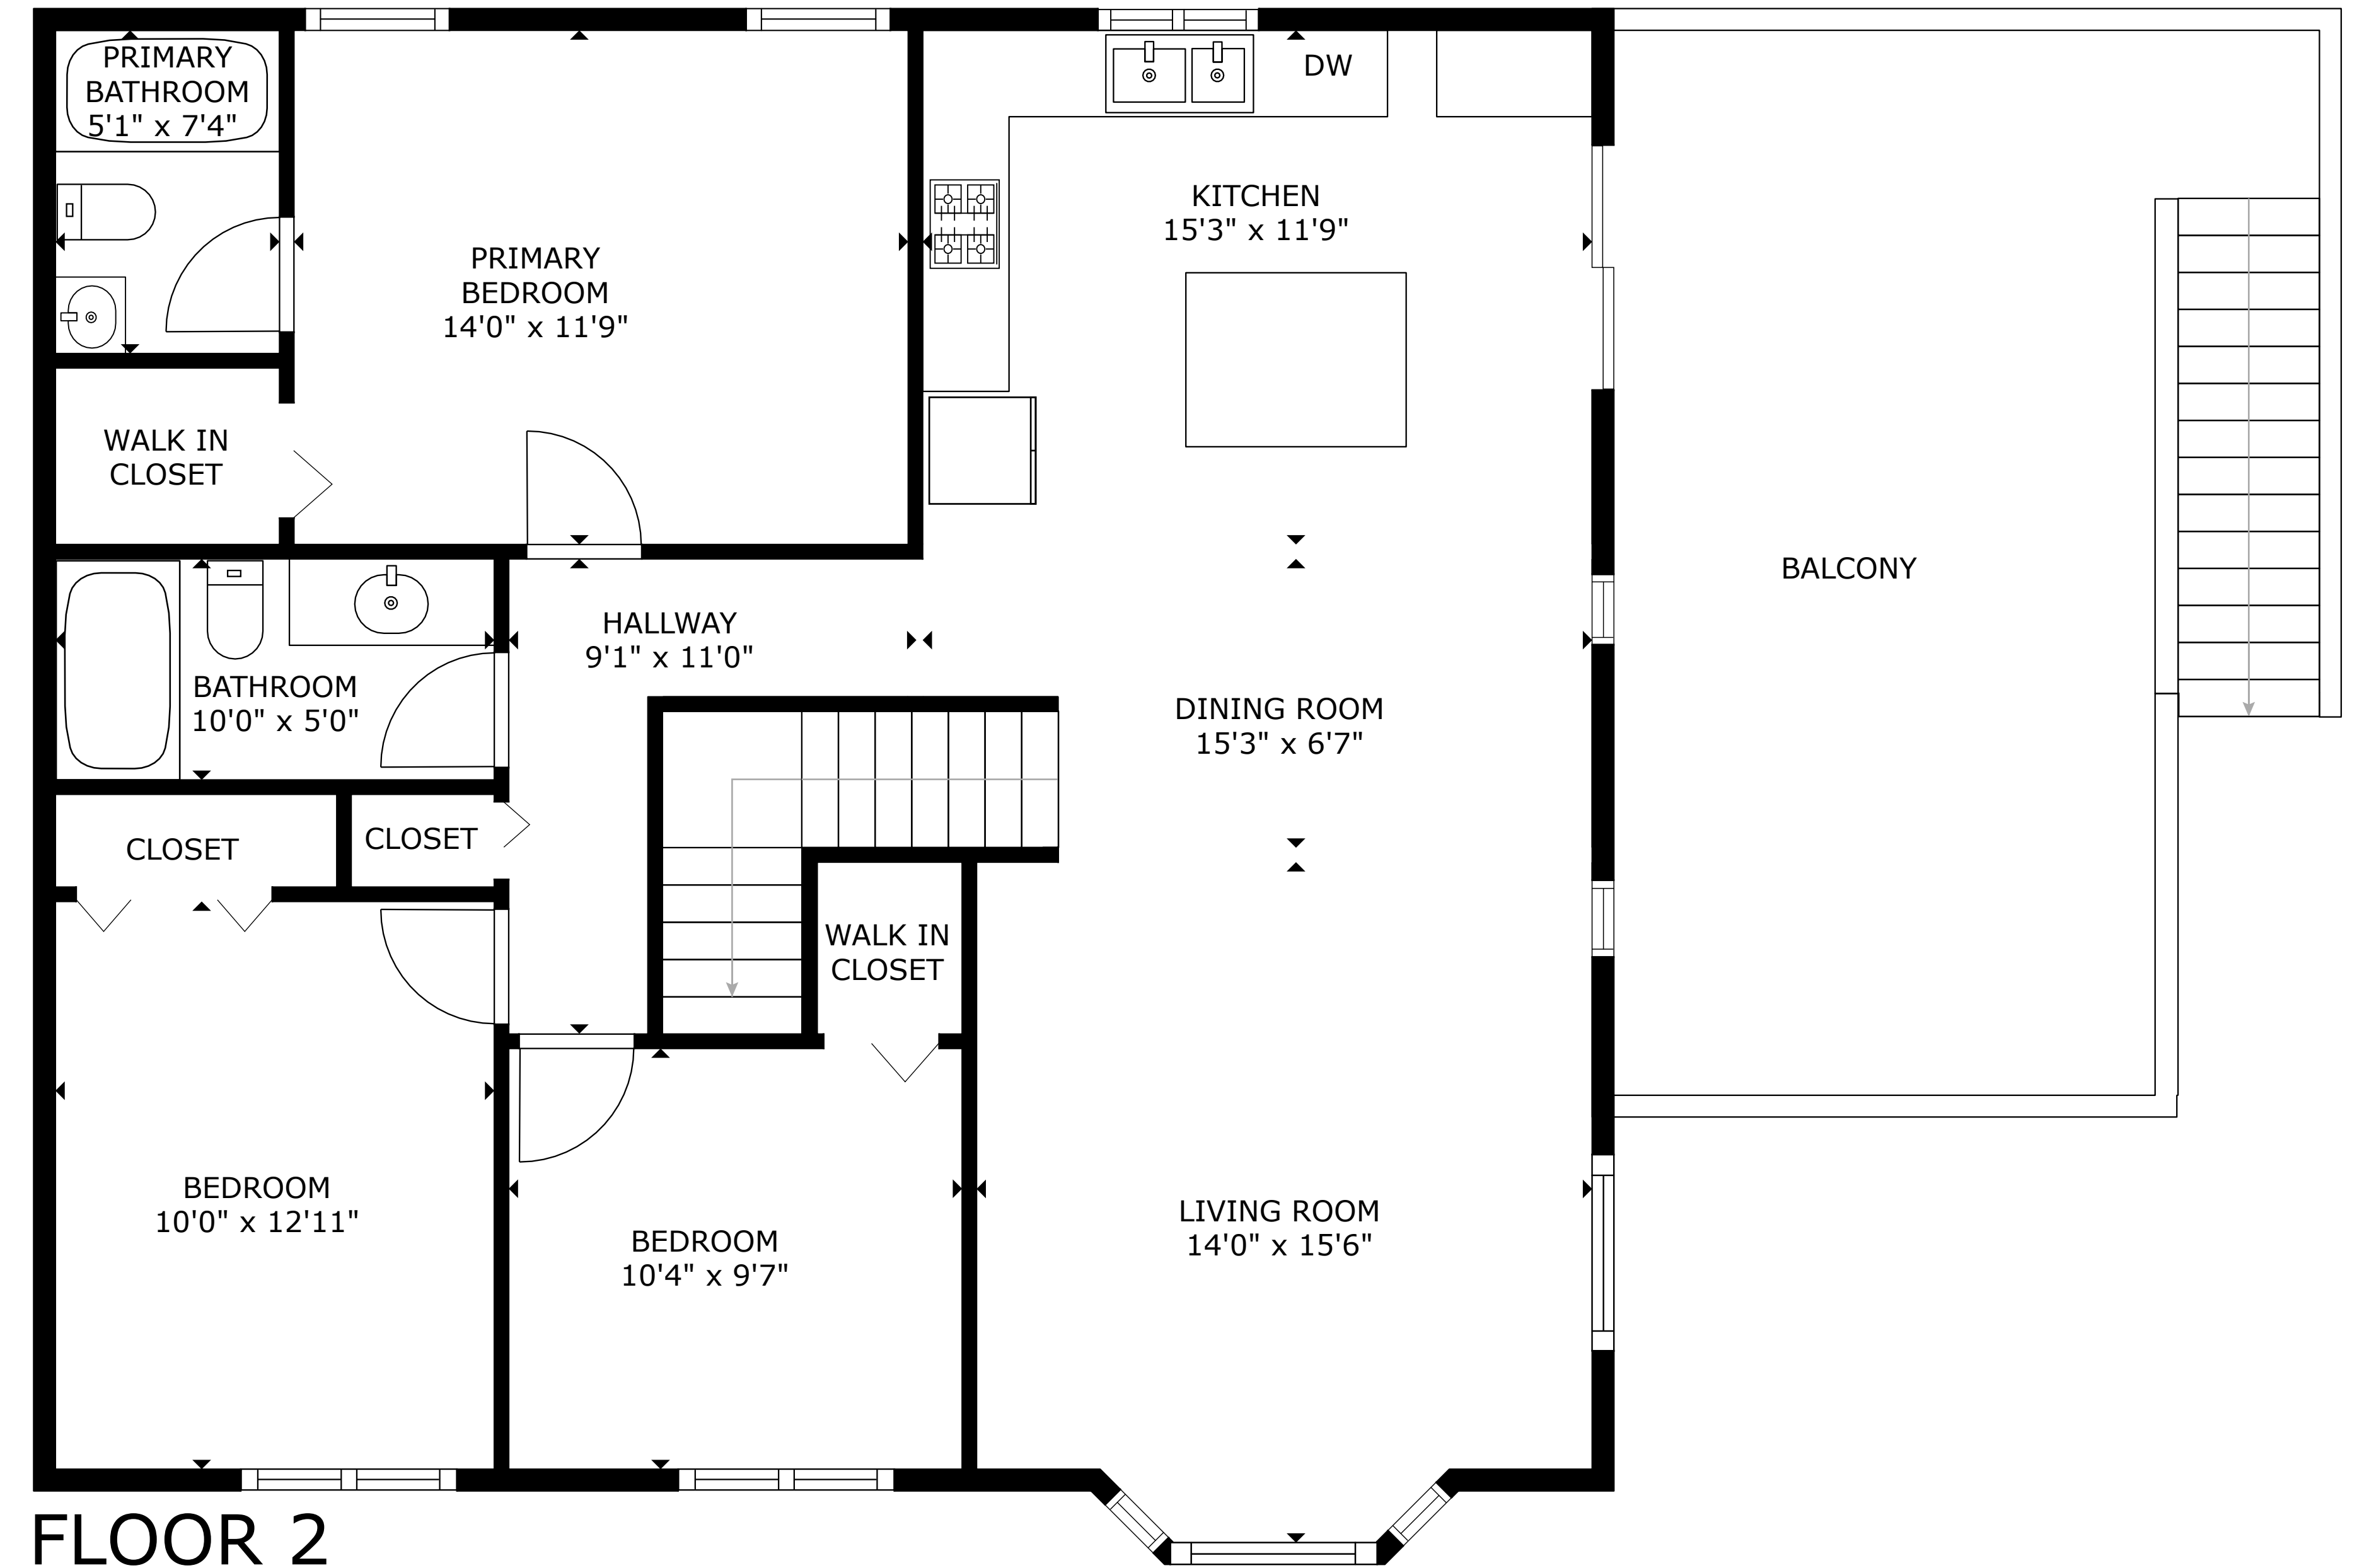

FLOOR 1

FLOOR 2

GROSS INTERNAL AREA  
 FLOOR 1 1,105 sq.ft. FLOOR 2 1,159 sq. ft  
 TOTAL : 2,263 sq.ft.  
 SIZES AND DIMENSIONS ARE APPROXIMATE, ACTUAL MAY VARY.