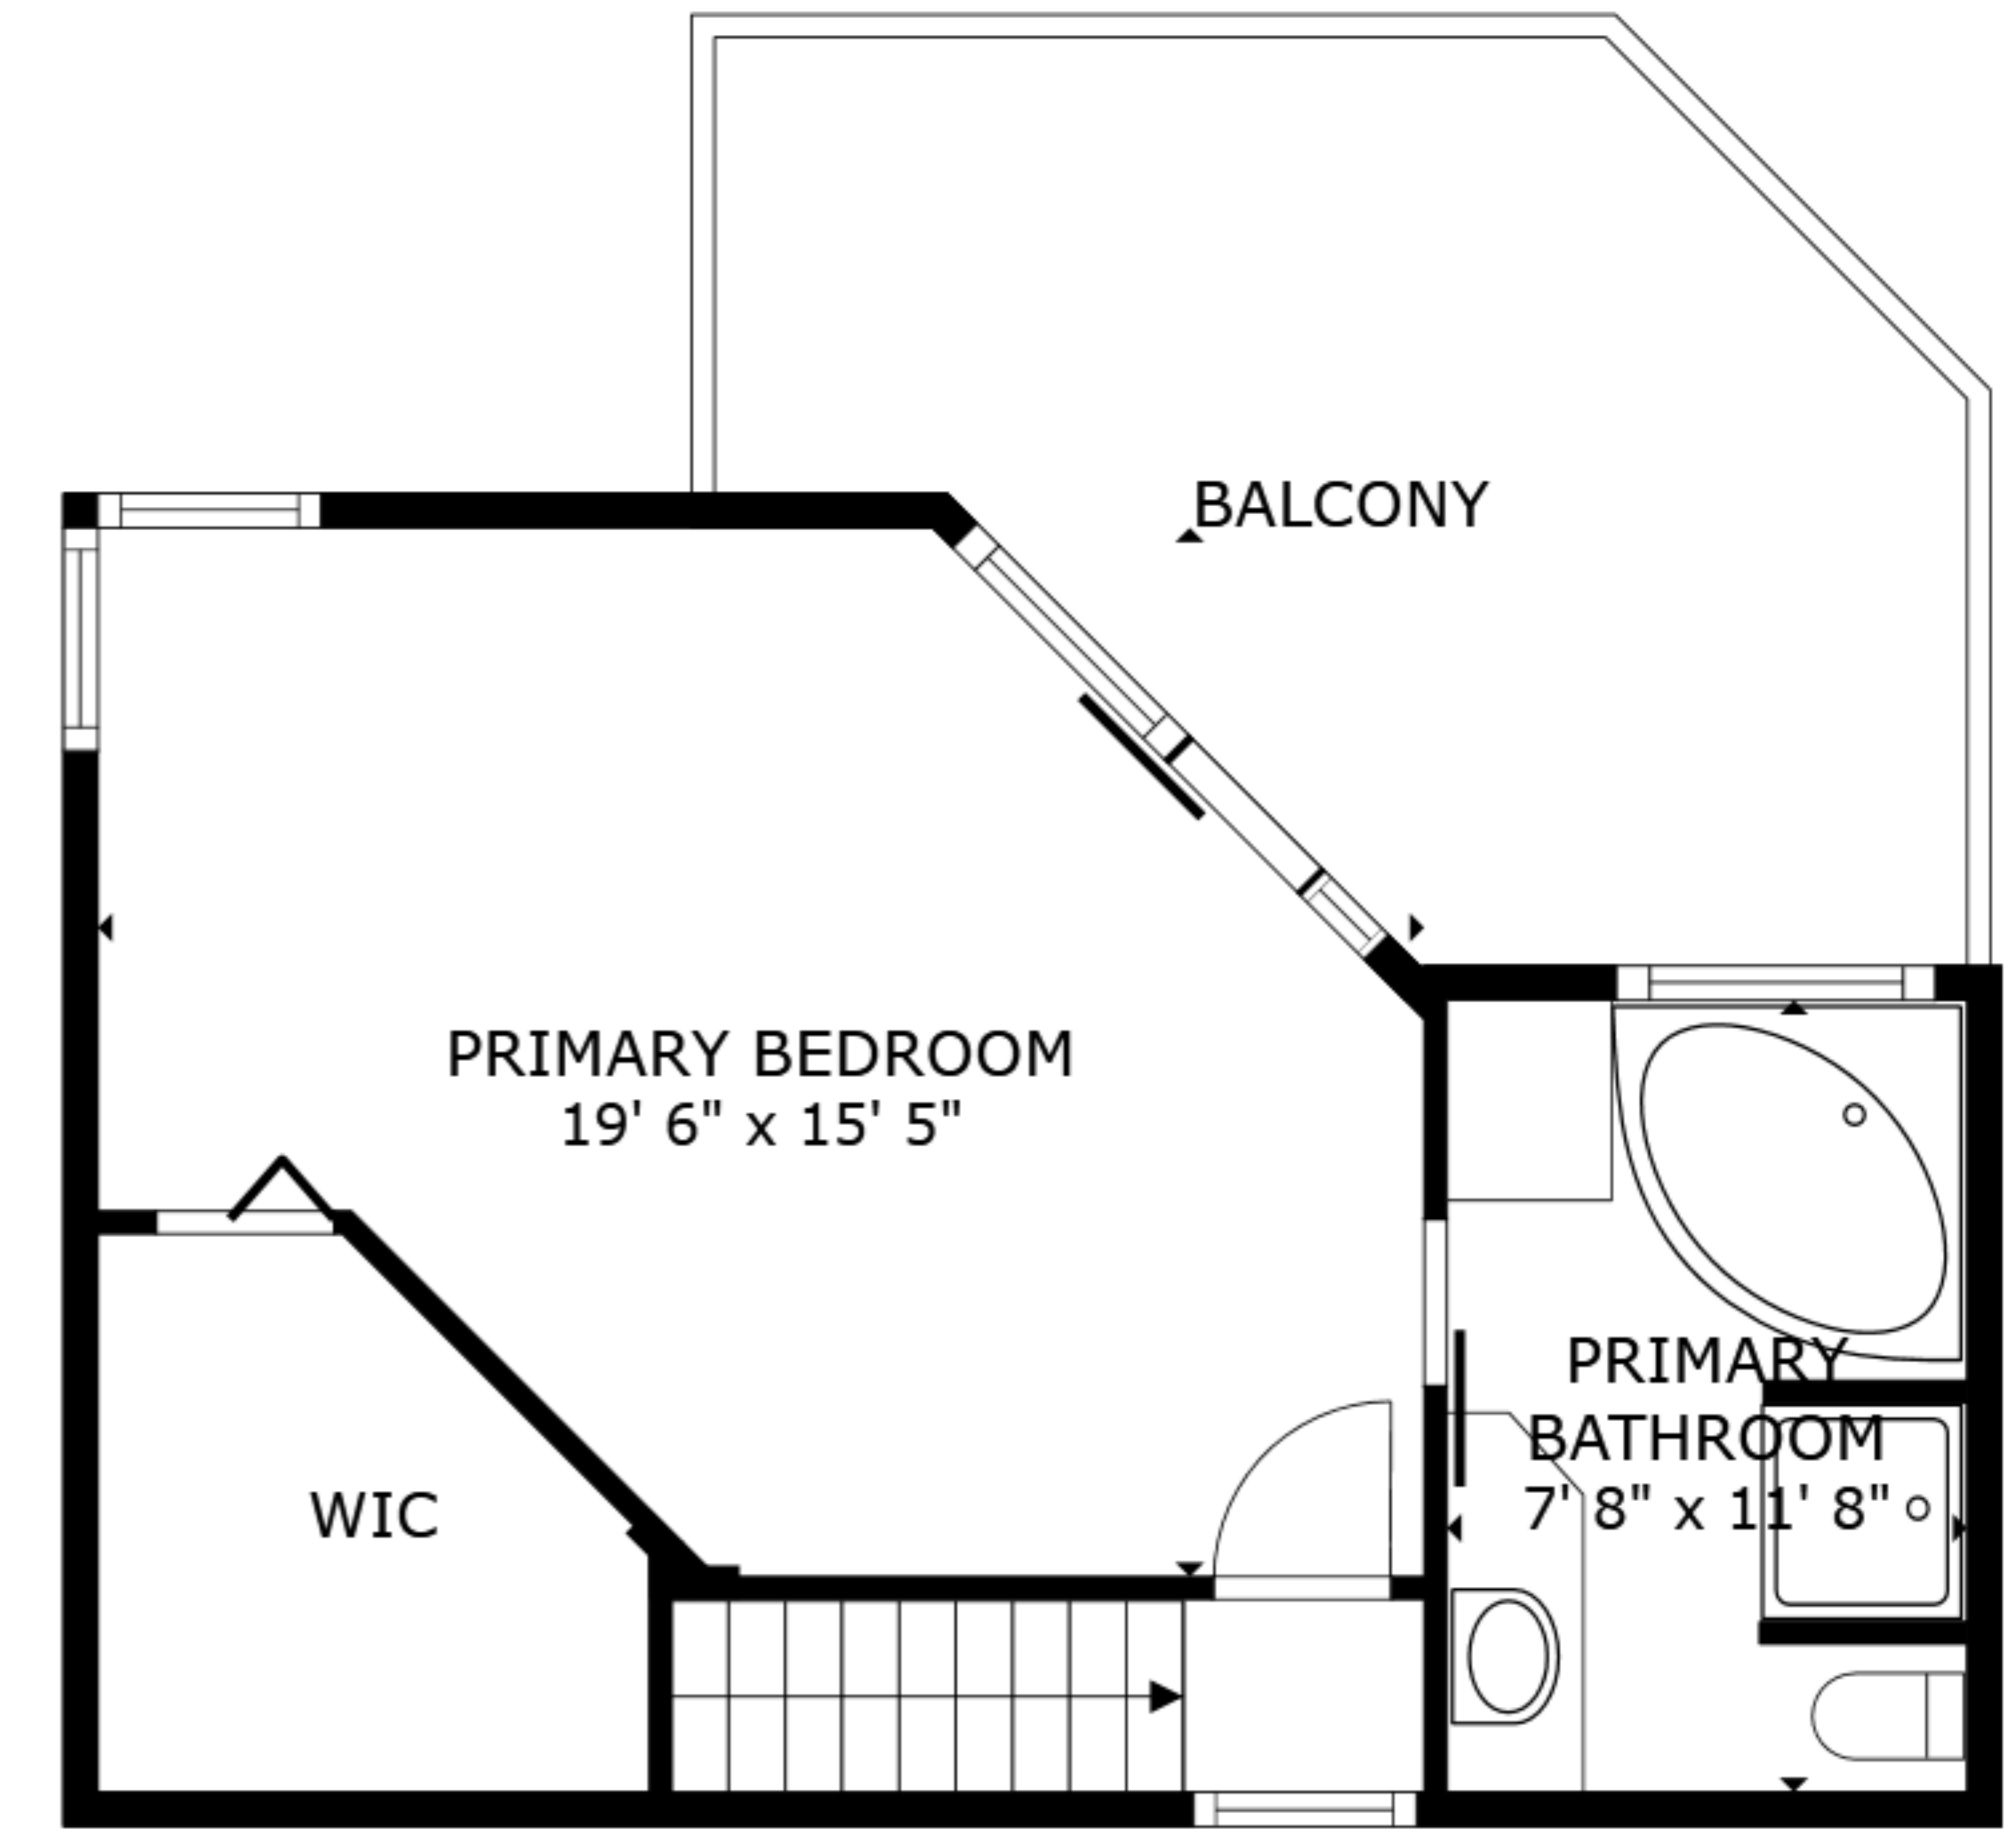

FLOOR 1

FLOOR 2

GROSS INTERNAL AREA
 FLOOR 1 2,036 sq.ft. FLOOR 2 429 sq.ft.
 EXCLUDED AREAS : BALCONY 190 sq.ft.
 TOTAL : 2,464 sq.ft.

SIZES AND DIMENSIONS ARE APPROXIMATE, ACTUAL MAY VARY.