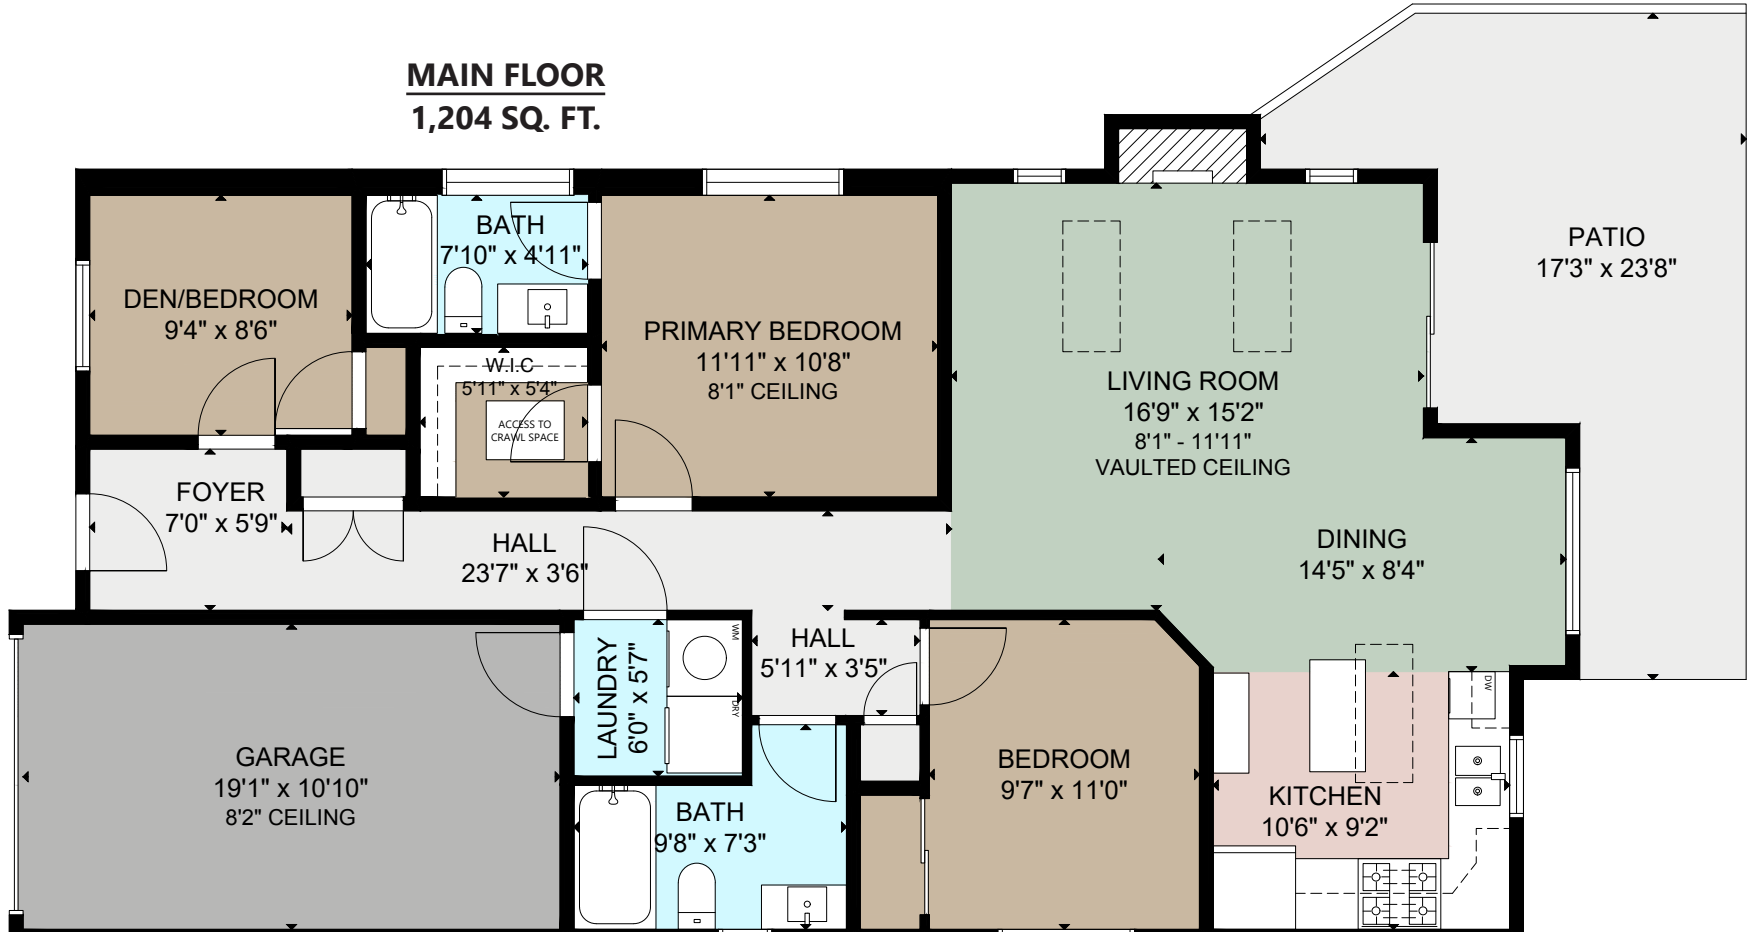

MAIN FLOOR
1,204 SQ. FT.

5912 STONEHAVEN DRIVE

	FINISHED	UNFINISHED	GARAGE	DECK / PATIO
MAIN	1204	-	206	238
TOTAL	1204	-	206	238

SIZE AND DIMENSIONS ARE APPROXIMATE, ACTUAL MAY VARY
PREPARED FOR THE EXCLUSIVE USE OF