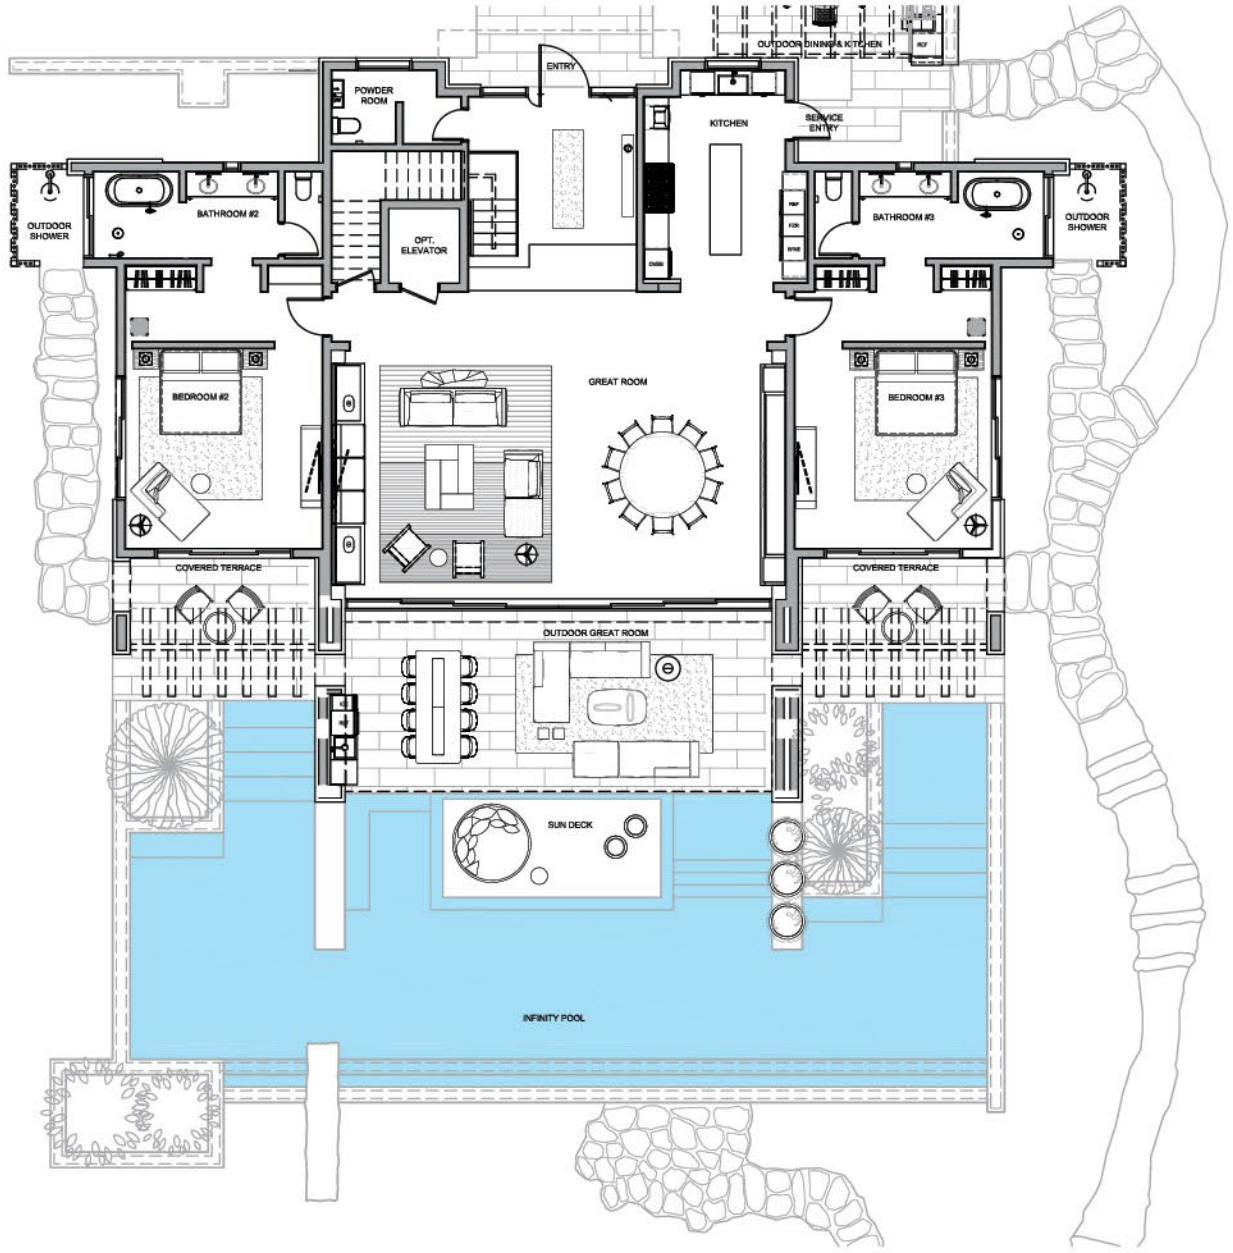

Grand Residence

THE STRAND

TURKS & CAICOS

Bedrooms	6
Bathrooms	7
Features	Guest House & Family Room
Lot Size	22,608 to 26,889 SQFT
Interior	7,312 SQFT
Exterior Covered	2,803 to 2,885 SQFT
Courtyard & Pools	3,874 to 3,984 SQFT
Total Constructed	13,989 to 14,181 SQFT

FIRST LEVEL

Key Plan

Cooper Jack Bay

Grand Residence

Bedrooms	6
Bathrooms	7
Features	Guest House & Family Room
Lot Size	22,608 to 26,889 SQFT
Interior	7,312 SQFT
Exterior Covered	2,803 to 2,885 SQFT
Courtyard & Pools	3,874 to 3,984 SQFT
Total Constructed	13,989 to 14,181 SQFT

SECOND LEVEL

Key Plan

Cooper Jack Bay

Bedrooms	6
Bathrooms	7
Features	Guest House & Family Room
Lot Size	22,608 to 26,889 SQFT
Interior	7,312 SQFT
Exterior Covered	2,803 to 2,885 SQFT
Courtyard & Pools	3,874 to 3,984 SQFT
Total Constructed	13,989 to 14,181 SQFT

GUEST HOUSE & FAMILY/FLEX ROOM

Key Plan

Cooper Jack Bay