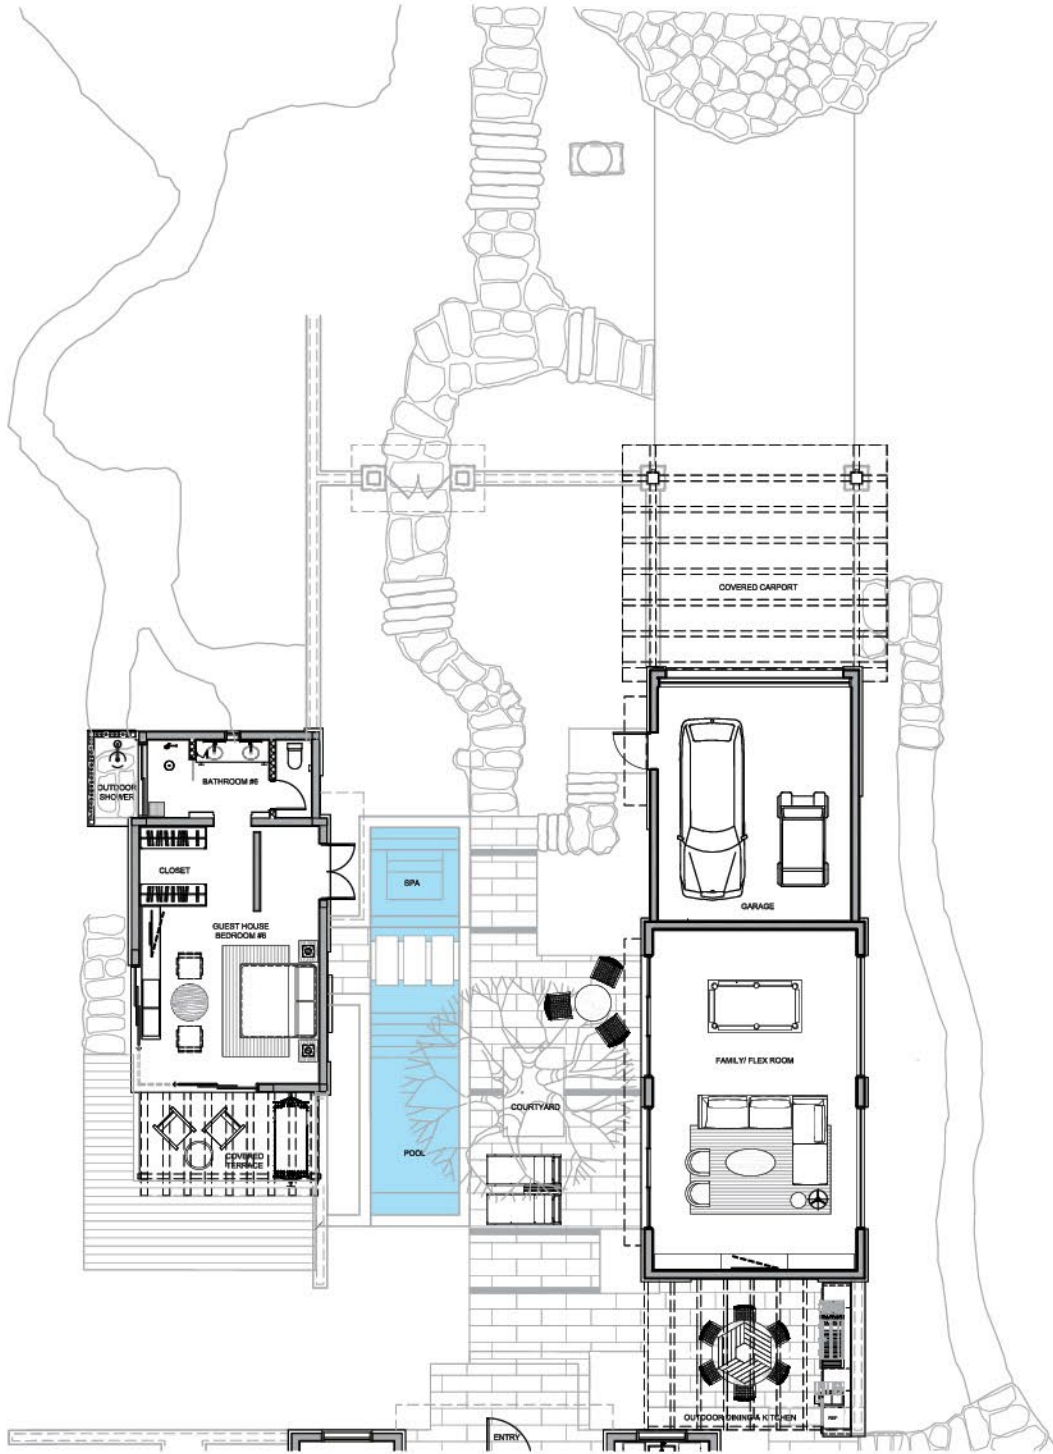

Grand Residence

THE STRAND

TURKS & CAICOS

Bedrooms	6
Bathrooms	7
Features	Guest House & Family Room
Lot Size	22,608 to 26,889 SQFT
Interior	7,312 SQFT
Exterior Covered	2,803 to 2,885 SQFT
Courtyard & Pools	3,874 to 3,984 SQFT
Total Constructed	13,989 to 14,181 SQFT

FIRST LEVEL

Key Plan

Cooper Jack Bay

Grand Residence

Bedrooms	6
Bathrooms	7
Features	Guest House & Family Room
Lot Size	22,608 to 26,889 SQFT
Interior	7,312 SQFT
Exterior Covered	2,803 to 2,885 SQFT
Courtyard & Pools	3,874 to 3,984 SQFT
Total Constructed	13,989 to 14,181 SQFT

SECOND LEVEL

Key Plan

Cooper Jack Bay

Bedrooms	6
Bathrooms	7
Features	Guest House & Family Room
Lot Size	22,608 to 26,889 SQFT
Interior	7,312 SQFT
Exterior Covered	2,803 to 2,885 SQFT
Courtyard & Pools	3,874 to 3,984 SQFT
Total Constructed	13,989 to 14,181 SQFT

GUEST HOUSE & FAMILY/FLEX ROOM

Key Plan

Cooper Jack Bay