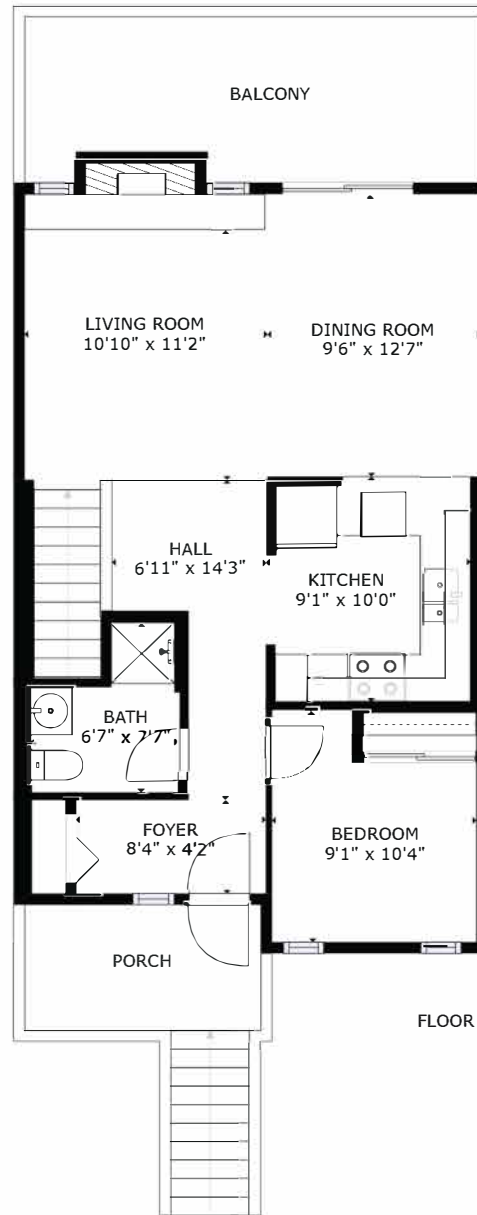

FLOOR 1

FLOOR 2

GROSS INTERNAL AREA
 FLOOR 1: 599 sq. ft, FLOOR 2: 647 sq. ft
 EXCLUDED AREAS: , BALCONY: 143 sq. ft
 PORCH: 59 sq. ft
 TOTAL: 1246 sq. ft

SIZES AND DIMENSIONS ARE APPROXIMATE, ACTUAL MAY VARY.