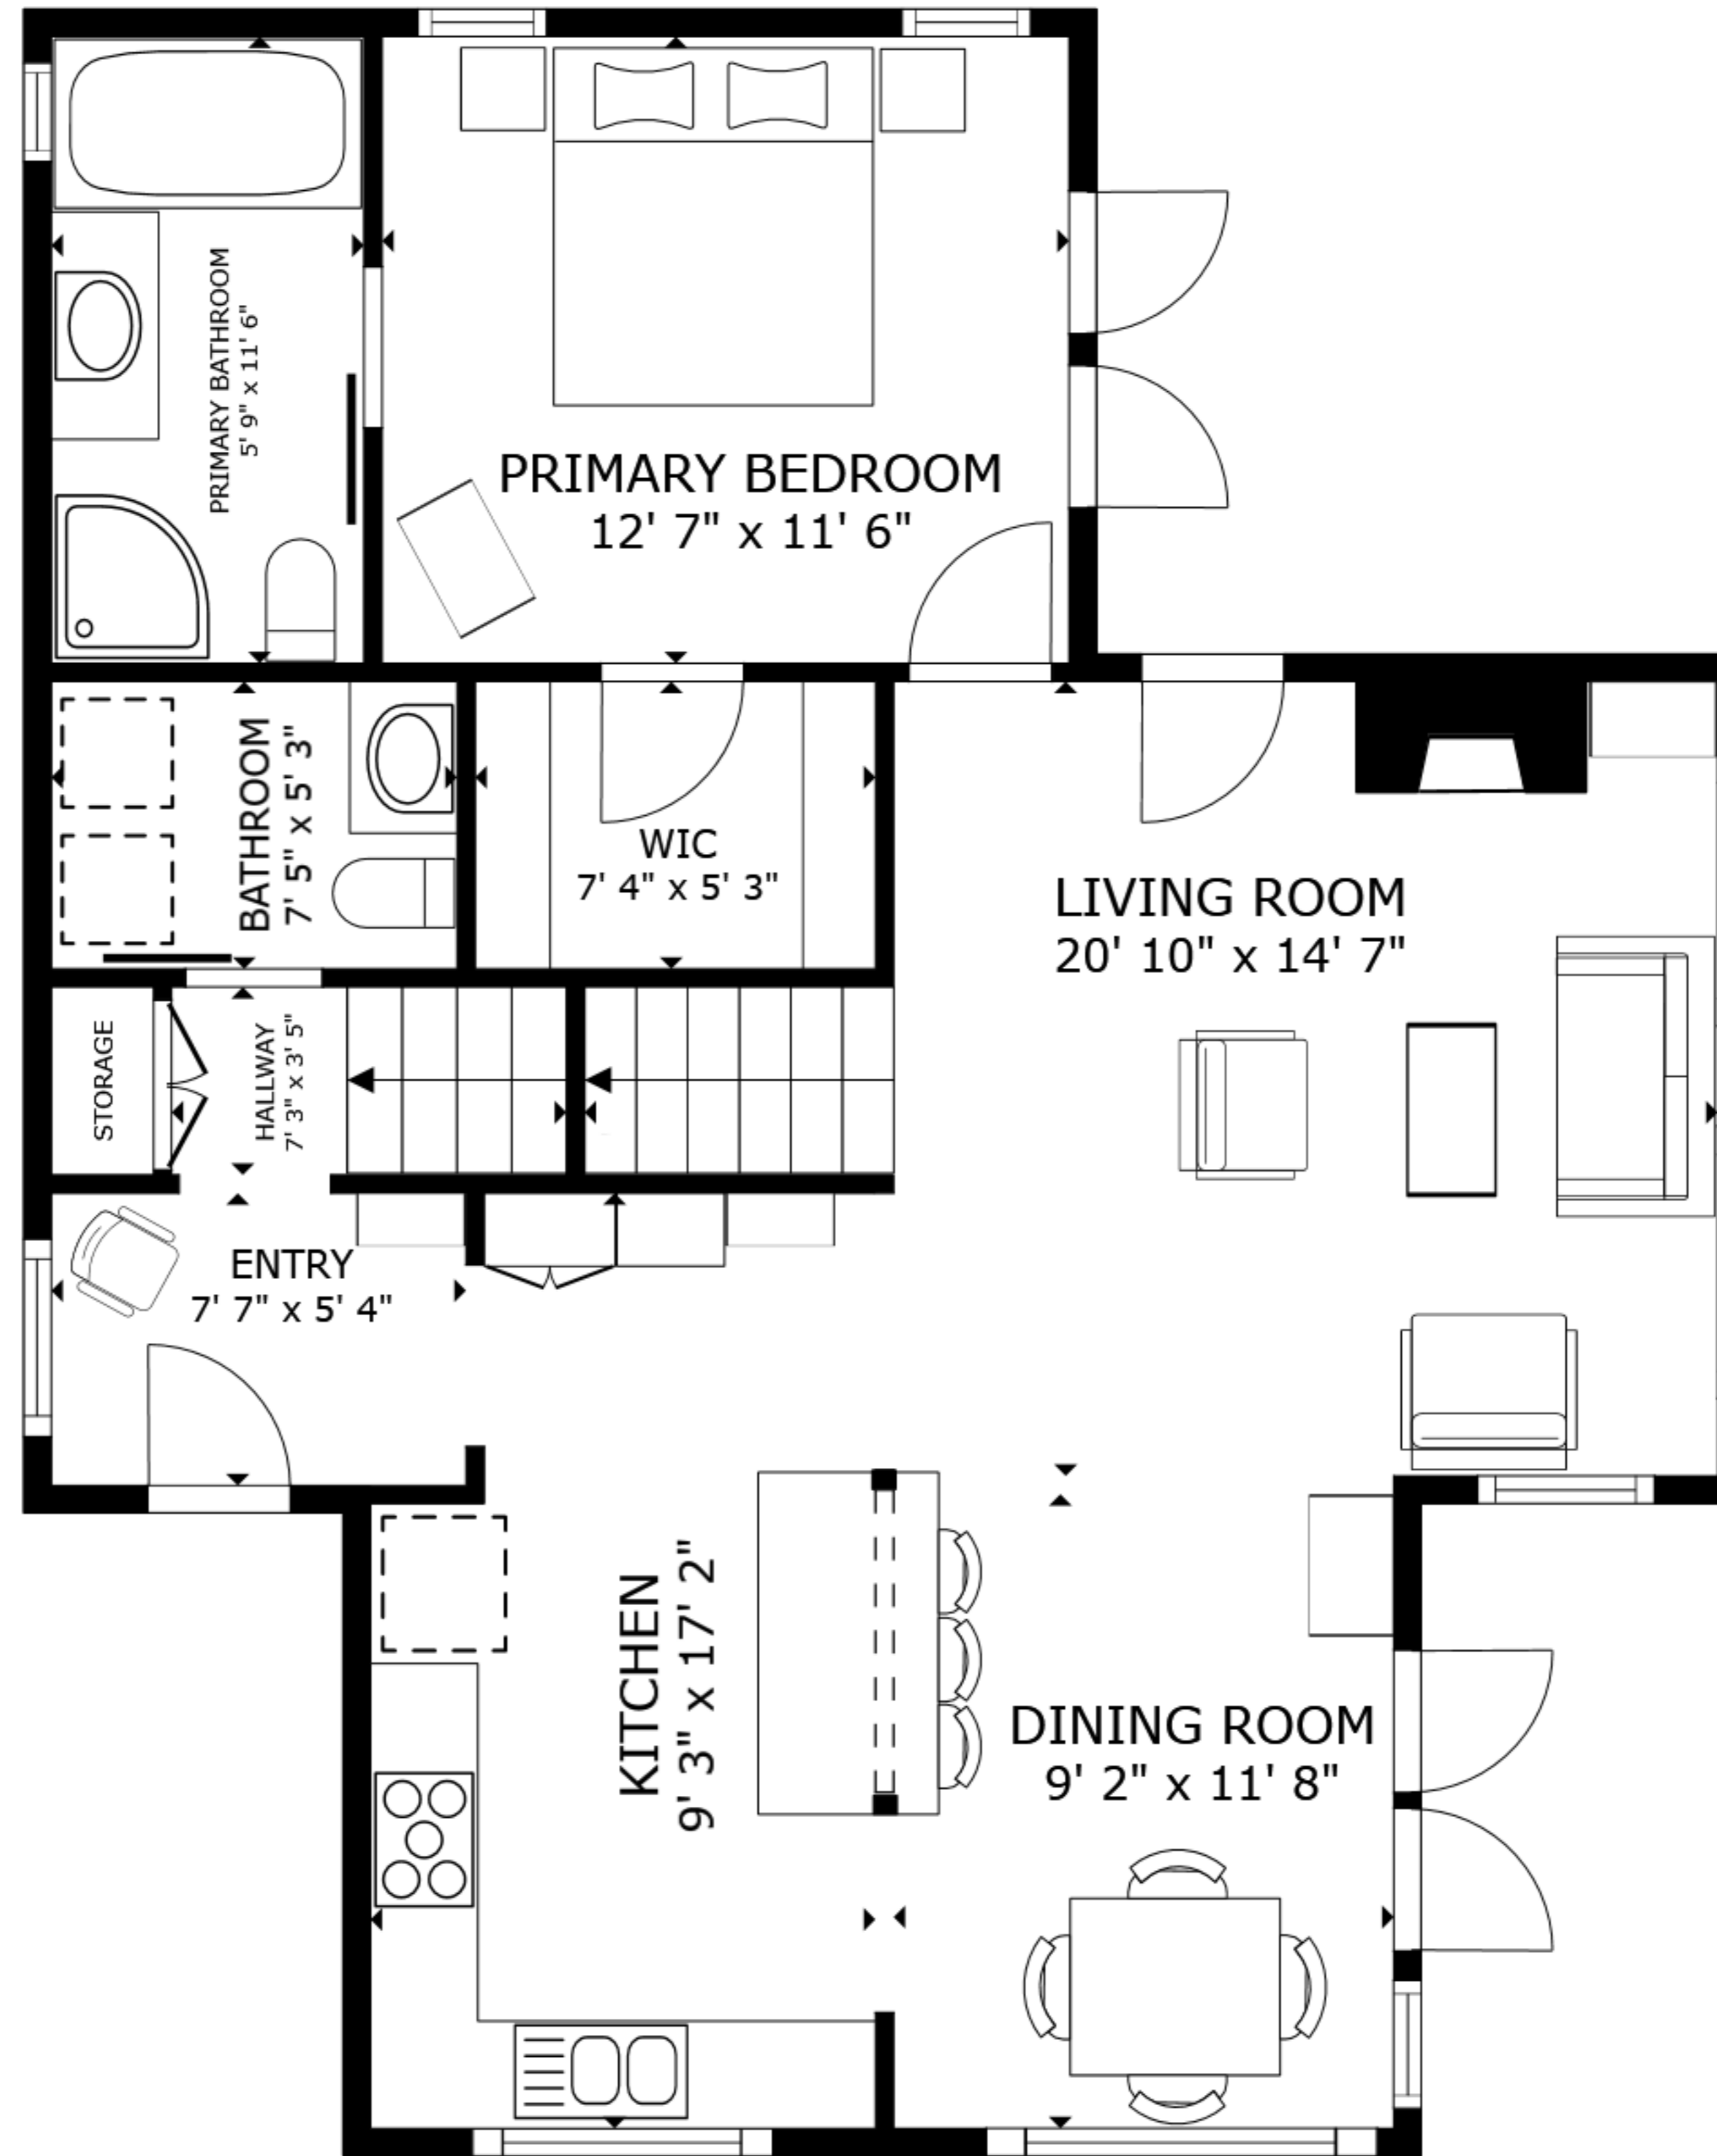

FLOOR 1

FLOOR 2

FLOOR 3

GROSS INTERNAL AREA
 FLOOR 1 817 sq.ft. FLOOR 2 893 sq.ft. FLOOR 3 610 sq.ft.
 TOTAL : 2,320 sq.ft.

SIZES AND DIMENSIONS ARE APPROXIMATE, ACTUAL MAY VARY.