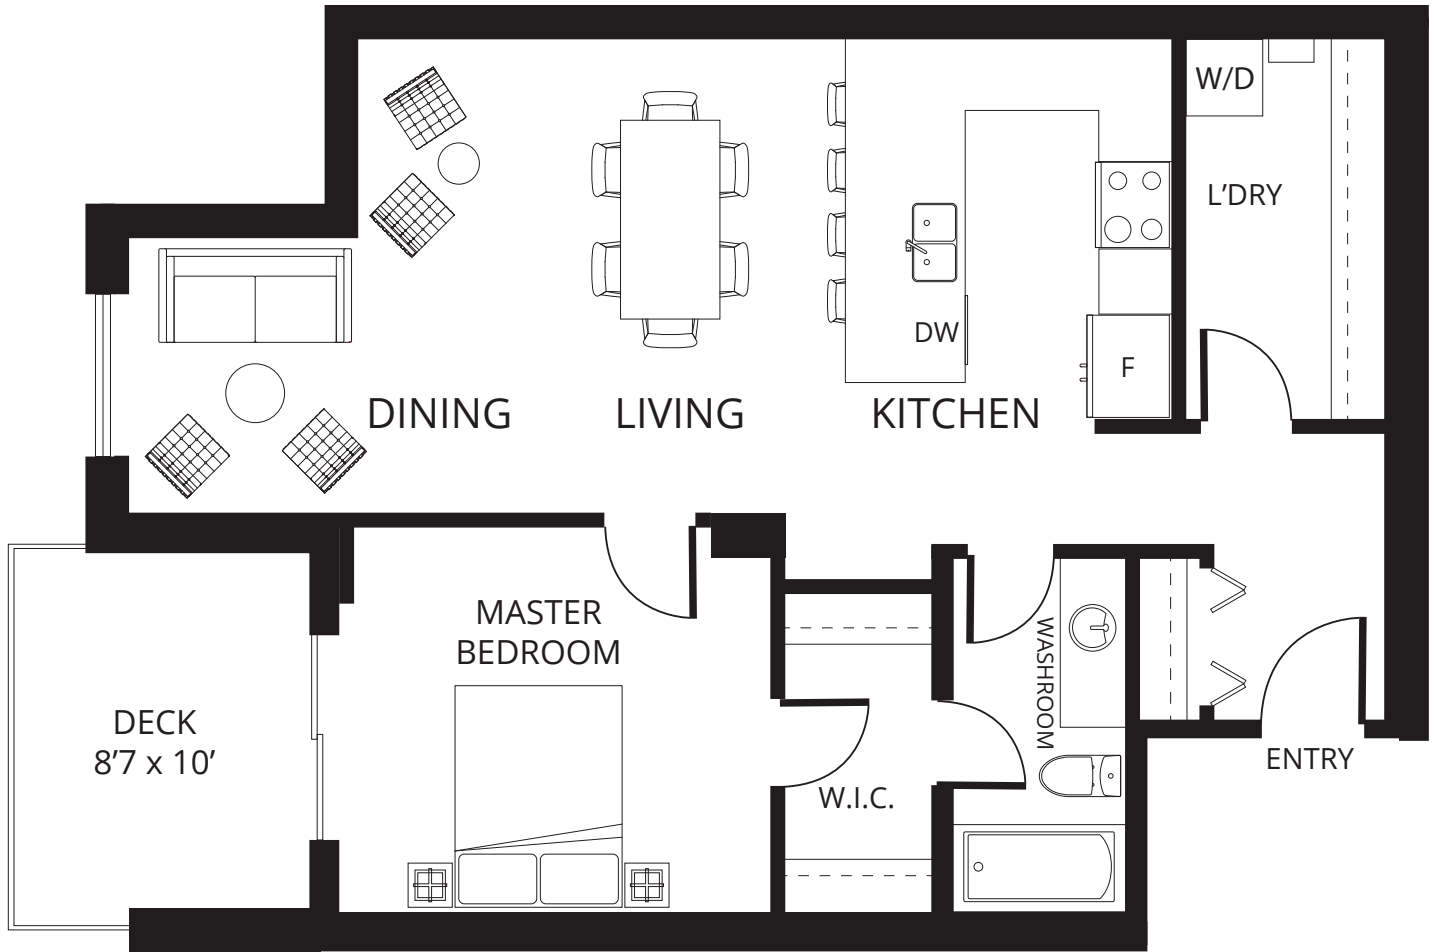

Living: 12'5" x 13'10"
 Dining: 8'7" x 13'10"
 Kitchen: 9'6" x 10'
 Master: 11'2" x 12'4"

2nd Floor

- Living: 17' x 8'
- Dining: 14' x 5'9"
- Kitchen: 9'6" x 10'
- Master: 11'2" x 12'4"