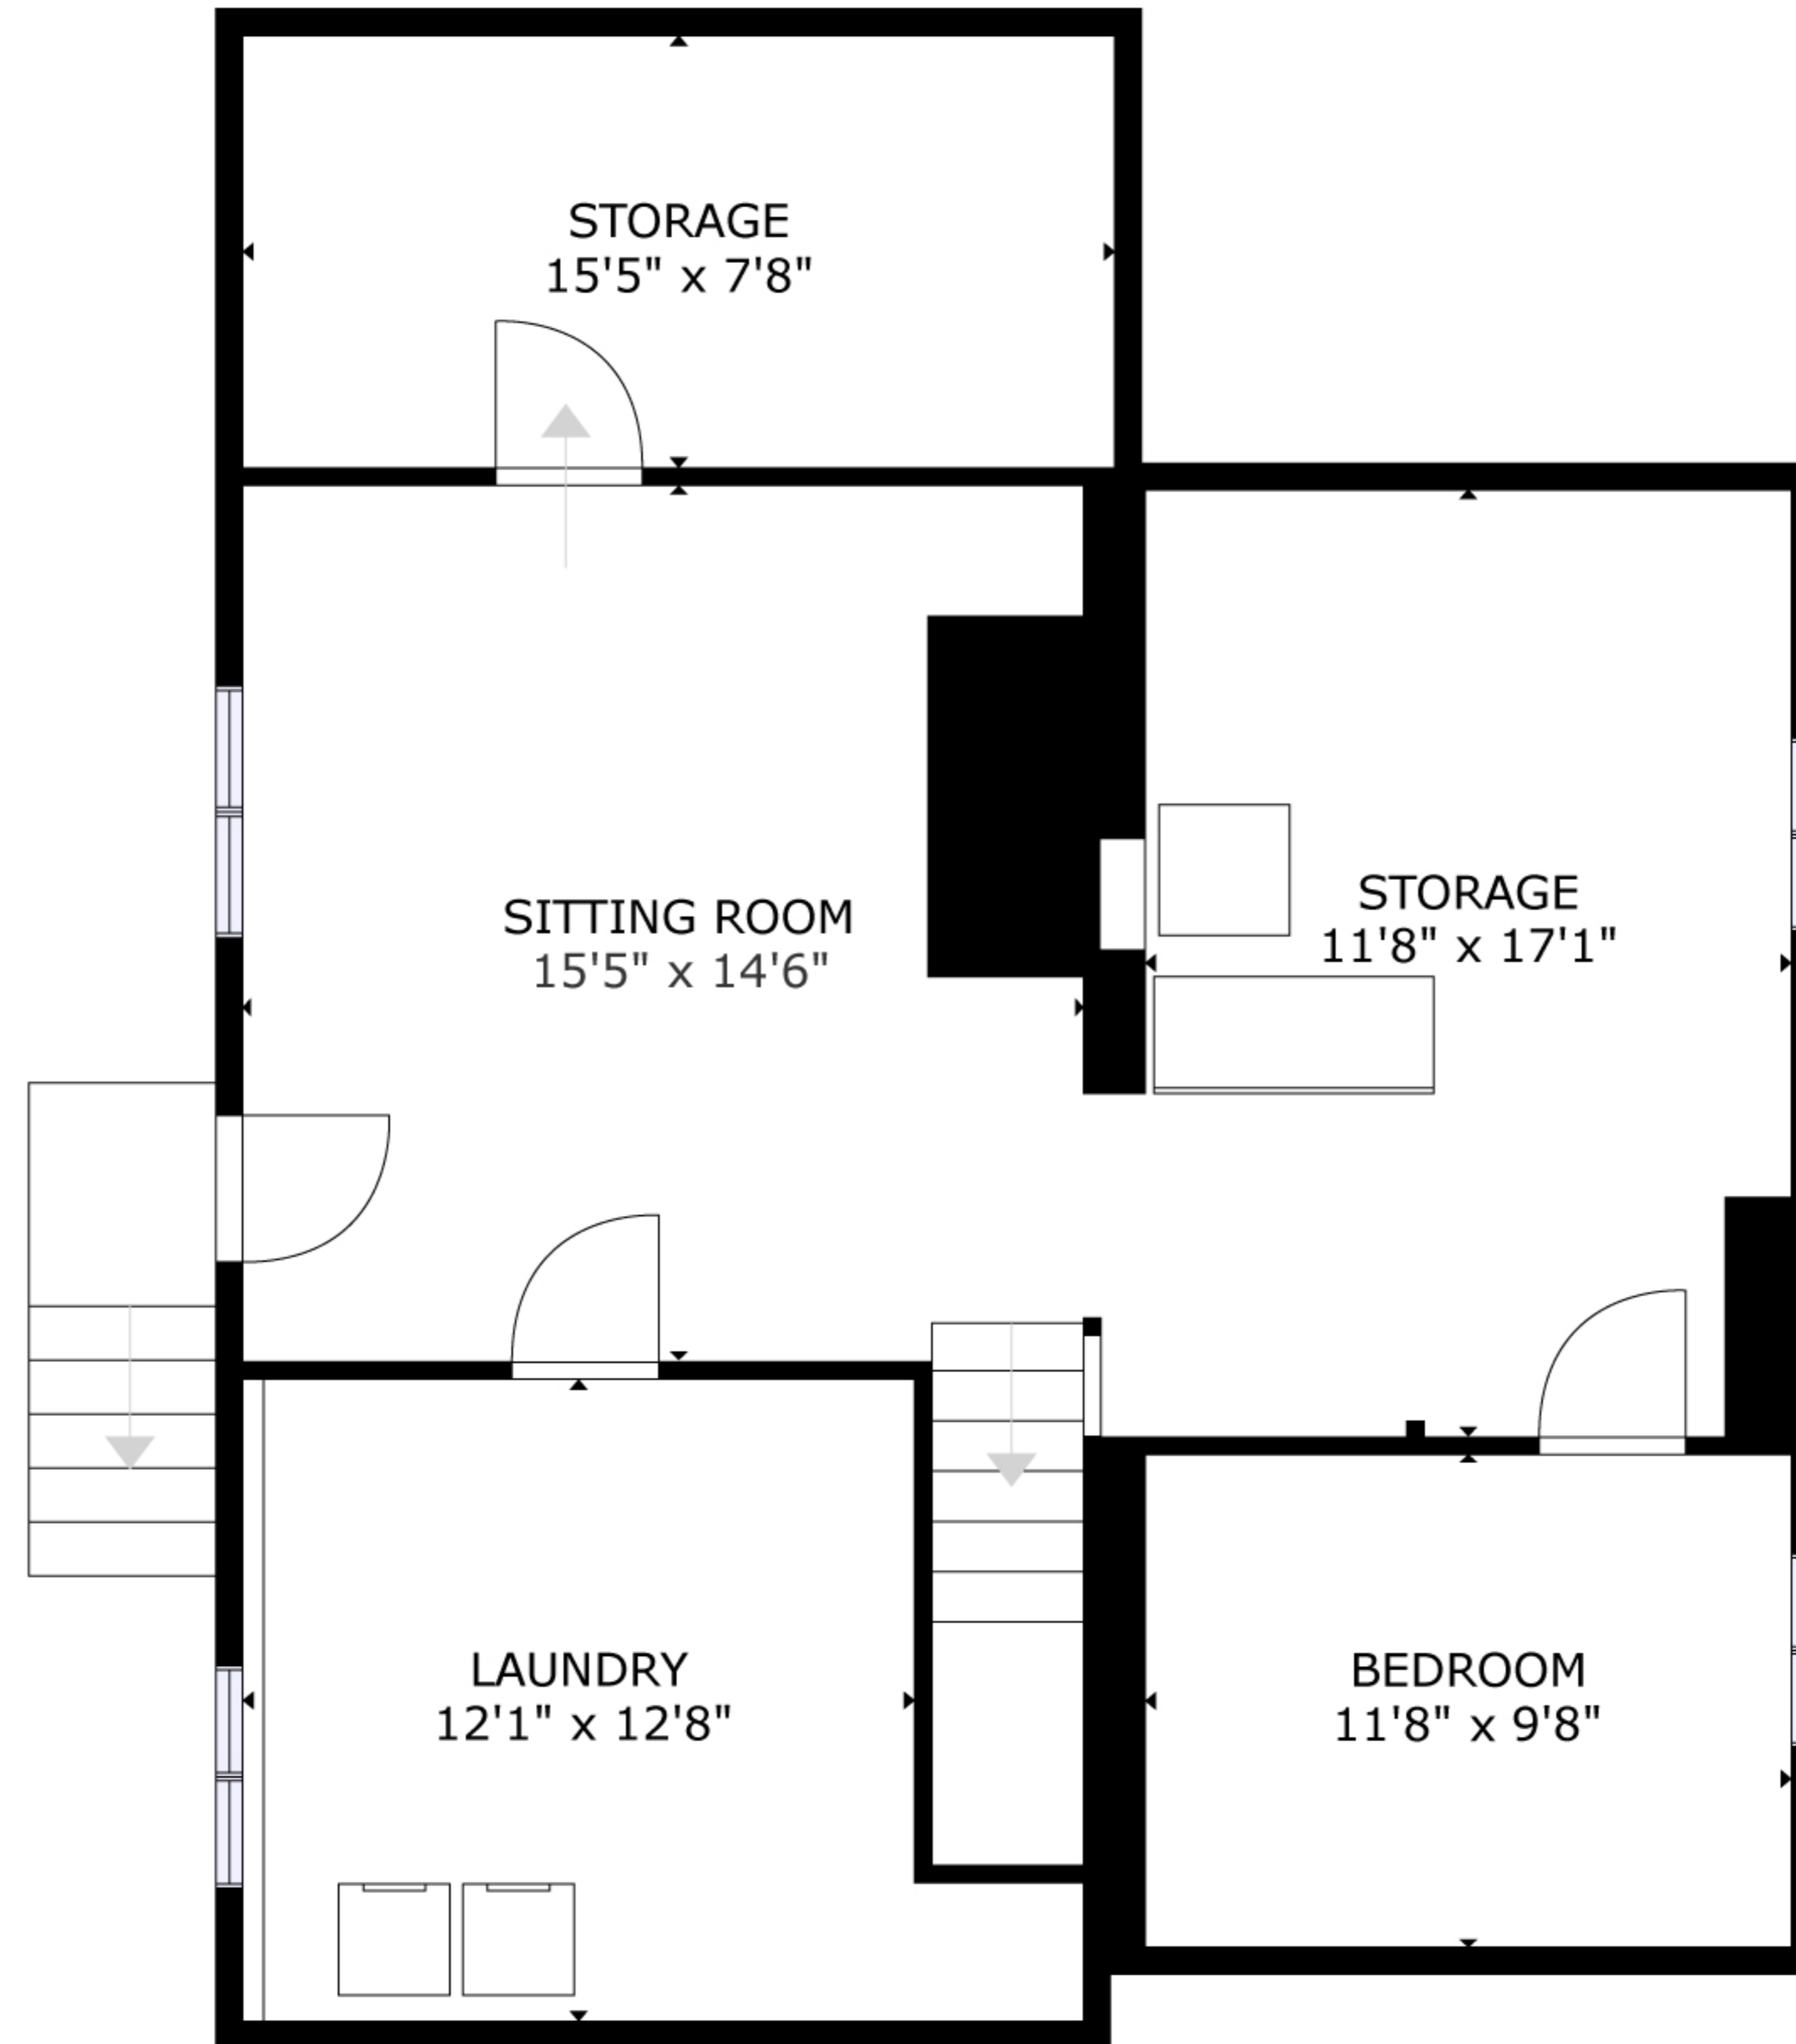

GROSS INTERNAL AREA  
 LOWER FLOOR: 807 sq. ft, MAIN FLOOR: 937 sq. ft  
 TOTAL: 1744 sq. ft  
 SIZES AND DIMENSIONS ARE APPROXIMATE, ACTUAL MAY VARY.

GROSS INTERNAL AREA  
 LOWER FLOOR: 807 sq. ft, MAIN FLOOR: 937 sq. ft  
 TOTAL: 1744 sq. ft  
 SIZES AND DIMENSIONS ARE APPROXIMATE, ACTUAL MAY VARY.

GROSS INTERNAL AREA  
 LOWER FLOOR: 807 sq. ft, MAIN FLOOR: 937 sq. ft  
 TOTAL: 1744 sq. ft  
 SIZES AND DIMENSIONS ARE APPROXIMATE, ACTUAL MAY VARY.