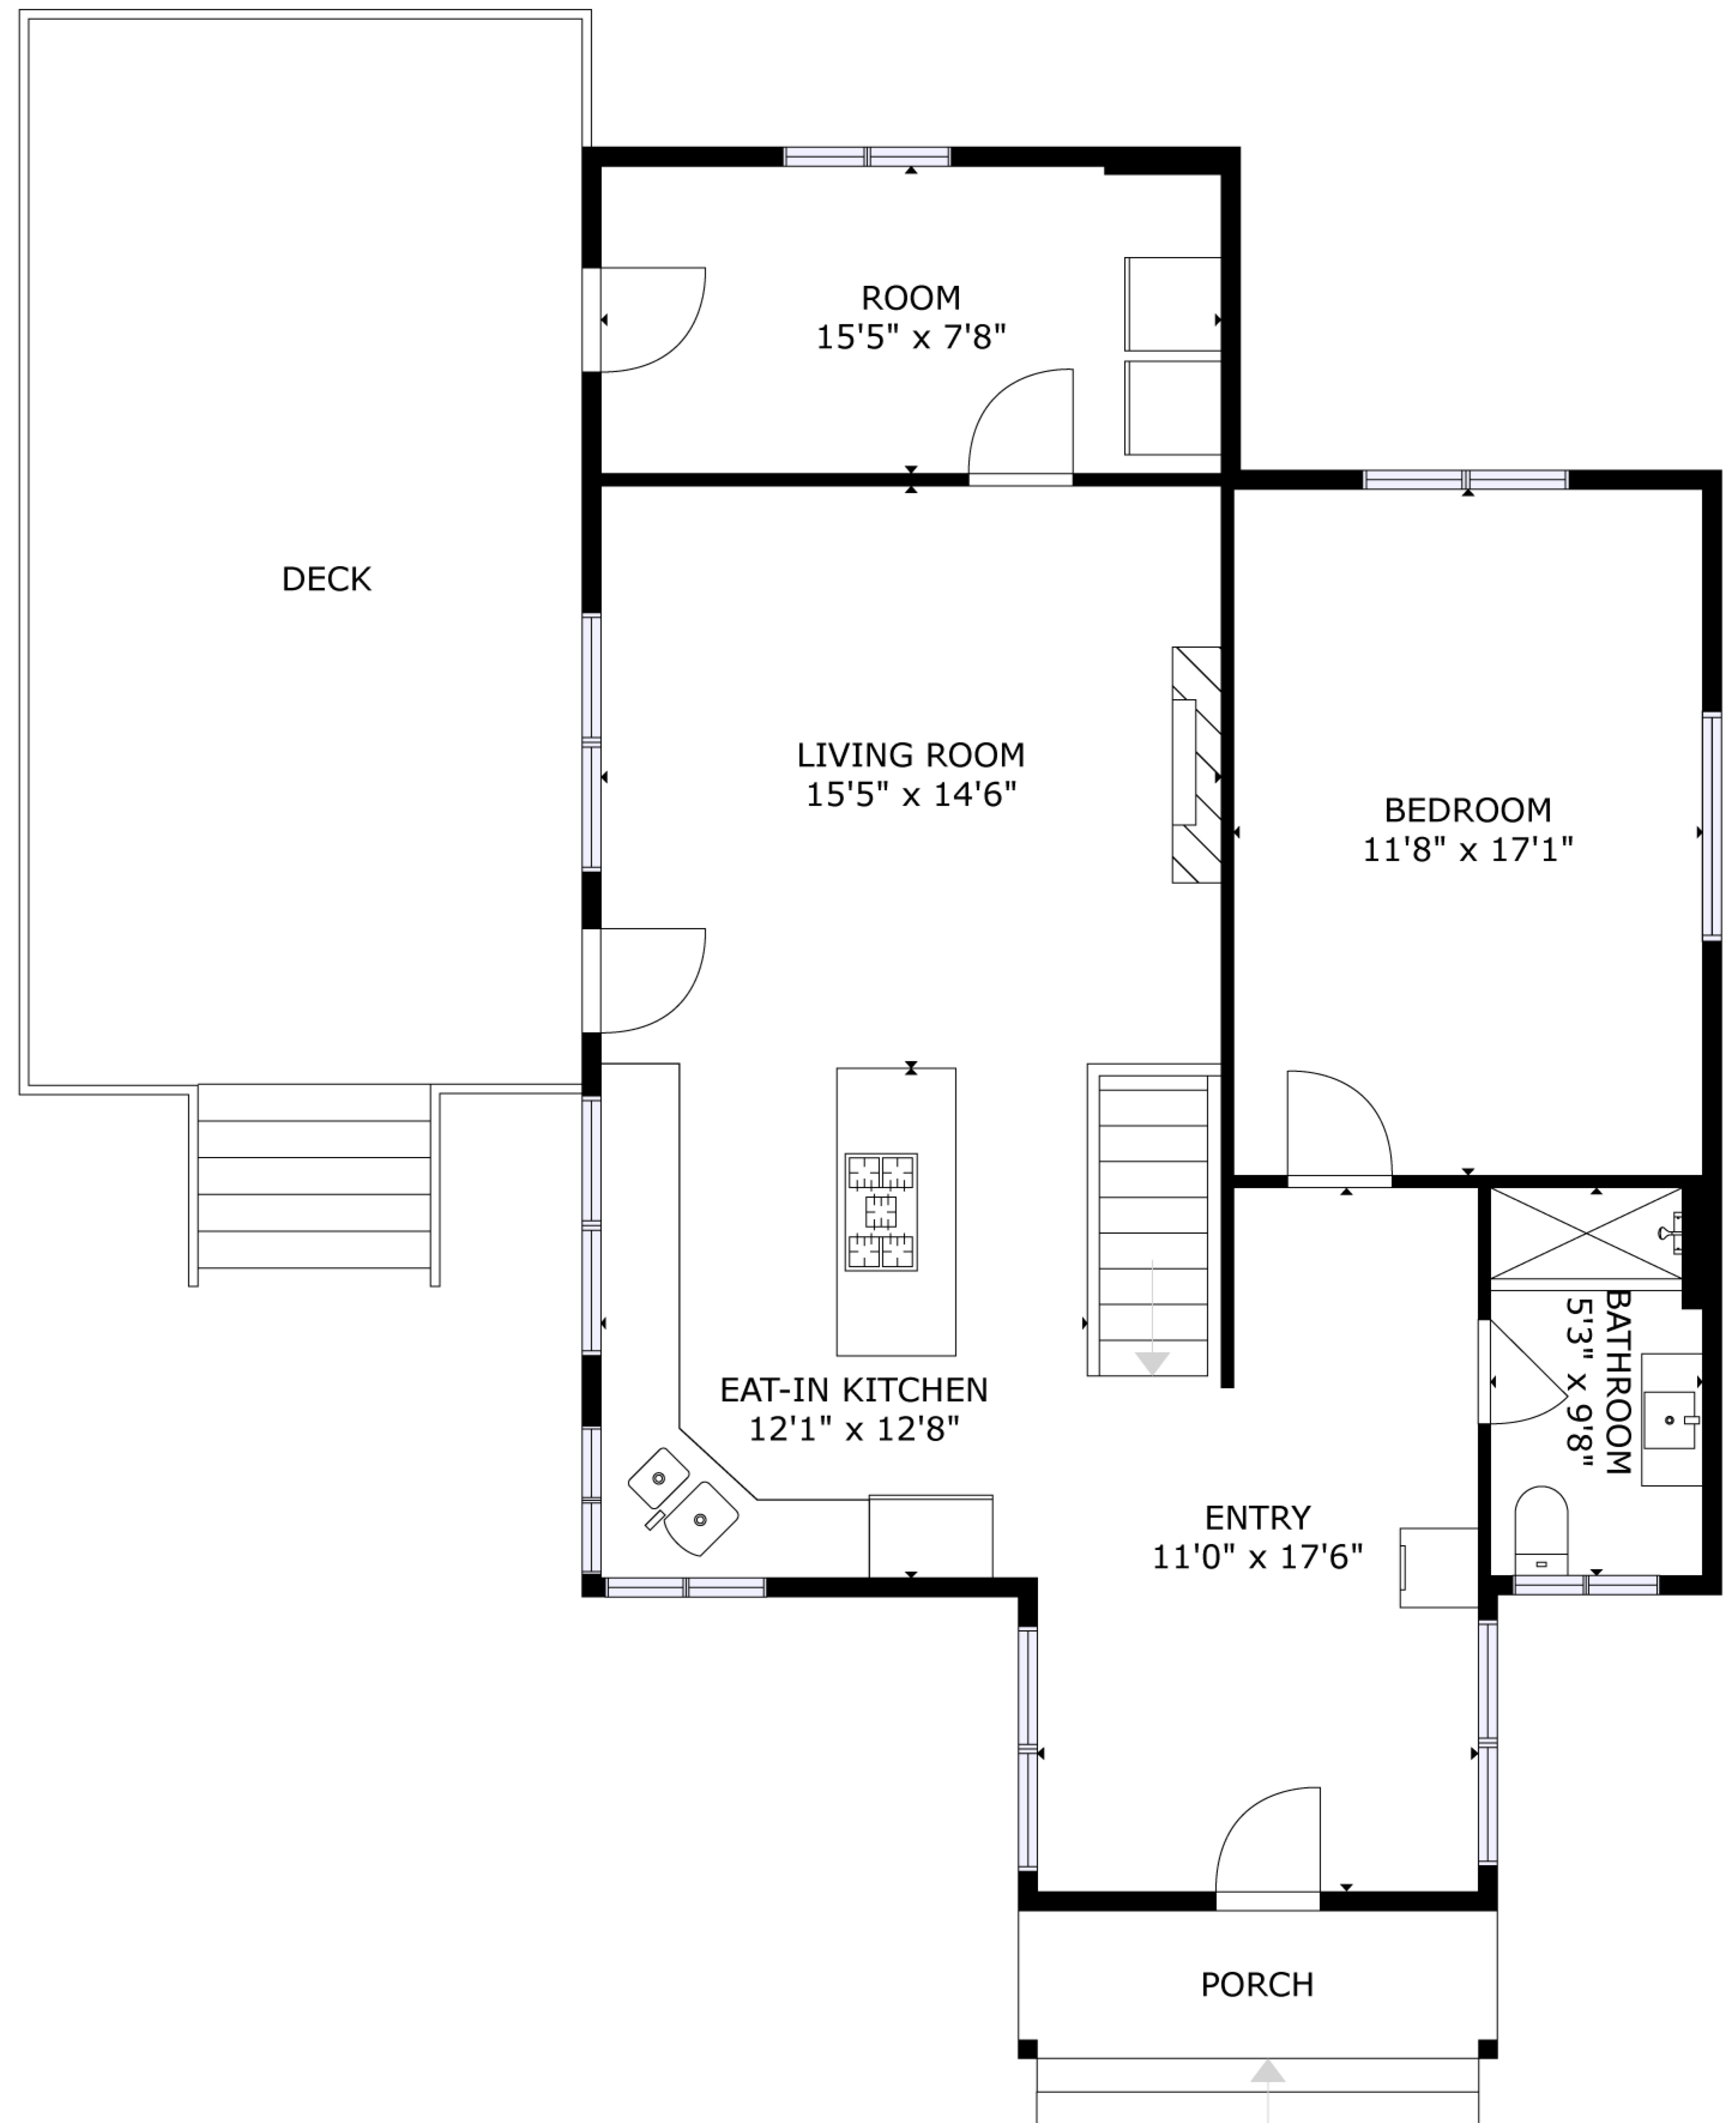

GROSS INTERNAL AREA  
 LOWER FLOOR: 807 sq. ft, MAIN FLOOR: 937 sq. ft  
 TOTAL: 1744 sq. ft  
 SIZES AND DIMENSIONS ARE APPROXIMATE, ACTUAL MAY VARY.

GROSS INTERNAL AREA  
 LOWER FLOOR: 807 sq. ft, MAIN FLOOR: 937 sq. ft  
 TOTAL: 1744 sq. ft  
 SIZES AND DIMENSIONS ARE APPROXIMATE, ACTUAL MAY VARY.

GROSS INTERNAL AREA  
 LOWER FLOOR: 807 sq. ft, MAIN FLOOR: 937 sq. ft  
 TOTAL: 1744 sq. ft  
 SIZES AND DIMENSIONS ARE APPROXIMATE, ACTUAL MAY VARY.