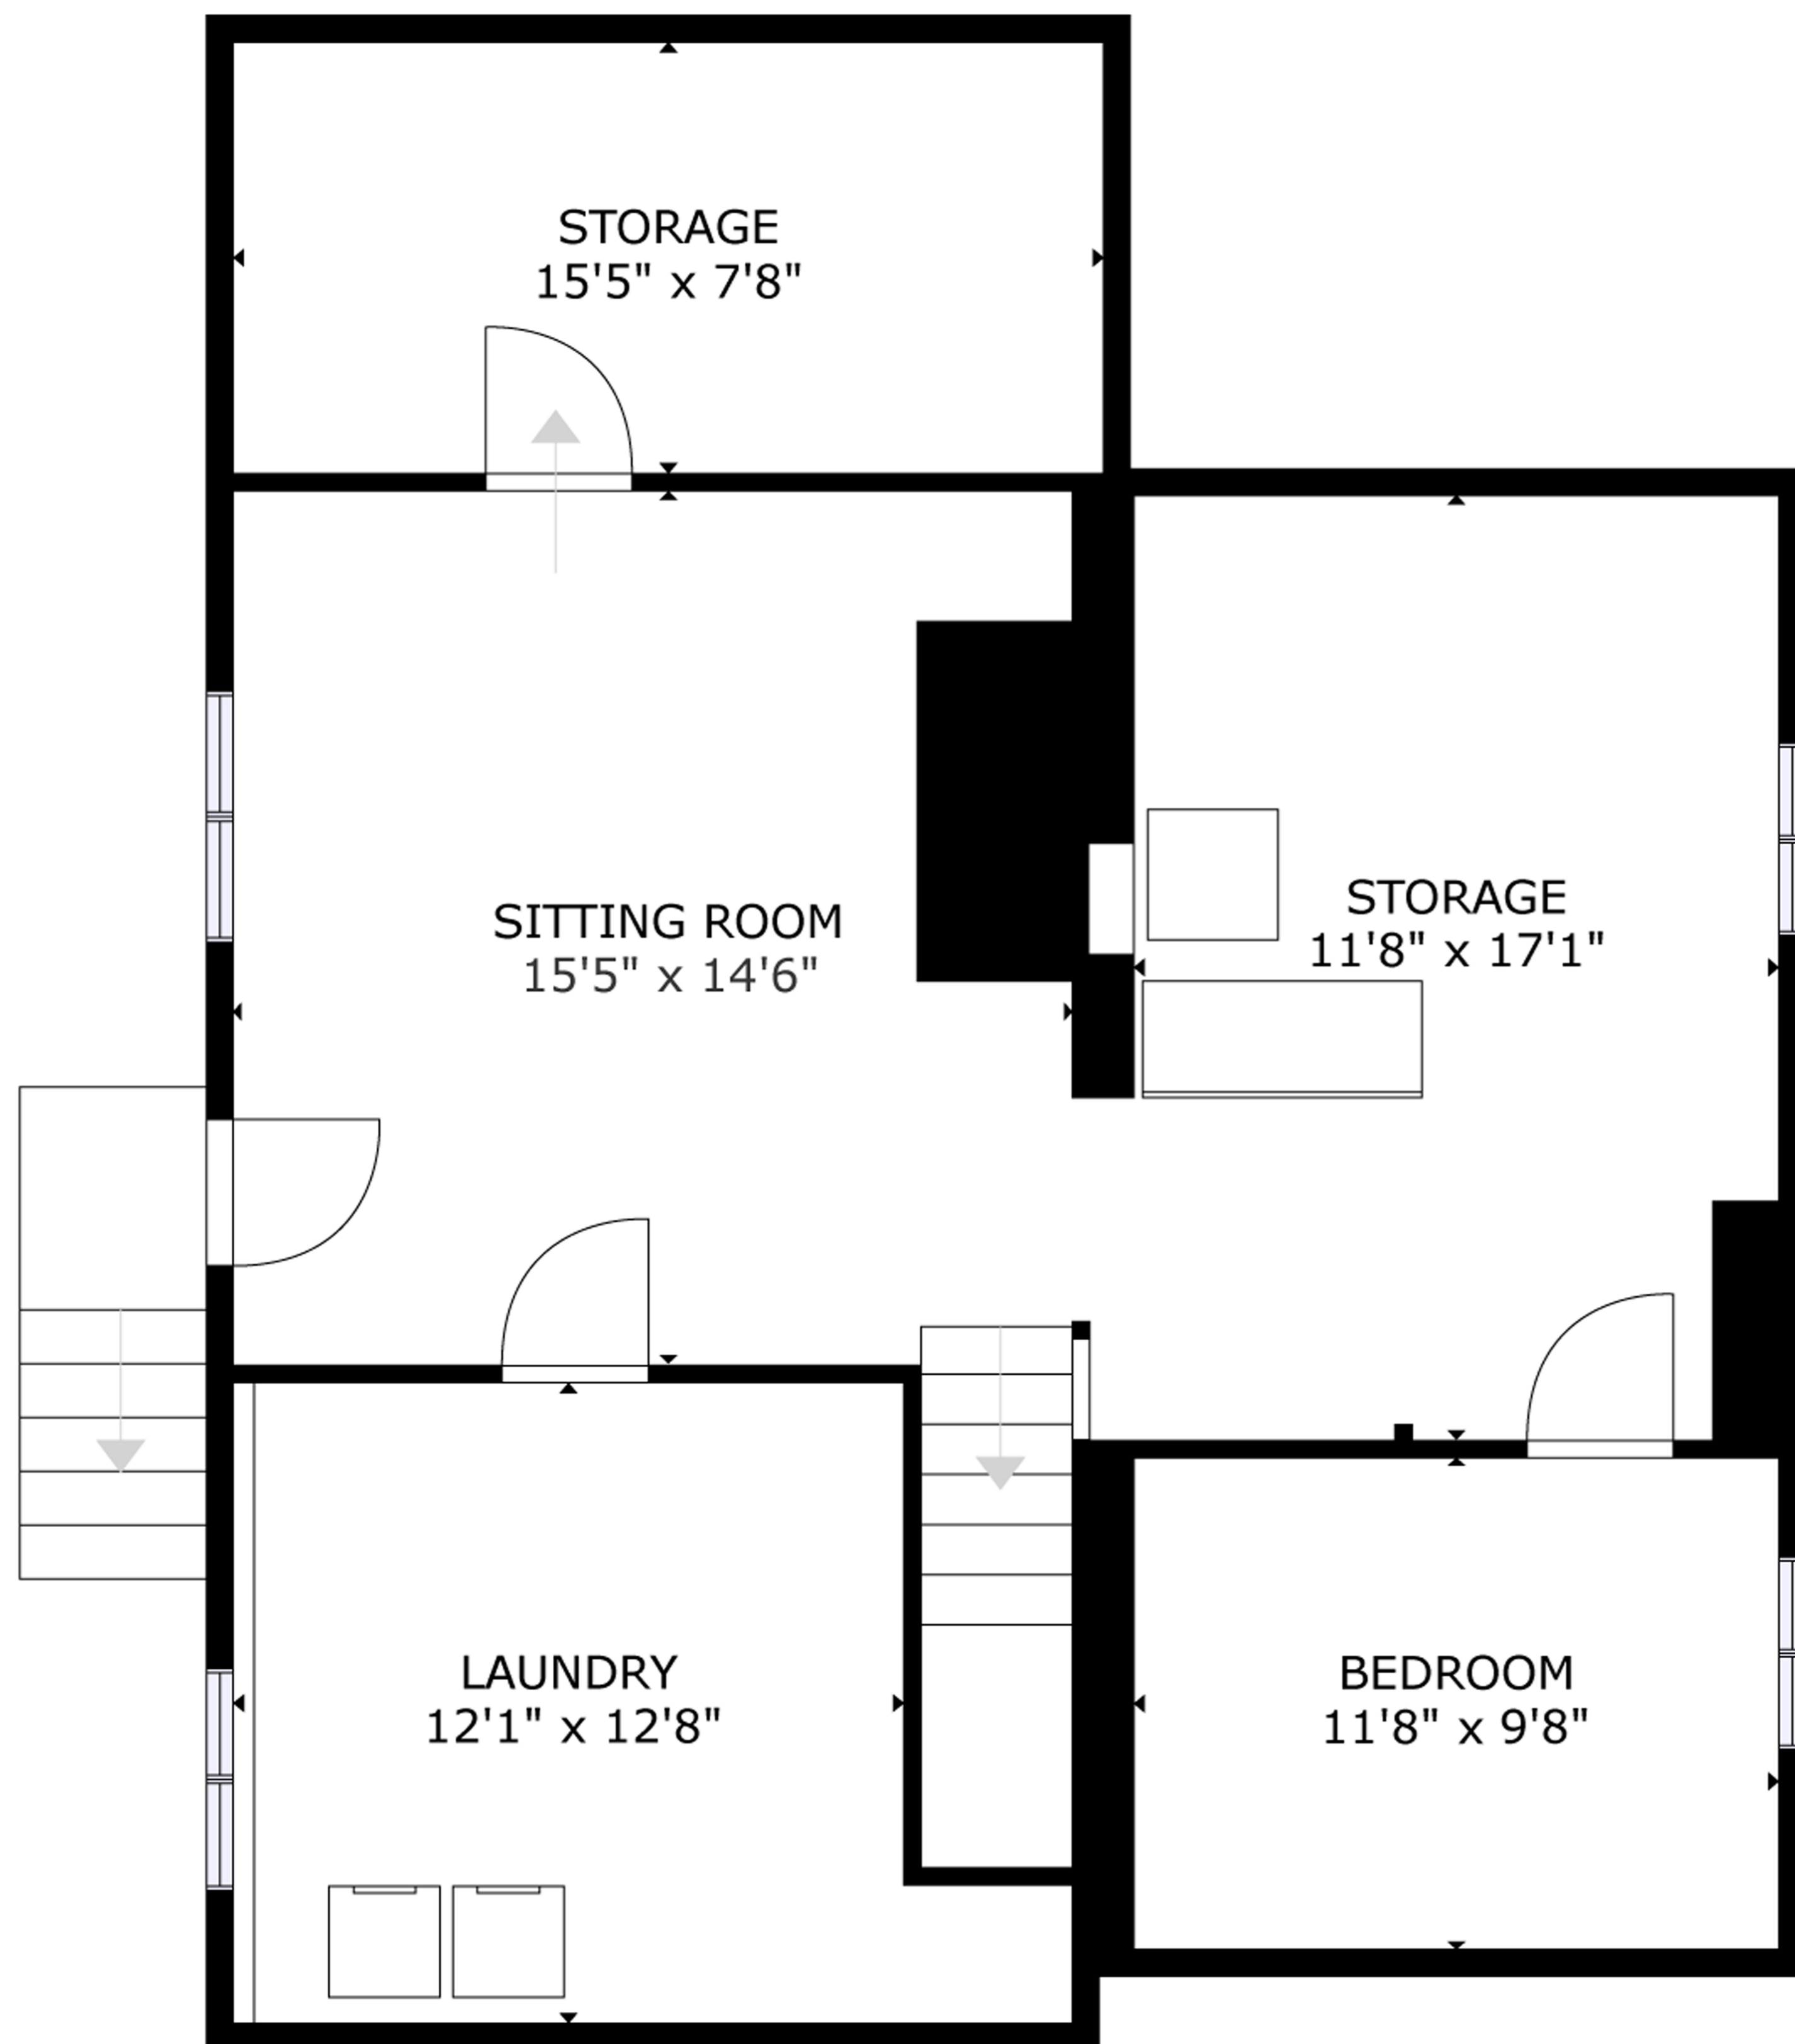

GROSS INTERNAL AREA  
 LOWER FLOOR: 807 sq. ft, MAIN FLOOR: 937 sq. ft  
 TOTAL: 1744 sq. ft  
 SIZES AND DIMENSIONS ARE APPROXIMATE, ACTUAL MAY VARY.

GROSS INTERNAL AREA  
 LOWER FLOOR: 807 sq. ft, MAIN FLOOR: 937 sq. ft  
 TOTAL: 1744 sq. ft  
 SIZES AND DIMENSIONS ARE APPROXIMATE, ACTUAL MAY VARY.

GROSS INTERNAL AREA  
 LOWER FLOOR: 807 sq. ft, MAIN FLOOR: 937 sq. ft  
 TOTAL: 1744 sq. ft  
 SIZES AND DIMENSIONS ARE APPROXIMATE, ACTUAL MAY VARY.