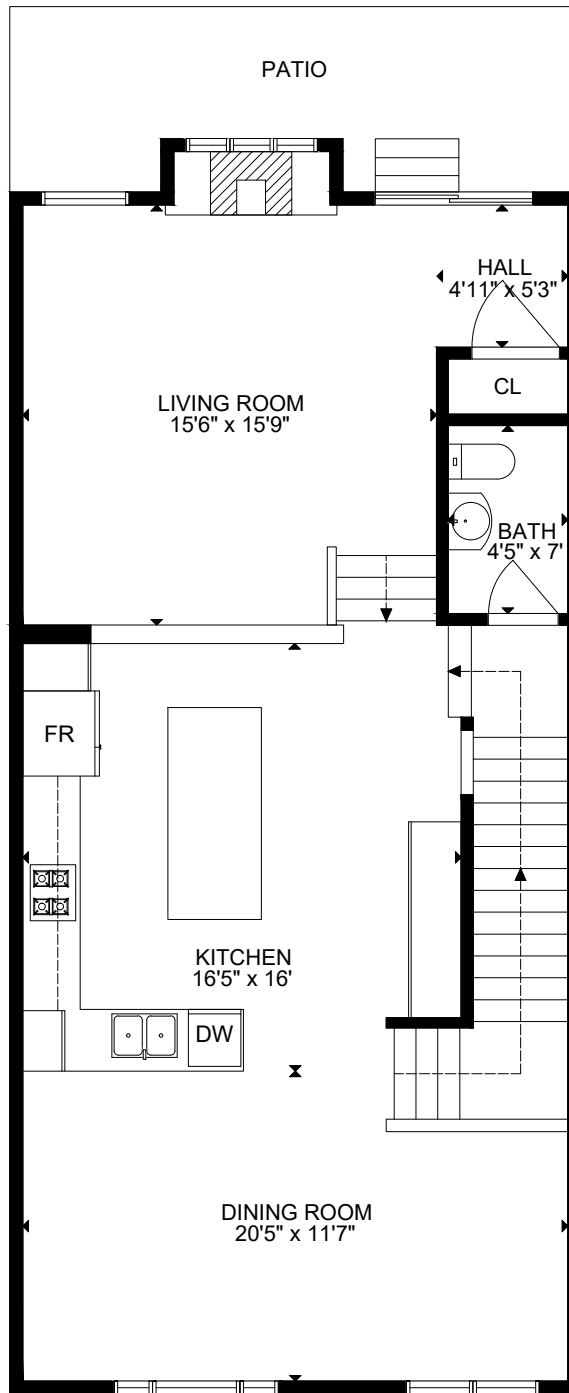

FLOOR 1

FLOOR 2

FLOOR 3

GROSS INTERNAL AREA
 FLOOR 1: 559 SQ FT, FLOOR 2: 979 SQ FT, FLOOR 3: 979 SQ FT
 EXCLUDED AREAS: GARAGE: 269 SQ FT
 TOTAL: 2517 SQ FT
 SIZE AND DIMENSIONS ARE APPROXIMATE, ACTUAL MAY VARY