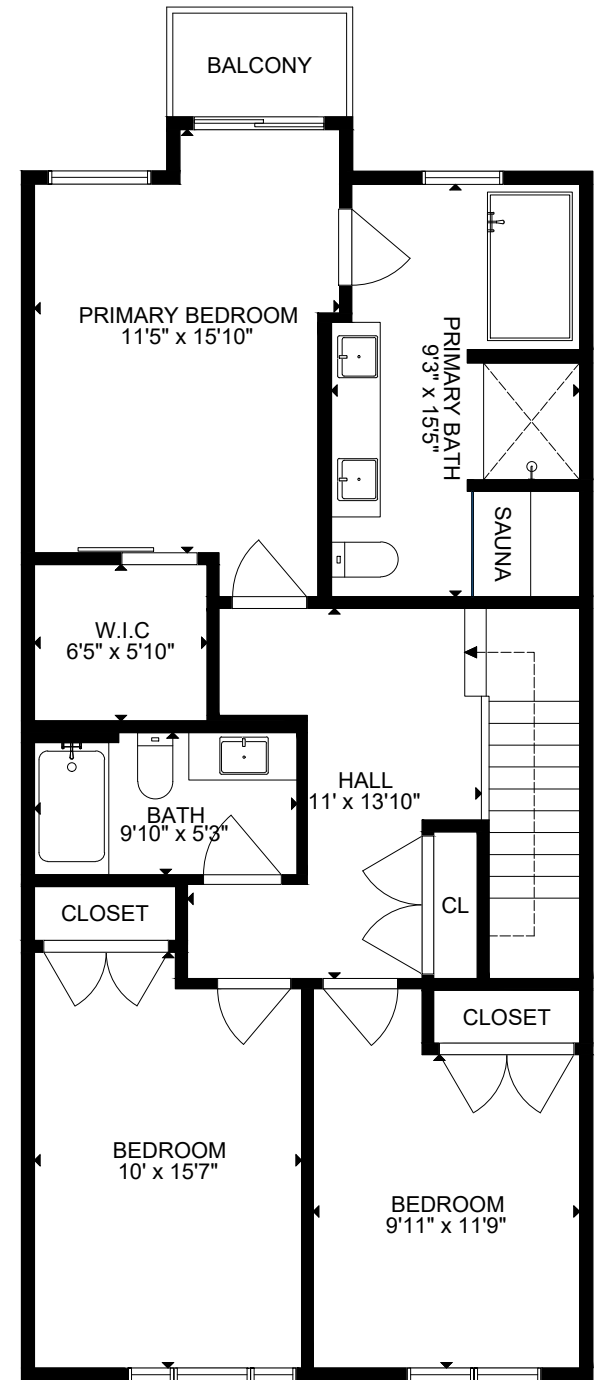

FLOOR 1

FLOOR 2

FLOOR 3

GROSS INTERNAL AREA
 FLOOR 1: 559 SQ FT, FLOOR 2: 979 SQ FT, FLOOR 3: 979 SQ FT
 EXCLUDED AREAS: GARAGE: 269 SQ FT
 TOTAL: 2517 SQ FT
 SIZE AND DIMENSIONS ARE APPROXIMATE, ACTUAL MAY VARY