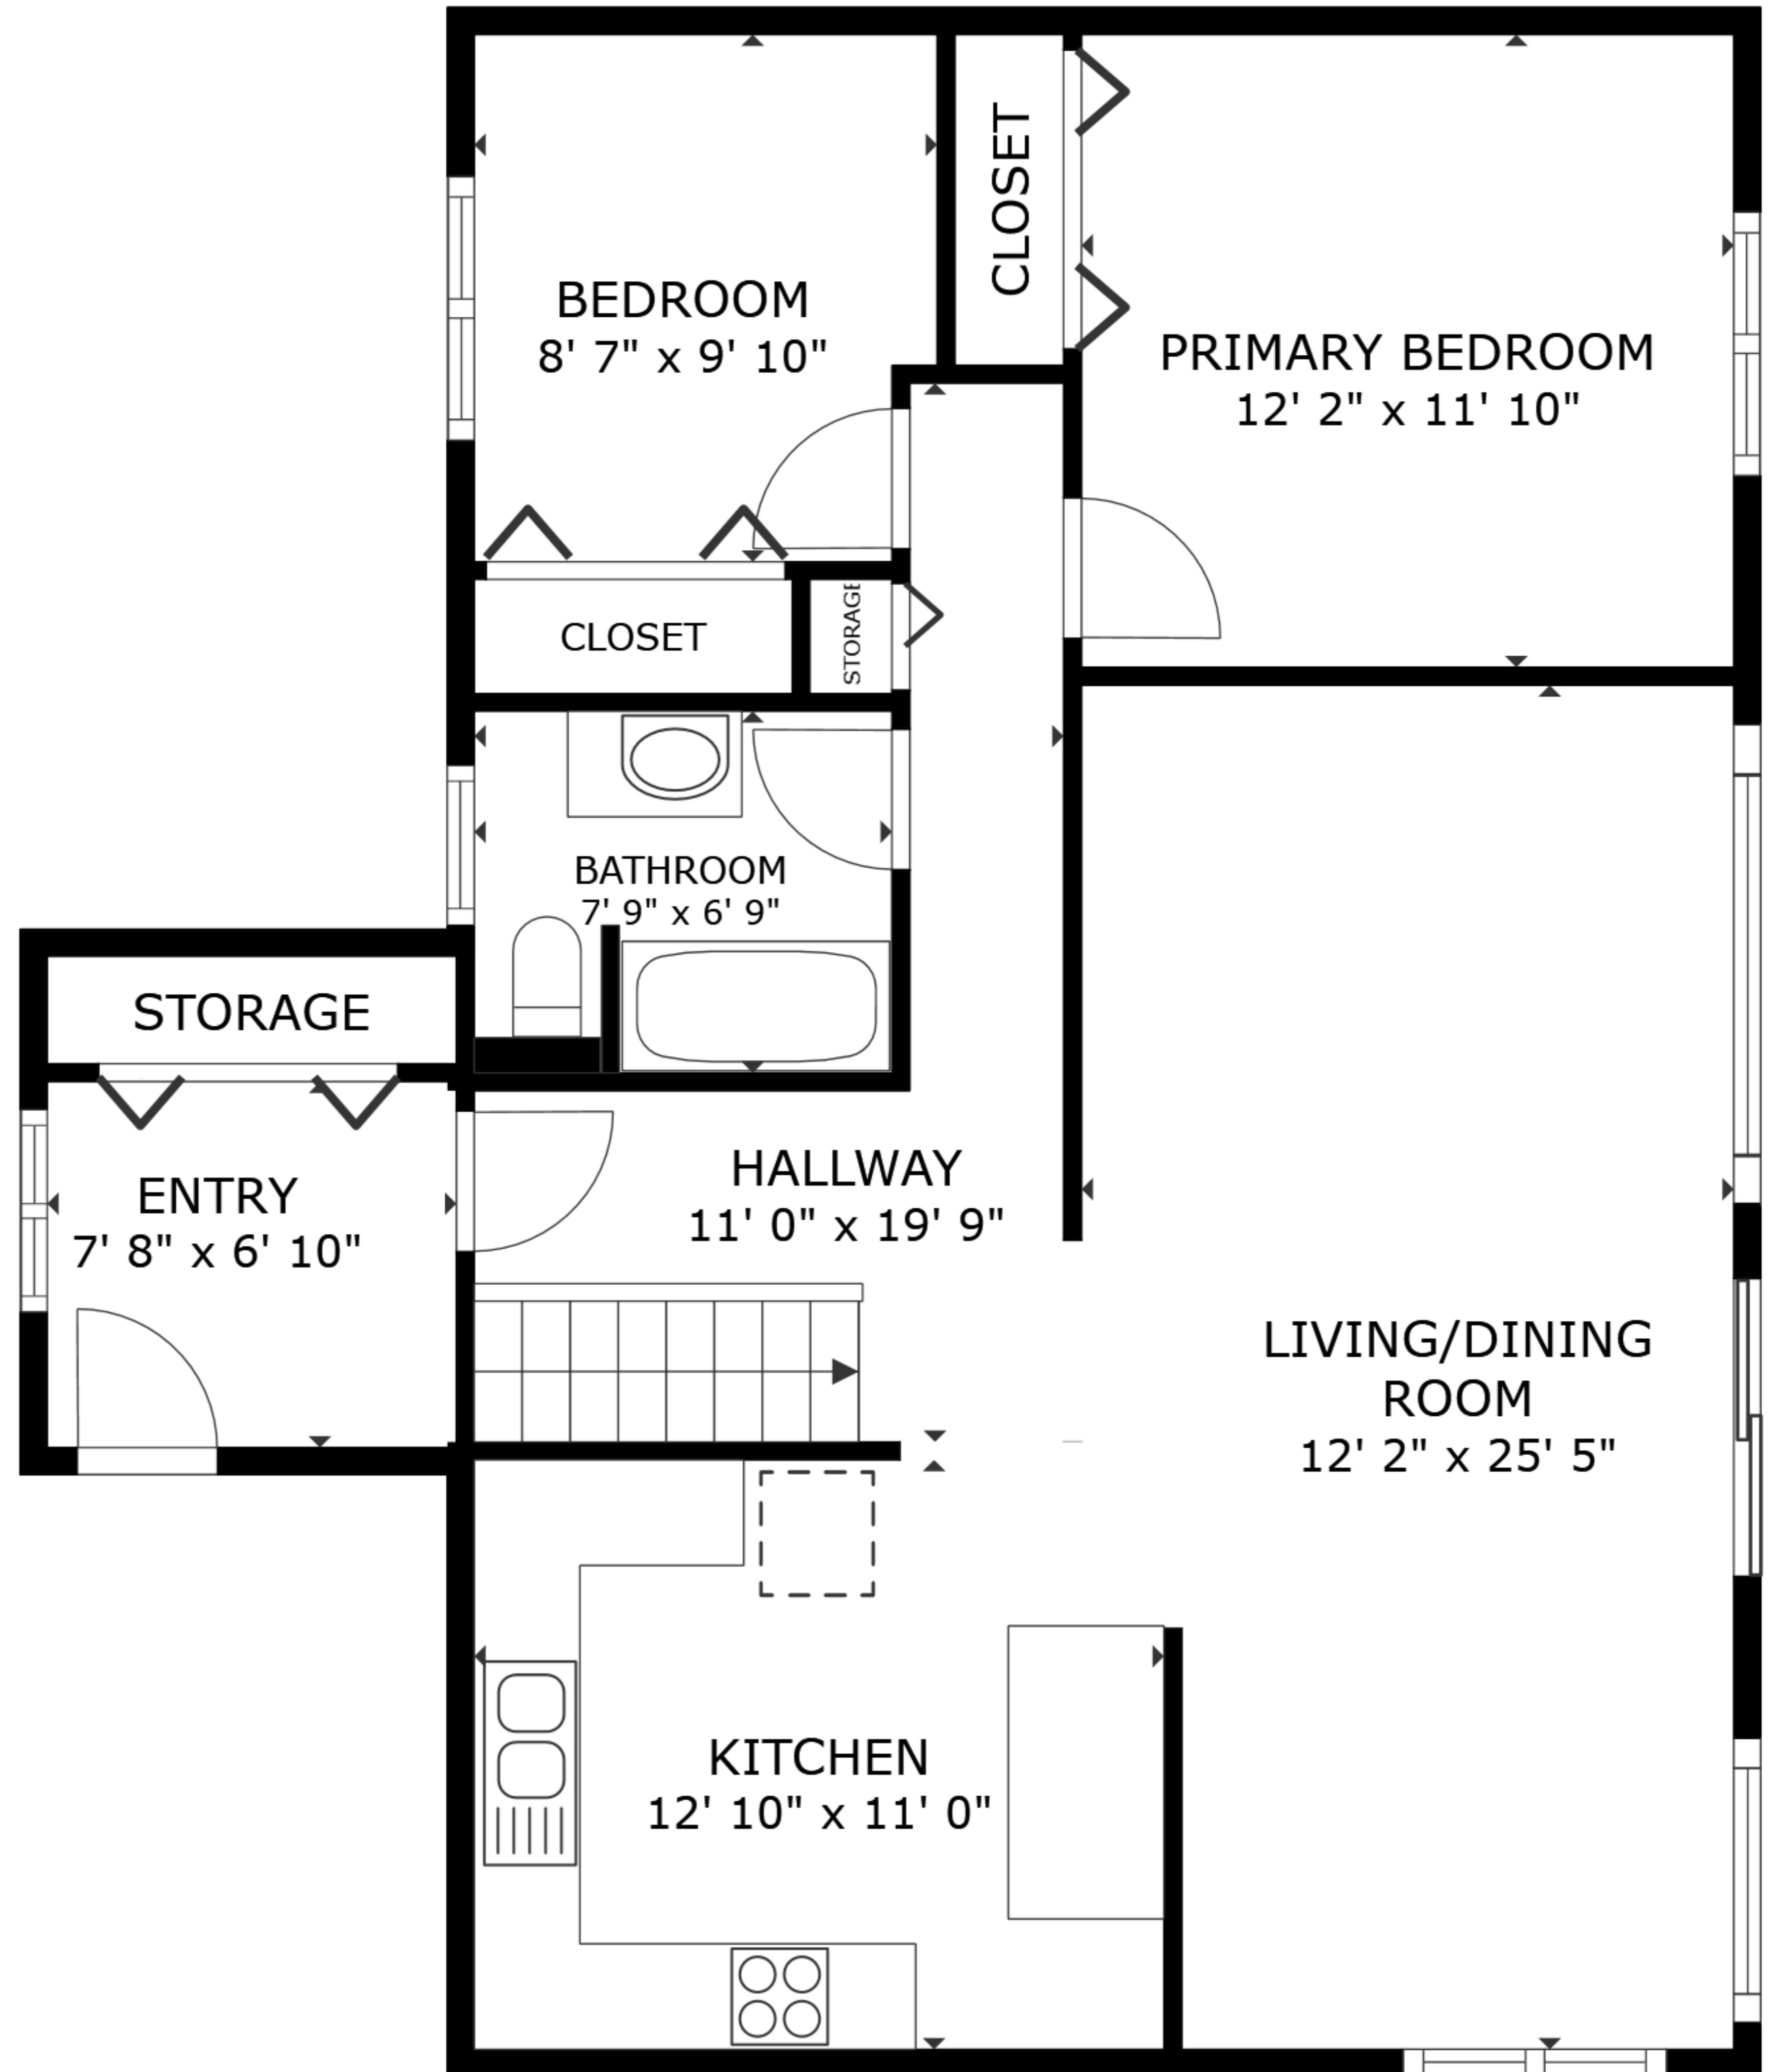

FLOOR 1

FLOOR 2

GROSS INTERNAL AREA
 FLOOR 1 848 sq.ft. FLOOR 2 954 sq.ft.
 TOTAL : 1,802 sq.ft.

SIZES AND DIMENSIONS ARE APPROXIMATE, ACTUAL MAY VARY.