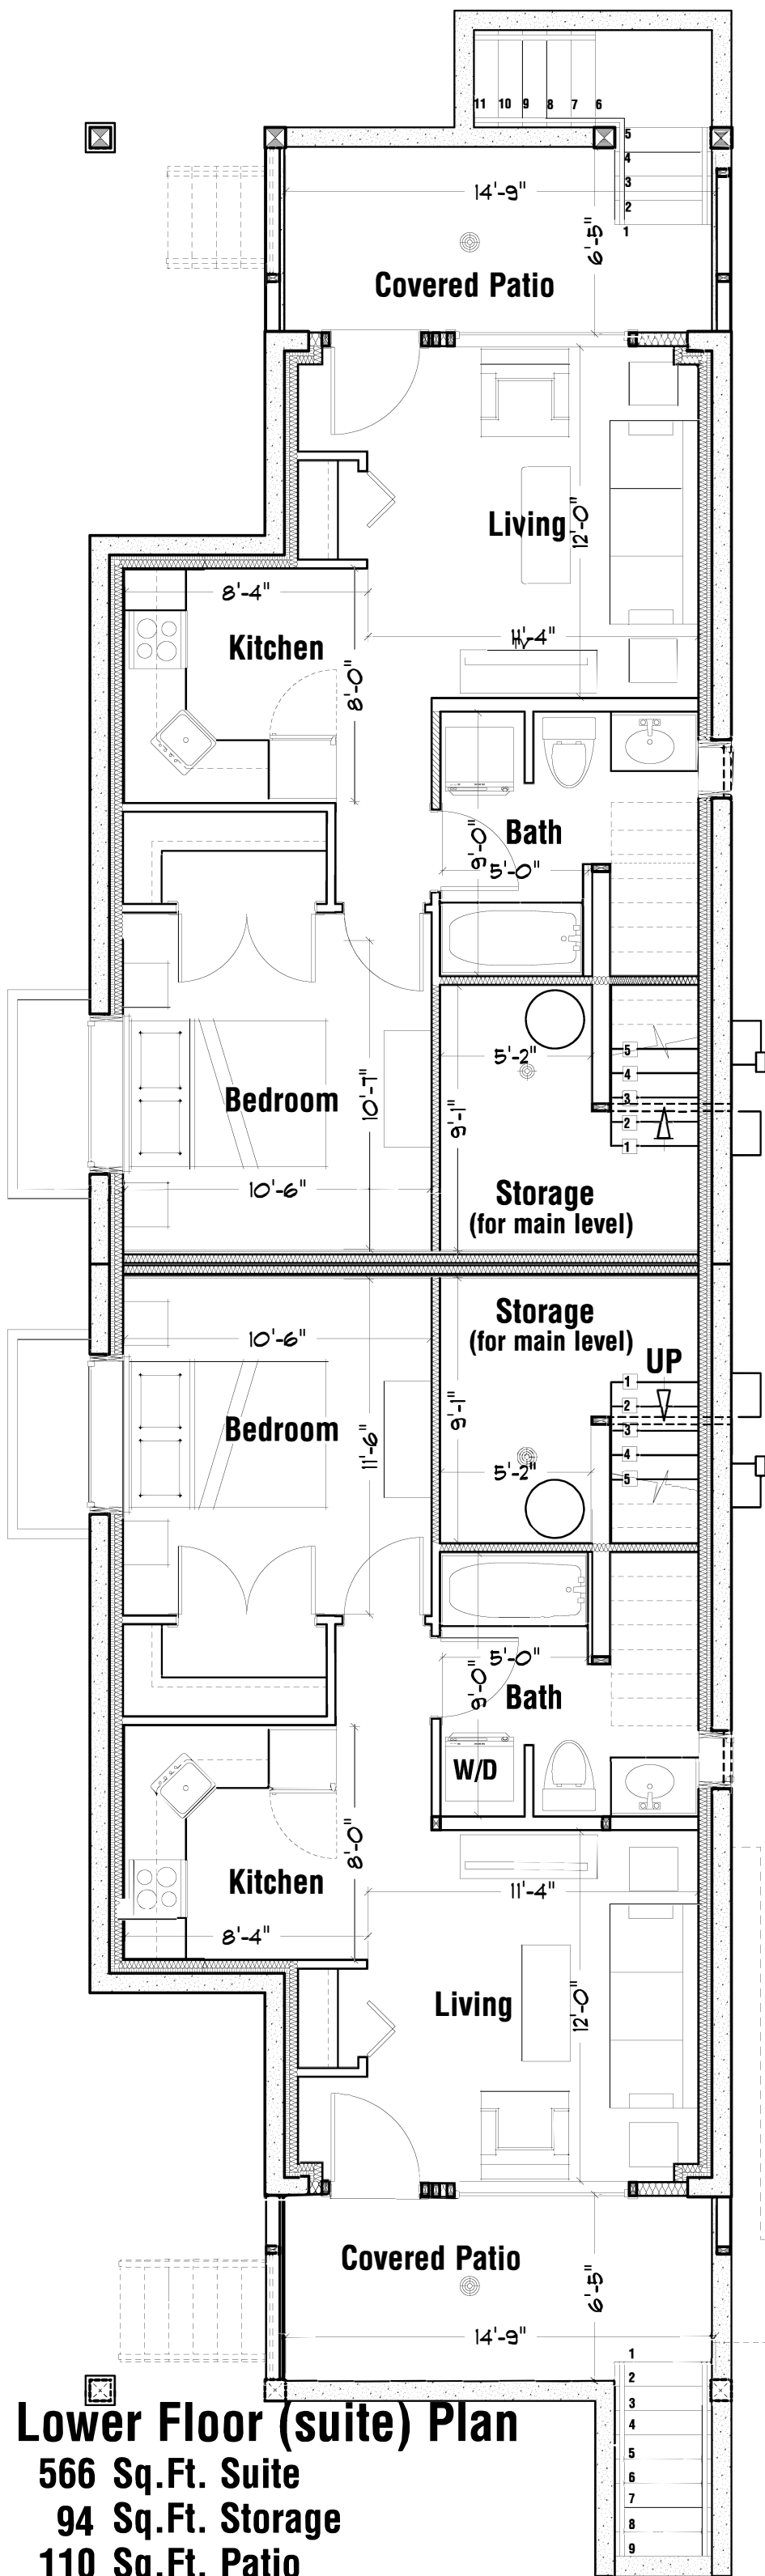

Upper Floor
809 Sq.Ft.

Lower Floor (suite) Plan

566 Sq.Ft. Suite
 94 Sq.Ft. Storage
 110 Sq.Ft. Patio