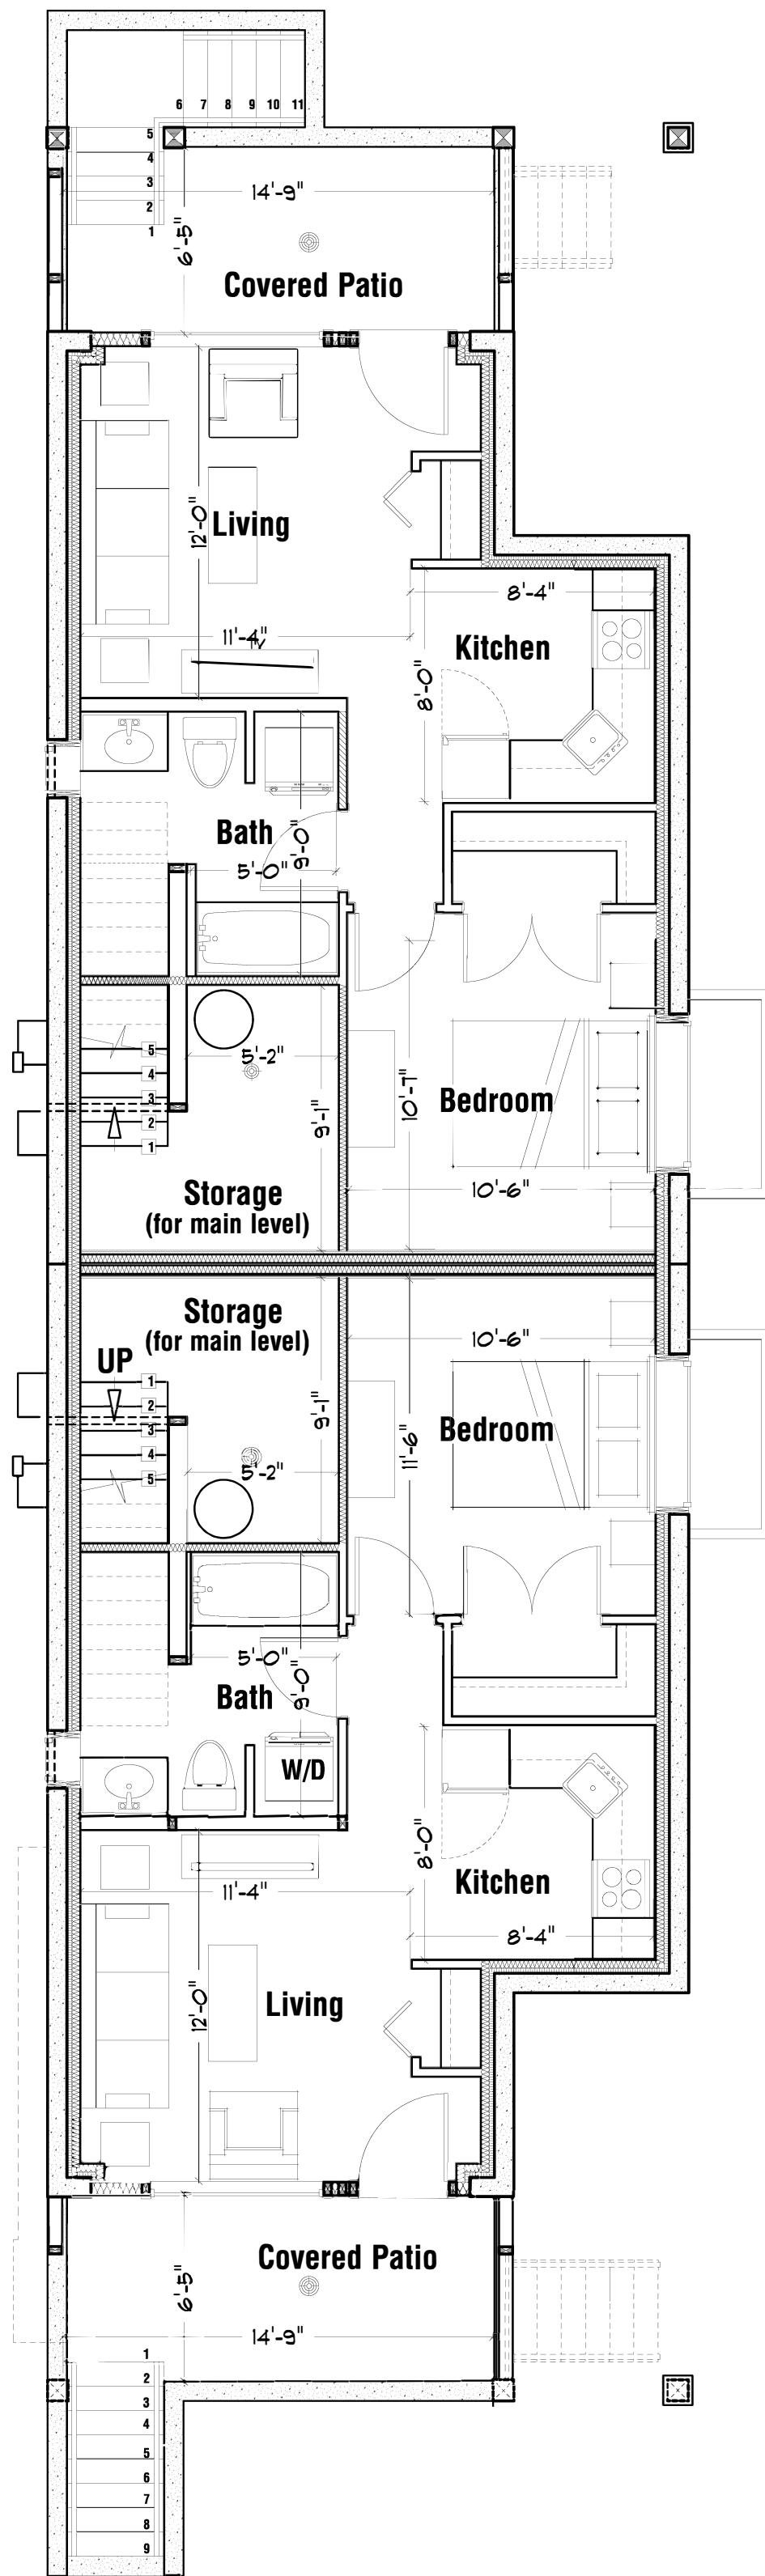

Upper Floor
809 Sq.Ft.

Lower Floor (suite) Plan

566 Sq.Ft. Suite
 94 Sq.Ft. Storage
 110 Sq.Ft. Patio