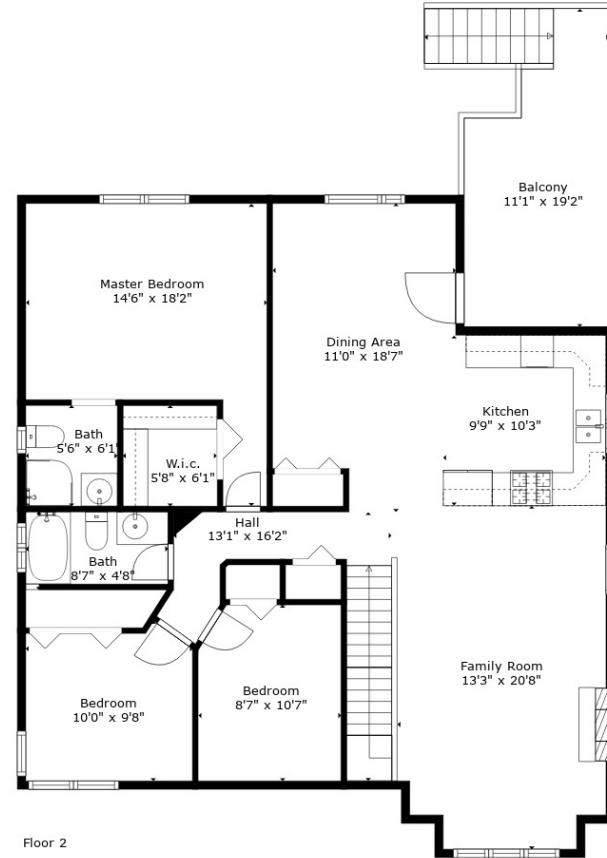

Floor 1

Floor 2

**TOTAL: 2137 sq. ft**  
 FLOOR 1: 954 sq. ft, FLOOR 2: 1183 sq. ft  
 EXCLUDED AREAS: GARAGE: 397 sq. ft, PATIO: 368 sq. ft, PORCH: 162 sq. ft,  
 BALCONY: 163 sq. ft, FIREPLACE: 3 sq. ft

Measurements By Rebelsun Co. Deemed Highly Reliable But Not Guaranteed.

**TOTAL: 2137 sq. ft**

FLOOR 1: 954 sq. ft, FLOOR 2: 1183 sq. ft

EXCLUDED AREAS: GARAGE: 397 sq. ft, PATIO: 368 sq. ft, PORCH: 162 sq. ft,

BALCONY: 163 sq. ft, FIREPLACE: 3 sq. ft

Measurements By Rebelsun Co. Deemed Highly Reliable But Not Guaranteed.

**TOTAL: 2137 sq. ft**

FLOOR 1: 954 sq. ft, FLOOR 2: 1183 sq. ft

EXCLUDED AREAS: GARAGE: 397 sq. ft, PATIO: 368 sq. ft, PORCH: 162 sq. ft,  
BALCONY: 163 sq. ft, FIREPLACE: 3 sq. ft