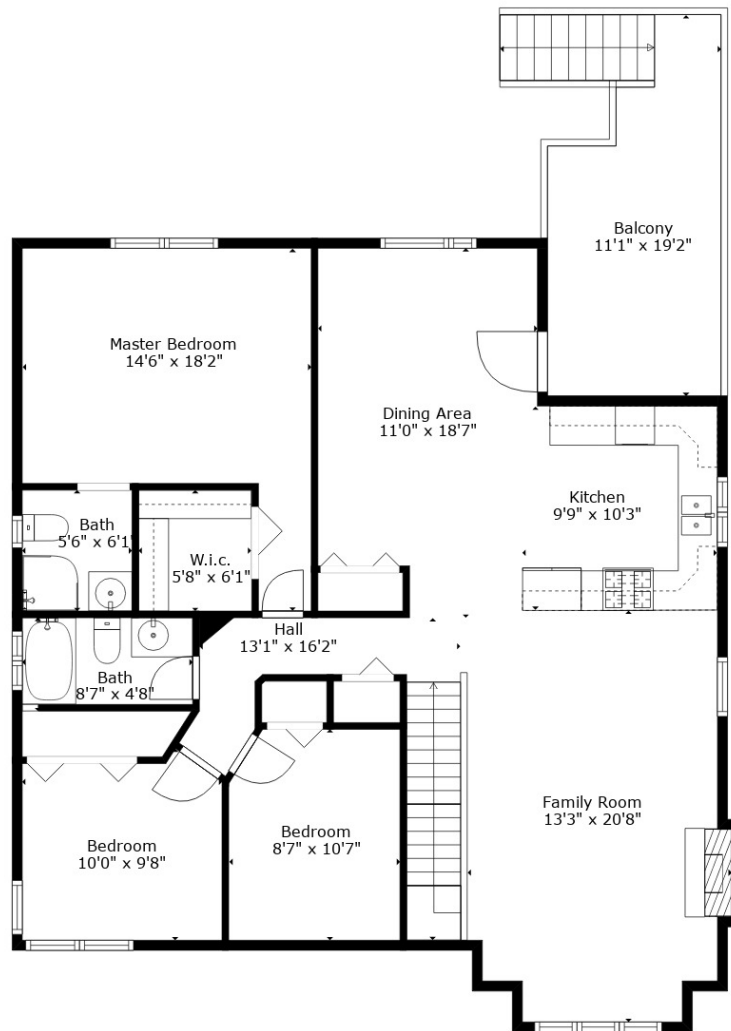

Floor 1

Floor 2

**TOTAL: 2137 sq. ft**  
 FLOOR 1: 954 sq. ft, FLOOR 2: 1183 sq. ft  
 EXCLUDED AREAS: GARAGE: 397 sq. ft, PATIO: 368 sq. ft, PORCH: 162 sq. ft,  
 BALCONY: 163 sq. ft, FIREPLACE: 3 sq. ft

Measurements By Rebelsun Co. Deemed Highly Reliable But Not Guaranteed.

**TOTAL: 2137 sq. ft**

FLOOR 1: 954 sq. ft, FLOOR 2: 1183 sq. ft

EXCLUDED AREAS: GARAGE: 397 sq. ft, PATIO: 368 sq. ft, PORCH: 162 sq. ft,

BALCONY: 163 sq. ft, FIREPLACE: 3 sq. ft

Measurements By Rebelsun Co. Deemed Highly Reliable But Not Guaranteed.

**TOTAL: 2137 sq. ft**

FLOOR 1: 954 sq. ft, FLOOR 2: 1183 sq. ft

EXCLUDED AREAS: GARAGE: 397 sq. ft, PATIO: 368 sq. ft, PORCH: 162 sq. ft,  
BALCONY: 163 sq. ft, FIREPLACE: 3 sq. ft