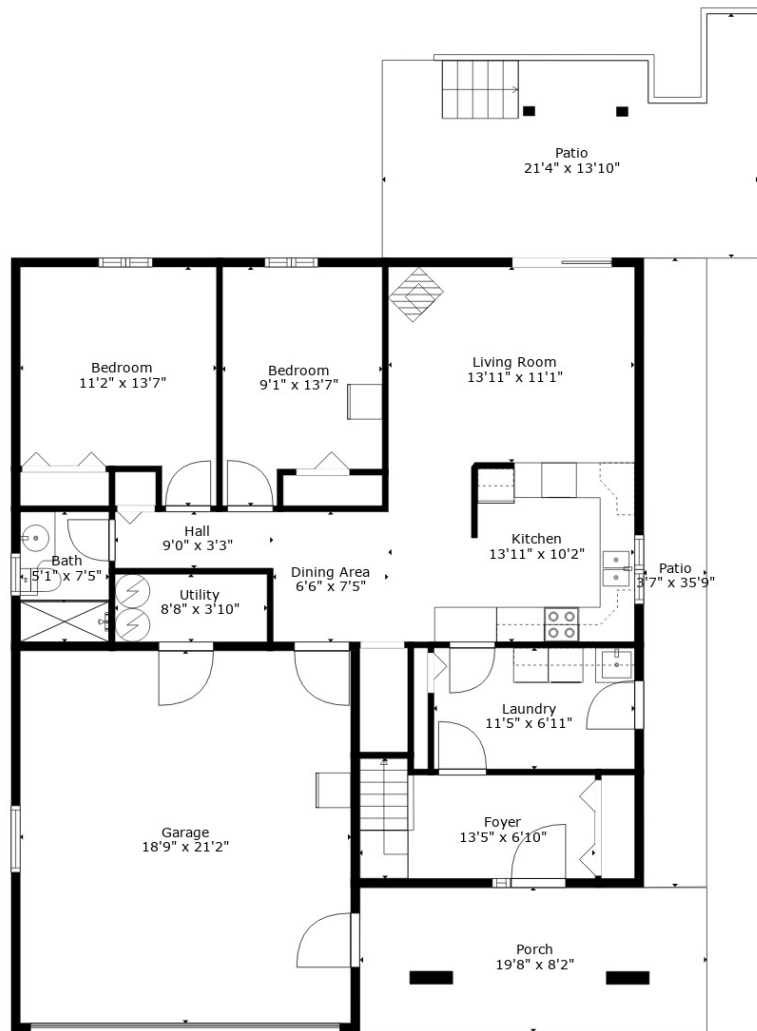

Floor 1

Floor 2

**TOTAL: 2137 sq. ft**  
 FLOOR 1: 954 sq. ft, FLOOR 2: 1183 sq. ft  
 EXCLUDED AREAS: GARAGE: 397 sq. ft, PATIO: 368 sq. ft, PORCH: 162 sq. ft,  
 BALCONY: 163 sq. ft, FIREPLACE: 3 sq. ft

Measurements By Rebelsun Co. Deemed Highly Reliable But Not Guaranteed.

**TOTAL: 2137 sq. ft**

FLOOR 1: 954 sq. ft, FLOOR 2: 1183 sq. ft

EXCLUDED AREAS: GARAGE: 397 sq. ft, PATIO: 368 sq. ft, PORCH: 162 sq. ft,

BALCONY: 163 sq. ft, FIREPLACE: 3 sq. ft

Measurements By Rebelsun Co. Deemed Highly Reliable But Not Guaranteed.

**TOTAL: 2137 sq. ft**

FLOOR 1: 954 sq. ft, FLOOR 2: 1183 sq. ft

EXCLUDED AREAS: GARAGE: 397 sq. ft, PATIO: 368 sq. ft, PORCH: 162 sq. ft,  
BALCONY: 163 sq. ft, FIREPLACE: 3 sq. ft