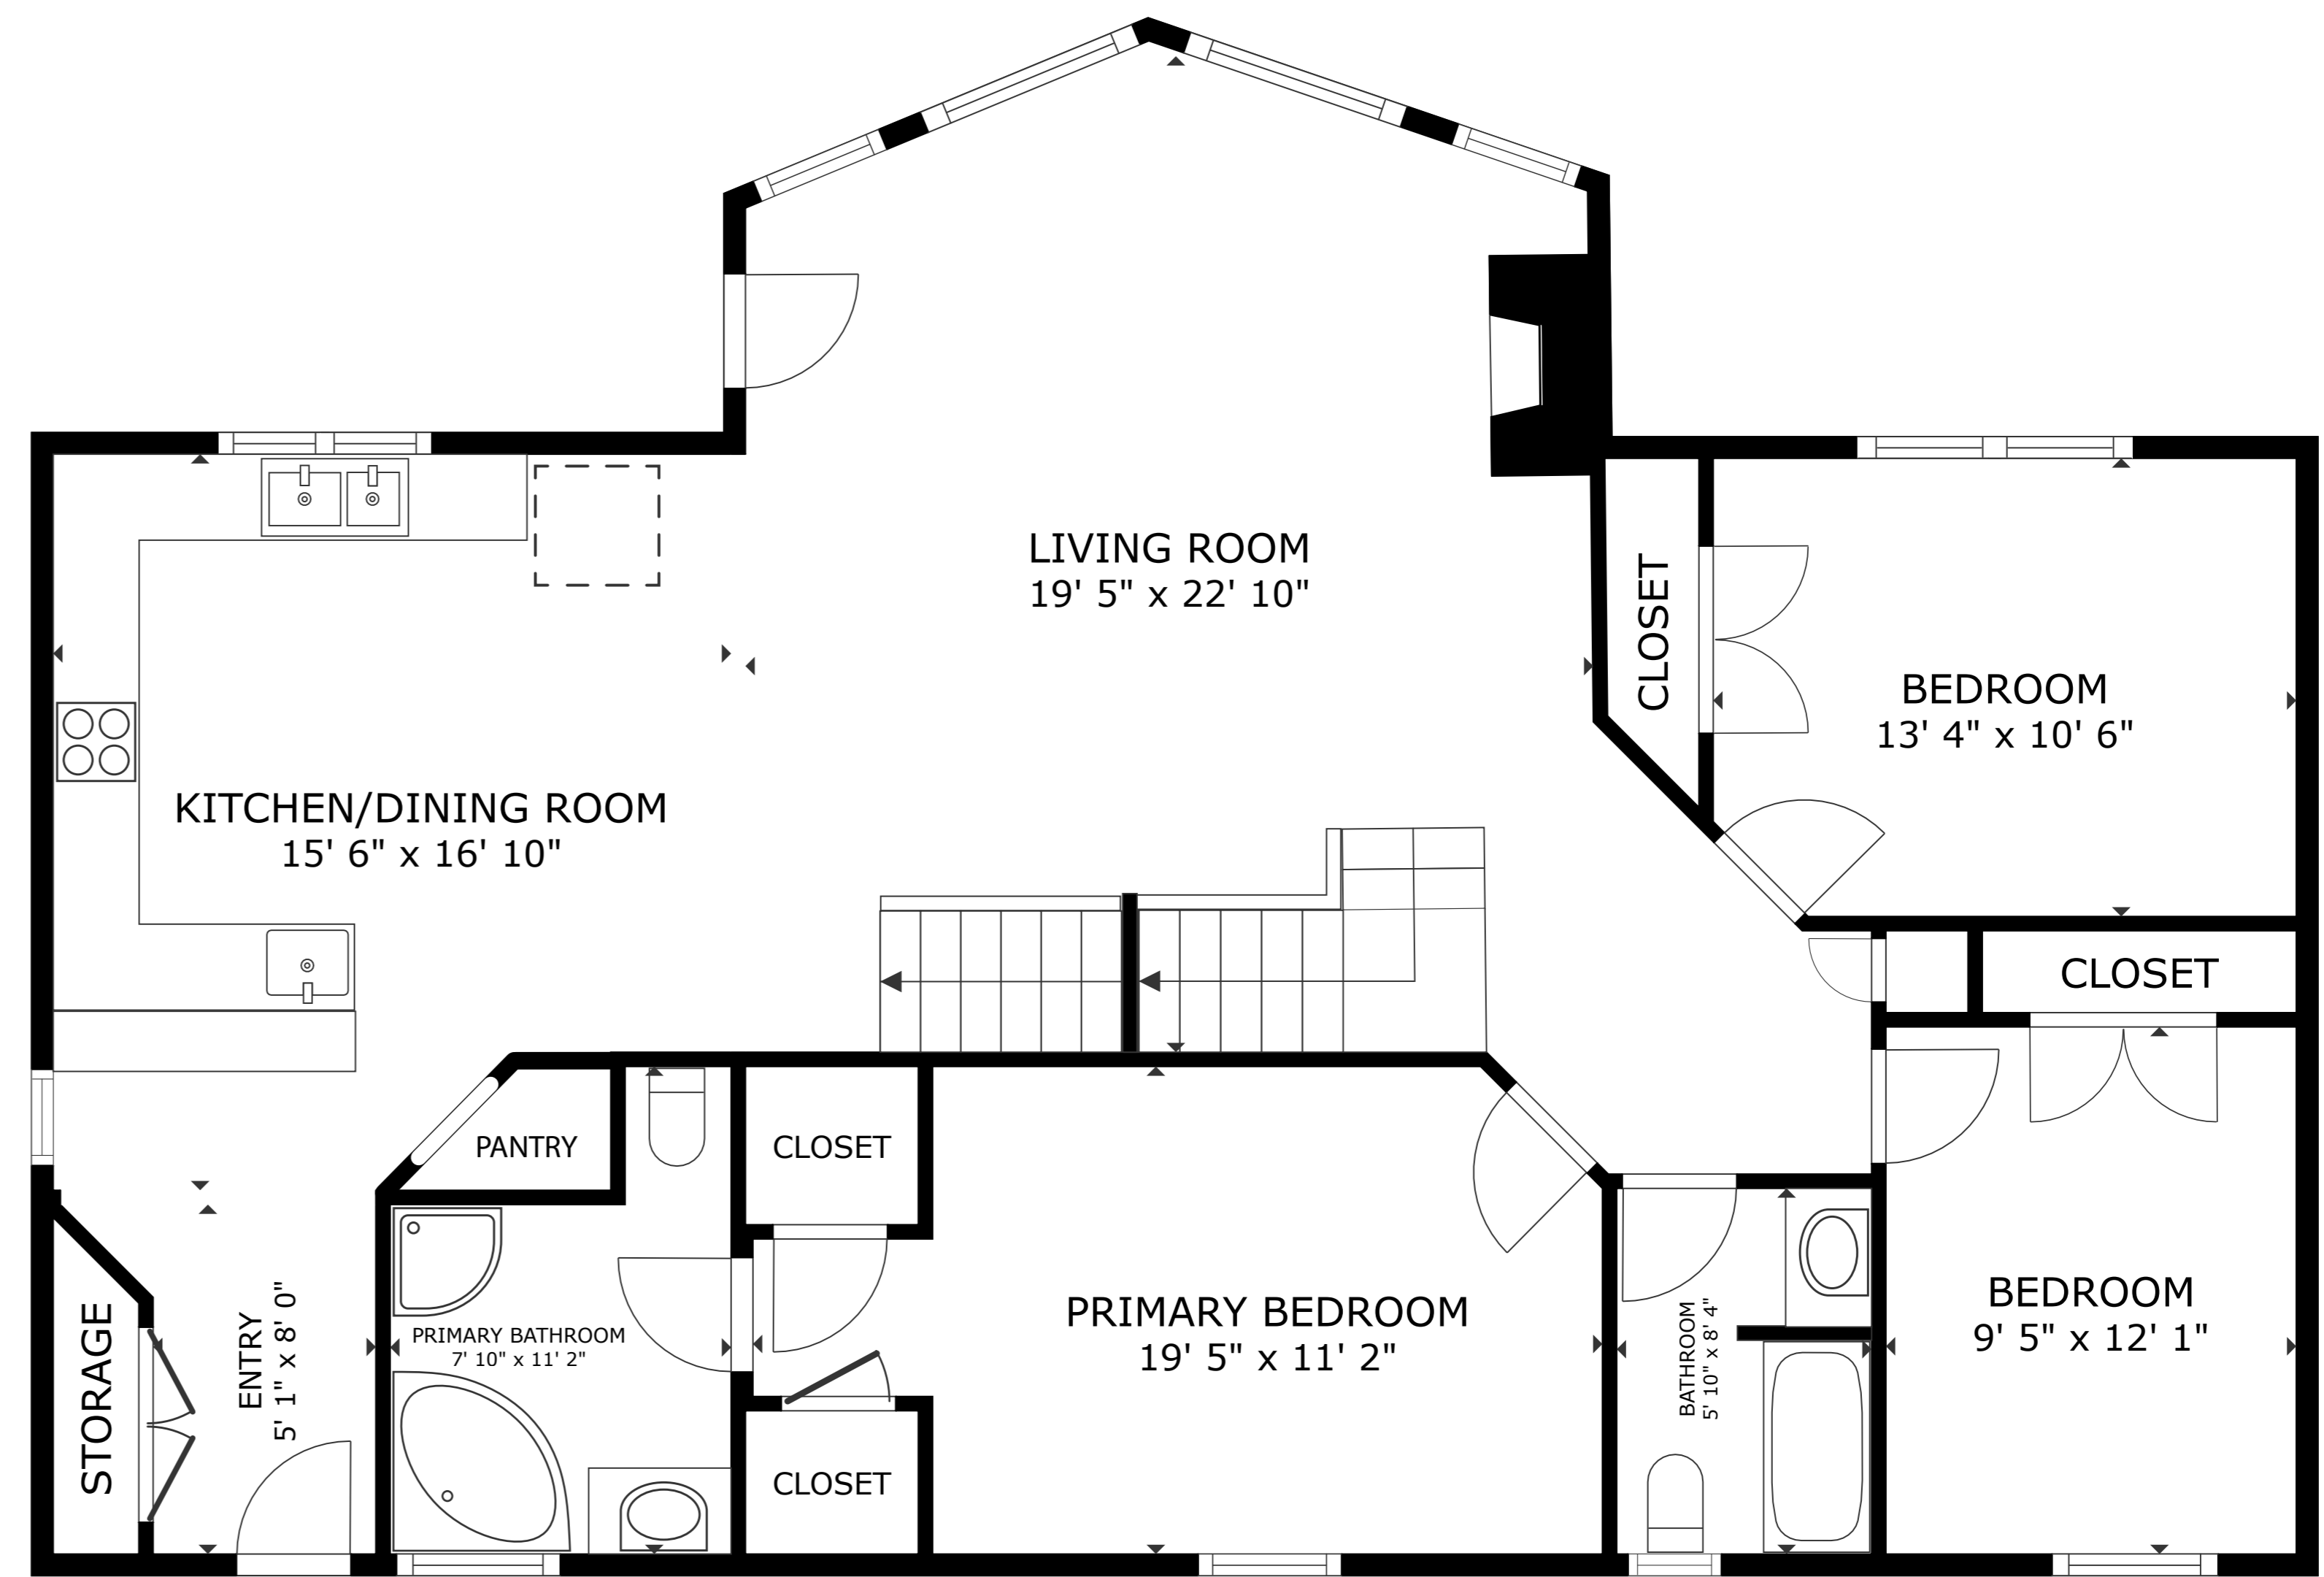

FLOOR 1

FLOOR 2

FLOOR 3

GROSS INTERNAL AREA
 FLOOR 1 1,231 sq.ft. FLOOR 2 1,440 sq.ft. FLOOR 3 241 sq.ft.
 TOTAL : 2,911 sq.ft.
 SIZES AND DIMENSIONS ARE APPROXIMATE, ACTUAL MAY VARY.