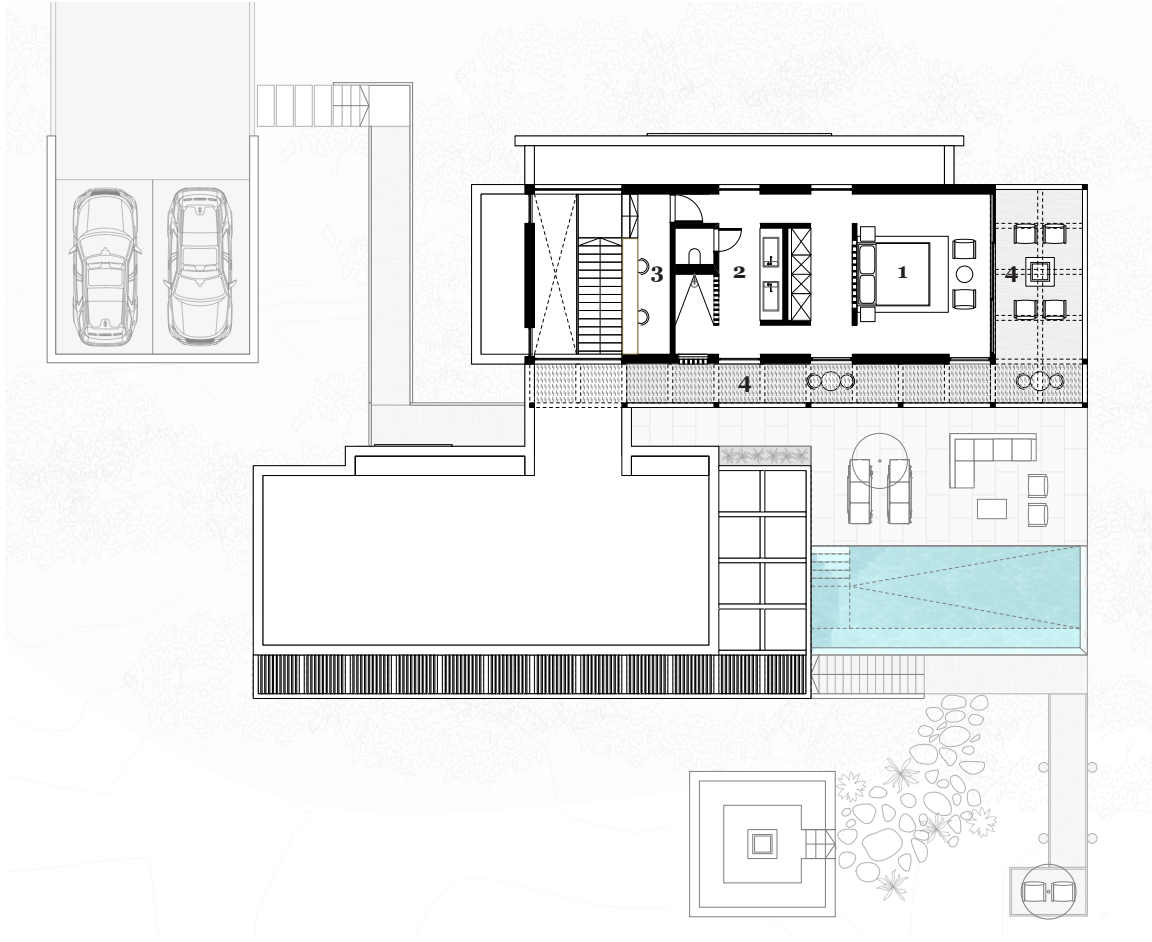

3 Bed Lakehouse

Level 1

- | | | | |
|---|------------------|----|------------------|
| 1 | Parking | 9 | Powder Room |
| 2 | Entry Bridge | 10 | Bed 2 |
| 3 | Entrance Lobby | 11 | Bed 3 |
| 4 | Living Space | 12 | Ensuite bathroom |
| 5 | Kitchen / Dining | 13 | Pool Terrace |
| 6 | Pantry | 14 | Pool |
| 7 | Laundry | 15 | Outdoor Dining |
| 8 | Nook | | |

3 Bed Lakehouse

Level 2

- 1 Master Bedroom
- 2 Ensuite
- 3 Workspace
- 4 Terrace

> Built Interior	3150 sq ft
> Terraces + Pools	1820 sq ft
> Total	4970 sq ft