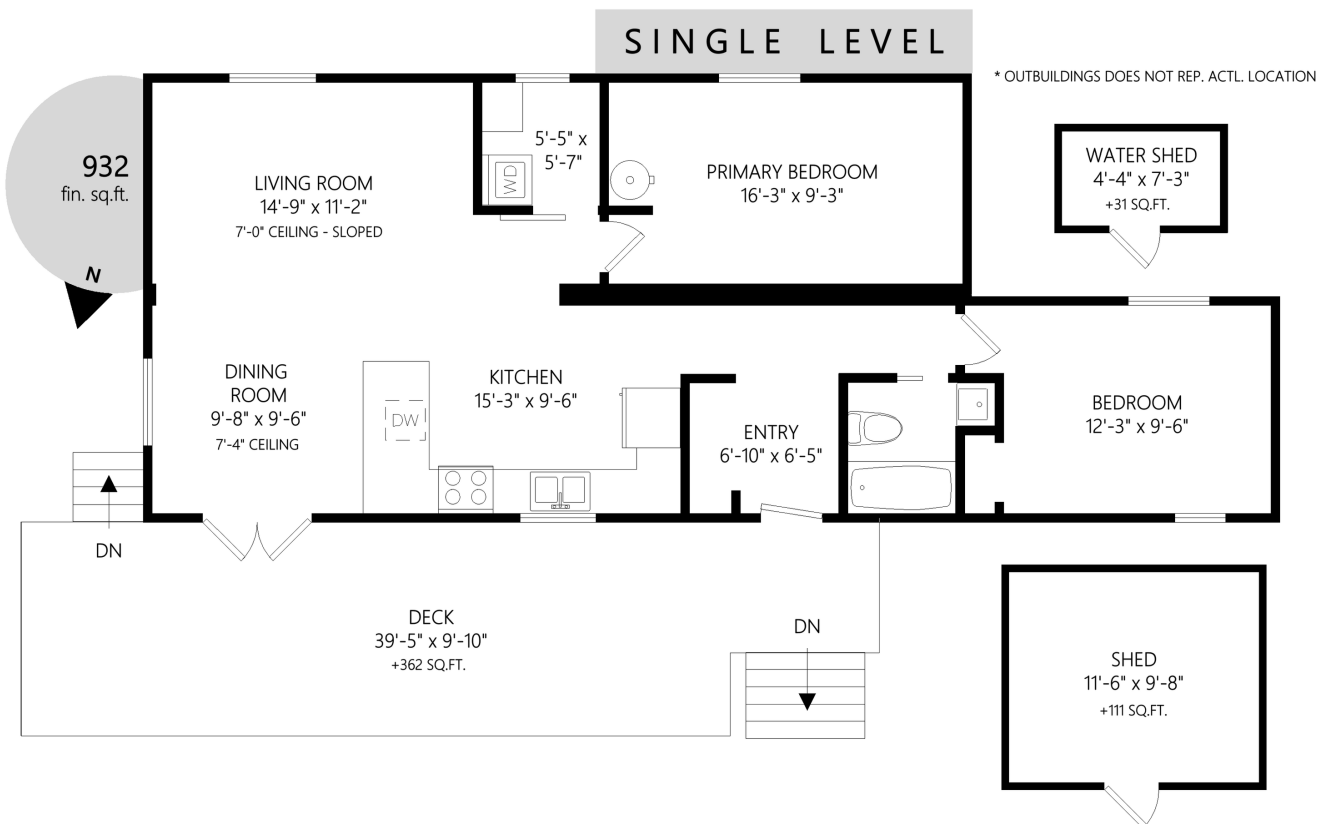

4230 Barnjum Rd

	Fin. Sq.Ft.	UnFin. Sq.Ft.	Total Sq.Ft.
<b>Single Level</b>	<b>932</b>	<b>0</b>	<b>932</b>
<b>Total</b>	<b>932</b>	<b>0</b>	<b>932</b>

Shown length and width dimensions are approximate. Area sq.ft. is representative of the on-site measurements. (1" accuracy)