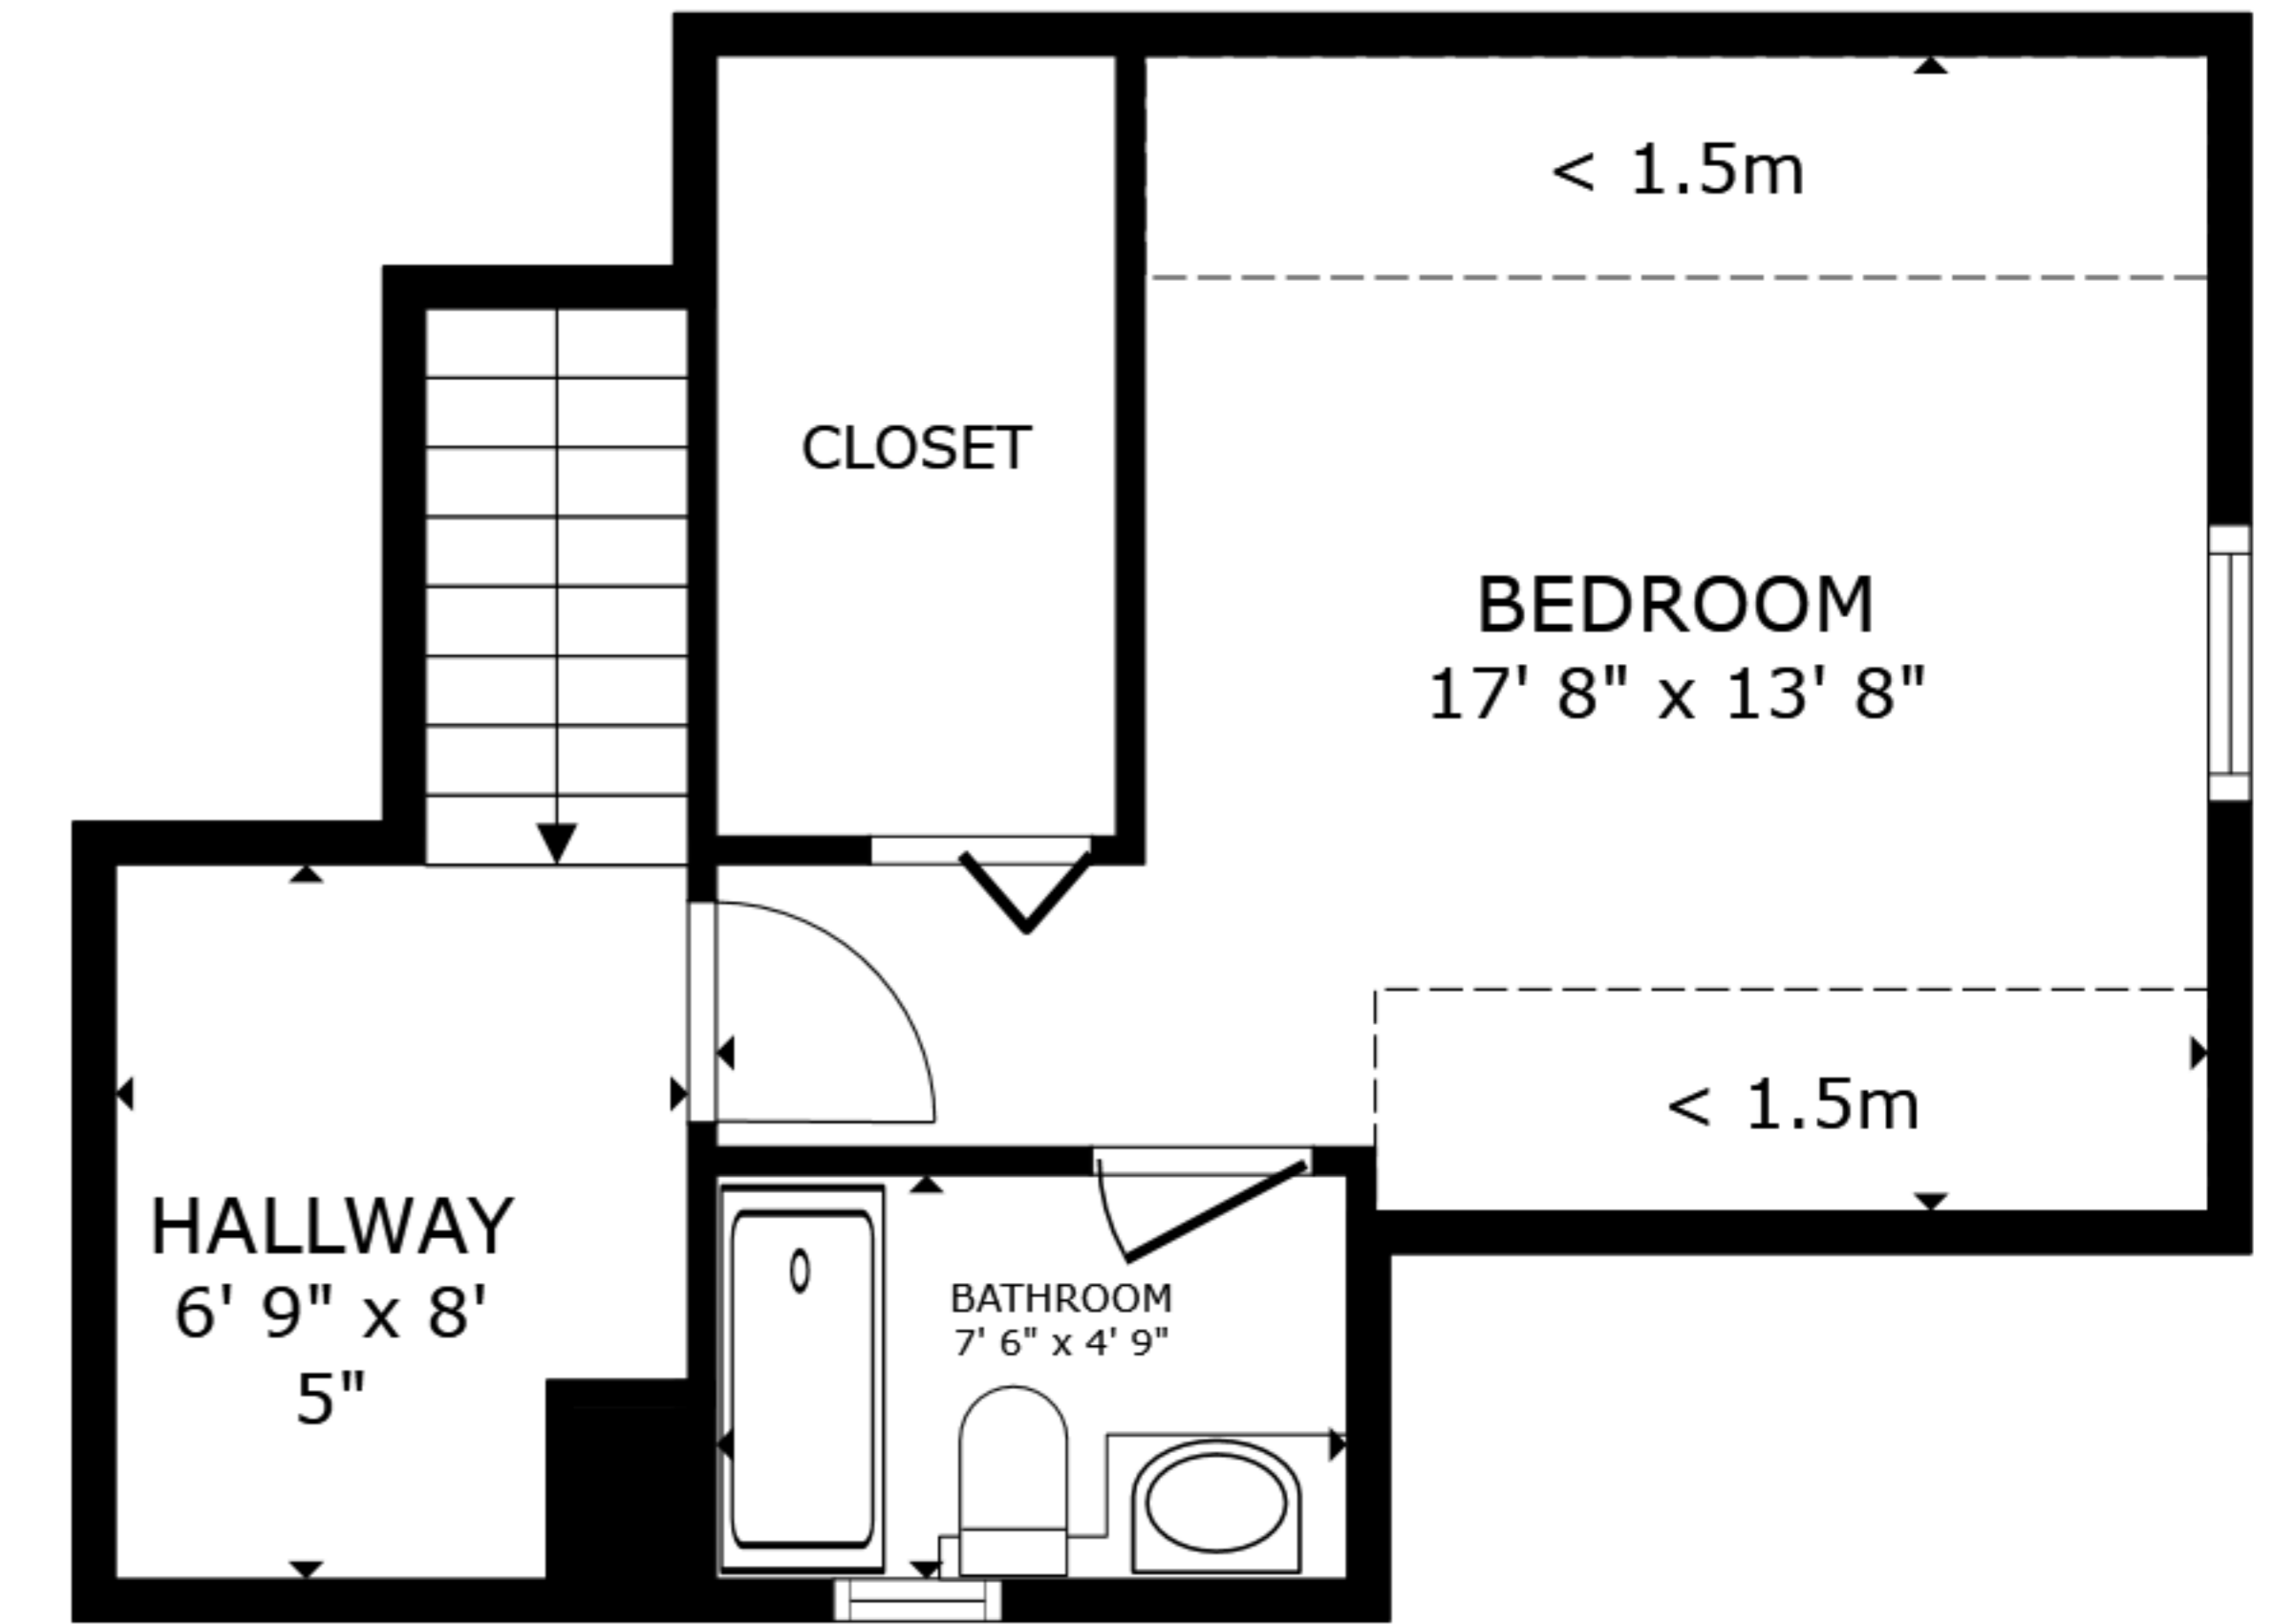

FLOOR 1

FLOOR 2

GROSS INTERNAL AREA  
 FLOOR 1 1,315 sq.ft. FLOOR 2 297 sq.ft.  
 EXCLUDED AREAS : PATIO 179 sq.ft. REDUCED HEADROOM 59 sq.ft.  
 TOTAL : 1,612 sq.ft.

SIZES AND DIMENSIONS ARE APPROXIMATE, ACTUAL MAY VARY.